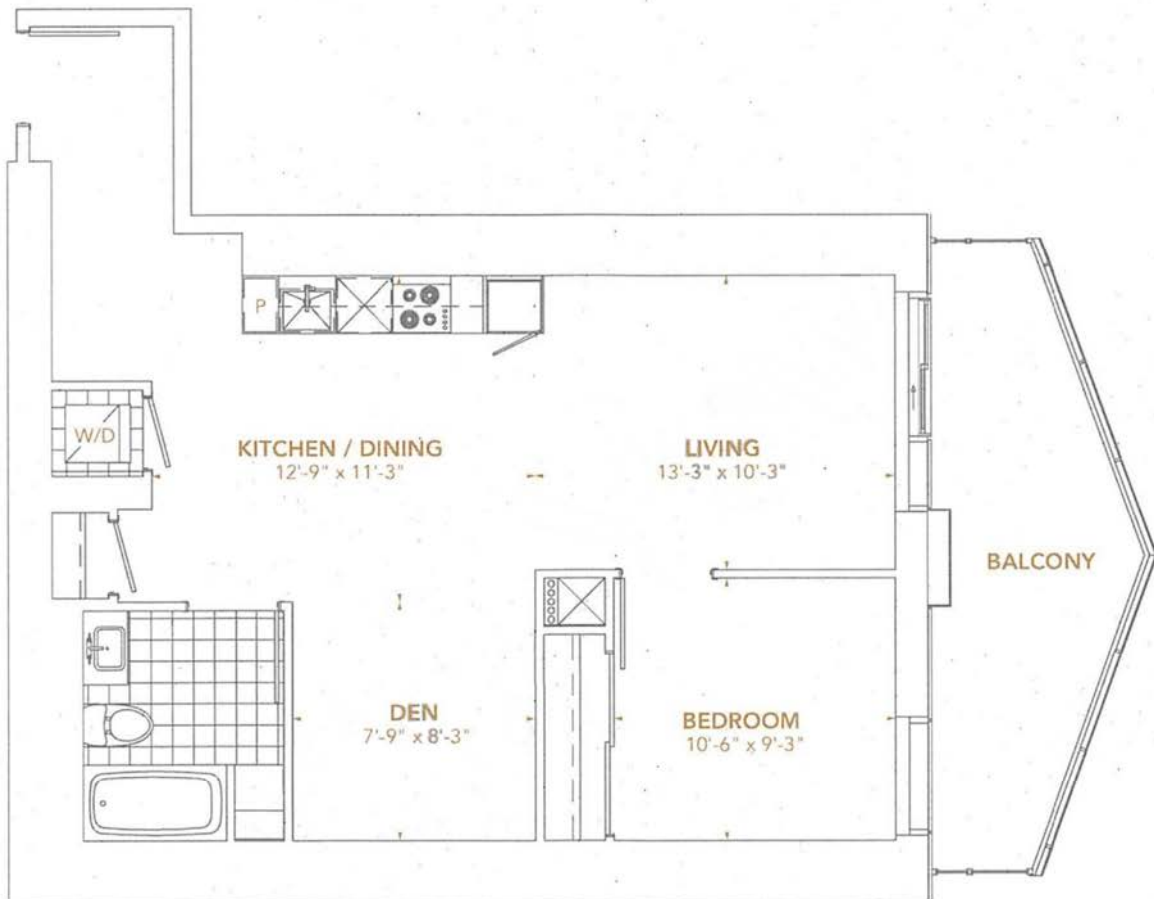

RESIDENCE

11

SUITE AREA: 550 SQ.FT.

BALCONY AREA: 45 SQ.FT.

TOTAL AREA: 595 SQ.FT.

Floors 27-67

SKYTOWER
PINNACLE ONE YONGE
TORONTO

1 BEDROOM + DEN