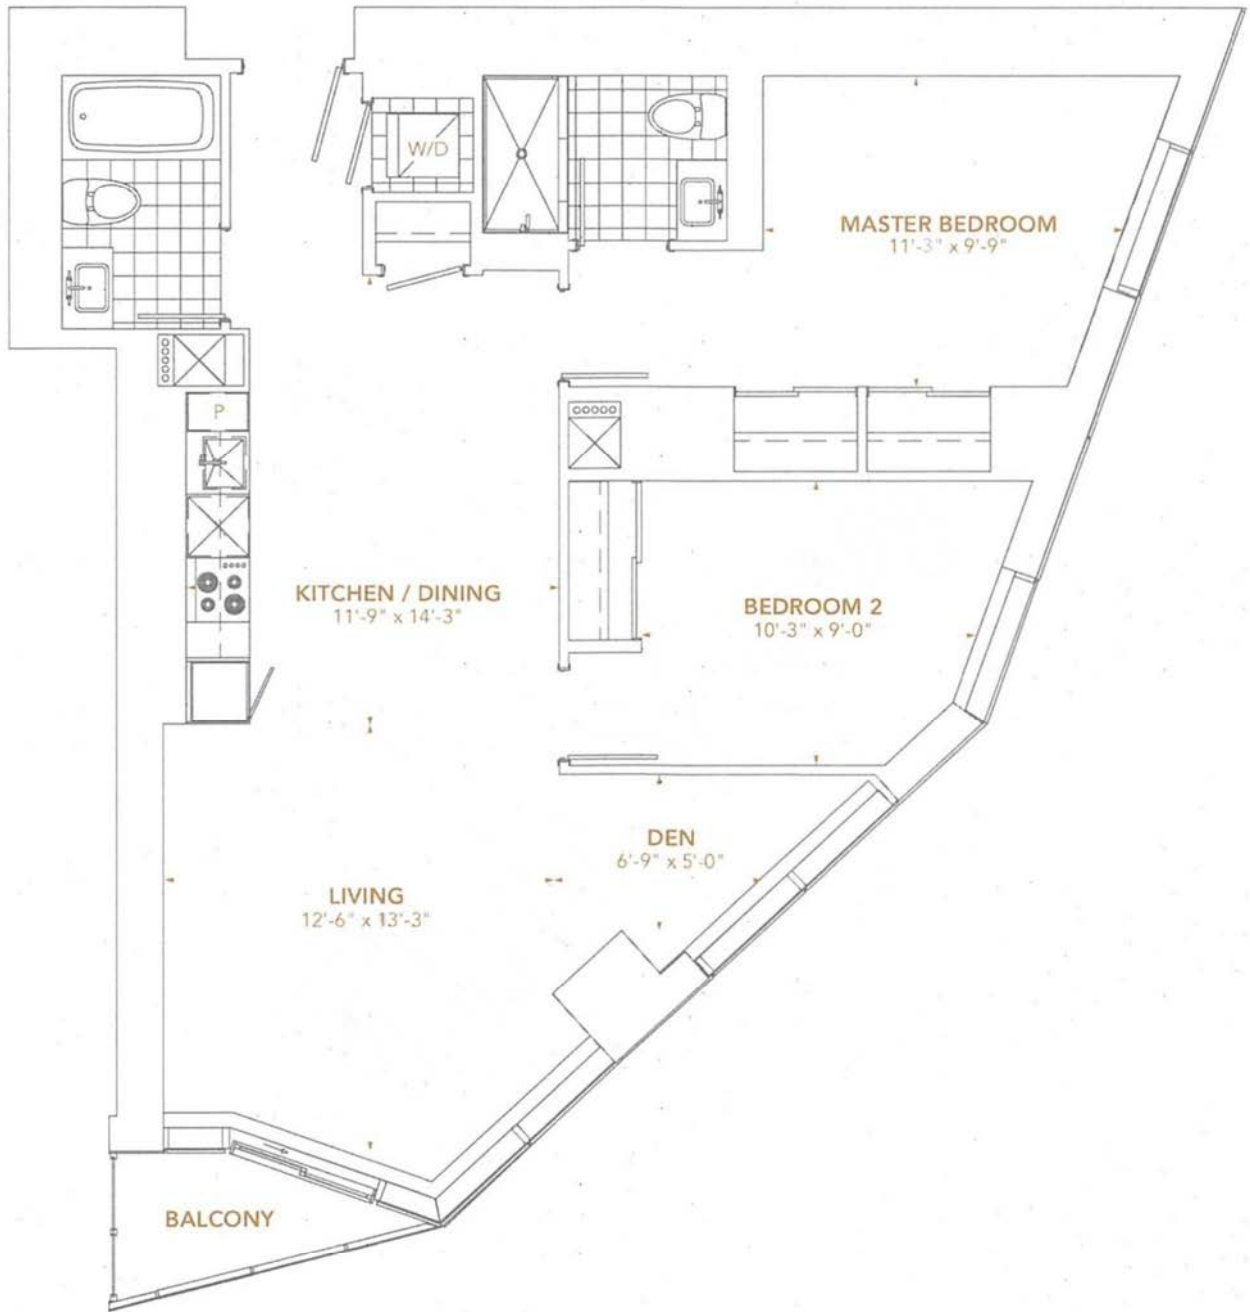

SKYTOWER

PINNACLE ONE YONGE
TORONTO

1 BEDROOM RESIDENCE 01

SUITE AREA: 540 SQ.FT.
BALCONY AREA: 50 SQ.FT.

TOTAL AREA: 590 SQ.FT.

Floors 27-67.

SKYTOWER
PINNACLE ONE YONGE
TORONTO

2 BEDROOM + DEN

RESIDENCE **02**

SUITE AREA: 995 SQ.FT.

BALCONY AREA: 30 SQ.FT.

TOTAL AREA: 1,025 SQ.FT.

Floors 27-67

SKYTOWER

PINNACLE ONE YONGE
TORONTO

1 BEDROOM + DEN

RESIDENCE

03

SUITE AREA: 740 SQ.FT.

BALCONY AREA: 130 SQ.FT.

TOTAL AREA: 870 SQ.FT.

Floors 27-67

SKYTOWER

PINNACLE ONE YONGE
TORONTO