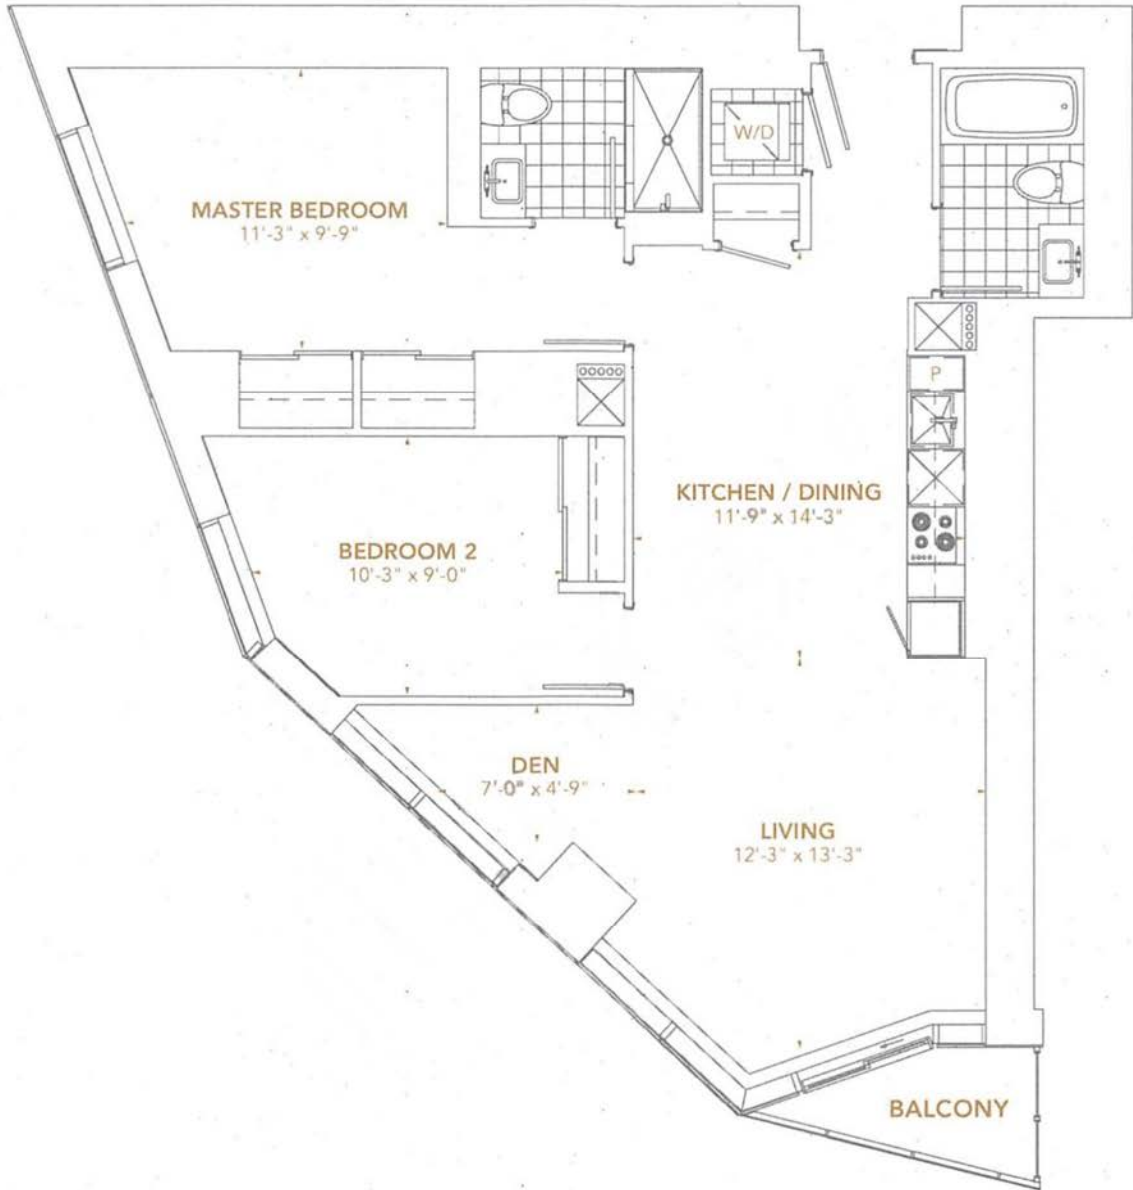

RESIDENCE

03

SUITE AREA: 740 SQ.FT.

BALCONY AREA: 130 SQ.FT.

TOTAL AREA: 870 SQ.FT.

Floors 27-67

SKYTOWER

PINNACLE ONE YONGE
TORONTO