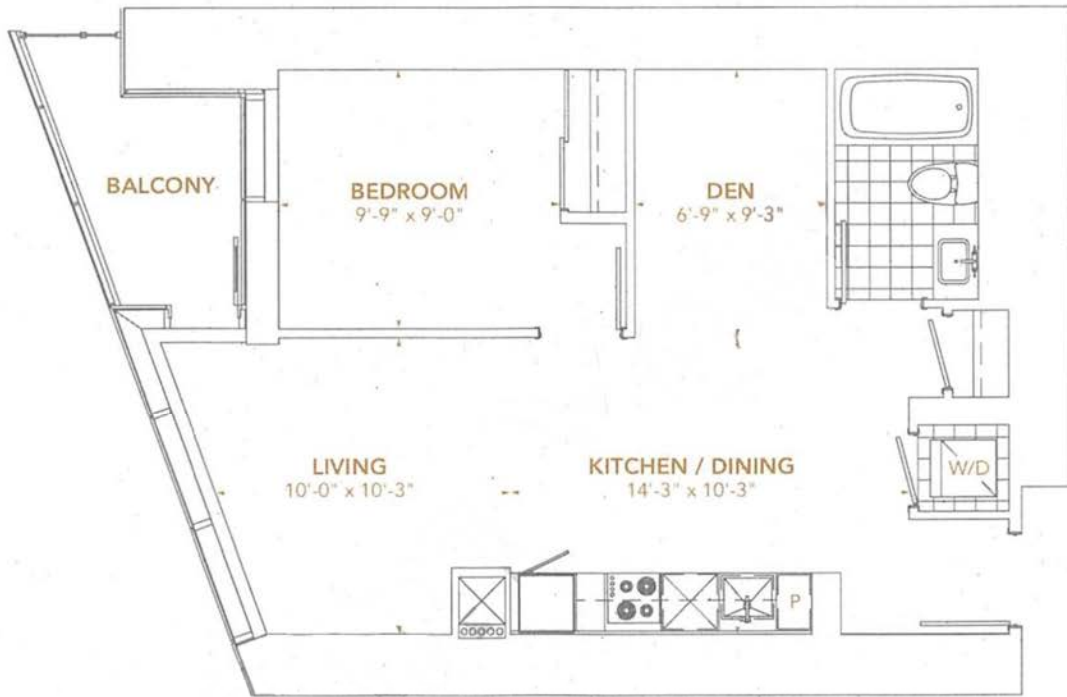

2 BEDROOM + DEN
RESIDENCE

04

SUITE AREA: 985 SQ. FT.
BALCONY AREA: 30 SQ. FT.

TOTAL AREA: 1,015 SQ. FT.

Floors 27-67

SKYTOWER
 PINNACLE ONE YONGE
 TORONTO

1 BEDROOM + DEN
 RESIDENCE

05

SUITE AREA: 655 SQ. FT.
 BALCONY AREA: 50 SQ. FT.

TOTAL AREA: 705 SQ. FT.

Floors 27-67

SKYTOWER
PINNACLE ONE YONGE
TORONTO

1 BEDROOM + DEN

RESIDENCE

06

SUITE AREA: 790 SQ.FT.