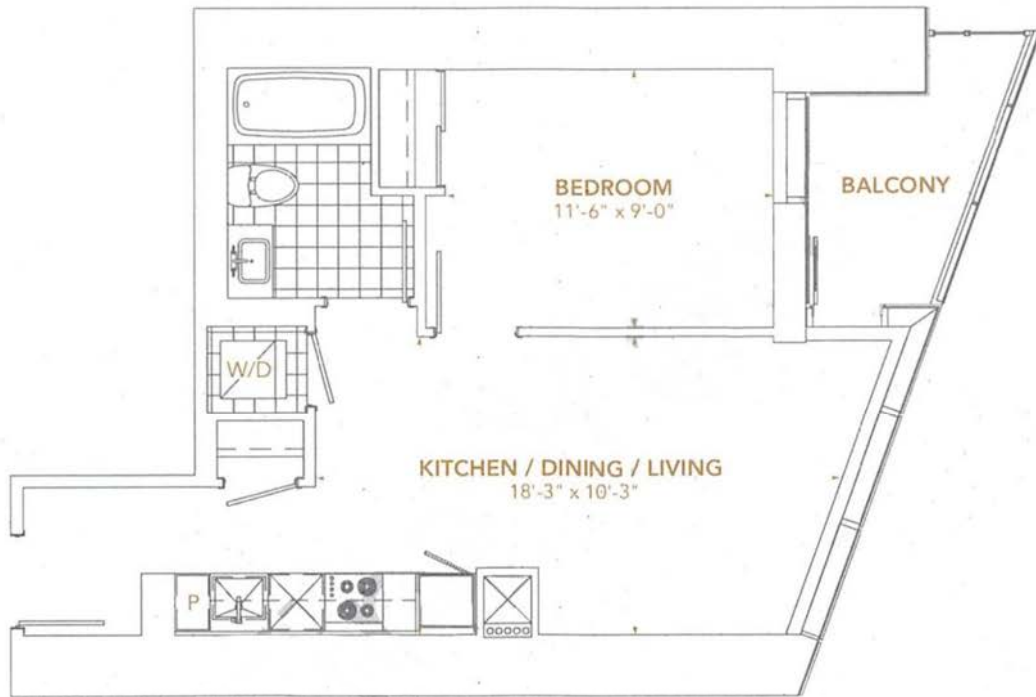

SKYTOWER

PINNACLE ONE YONGE
TORONTO

1 BEDROOM RESIDENCE 01

SUITE AREA: 540 SQ.FT.
BALCONY AREA: 50 SQ.FT.

TOTAL AREA: 590 SQ.FT.

Floors 27-67.

SKYTOWER
PINNACLE ONE YONGE
TORONTO

2 BEDROOM + DEN

RESIDENCE **02**

SUITE AREA: 995 SQ.FT.

BALCONY AREA: 30 SQ.FT.

TOTAL AREA: 1,025 SQ.FT.

Floors 27-67

SKYTOWER

PINNACLE ONE YONGE
TORONTO

1 BEDROOM + DEN

RESIDENCE

03

SUITE AREA: 740 SQ.FT.

BALCONY AREA: 130 SQ.FT.

TOTAL AREA: 870 SQ.FT.

Floors 27-67

SKYTOWER

PINNACLE ONE YONGE
TORONTO