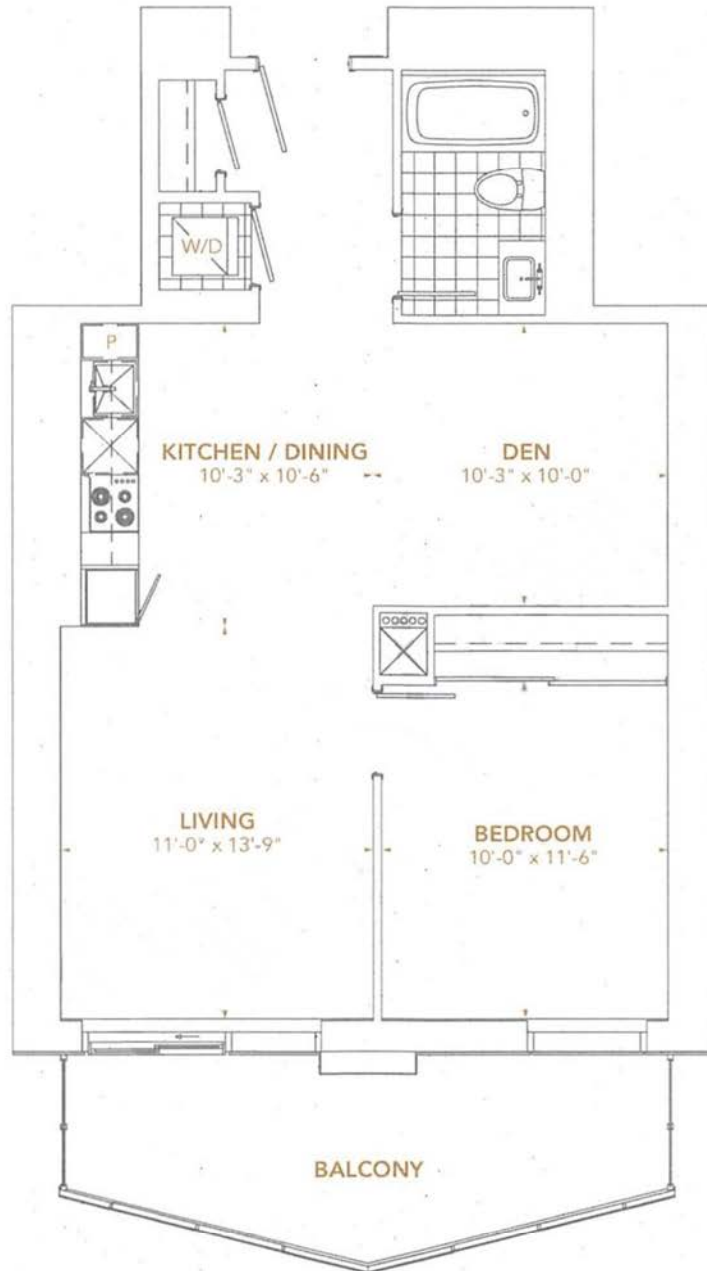

SKYTOWER

PINNACLE ONE YONGE
TORONTO

1 BEDROOM RESIDENCE 01

SUITE AREA: 540 SQ.FT.
BALCONY AREA: 50 SQ.FT.

TOTAL AREA: 590 SQ.FT.

Floors 27-67.

SKYTOWER
PINNACLE ONE YONGE
TORONTO

2 BEDROOM + DEN

RESIDENCE **02**

SUITE AREA: 995 SQ.FT.

BALCONY AREA: 30 SQ.FT.

TOTAL AREA: 1,025 SQ.FT.

Floors 27-67

SKYTOWER

PINNACLE ONE YONGE
TORONTO

1 BEDROOM + DEN

RESIDENCE

03

SUITE AREA: 740 SQ.FT.

BALCONY AREA: 130 SQ.FT.

TOTAL AREA: 870 SQ.FT.

Floors 27-67

SKYTOWER

PINNACLE ONE YONGE
TORONTO

2 BEDROOM + DEN
RESIDENCE

04

SUITE AREA: 985 SQ. FT.
BALCONY AREA: 30 SQ. FT.

TOTAL AREA: 1,015 SQ. FT.

Floors 27-67

SKYTOWER
 PINNACLE ONE YONGE
 TORONTO

1 BEDROOM + DEN
 RESIDENCE

05