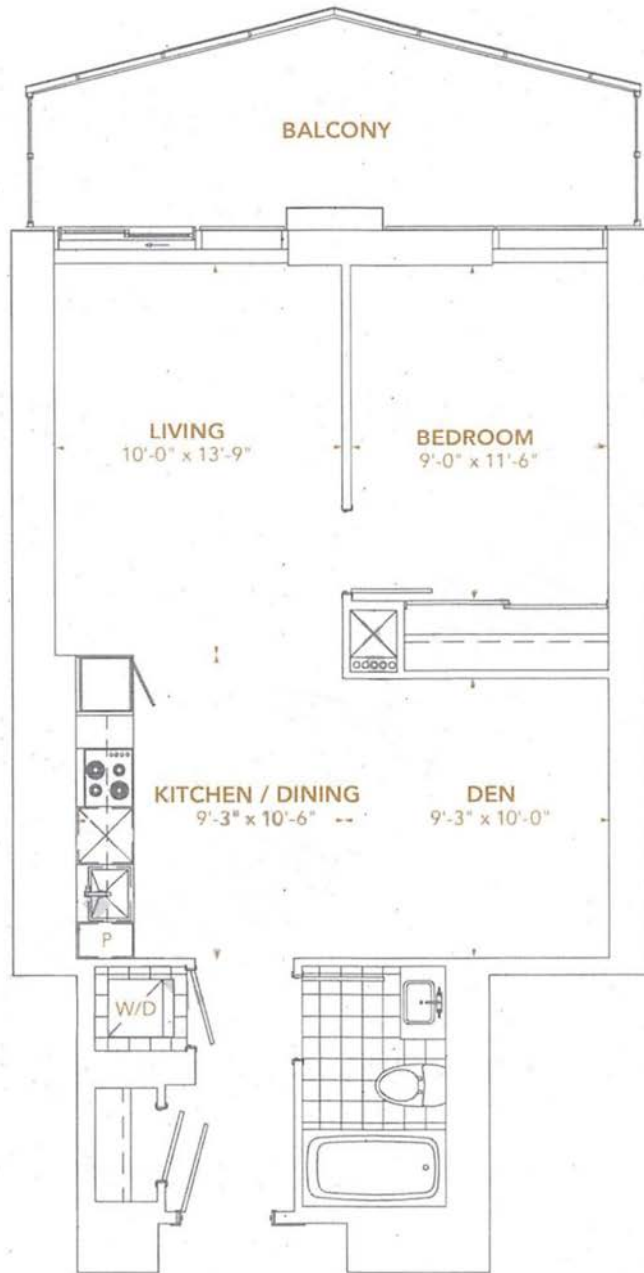

BALCONY AREA: 125 SQ.FT.

TOTAL AREA: 915 SQ.FT.

Floors 27-67

SKYTOWER
PINNACLE ONE YONGE
TORONTO

1 BEDROOM

RESIDENCE

07

SUITE AREA: 520 SQ.FT.

BALCONY AREA: 50 SQ.FT.

TOTAL AREA: 570 SQ.FT.

Floors 27-67

SKYTOWER
PINNACLE ONE YONGE
TORONTO

2 BEDROOM + DEN
RESIDENCE

08

SUITE AREA: 995 SQ.FT.
BALCONY AREA: 30 SQ.FT.

TOTAL AREA: 1,025 SQ.FT.

Floors 27-67

SKYTOWER
PINNACLE ONE YONGE
TORONTO

**1 BEDROOM + DEN
RESIDENCE**

09

SUITE AREA: 680 SQ.FT.
BALCONY AREA: 130 SQ.FT.

TOTAL AREA: 810 SQ.FT.

Floors 27-67

SKYTOWER
PINNACLE ONE YONGE
TORONTO