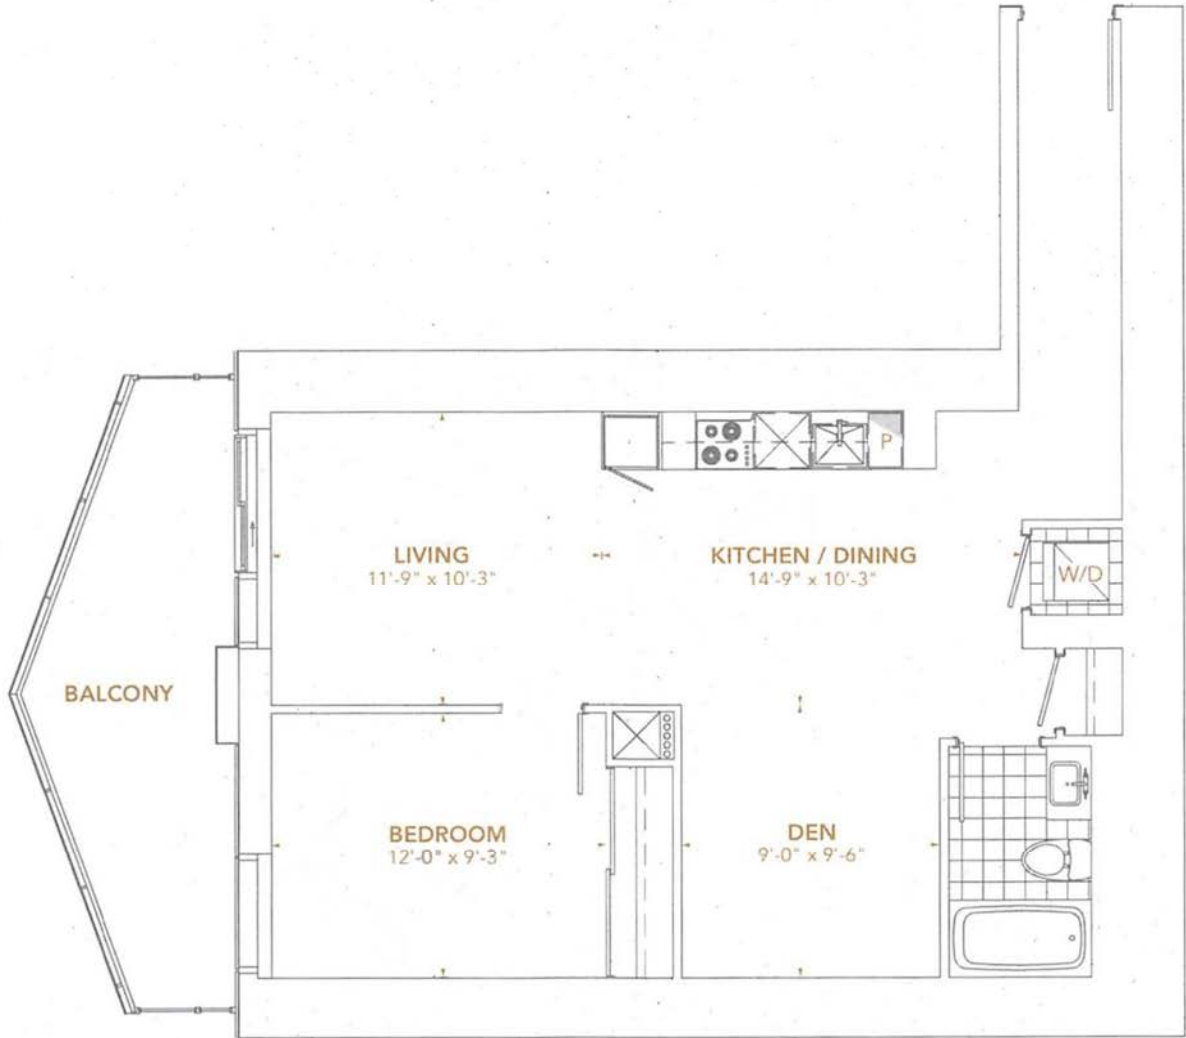

SUITE AREA: 655 SQ. FT.
 BALCONY AREA: 50 SQ. FT.

TOTAL AREA: 705 SQ. FT.

Floors 27-67

SKYTOWER
PINNACLE ONE YONGE
TORONTO

1 BEDROOM + DEN

RESIDENCE

06

SUITE AREA: 790 SQ.FT.