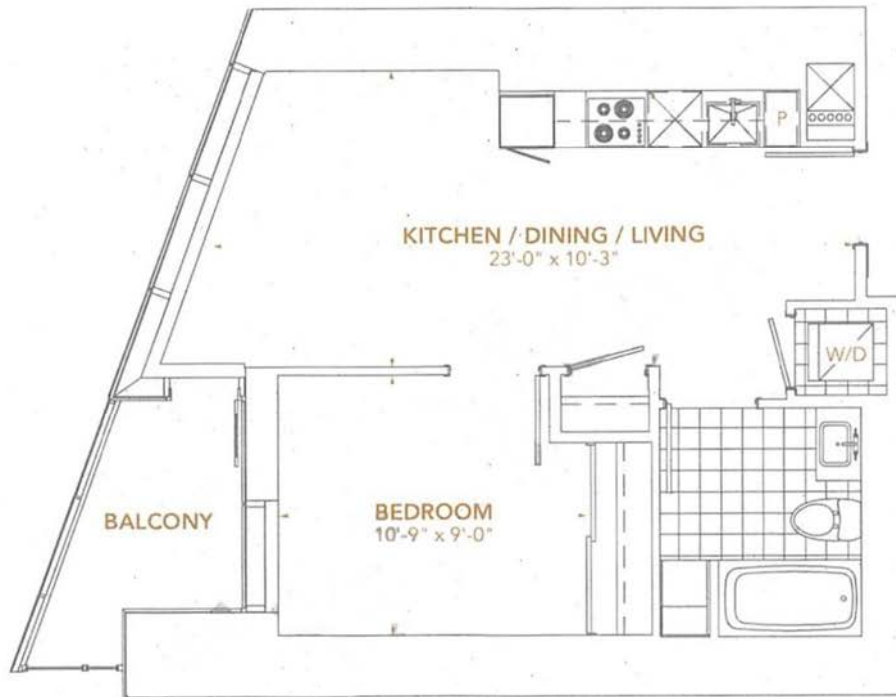

BALCONY AREA: 125 SQ.FT.

TOTAL AREA: 915 SQ.FT.

Floors 27-67

SKYTOWER
PINNACLE ONE YONGE
TORONTO

1 BEDROOM

RESIDENCE

07

SUITE AREA: 520 SQ.FT.