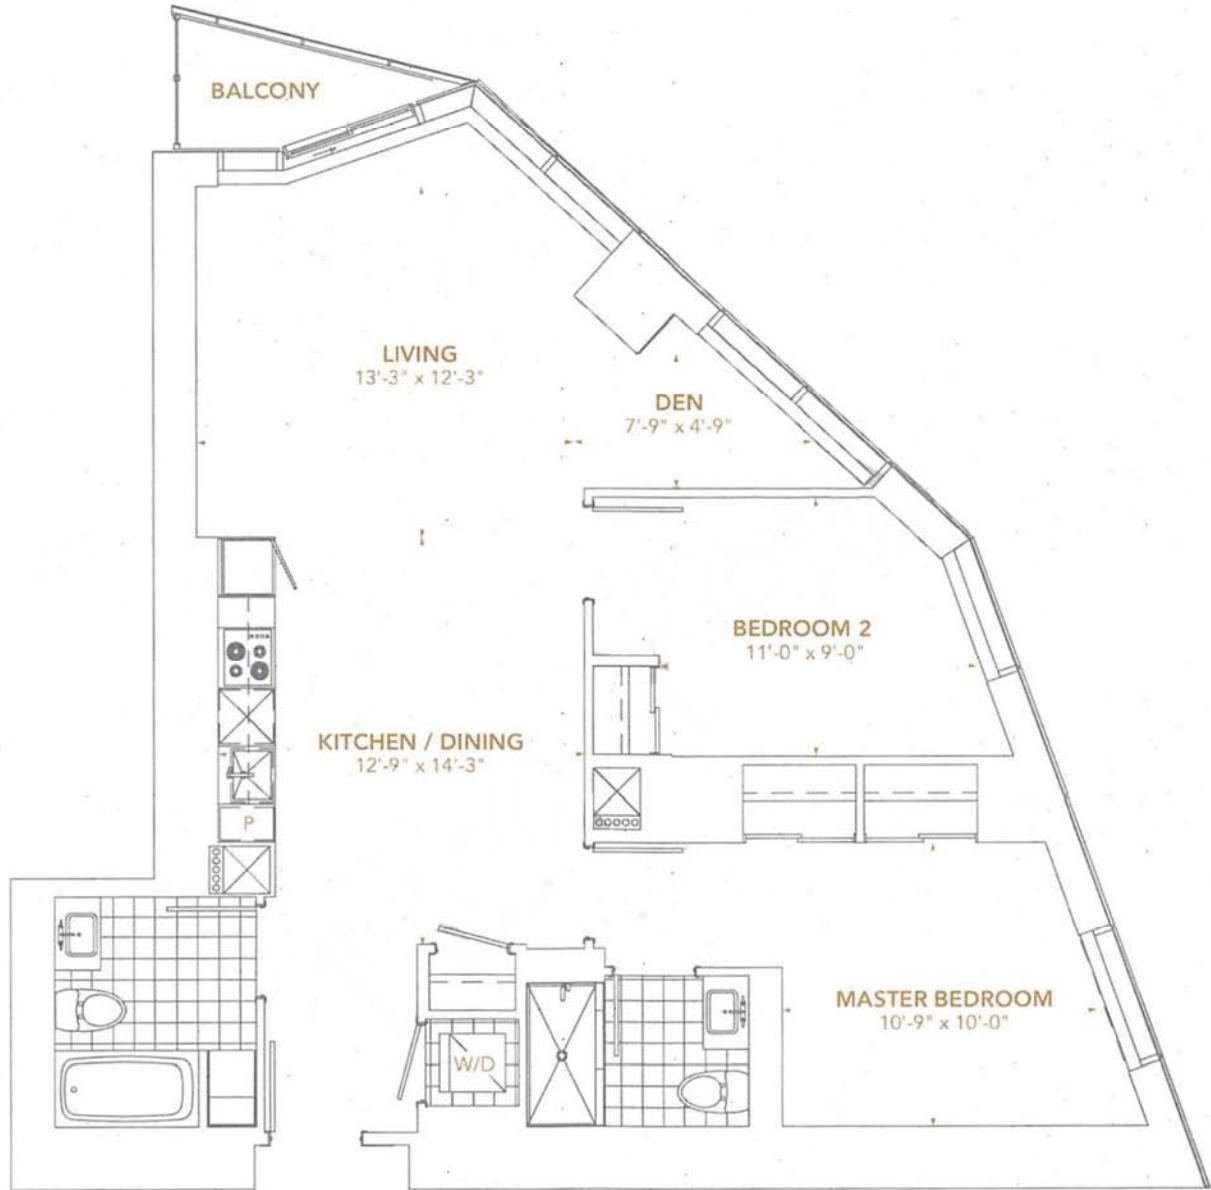

Floors 27-67

SKYTOWER
PINNACLE ONE YONGE
TORONTO

**1 BEDROOM + DEN
RESIDENCE**

09

SUITE AREA: 680 SQ.FT.
BALCONY AREA: 130 SQ.FT.

TOTAL AREA: 810 SQ.FT.

Floors 27-67

SKYTOWER
PINNACLE ONE YONGE
TORONTO