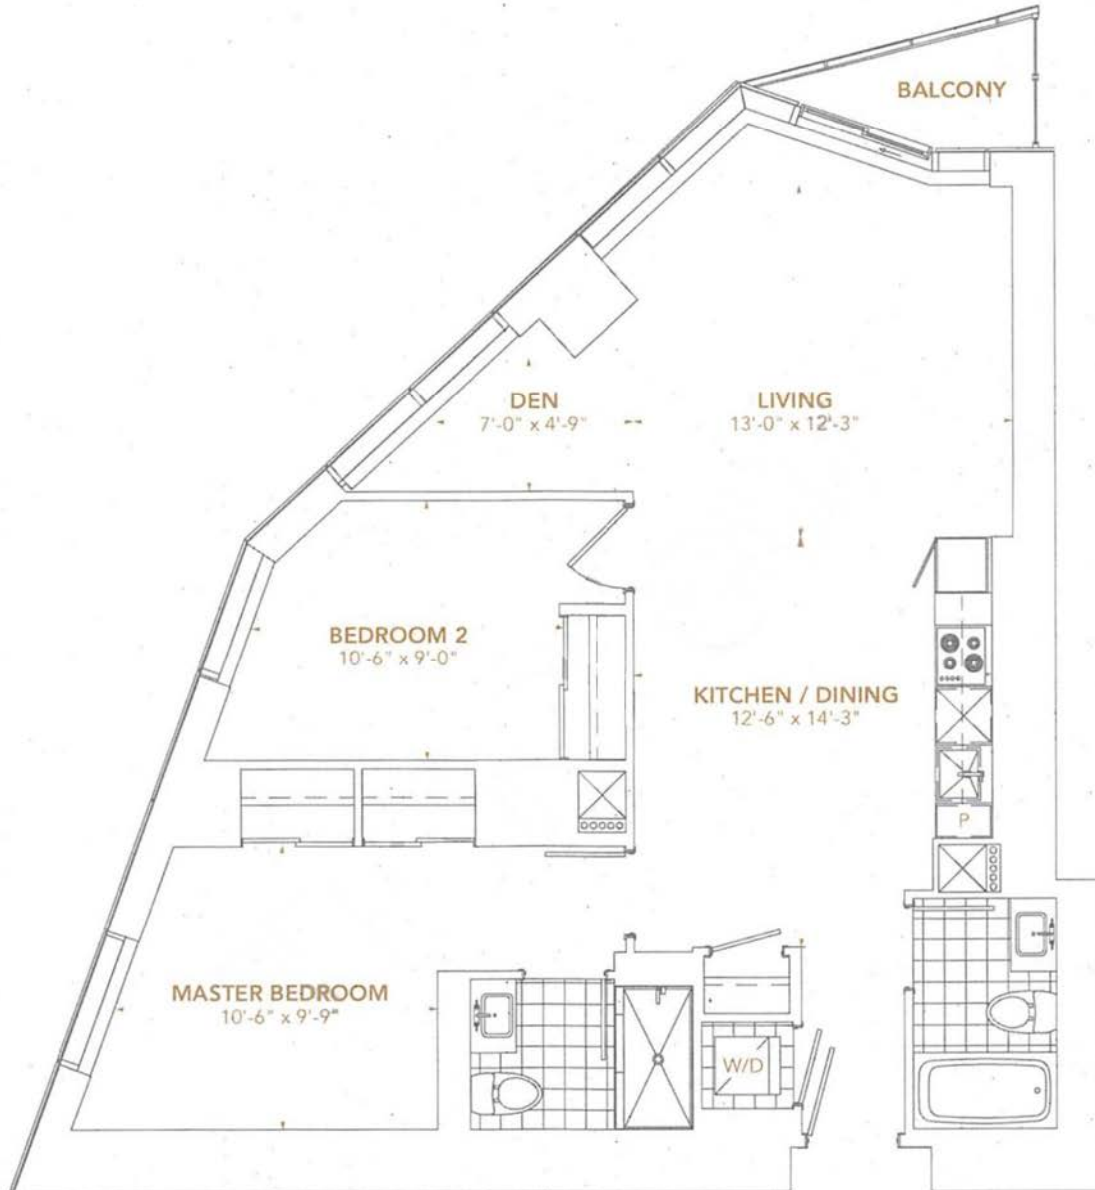

BALCONY AREA: 50 SQ.FT.

TOTAL AREA: 570 SQ.FT.

Floors 27-67

SKYTOWER
PINNACLE ONE YONGE
TORONTO

2 BEDROOM + DEN
RESIDENCE

08

SUITE AREA: 995 SQ.FT.
BALCONY AREA: 30 SQ.FT.

TOTAL AREA: 1,025 SQ.FT.