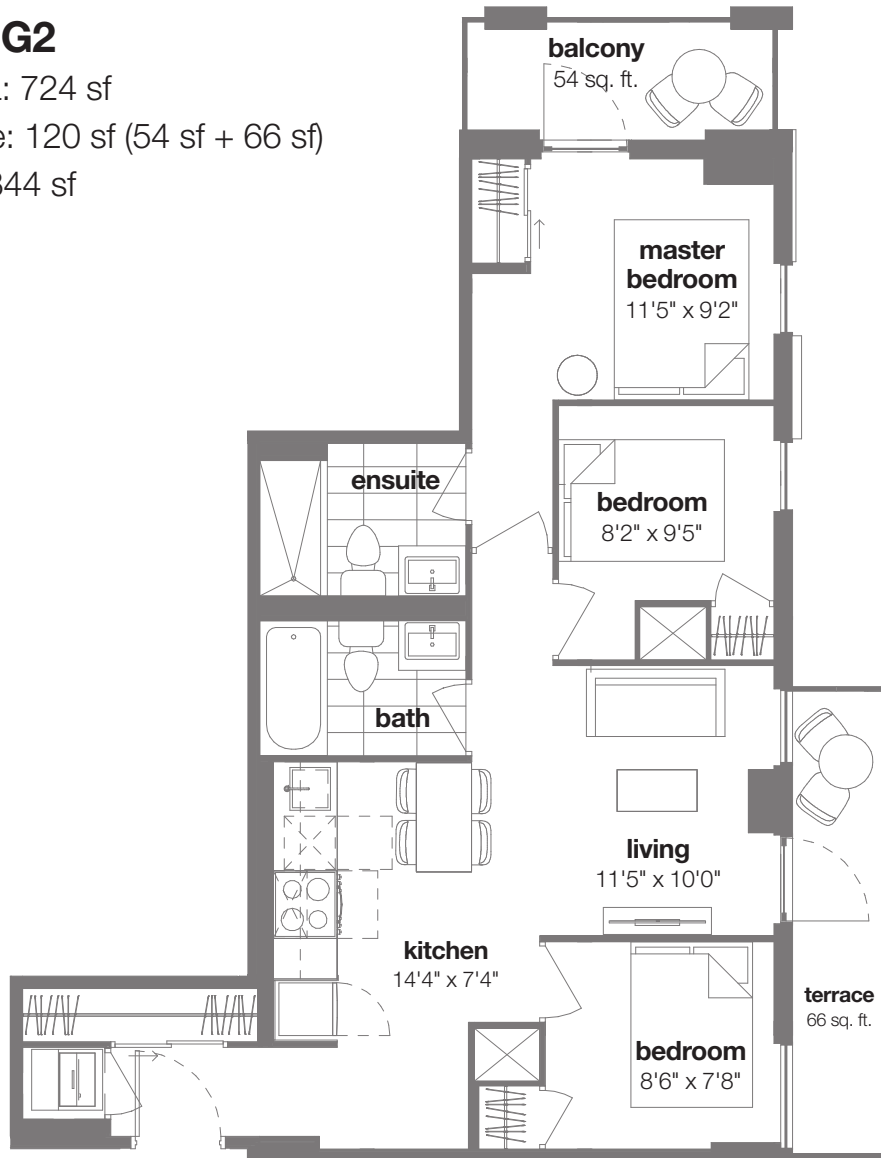

nørdic

condos

3 bedroom - G2

interior living area: 724 sf

balcony + terrace: 120 sf (54 sf + 66 sf)

total living area: 844 sf

balcony
level 4-8

terrace + balcony
level 3