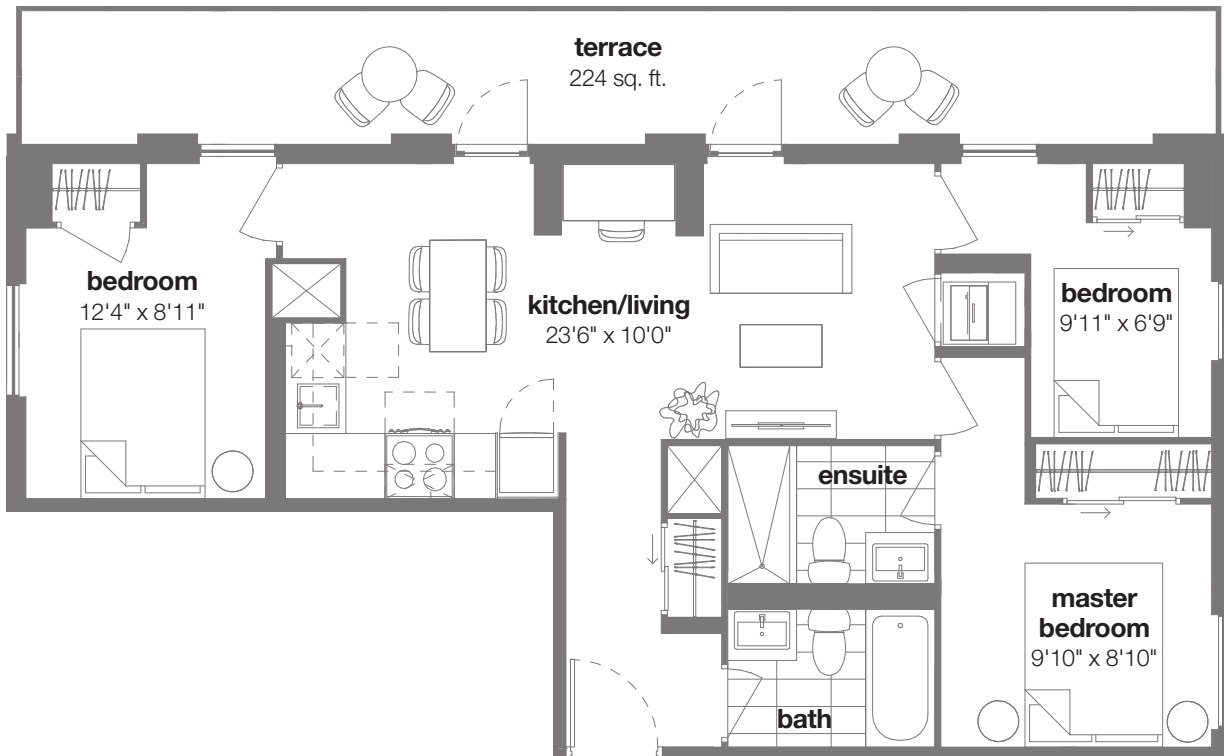

nørdic

condos

3 bedroom - G2

interior living area: 724 sf

balcony + terrace: 120 sf (54 sf + 66 sf)

total living area: 844 sf

balcony
level 4-8

terrace + balcony
level 3

Materials, specifications and floorplans are subject to change without notice. All renderings are artists' conception. All floorplans have approximate dimensions. Actual useable floor space may vary from the stated floor area. E. & O.E. Balcony depths vary depending on floor level locations.

nørdic

condos

3 bedroom - G8-A

interior living area: 807 sf

terrace: 224 sf

total living area: 1,031 sf

balcony
37 sq. ft.
balcony level 7-8
10-11

terrace
level 6,9

L6

L9

L7-8

L10-11

Materials, specifications and floorplans are subject to change without notice. All renderings are artists' conception. All floorplans have approximate dimensions. Actual useable floor space may vary from the stated floor area. E. & O.E. Balcony depths vary depending on floor level locations.