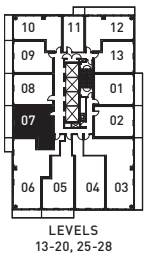

JULIETTE BALCONY

LEVELS  
41-47

LEVELS  
30-36

LEVELS  
10-12, 21-24, 29

Dimensions, specifications, layouts and materials are approximate only and are subject to change without notice. Tile patterns may vary. Window sizes and locations may vary. Actual useable space may vary from slated floor area. Balcony and terrace area is approximate and not included in net suite area. The purchaser acknowledges that the actual unit size purchased may be a reverse layout to the plan shown. See sales representative for full details. E&OE.

Dimensions, specifications, layouts and materials are approximate only and are subject to change without notice. Tile patterns may vary. Window sizes and locations may vary. Actual useable space may vary from slated floor area. Balcony and terrace area is approximate and not included in net suite area. The purchaser acknowledges that the actual unit size purchased may be a reverse layout to the plan shown. See sales representative for full details. E&OE.