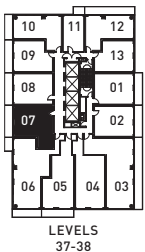

JULIETTE BALCONY

LEVELS  
41-47

LEVELS  
30-36

LEVELS  
10-12, 21-24, 29

Dimensions, specifications, layouts and materials are approximate only and are subject to change without notice. Tile patterns may vary. Window sizes and locations may vary. Actual useable space may vary from slated floor area. Balcony and terrace area is approximate and not included in net suite area. The purchaser acknowledges that the actual unit size purchased may be a reverse layout to the plan shown. See sales representative for full details. E&OE.

Dimensions, specifications, layouts and materials are approximate only and are subject to change without notice. Tile patterns may vary. Window sizes and locations may vary. Actual useable space may vary from slated floor area. Balcony and terrace area is approximate and not included in net suite area. The purchaser acknowledges that the actual unit size purchased may be a reverse layout to the plan shown. See sales representative for full details. E&OE.