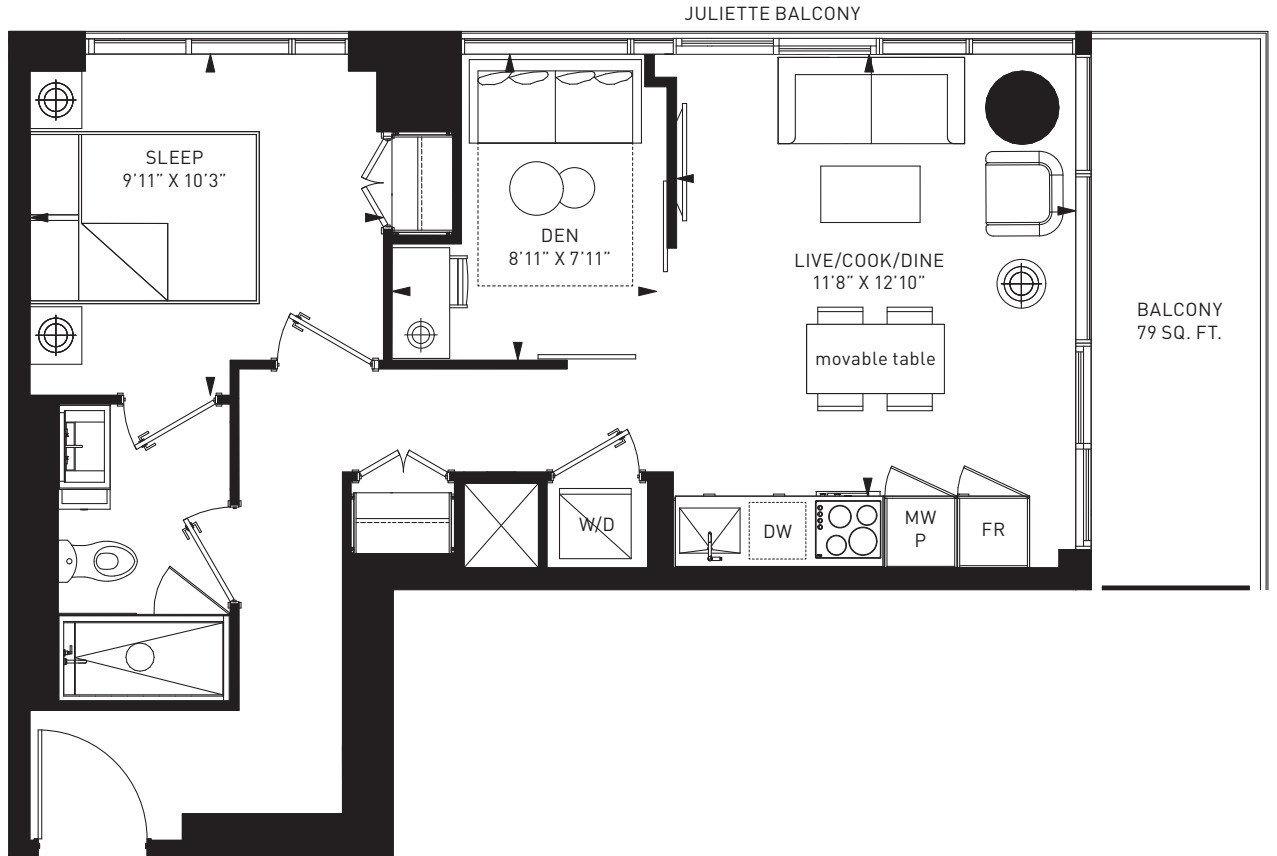

JULIETTE BALCONY

LEVELS  
41-47

LEVELS  
30-36

LEVELS  
10-12, 21-24, 29

Dimensions, specifications, layouts and materials are approximate only and are subject to change without notice. Tile patterns may vary. Window sizes and locations may vary. Actual useable space may vary from slated floor area. Balcony and terrace area is approximate and not included in net suite area. The purchaser acknowledges that the actual unit size purchased may be a reverse layout to the plan shown. See sales representative for full details. E&OE.

Dimensions, specifications, layouts and materials are approximate only and are subject to change without notice. Tile patterns may vary. Window sizes and locations may vary. Actual useable space may vary from slated floor area. Balcony and terrace area is approximate and not included in net suite area. The purchaser acknowledges that the actual unit size purchased may be a reverse layout to the plan shown. See sales representative for full details. E&OE.

LEVELS  
41-47

LEVELS  
30-36

LEVELS  
10-12, 21-24, 29

Dimensions, specifications, layouts and materials are approximate only and are subject to change without notice. Tile patterns may vary. Window sizes and locations may vary. Actual useable space may vary from slated floor area. Balcony and terrace area is approximate and not included in net suite area. The purchaser acknowledges that the actual unit size purchased may be a reverse layout to the plan shown. See sales representative for full details. E&OE.