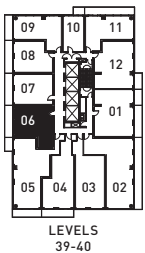

JULIETTE BALCONY

LEVELS  
41-47

LEVELS  
30-36

LEVELS  
10-12, 21-24, 29

Dimensions, specifications, layouts and materials are approximate only and are subject to change without notice. Tile patterns may vary. Window sizes and locations may vary. Actual useable space may vary from slated floor area. Balcony and terrace area is approximate and not included in net suite area. The purchaser acknowledges that the actual unit size purchased may be a reverse layout to the plan shown. See sales representative for full details. E&OE.

Dimensions, specifications, layouts and materials are approximate only and are subject to change without notice. Tile patterns may vary. Window sizes and locations may vary. Actual useable space may vary from slated floor area. Balcony and terrace area is approximate and not included in net suite area. The purchaser acknowledges that the actual unit size purchased may be a reverse layout to the plan shown. See sales representative for full details. E&OE.