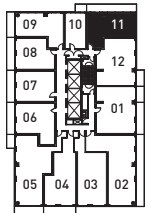

LEVELS  
41-47

LEVELS  
30-36

LEVELS  
10-12, 21-24, 29

Dimensions, specifications, layouts and materials are approximate only and are subject to change without notice. Tile patterns may vary. Window sizes and locations may vary. Actual useable space may vary from slated floor area. Balcony and terrace area is approximate and not included in net suite area. The purchaser acknowledges that the actual unit size purchased may be a reverse layout to the plan shown. See sales representative for full details. E&OE.

Dimensions, specifications, layouts and materials are approximate only and are subject to change without notice. Tile patterns may vary. Window sizes and locations may vary. Actual useable space may vary from slated floor area. Balcony and terrace area is approximate and not included in net suite area. The purchaser acknowledges that the actual unit size purchased may be a reverse layout to the plan shown. See sales representative for full details. E&OE.