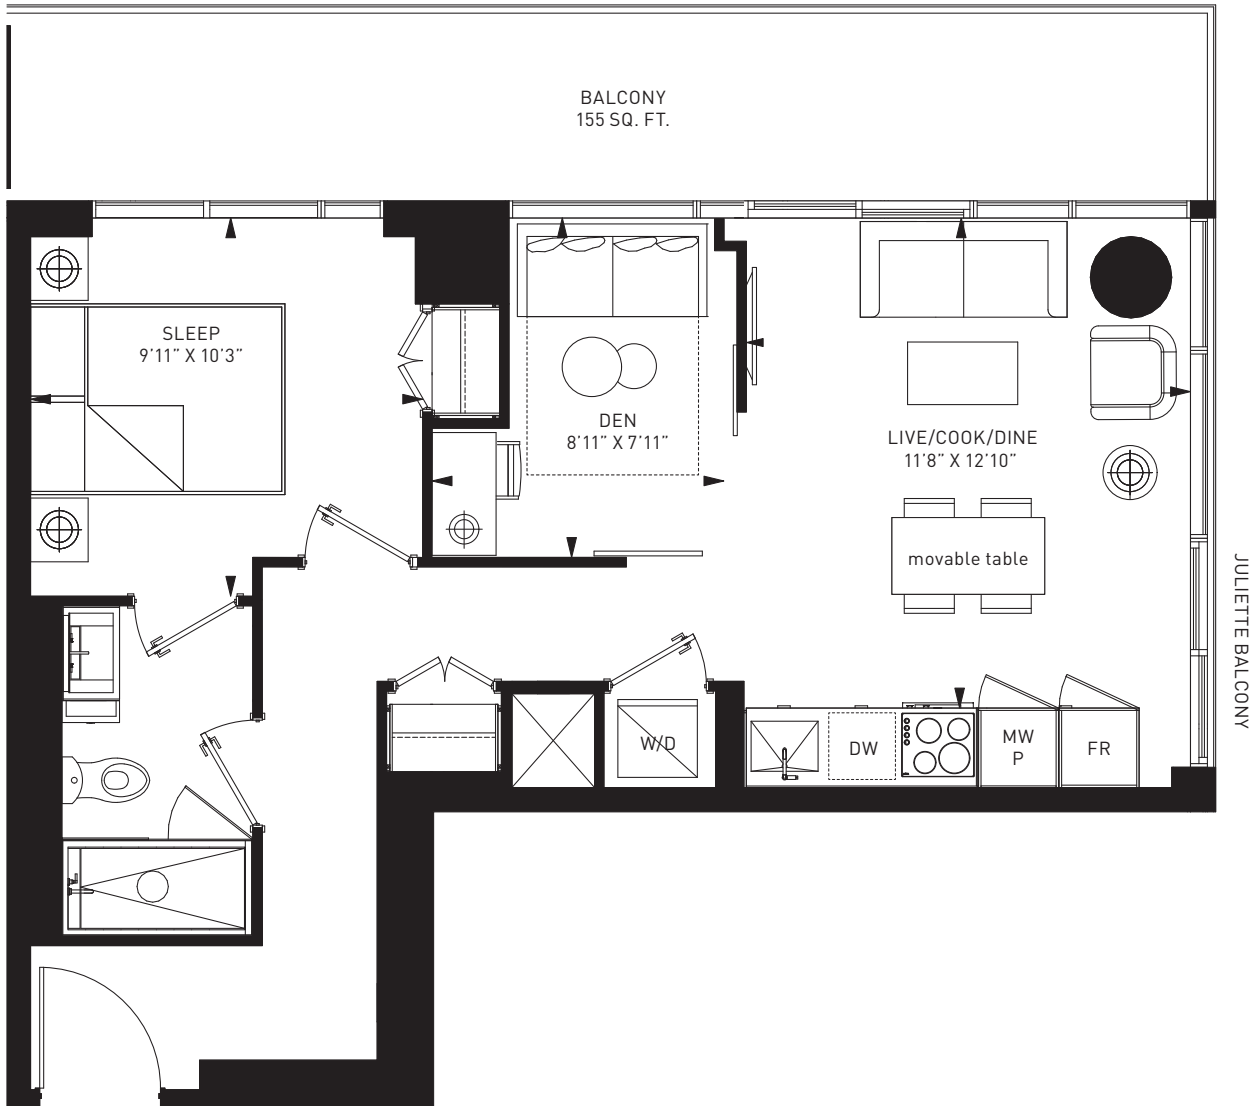

JULIETTE BALCONY

LEVELS  
41-47

LEVELS  
30-36

LEVELS  
10-12, 21-24, 29

Dimensions, specifications, layouts and materials are approximate only and are subject to change without notice. Tile patterns may vary. Window sizes and locations may vary. Actual useable space may vary from slated floor area. Balcony and terrace area is approximate and not included in net suite area. The purchaser acknowledges that the actual unit size purchased may be a reverse layout to the plan shown. See sales representative for full details. E&OE.

Dimensions, specifications, layouts and materials are approximate only and are subject to change without notice. Tile patterns may vary. Window sizes and locations may vary. Actual useable space may vary from slated floor area. Balcony and terrace area is approximate and not included in net suite area. The purchaser acknowledges that the actual unit size purchased may be a reverse layout to the plan shown. See sales representative for full details. E&OE.

LEVELS  
41-47

LEVELS  
30-36

LEVELS  
10-12, 21-24, 29

Dimensions, specifications, layouts and materials are approximate only and are subject to change without notice. Tile patterns may vary. Window sizes and locations may vary. Actual useable space may vary from slated floor area. Balcony and terrace area is approximate and not included in net suite area. The purchaser acknowledges that the actual unit size purchased may be a reverse layout to the plan shown. See sales representative for full details. E&OE.