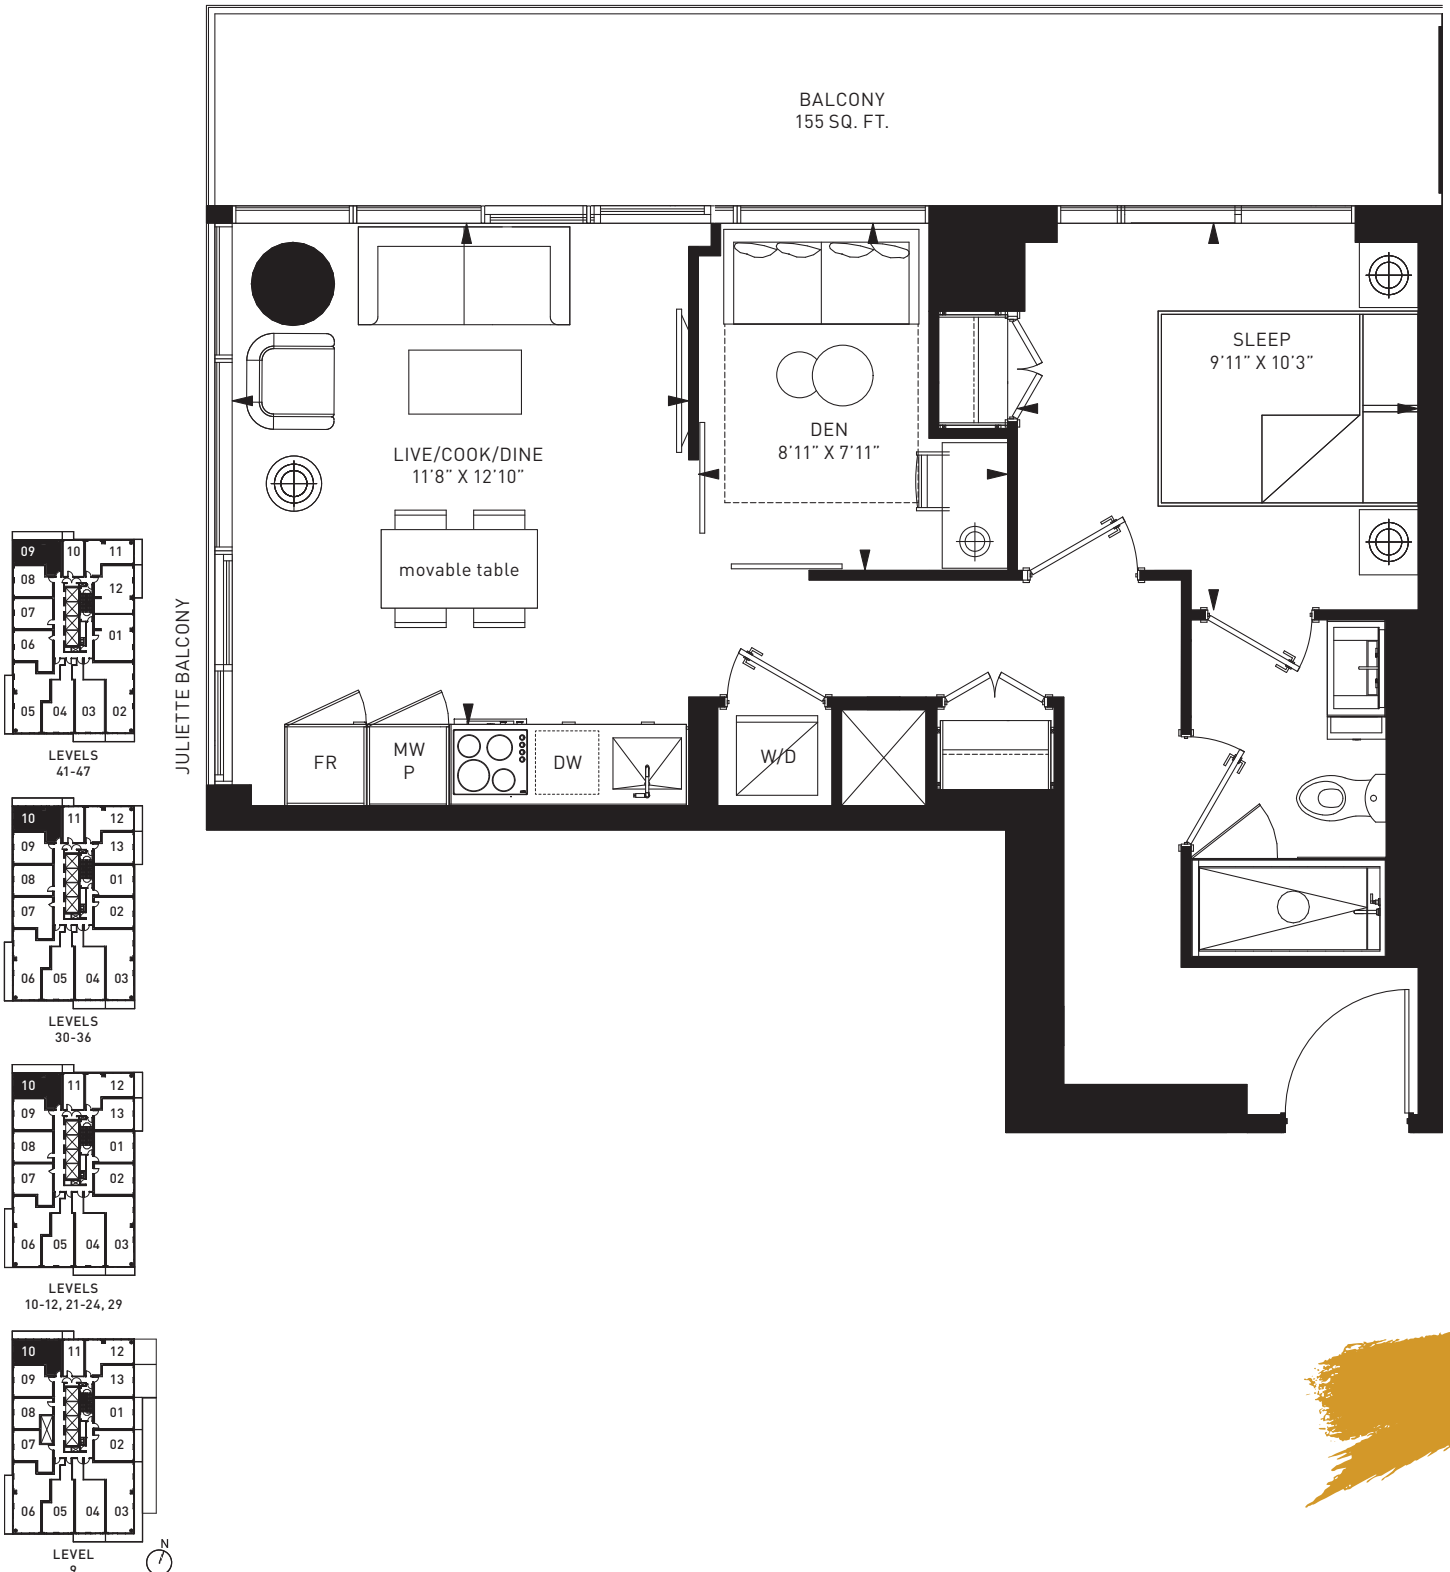

JULIETTE BALCONY

LEVELS  
41-47

LEVELS  
30-36

LEVELS  
10-12, 21-24, 29

Dimensions, specifications, layouts and materials are approximate only and are subject to change without notice. Tile patterns may vary. Window sizes and locations may vary. Actual useable space may vary from slated floor area. Balcony and terrace area is approximate and not included in net suite area. The purchaser acknowledges that the actual unit size purchased may be a reverse layout to the plan shown. See sales representative for full details. E&OE.

Dimensions, specifications, layouts and materials are approximate only and are subject to change without notice. Tile patterns may vary. Window sizes and locations may vary. Actual useable space may vary from slated floor area. Balcony and terrace area is approximate and not included in net suite area. The purchaser acknowledges that the actual unit size purchased may be a reverse layout to the plan shown. See sales representative for full details. E&OE.

LEVELS  
41-47

LEVELS  
30-36

LEVELS  
10-12, 21-24, 29

Dimensions, specifications, layouts and materials are approximate only and are subject to change without notice. Tile patterns may vary. Window sizes and locations may vary. Actual useable space may vary from slated floor area. Balcony and terrace area is approximate and not included in net suite area. The purchaser acknowledges that the actual unit size purchased may be a reverse layout to the plan shown. See sales representative for full details. E&OE.