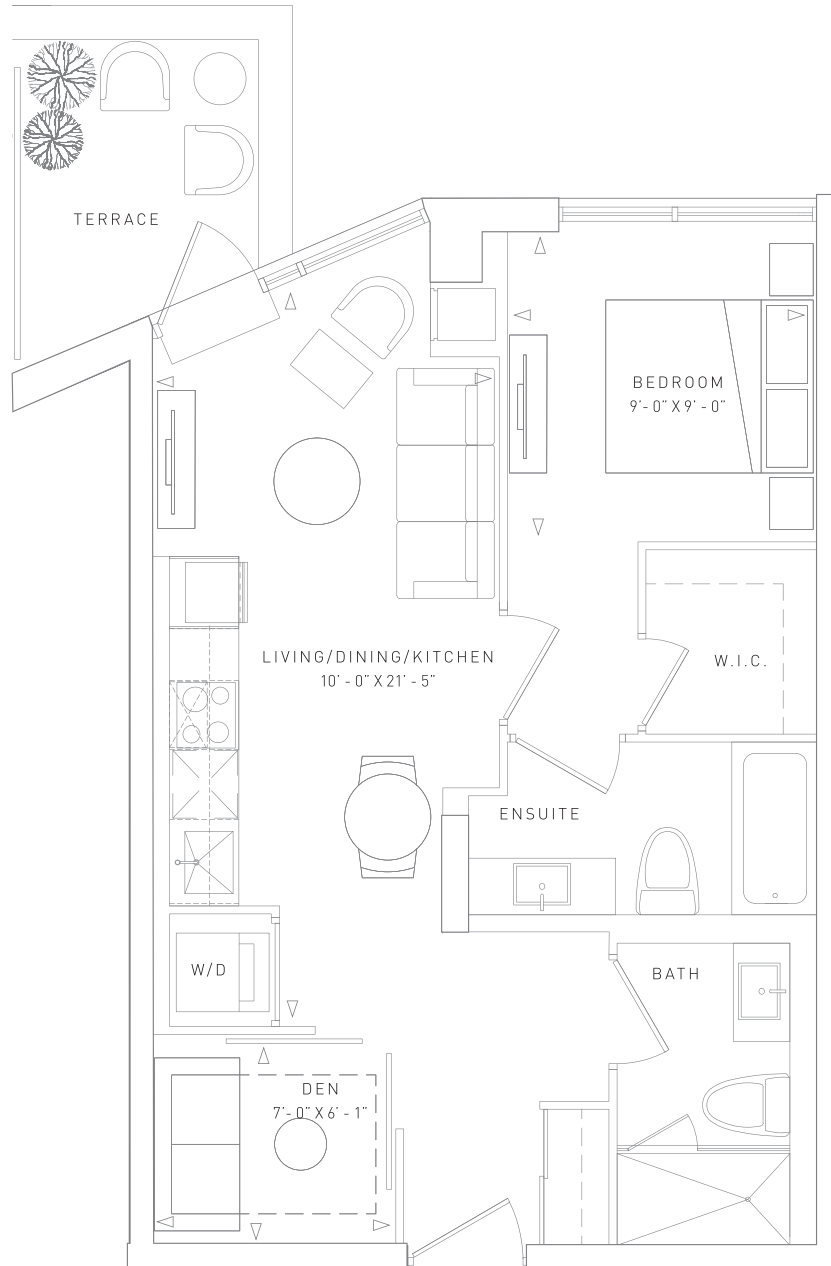

TOURAINÉ

ONE BEDROOM + DEN 1D-E

INTERIOR | 540 SQ. FT. EXTERIOR | 27 SQ. FT. TOTAL | 567 SQ. FT.

LAWRENCE AVENUE WEST

All dimensions are approximate and subject to normal construction variances. Dimensions may exceed the useable floor area. Sizes and specifications subject to change without notice. Furniture is displayed for illustration purposes only and does not necessarily reflect the electrical plan for the suite. Suites are sold unfurnished. E. & O. E.

250 | LAWRENCE
AT AVENUE ROAD

WANLESS

ONE BEDROOM + DEN 1D-F

INTERIOR | 605 SQ. FT. EXTERIOR | 57 SQ. FT. TOTAL | 662 SQ. FT.

250 | LAWRENCE
AT AVENUE ROAD