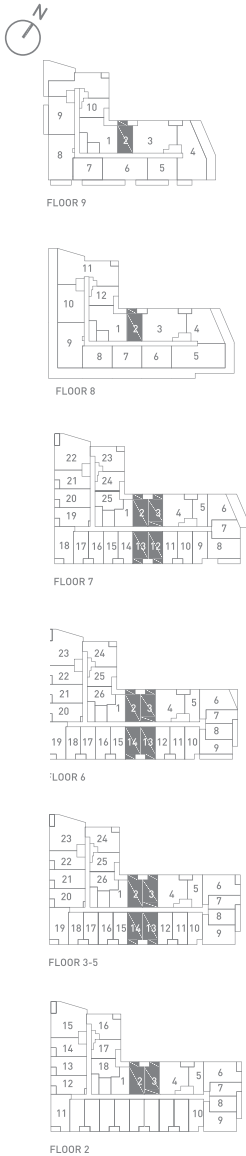

TOURAINÉ

ONE BEDROOM + DEN 1D-E

INTERIOR | 540 SQ. FT. EXTERIOR | 27 SQ. FT. TOTAL | 567 SQ. FT.

LAWRENCE AVENUE WEST

250 | LAWRENCE
AT AVENUE ROAD