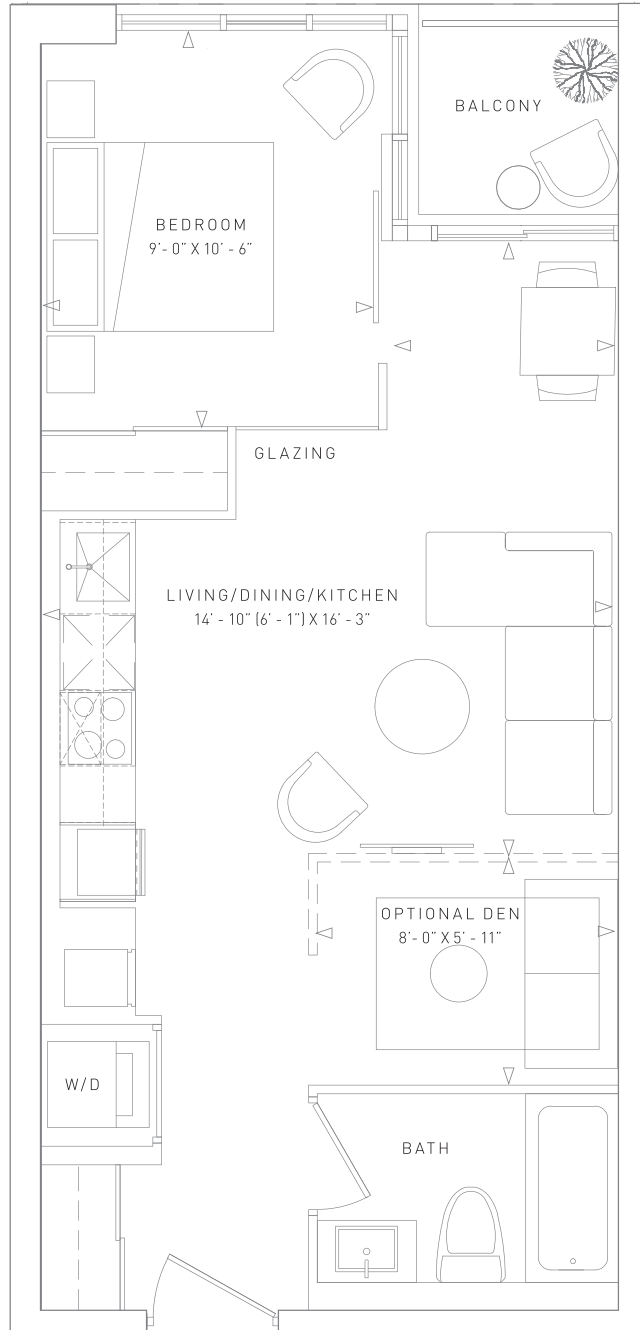

TOURAINÉ

ONE BEDROOM + DEN 1D-E

INTERIOR | 540 SQ. FT. EXTERIOR | 27 SQ. FT. TOTAL | 567 SQ. FT.

LAWRENCE AVENUE WEST

250 | LAWRENCE
AT AVENUE ROAD