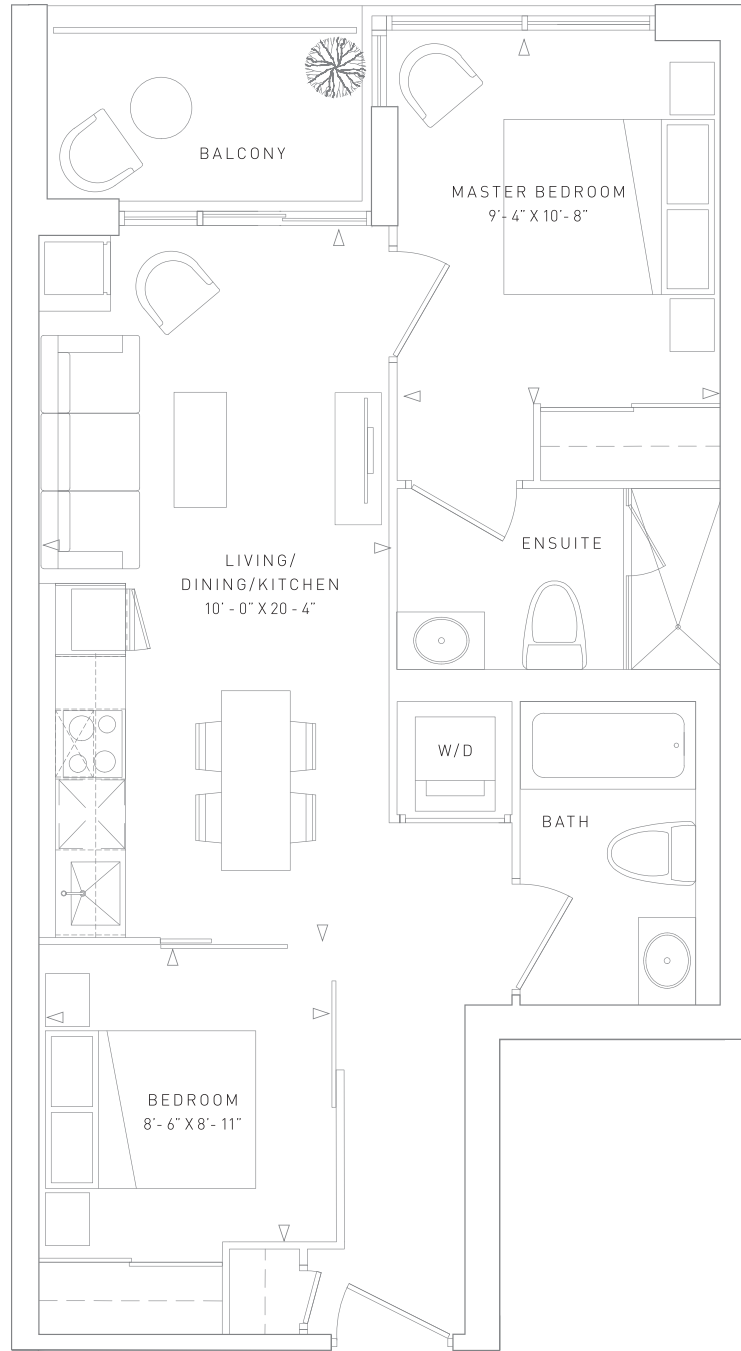

BLYTHWOOD

TWO BEDROOM 2A

INTERIOR | 675 SQ. FT. EXTERIOR | 46 SQ. FT. TOTAL | 721 SQ. FT.

FLOOR 7

FLOOR 6

FLOOR 3-5

250 | LAWRENCE
AT AVENUE ROAD