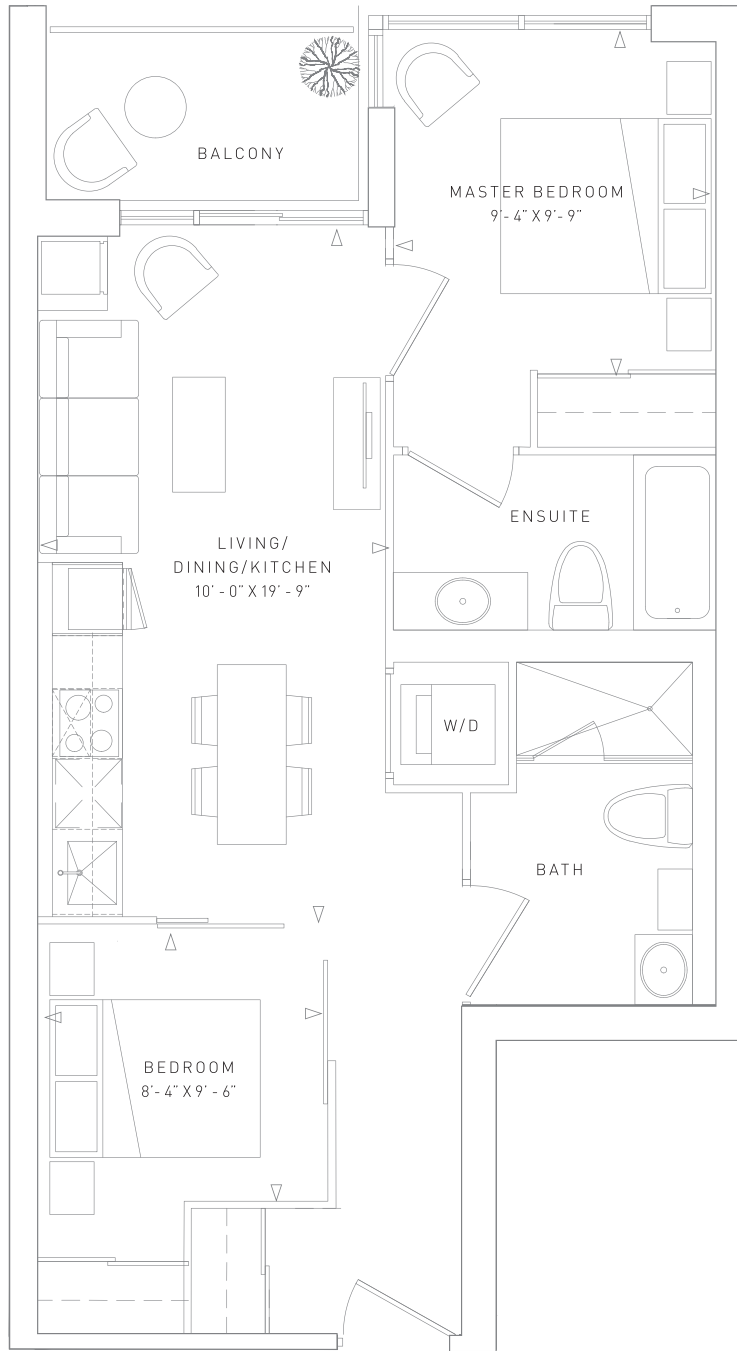

BLYTHWOOD (B)

TWO BEDROOM 2A-1

INTERIOR | 675 SQ. FT. EXTERIOR | 46 SQ. FT. TOTAL | 721 SQ. FT.

250 | LAWRENCE
AT AVENUE ROAD

LAWRENCE AVENUE WEST