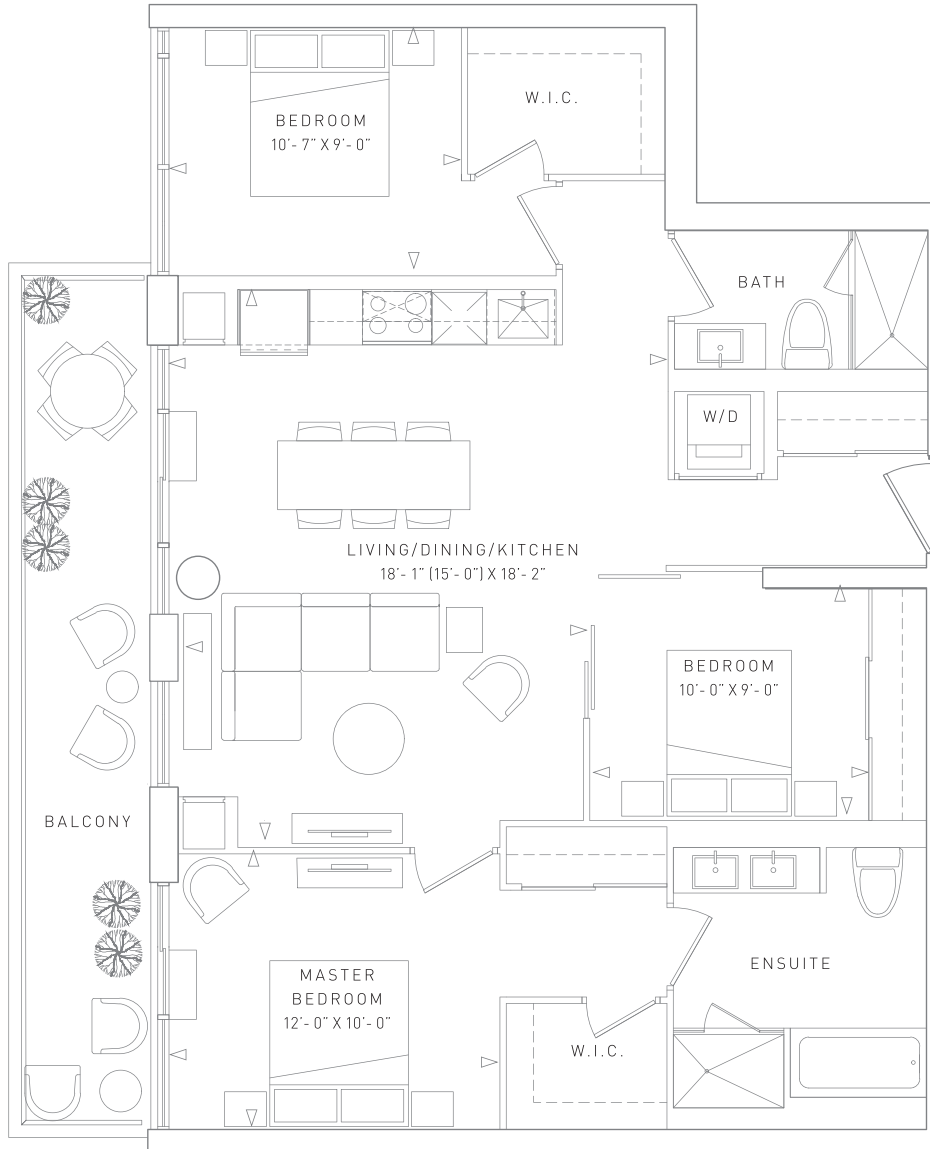

BEDFORD (B)

THREE BEDROOM 3A

INTERIOR | 1121 SQ. FT. EXTERIOR | 141 SQ. FT. TOTAL | 1262 SQ. FT.

250 | LAWRENCE
AT AVENUE ROAD

LAWRENCE AVENUE WEST