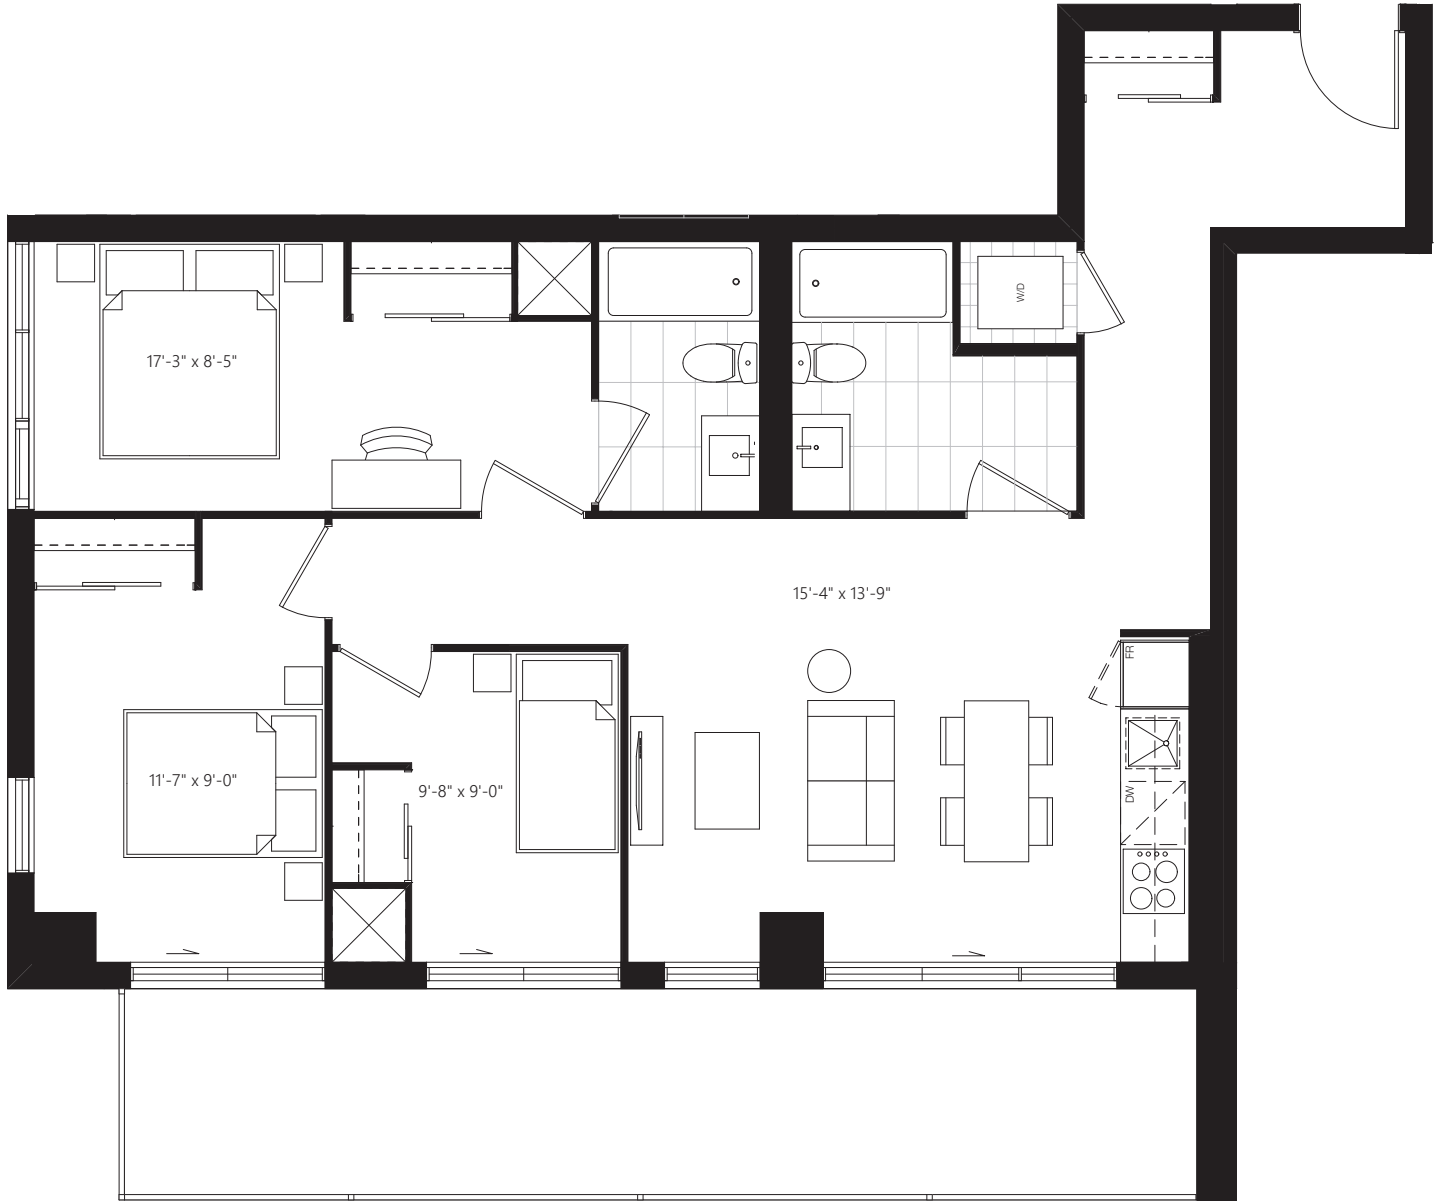

Quest.

Leslieville - 1285 Queen St. E.

G1

680 SF + 41 SF OUTDOOR

All sizes and specifications are subject to change without notice. E.&O.E.

Quest.
 Leslieville - 1285 Queen St. E.

C6
 645 SF + 25 SF OUTDOOR

All sizes and specifications are subject to change without notice. E.&O.E.

E1

979 SF + 219 SF OUTDOOR

Quest.
 Leslieville - 1285 Queen St. E.

All sizes and specifications are subject to change without notice. E.&O.E.