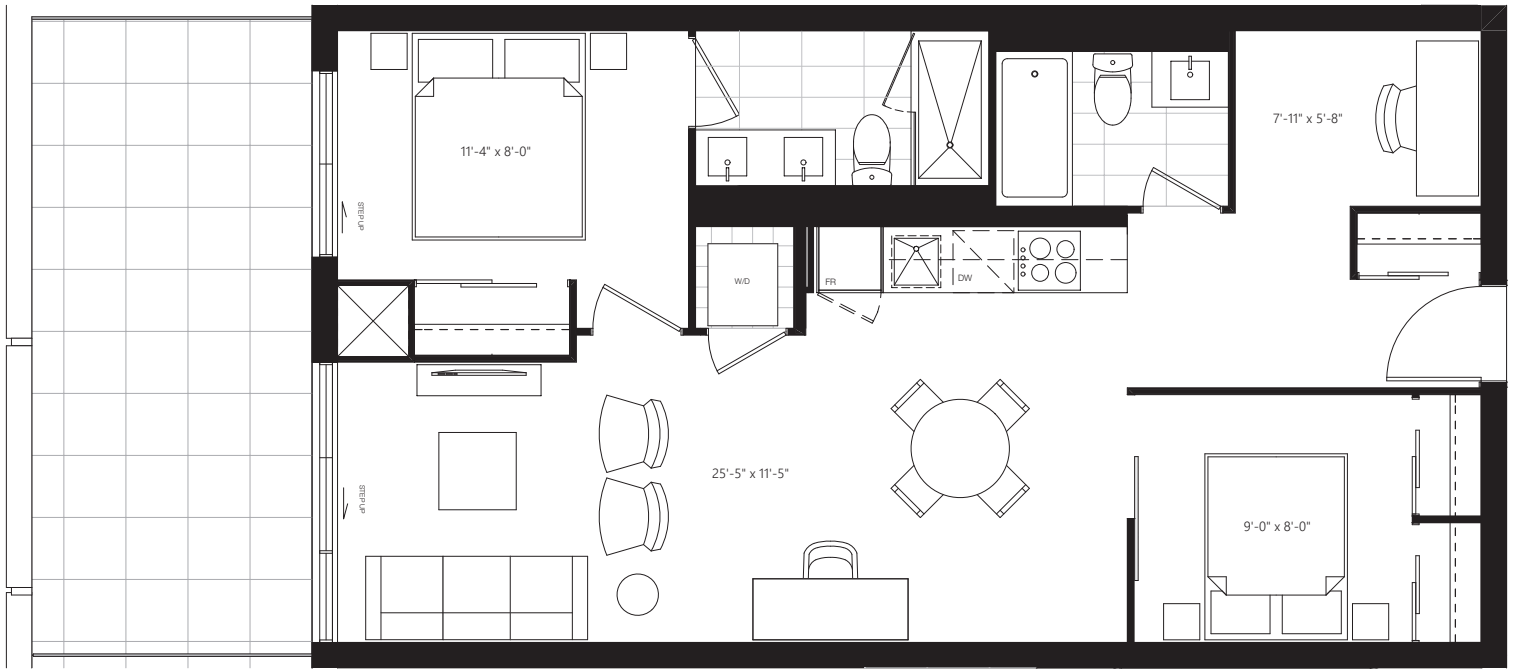

Quest.
Leslieville - 1285 Queen St. E.

G2
735 SF + 364 SF TERRACE

Quest.
 Leslieville - 1285 Queen St. E.

F3
 780 SF + 259 SF TERRACE

All sizes and specifications are subject to change without notice. E.&O.E.