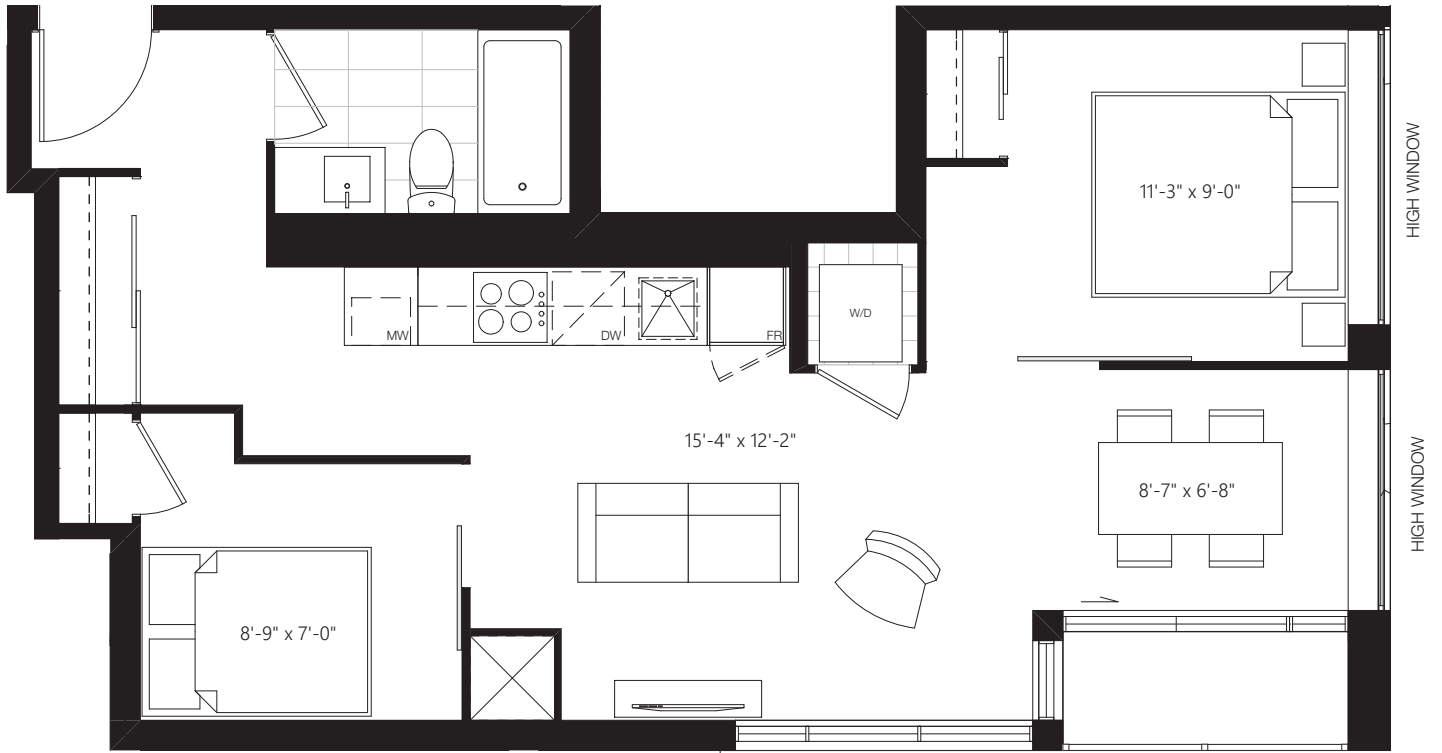

Quest.

Leslieville - 1285 Queen St. E.

G1

680 SF + 41 SF OUTDOOR

All sizes and specifications are subject to change without notice. E.&O.E.

Quest.
 Leslieville - 1285 Queen St. E.

C6
 645 SF + 25 SF OUTDOOR

All sizes and specifications are subject to change without notice. E.&O.E.

E1

979 SF + 219 SF OUTDOOR

Quest.
 Leslieville - 1285 Queen St. E.

All sizes and specifications are subject to change without notice. E.&O.E.