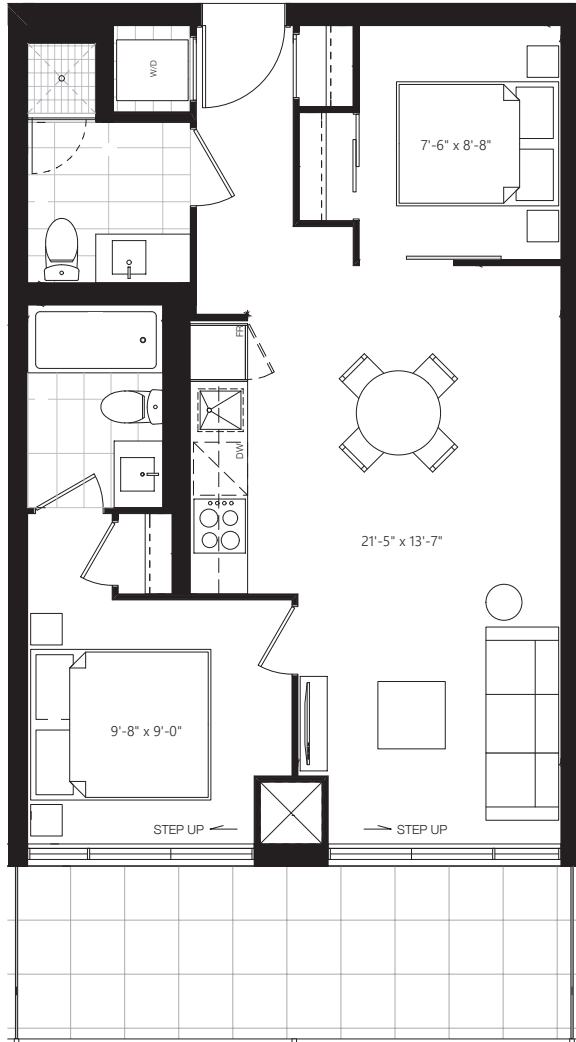

PH7

1170 SF + 240 SF TERRACE

Quest.
 Leslieville - 1285 Queen St. E.

All sizes and specifications are subject to change without notice. E.&O.E.

Quest.
 Leslieville - 1285 Queen St. E.

PH6
 1340 SF + 927 SF TERRACE

All sizes and specifications are subject to change without notice. E.&O.E.

E5

820 SF + 258 SF TERRACE

All sizes and specifications are subject to change without notice. E.&O.E.

Quest.
 Leslieville - 1285 Queen St. E.

Quest.
 Leslieville - 1285 Queen St. E.

01
 650 SF + 135 SF TERRACE

All sizes and specifications are subject to change without notice. E.&O.E.

Quest.
 Leslieville - 1285 Queen St. E.

02
 650 SF + 135 SF TERRACE