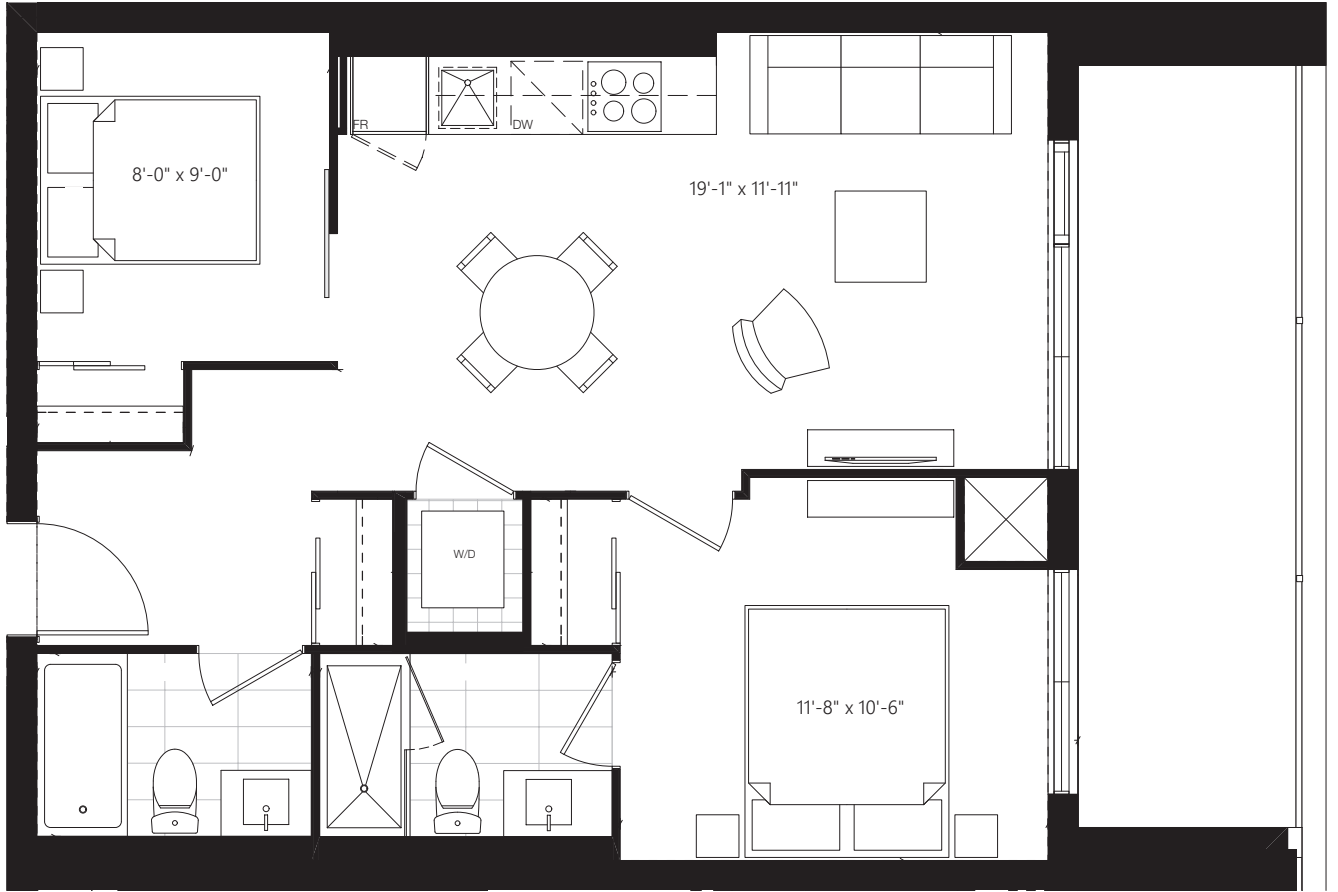

C4
 698 SF + 25 SF OUTDOOR

Quest.
 Leslieville - 1285 Queen St. E.

All sizes and specifications are subject to change without notice. E.&O.E.

Quest.
 Leslieville - 1285 Queen St. E.

C2
 696 SF + 25 SF OUTDOOR

All sizes and specifications are subject to change without notice. E.&O.E.

Quest.
 Leslieville - 1285 Queen St. E.

Y
 680 SF + 124 SF OUTDOOR

All sizes and specifications are subject to change without notice. E.&O.E.