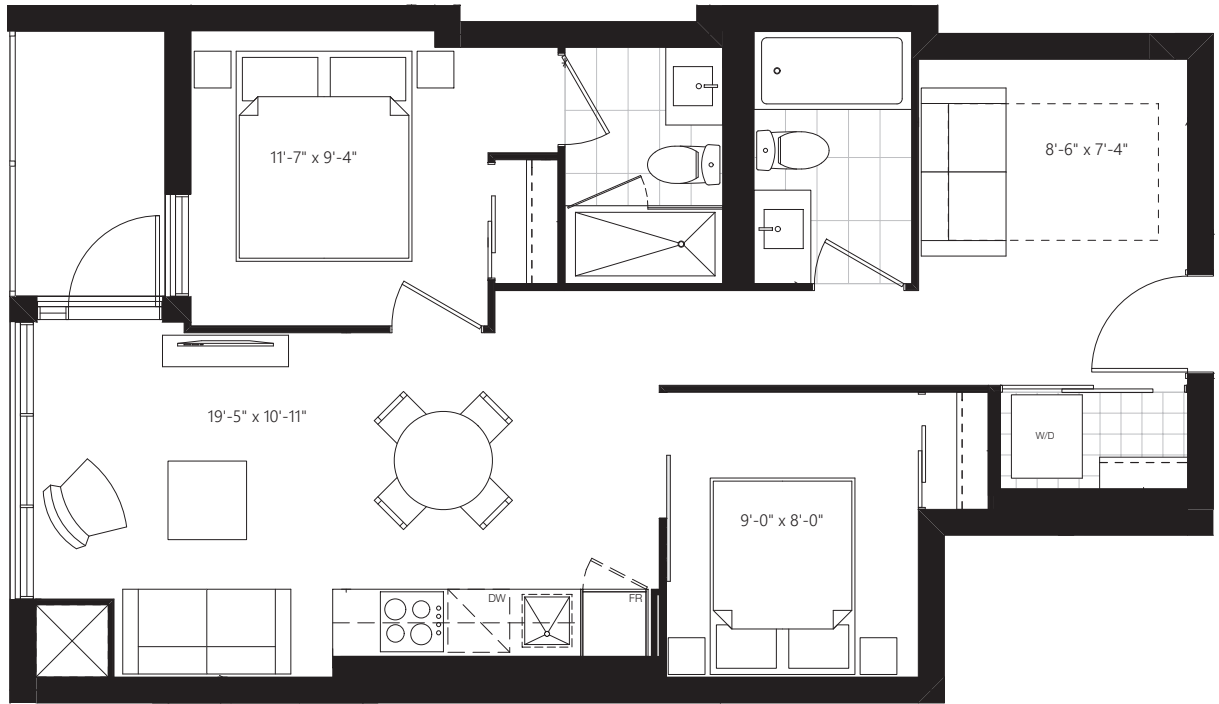

F2
 775 SF + 41 SF OUTDOOR

All sizes and specifications are subject to change without notice. E.&O.E.

Quest.
 Leslieville - 1285 Queen St. E.

F6C
 720 SF + 41 SF OUTDOOR

Quest.
 Leslieville - 1285 Queen St. E.

All sizes and specifications are subject to change without notice. E.&O.E.

Quest.
 Leslieville - 1285 Queen St. E.

F1
 735 SF + 41 SF OUTDOOR

All sizes and specifications are subject to change without notice. E.&O.E.

C4
 698 SF + 25 SF OUTDOOR

Quest.
 Leslieville - 1285 Queen St. E.

All sizes and specifications are subject to change without notice. E.&O.E.

Quest.
 Leslieville - 1285 Queen St. E.

C2
 696 SF + 25 SF OUTDOOR