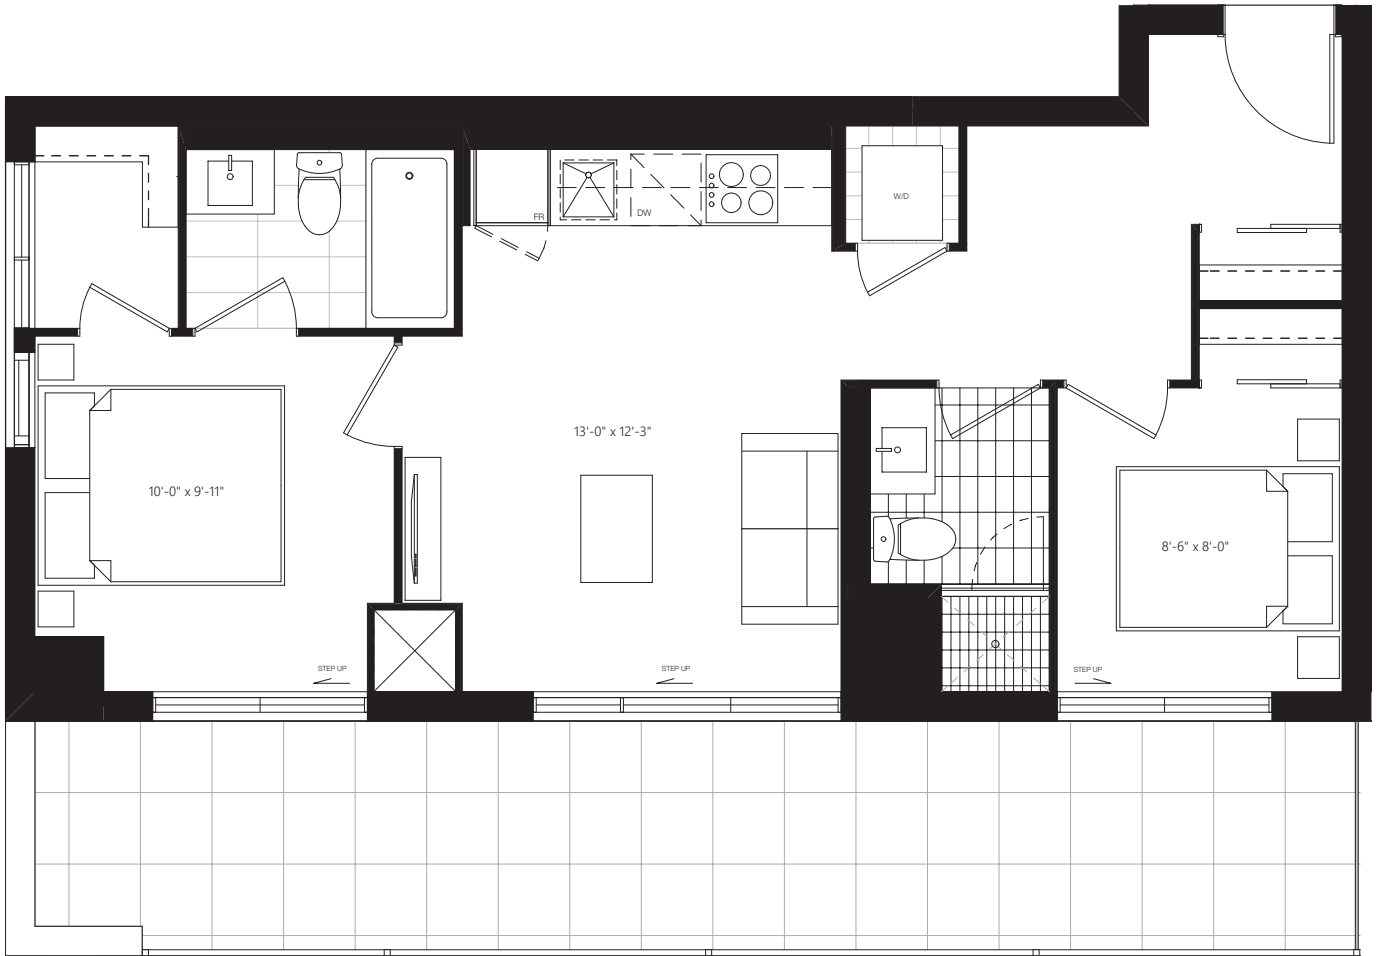

Quest.
 Leslieville - 1285 Queen St. E.

PH4
 535 SF + 136 SF TERRACE

All sizes and specifications are subject to change without notice. E.&O.E.

Quest.
 Leslieville - 1285 Queen St. E.

M
 535 SF + 205 SF TERRACE

All sizes and specifications are subject to change without notice. E.&O.E.

N
 660 SF + 240 SF TERRACE

Quest.
 Leslieville - 1285 Queen St. E.

All sizes and specifications are subject to change without notice. E.&O.E.