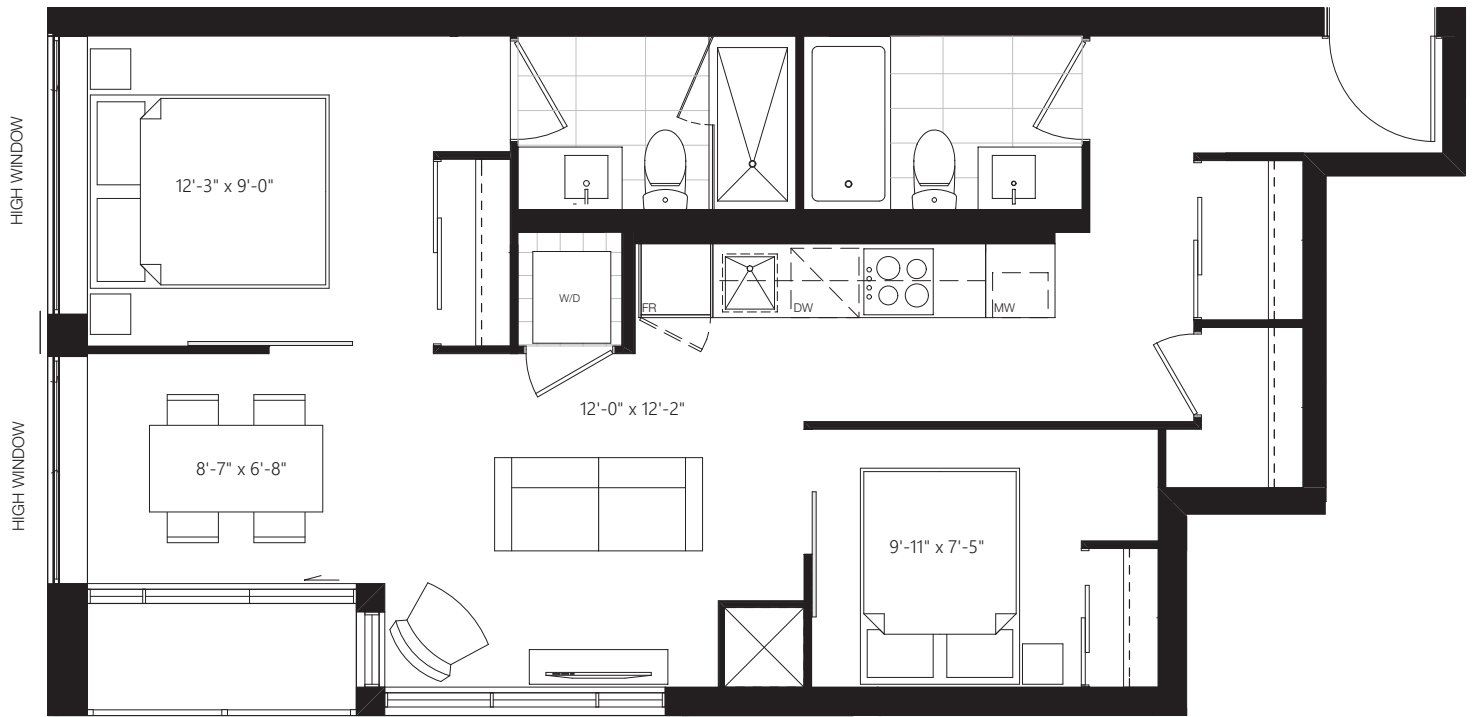

F2
 775 SF + 41 SF OUTDOOR

All sizes and specifications are subject to change without notice. E.&O.E.

Quest.
 Leslieville - 1285 Queen St. E.

F6C
 720 SF + 41 SF OUTDOOR

Quest.
 Leslieville - 1285 Queen St. E.

All sizes and specifications are subject to change without notice. E.&O.E.

Quest.
 Leslieville - 1285 Queen St. E.

F1
 735 SF + 41 SF OUTDOOR

All sizes and specifications are subject to change without notice. E.&O.E.

C4
 698 SF + 25 SF OUTDOOR

Quest.
 Leslieville - 1285 Queen St. E.

All sizes and specifications are subject to change without notice. E.&O.E.

Quest.
 Leslieville - 1285 Queen St. E.

C2
 696 SF + 25 SF OUTDOOR

All sizes and specifications are subject to change without notice. E.&O.E.

Quest.
 Leslieville - 1285 Queen St. E.

Y
 680 SF + 124 SF OUTDOOR

All sizes and specifications are subject to change without notice. E.&O.E.