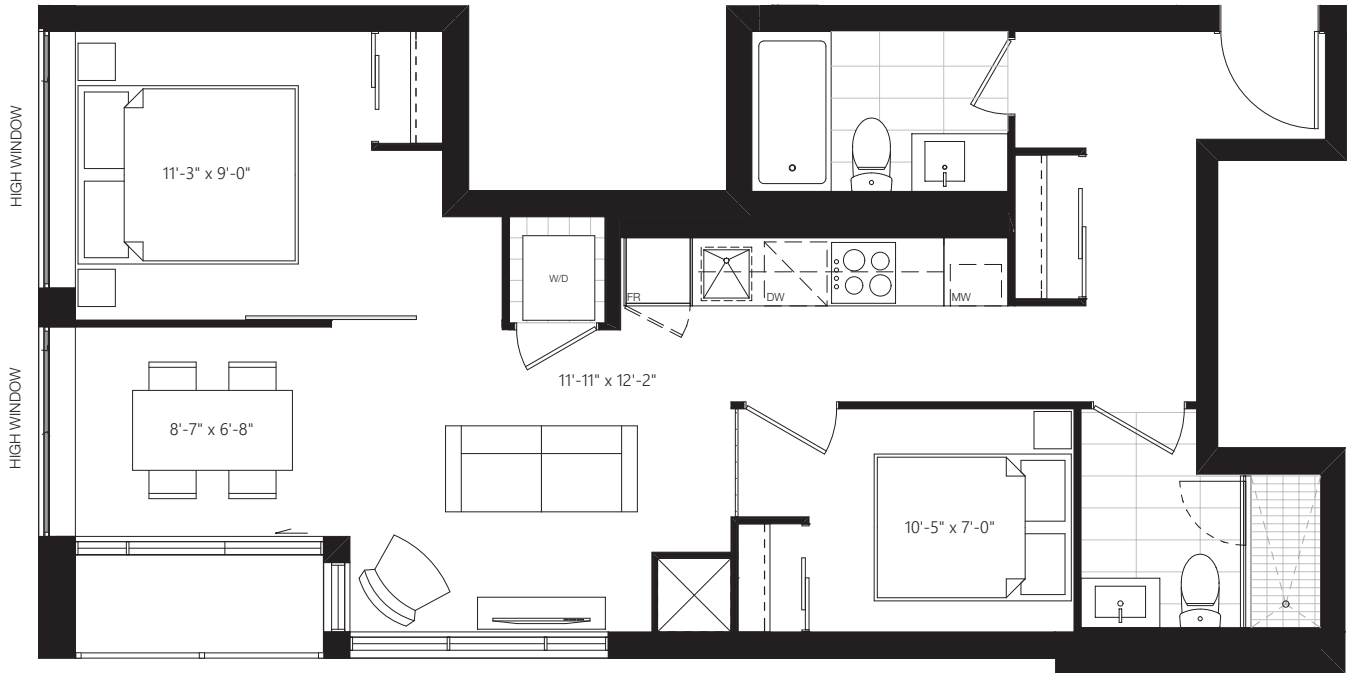

All sizes and specifications are subject to change without notice. E.&O.E.

E1

979 SF + 219 SF OUTDOOR

Quest.
 Leslieville - 1285 Queen St. E.

All sizes and specifications are subject to change without notice. E.&O.E.