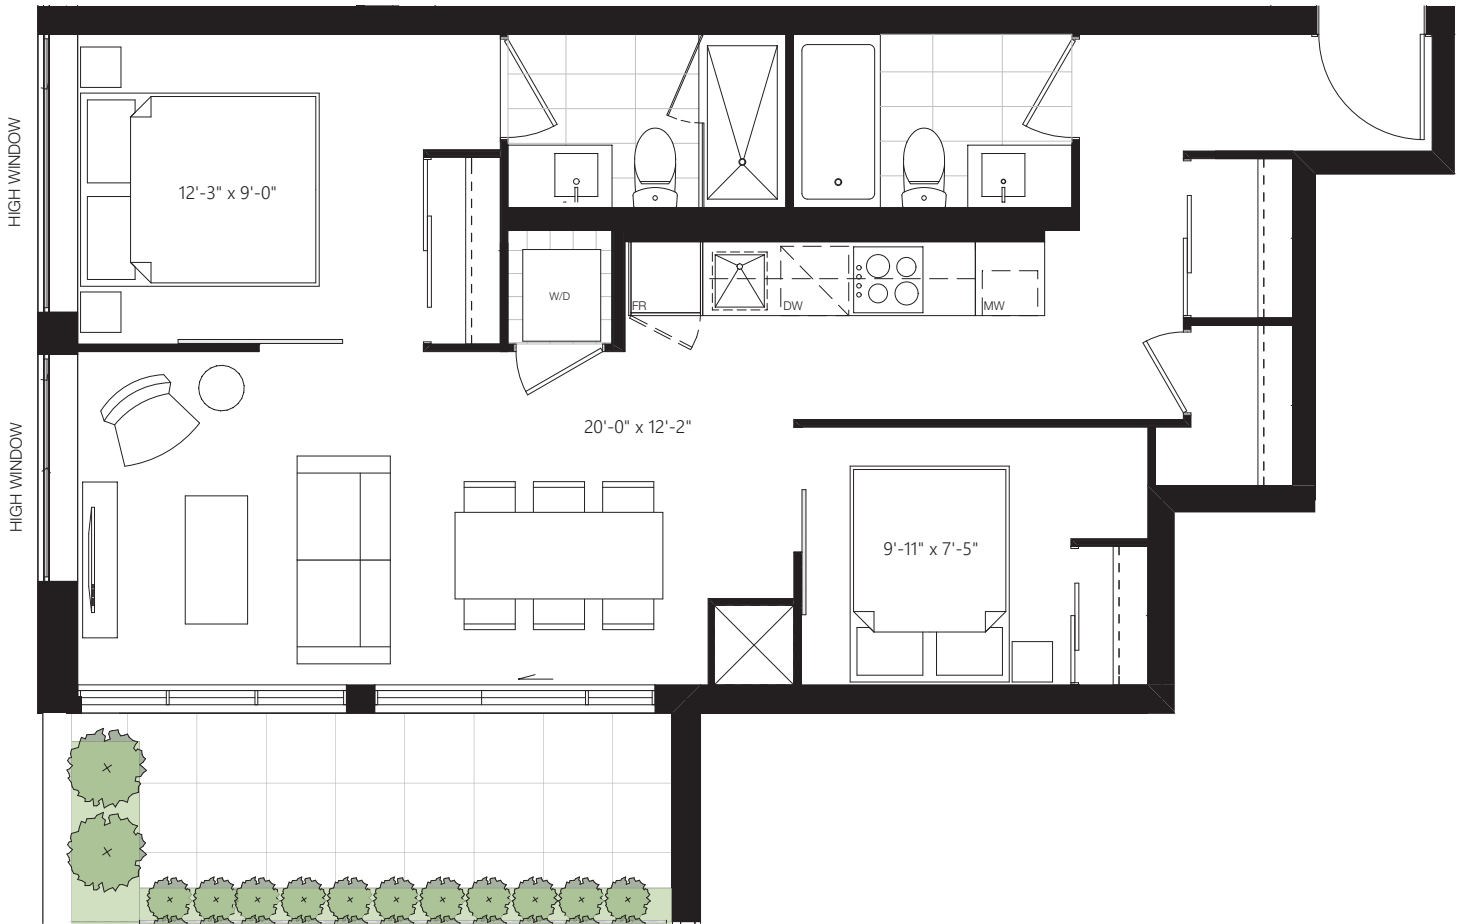

C3
725 SF + 104 SF TERRACE

All sizes and specifications are subject to change without notice. E.&O.E.

Quest.
Leslieville - 1285 Queen St. E.