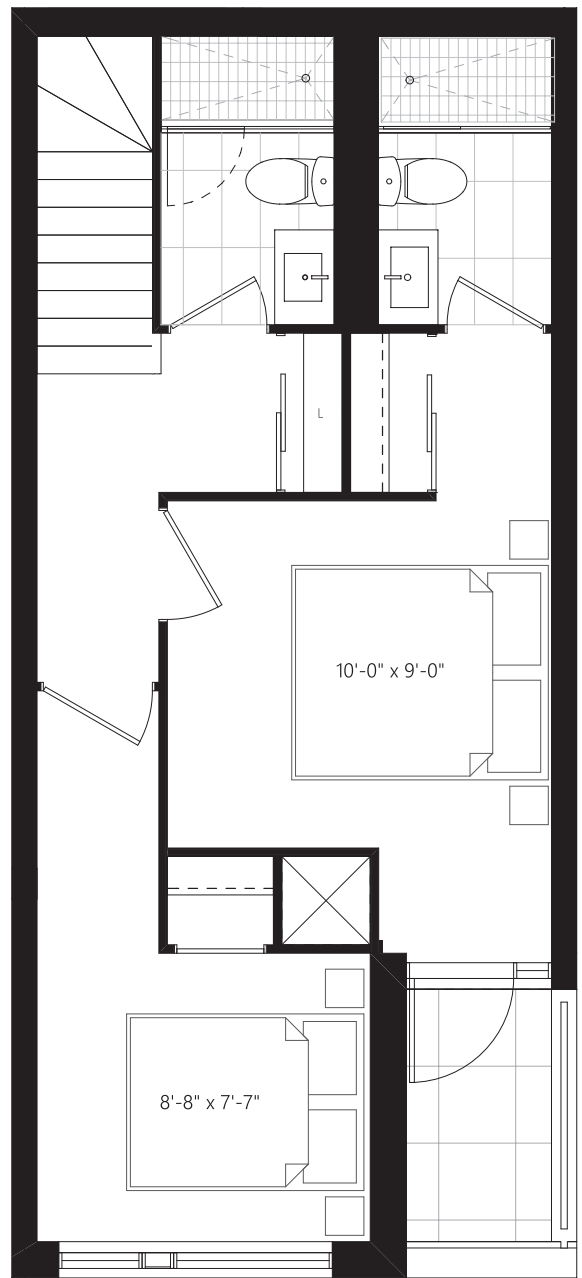

Quest.
 Leslieville - 1285 Queen St. E.

J
 790 SF + 186 SF TERRACE

All sizes and specifications are subject to change without notice. E.&O.E.

P
865 SF + 130 SF TERRACE

Quest.
Leslieville - 1285 Queen St. E.

All sizes and specifications are subject to change without notice. E.&O.E.

Quest.
 Leslieville - 1285 Queen St. E.

B1
 885 SF + 119 SF OUTDOOR

2F: 98sf
 3F: 119sf
 4F: 119sf

All sizes and specifications are subject to change without notice. E.&O.E.

Quest.
 Leslieville - 1285 Queen St. E.

THA
 885 SF + 25 SF OUTDOOR

All sizes and specifications are subject to change without notice. E.&O.E.

PH10
 955 SF + 309 SF TERRACE

Quest.
 Leslieville - 1285 Queen St. E.