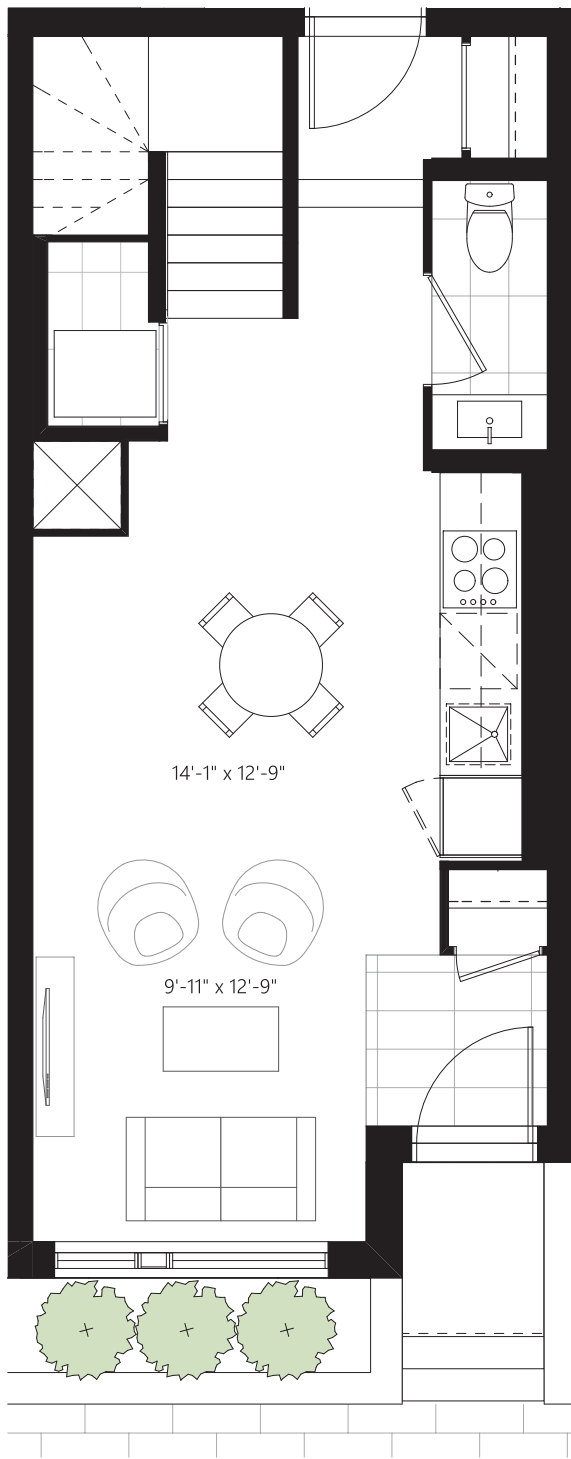

Quest.
Leslieville - 1285 Queen St. E.

G2
735 SF + 364 SF TERRACE

Quest.
 Leslieville - 1285 Queen St. E.

F3
 780 SF + 259 SF TERRACE

All sizes and specifications are subject to change without notice. E.&O.E.

Quest.
 Leslieville - 1285 Queen St. E.

J
 790 SF + 186 SF TERRACE

All sizes and specifications are subject to change without notice. E.&O.E.

P
865 SF + 130 SF TERRACE

Quest.
Leslieville - 1285 Queen St. E.

All sizes and specifications are subject to change without notice. E.&O.E.

Quest.
 Leslieville - 1285 Queen St. E.

B1
 885 SF + 119 SF OUTDOOR

2F: 98sf
 3F: 119sf
 4F: 119sf

All sizes and specifications are subject to change without notice. E.&O.E.

Quest.
 Leslieville - 1285 Queen St. E.

THA
 885 SF + 25 SF OUTDOOR

All sizes and specifications are subject to change without notice. E.&O.E.

PH10
 955 SF + 309 SF TERRACE

Quest.
 Leslieville - 1285 Queen St. E.