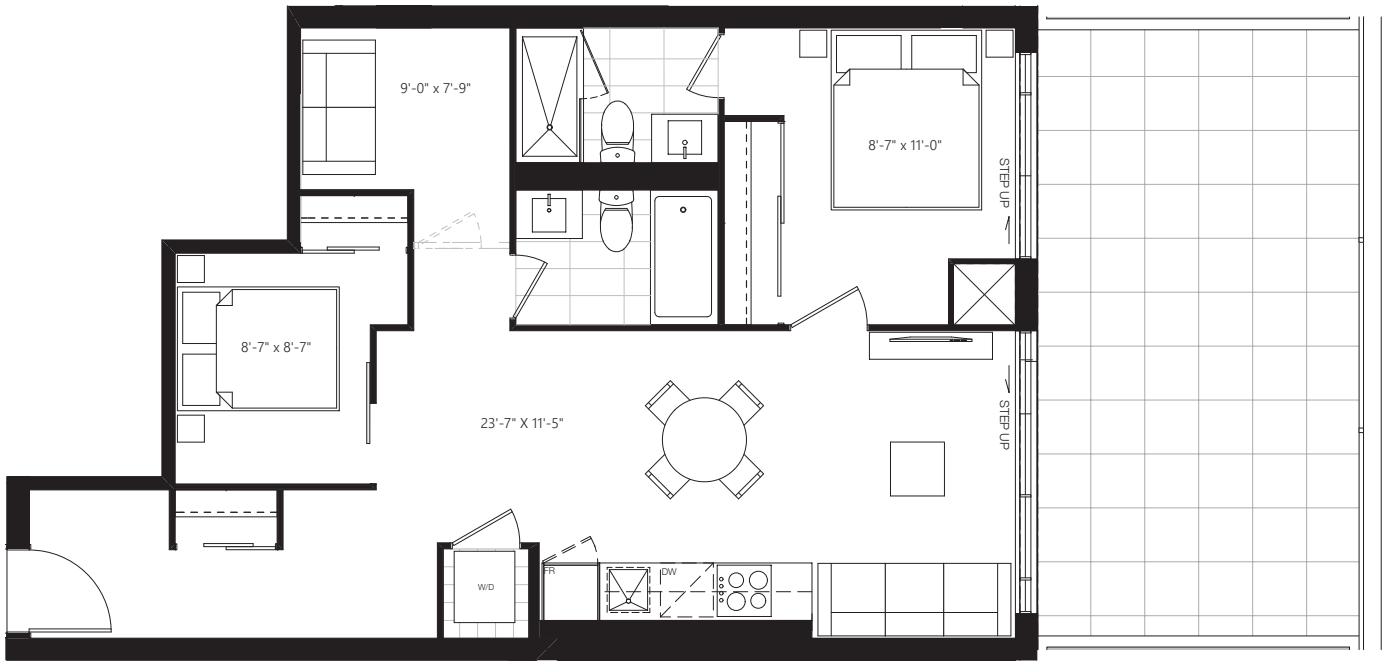

Quest.
Leslieville - 1285 Queen St. E.

PH2 / PH11
760 SF + 272 SF TERRACE

All sizes and specifications are subject to change without notice. E.&O.E.