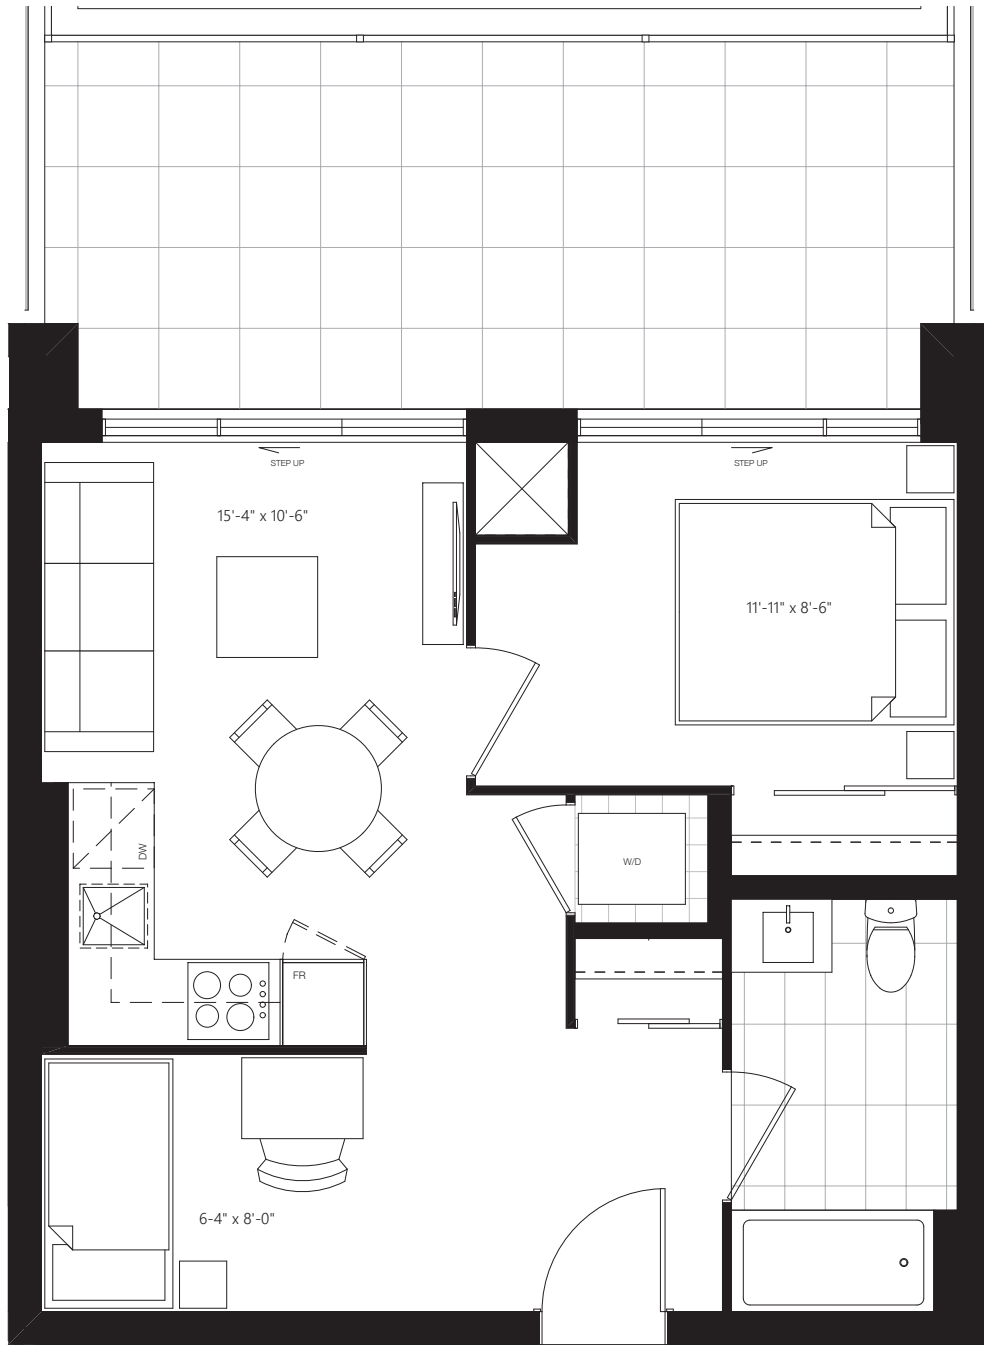

C5

701 SF + 25 SF OUTDOOR

Quest.

Leslieville - 1285 Queen St. E.

THE SIGNATURE COLLECTION

Quest.
Leslieville - 1285 Queen St. E.

Quest.
 Leslieville - 1285 Queen St. E.

PH9
 495 SF + 135 SF TERRACE

Quest.
 Leslieville - 1285 Queen St. E.

PH4
 535 SF + 136 SF TERRACE

All sizes and specifications are subject to change without notice. E.&O.E.

Quest.
 Leslieville - 1285 Queen St. E.

M
 535 SF + 205 SF TERRACE