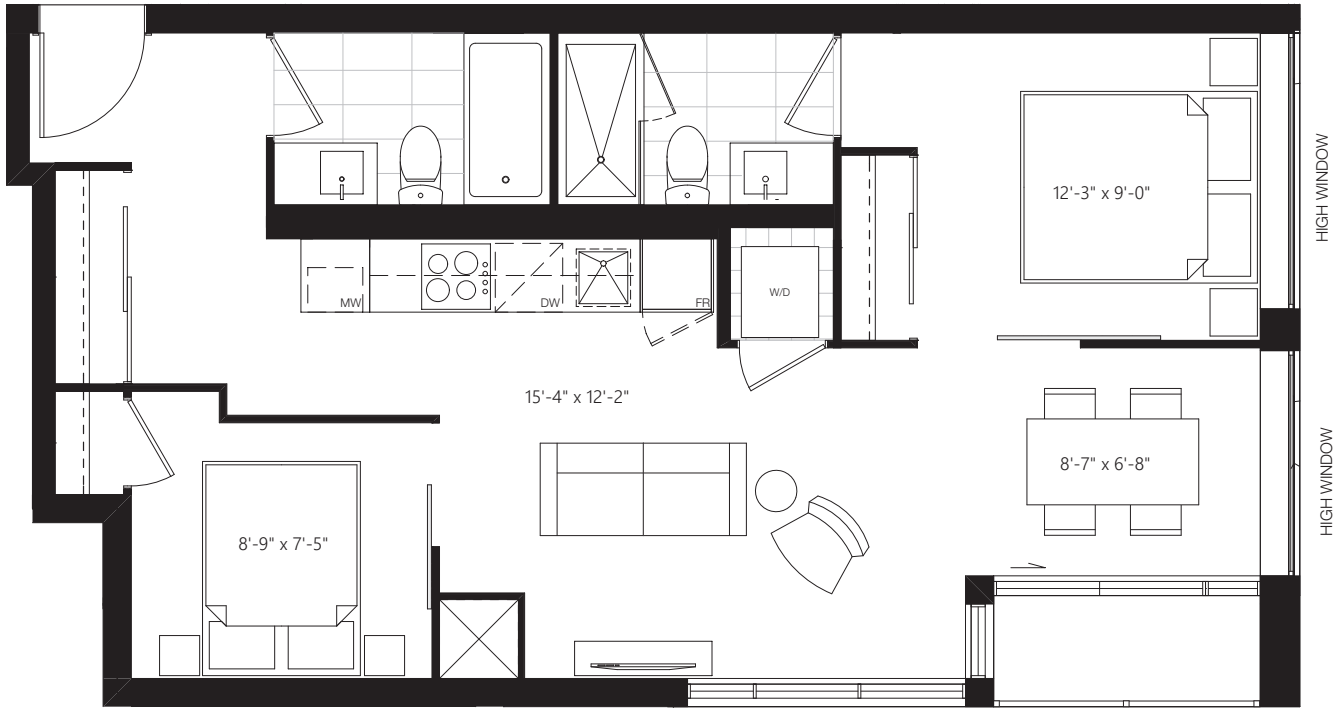

F2
 775 SF + 41 SF OUTDOOR

All sizes and specifications are subject to change without notice. E.&O.E.

Quest.
 Leslieville - 1285 Queen St. E.

F6C
 720 SF + 41 SF OUTDOOR

Quest.
 Leslieville - 1285 Queen St. E.

All sizes and specifications are subject to change without notice. E.&O.E.

Quest.
 Leslieville - 1285 Queen St. E.

F1
 735 SF + 41 SF OUTDOOR

All sizes and specifications are subject to change without notice. E.&O.E.

C4
 698 SF + 25 SF OUTDOOR

Quest.
 Leslieville - 1285 Queen St. E.

All sizes and specifications are subject to change without notice. E.&O.E.

Quest.
 Leslieville - 1285 Queen St. E.

C2
 696 SF + 25 SF OUTDOOR