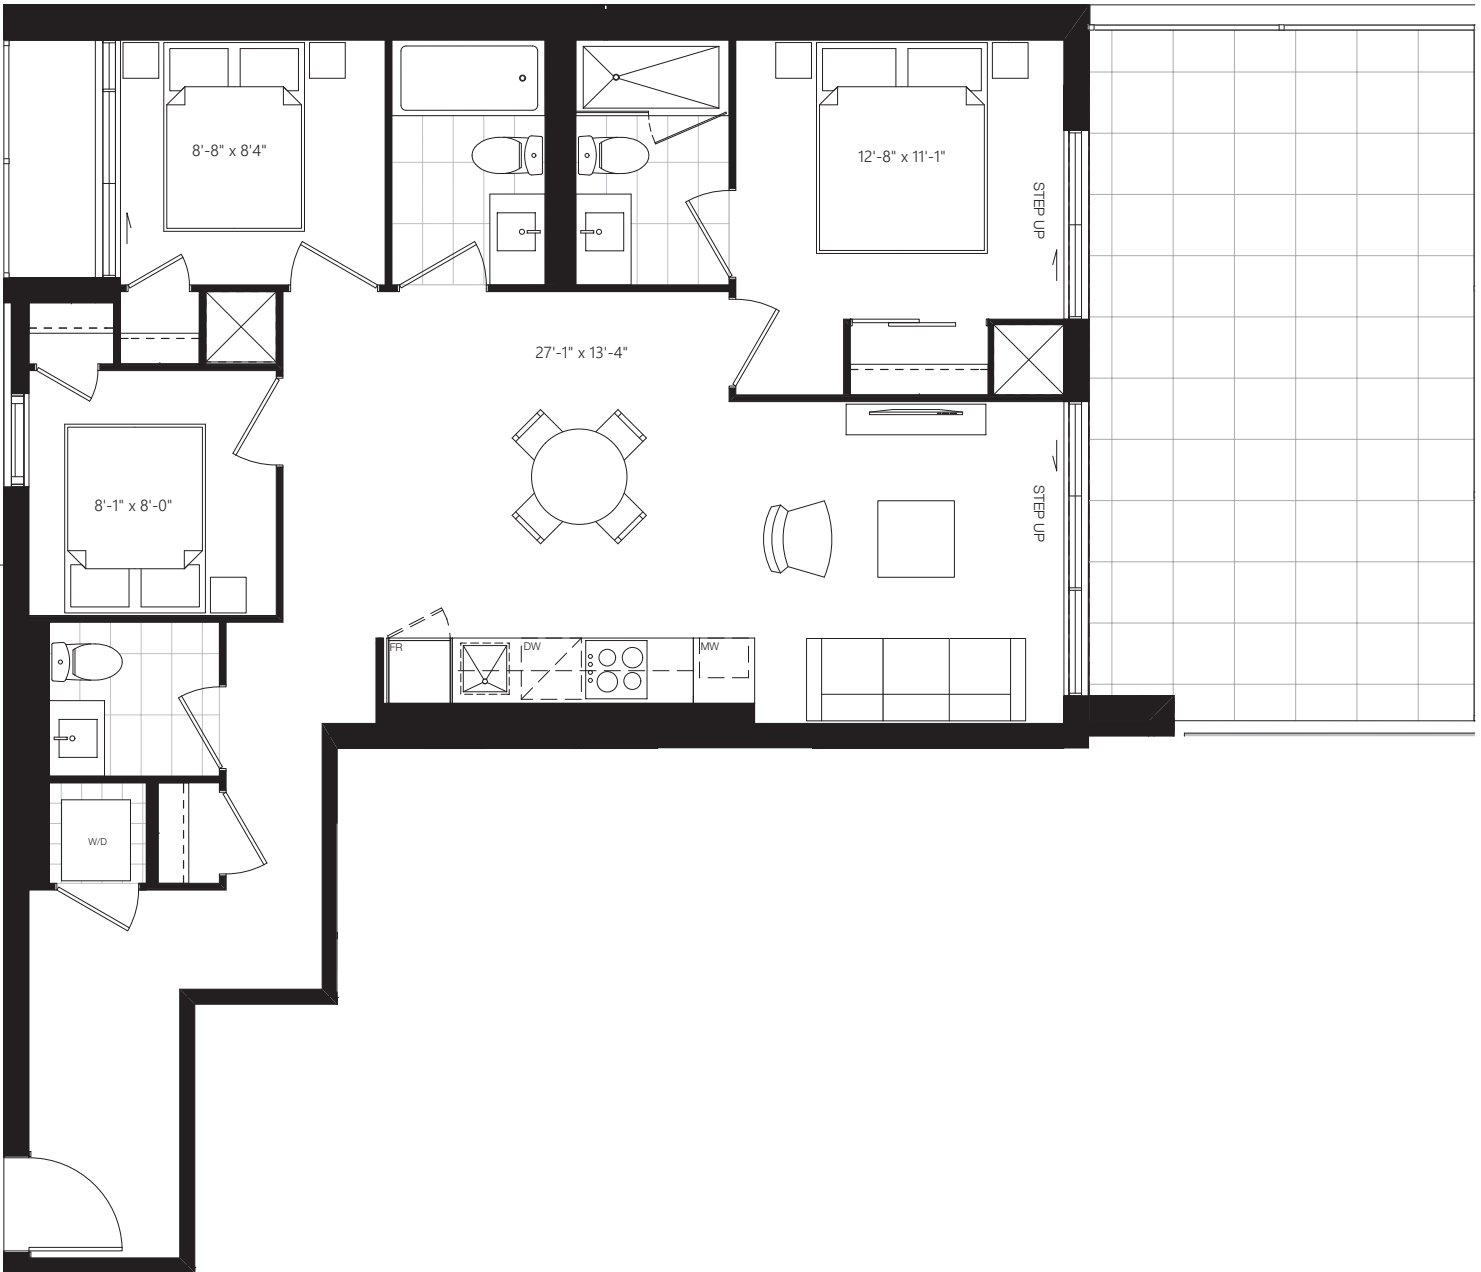

PH10
955 SF + 309 SF TERRACE

Quest.
Leslieville - 1285 Queen St. E.

All sizes and specifications are subject to change without notice. E.&O.E.