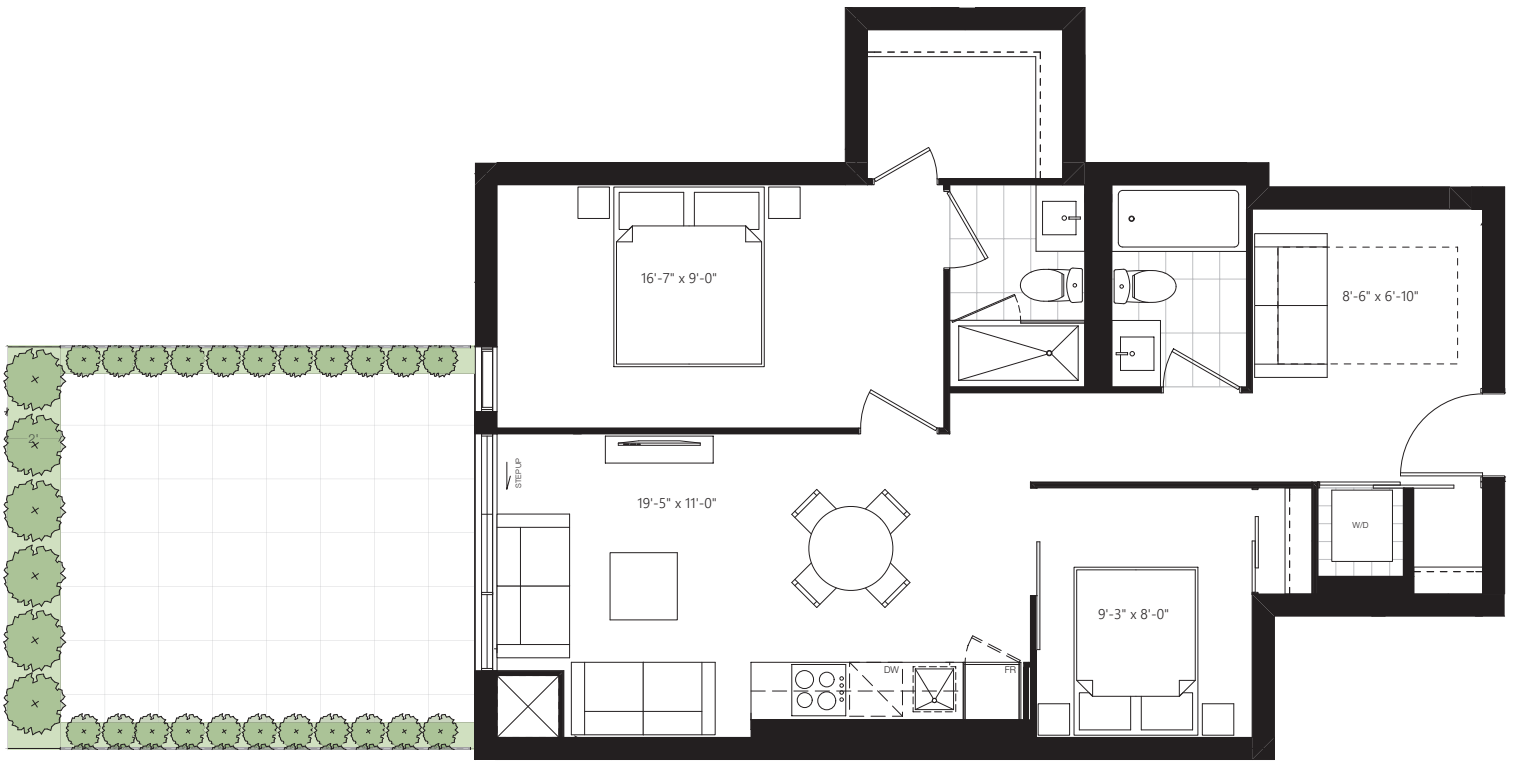

E5

820 SF + 258 SF TERRACE

All sizes and specifications are subject to change without notice. E.&O.E.

Quest.
Leslieville - 1285 Queen St. E.