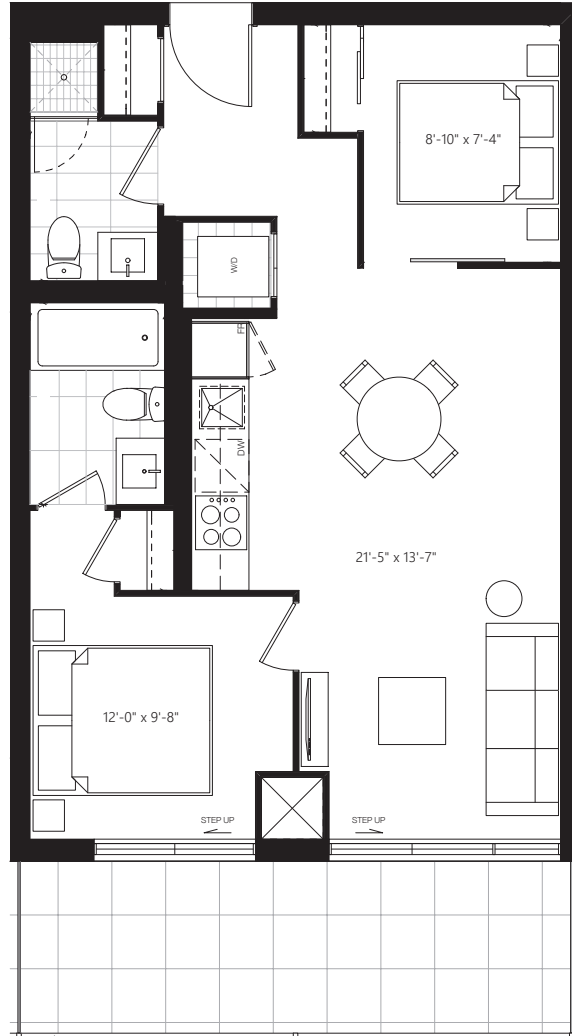

PH7

1170 SF + 240 SF TERRACE

Quest.
 Leslieville - 1285 Queen St. E.

All sizes and specifications are subject to change without notice. E.&O.E.

Quest.
 Leslieville - 1285 Queen St. E.

PH6
 1340 SF + 927 SF TERRACE

All sizes and specifications are subject to change without notice. E.&O.E.

E5

820 SF + 258 SF TERRACE

All sizes and specifications are subject to change without notice. E.&O.E.

Quest.
 Leslieville - 1285 Queen St. E.

Quest.
 Leslieville - 1285 Queen St. E.

01
 650 SF + 135 SF TERRACE

All sizes and specifications are subject to change without notice. E.&O.E.

Quest.
 Leslieville - 1285 Queen St. E.

02
 650 SF + 135 SF TERRACE