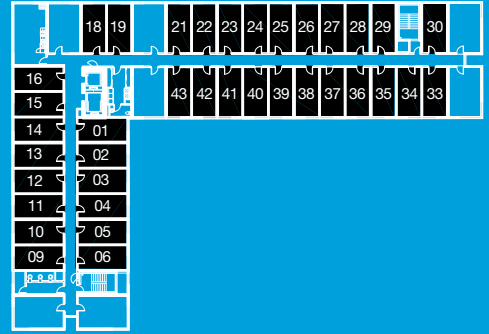

## Studio A

274 sf.

Renderings are artist's concept. All dimensions, specifications, drawings and floor plans are approximate and are subject to change without notice. Actual square footage may vary from that stated hereon. E. & O.E.