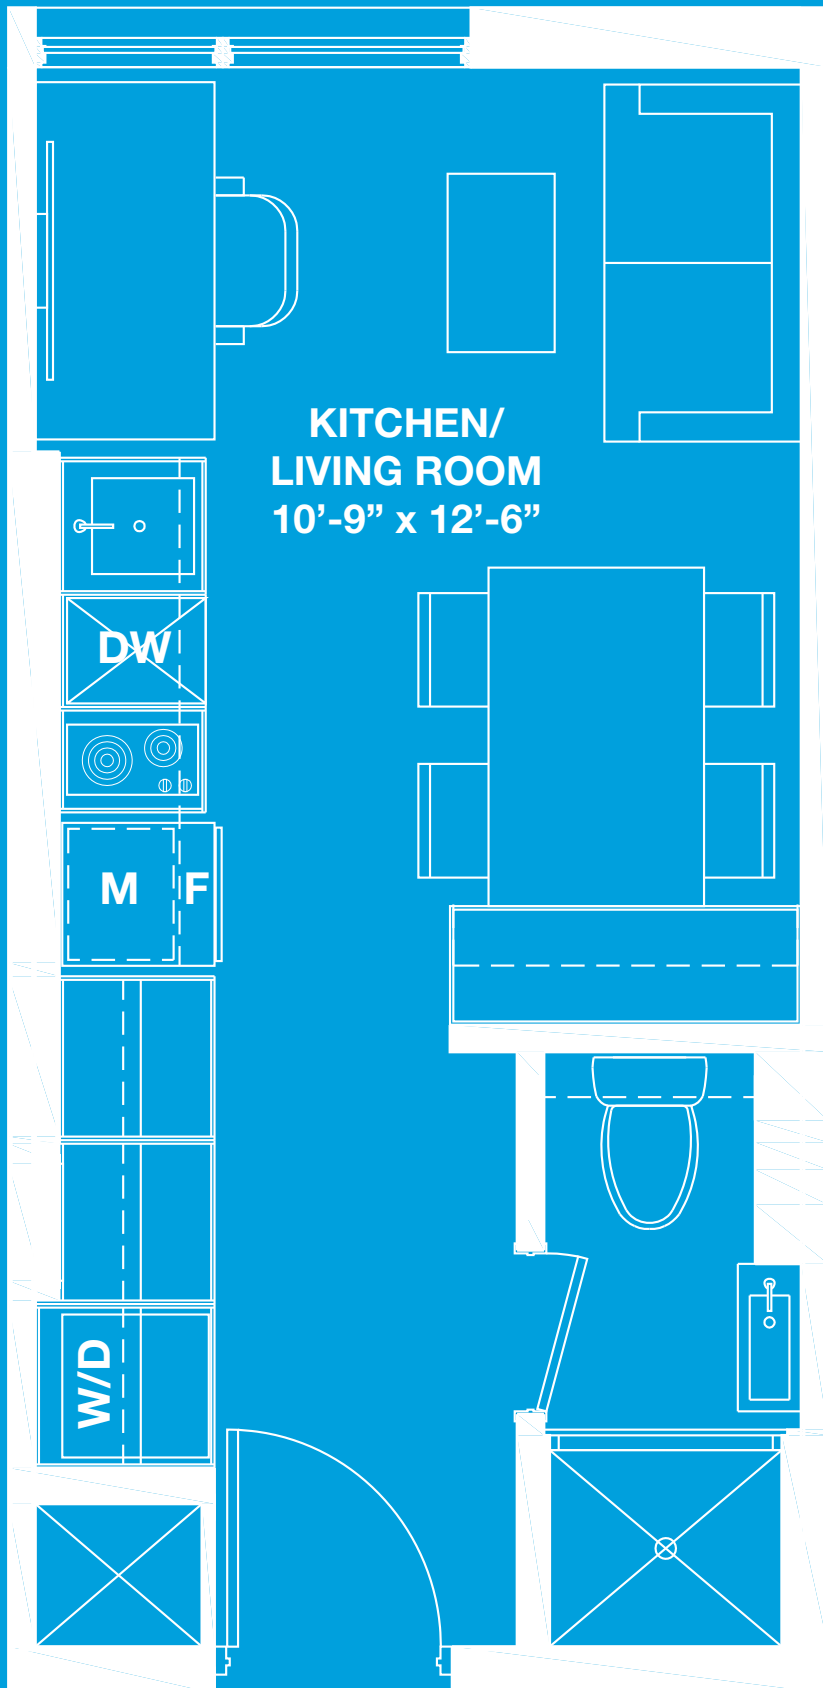

## Studio A

274 sf.

Renderings are artist's concept. All dimensions, specifications, drawings and floor plans are approximate and are subject to change without notice. Actual square footage may vary from that stated hereon. E. & O.E.