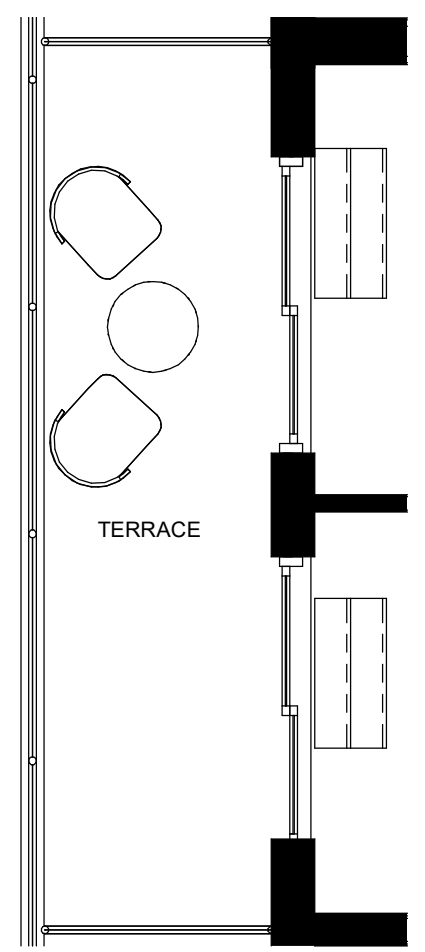

UNITS: 617, 620, 621
717, 720, 721
817, 820, 821
915, 918, 919

UNIT TYPE 1B9 465.35 SF