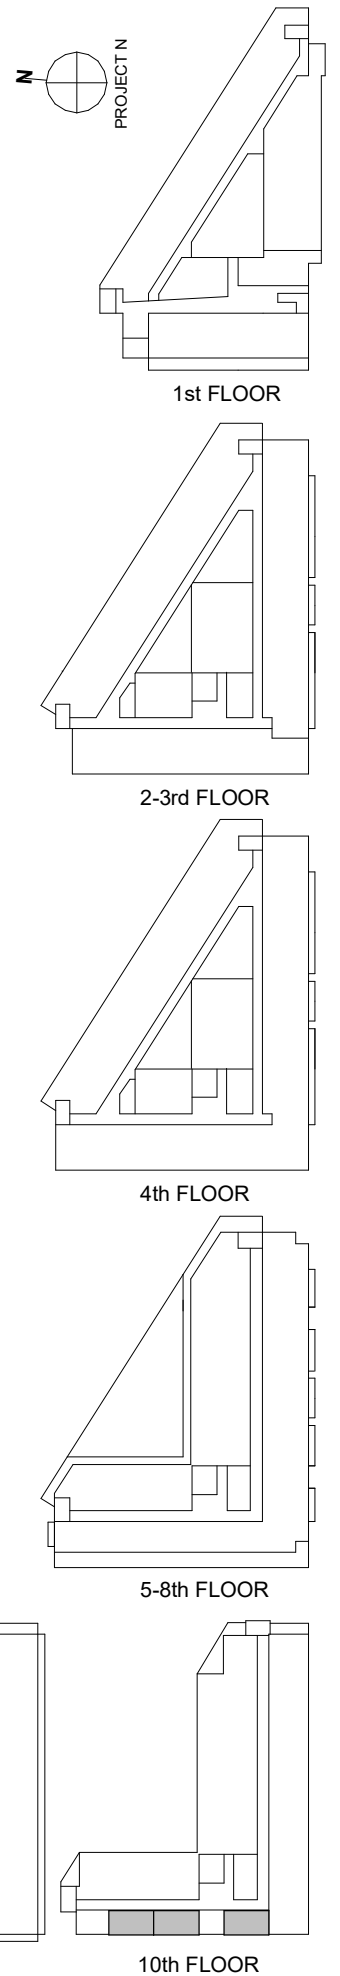

Schedule 'A'
652 PRINCESS STREET, KINGSTON, ON.

UNITS: 927, 928, 930

UNITS: 1027, 1028, 1030

UNIT TYPE 1B12 469.41 SF