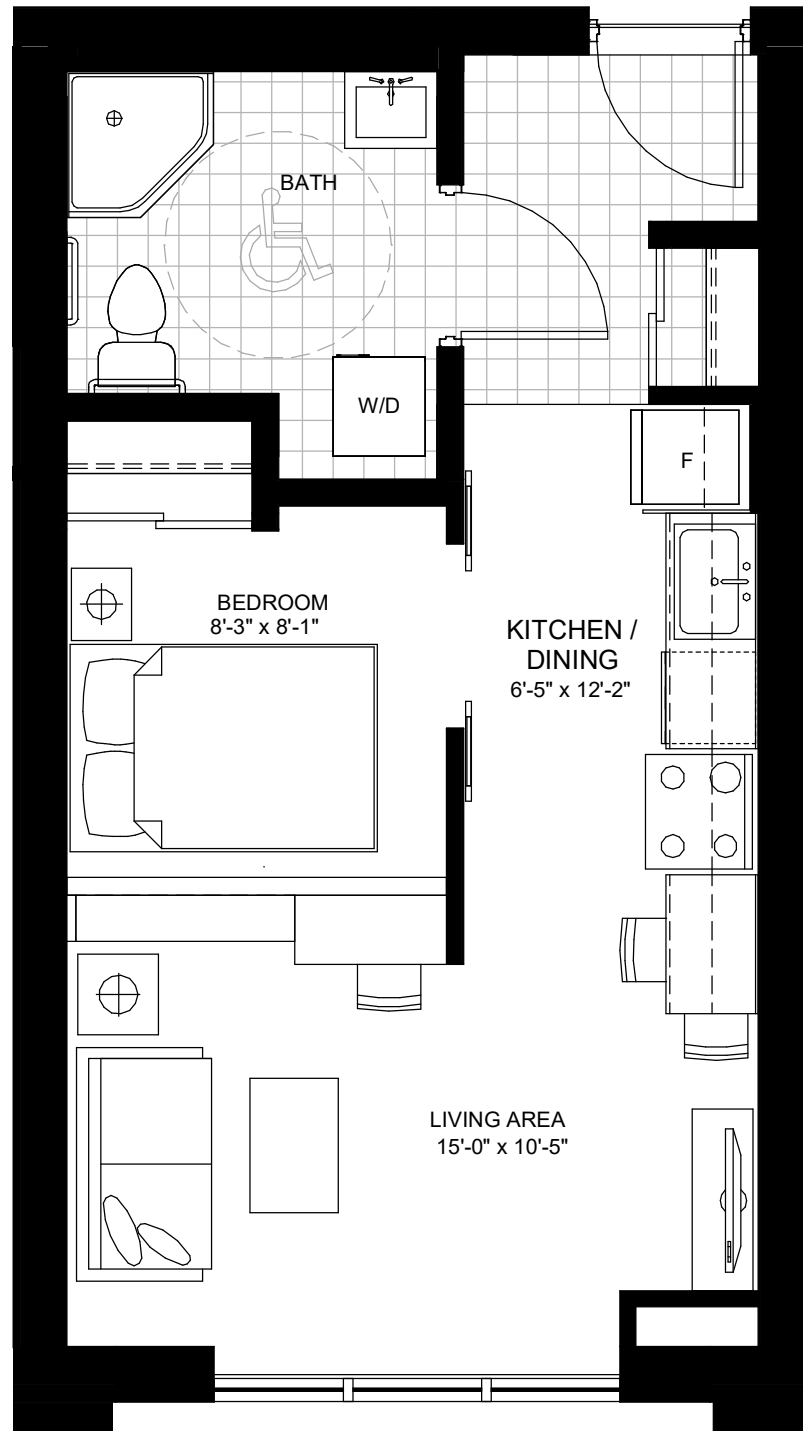

1st FLOOR

2-3rd FLOOR

4th FLOOR

5-8th FLOOR

9th FLOOR

10th FLOOR

UNIT TYPE 1B2

446.28 SF

UNITS: 502, 509
602, 609
702, 709
802, 809

UNITS: 204, 205, 206
304, 305, 306,
404, 405, 406,
501, 503, 504, 505, 506, 510
601, 603, 604, 605, 606, 610
701, 703, 704, 705, 706, 710
801, 803, 804, 805, 806, 810

UNIT TYPE 1B4 446.28 SF

Schedule 'A'
652 PRINCESS STREET, KINGSTON, ON.

UNITS: 231, 331,
432

UNIT TYPE 1B6 488.61 SF

UNIT: 105 AREA: 493.92 SF

1st FLOOR

2-3rd FLOOR

4th FLOOR

5-8th FLOOR

9th FLOOR

10th FLOOR

UNITS: 617, 620, 621
717, 720, 721
817, 820, 821
915, 918, 919

1st FLOOR

2-3rd FLOOR

4th FLOOR

5-8th FLOOR