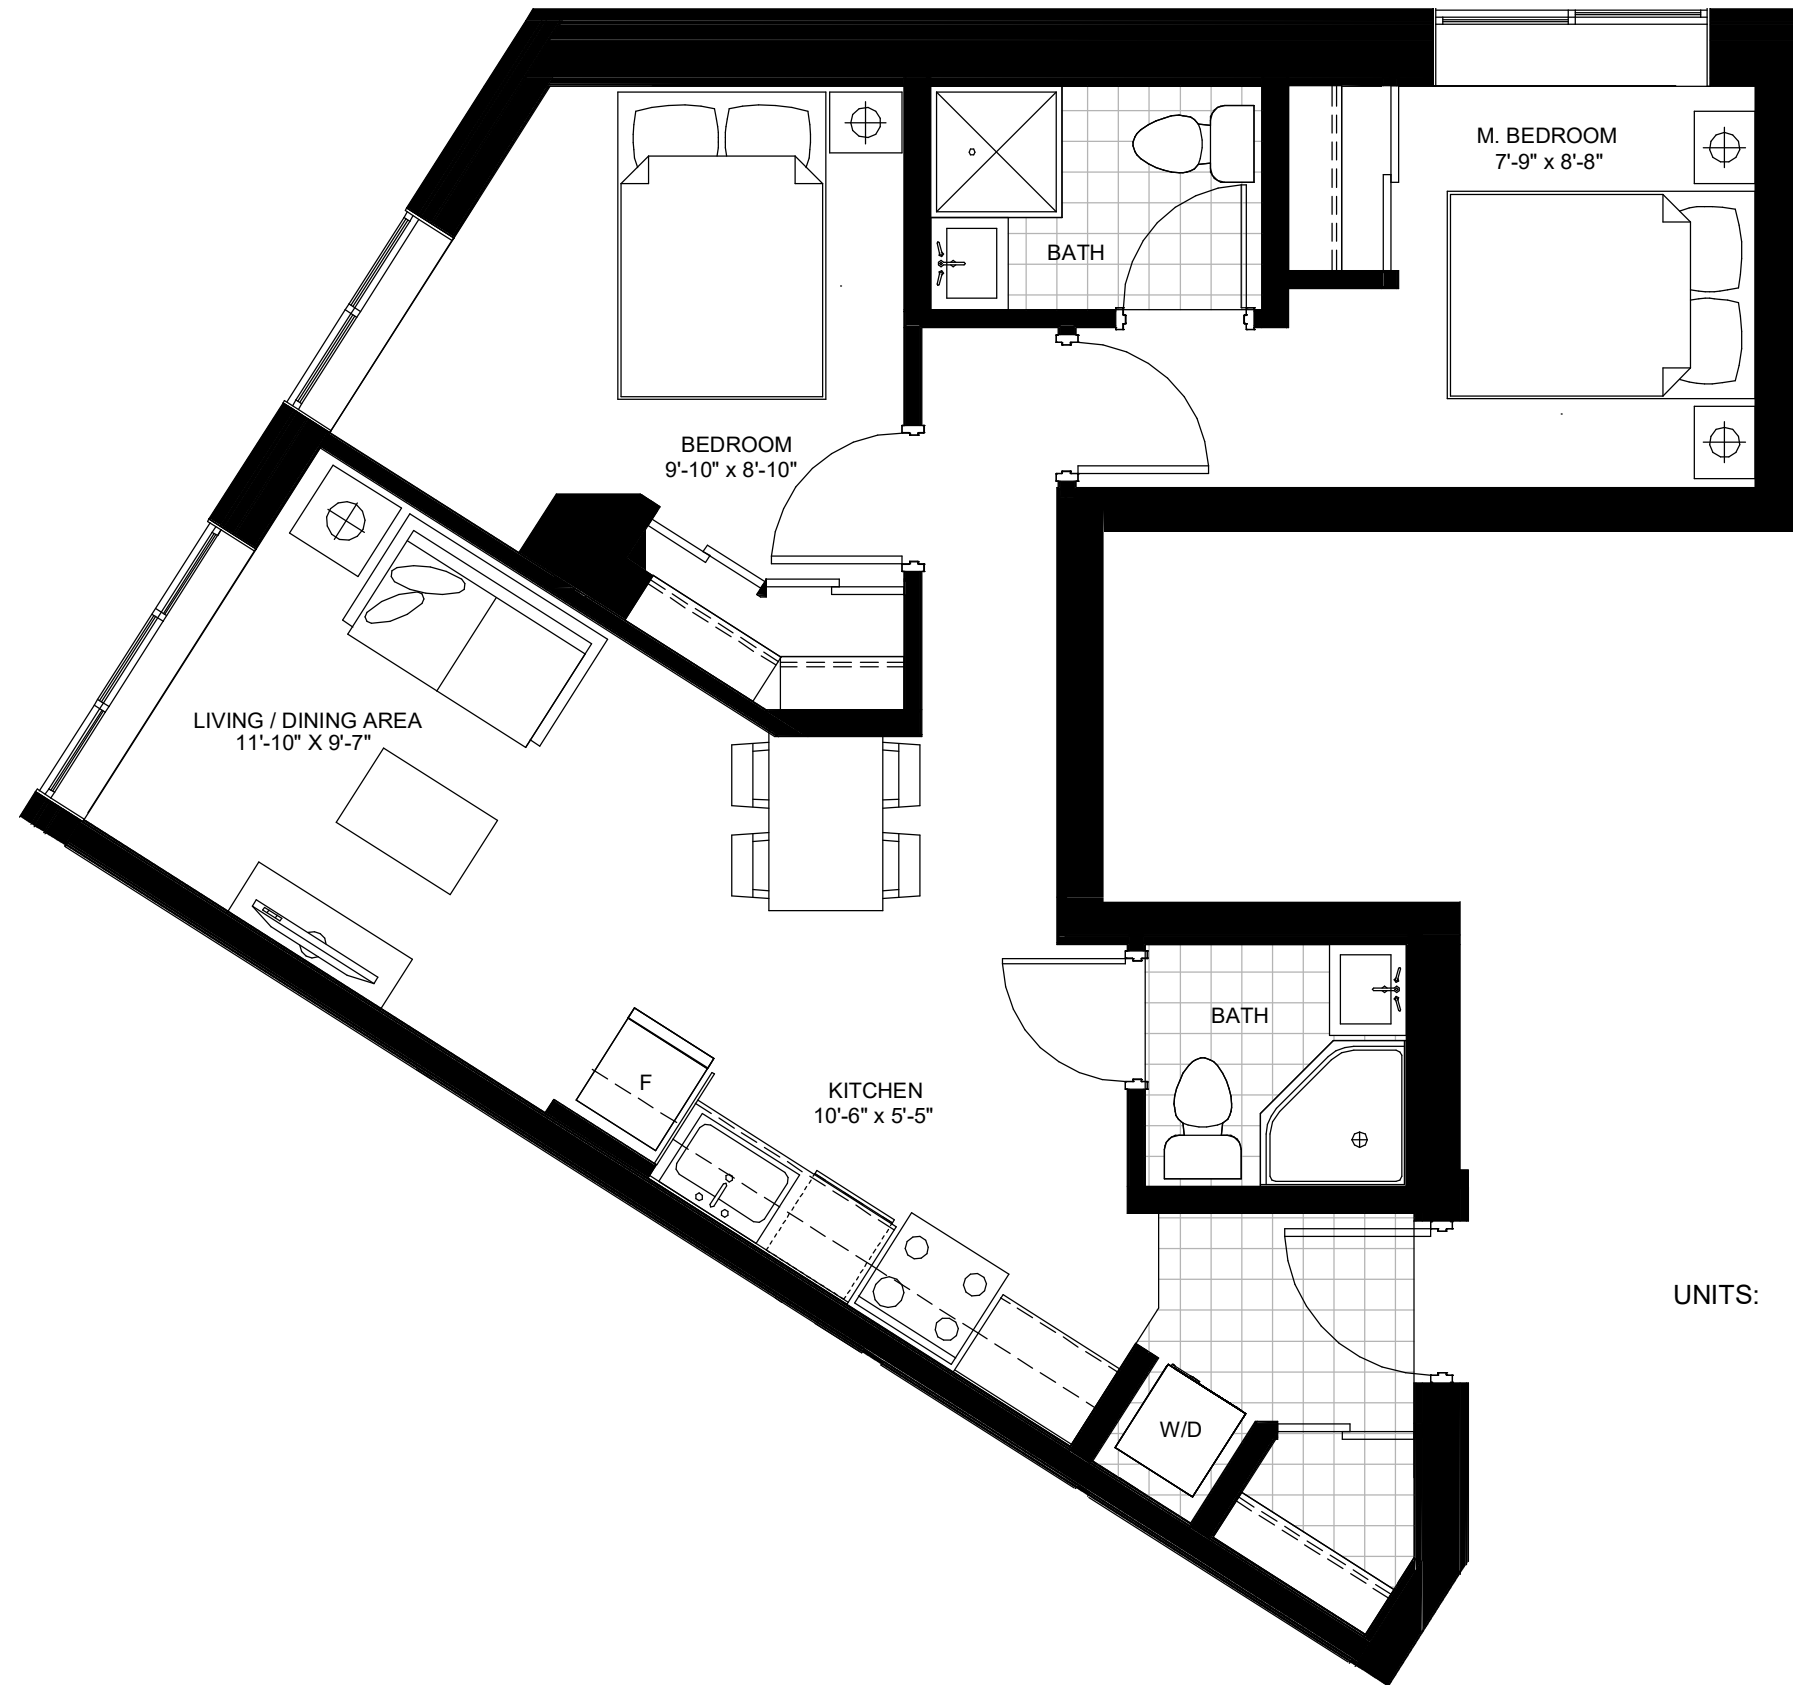

1st FLOOR

2-3rd FLOOR

4th FLOOR

5-8th FLOOR

9th FLOOR

10th FLOOR

UNIT TYPE 1B2

446.28 SF

UNIT TYPE 2B1 683.68 SF

1st FLOOR

2-3rd FLOOR

4th FLOOR

5-8th FLOOR

9th FLOOR

10th FLOOR

Schedule 'A'
652 PRINCESS STREET, KINGSTON, ON.