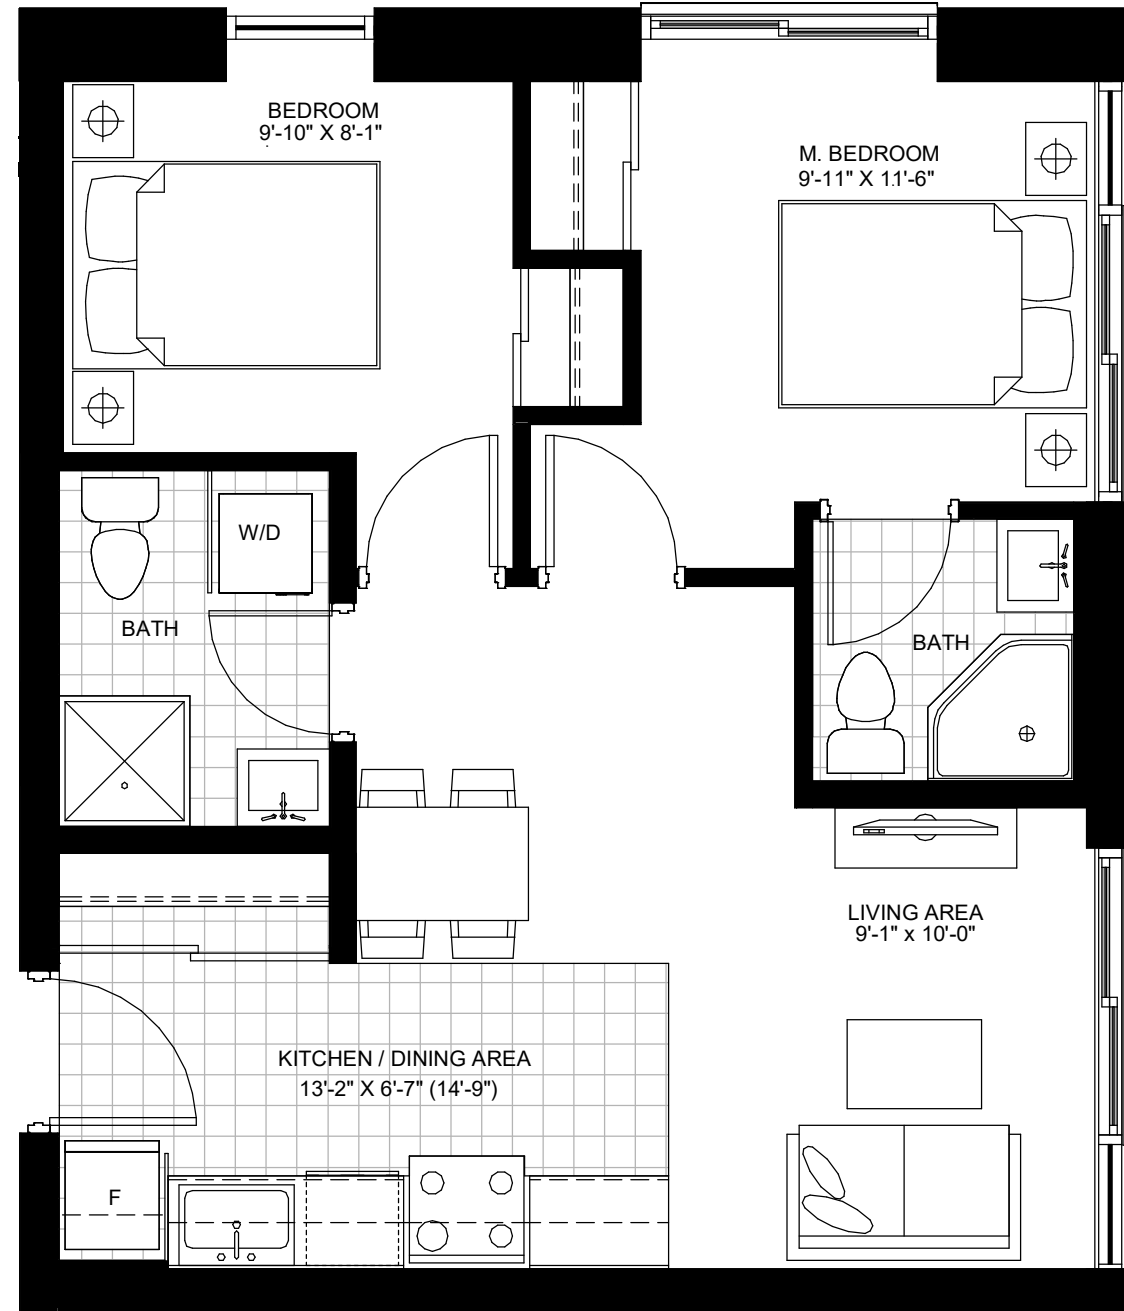

9th FLOOR

10th FLOOR

Schedule 'A'
652 PRINCESS STREET, KINGSTON, ON.

UNITS: 927, 928, 930

UNITS: 1027, 1028, 1030

UNIT TYPE 1B12 469.41 SF

Schedule 'A'
652 PRINCESS STREET, KINGSTON, ON.

UNITS: 226,
326,
426 AREA: 502.12 SF

UNIT TYPE 2B1 683.68 SF

1st FLOOR

2-3rd FLOOR

4th FLOOR

5-8th FLOOR

9th FLOOR

10th FLOOR

Schedule 'A'
652 PRINCESS STREET, KINGSTON, ON.

5-8th FLOOR

9th FLOOR

10th FLOOR

Schedule 'A'
652 PRINCESS STREET, KINGSTON, ON.

UNIT: 1011

UNIT: 911

UNIT TYPE 2B18 660.80 SF

1st FLOOR

2-3rd FLOOR

4th FLOOR

5-8th FLOOR

9th FLOOR

10th FLOOR