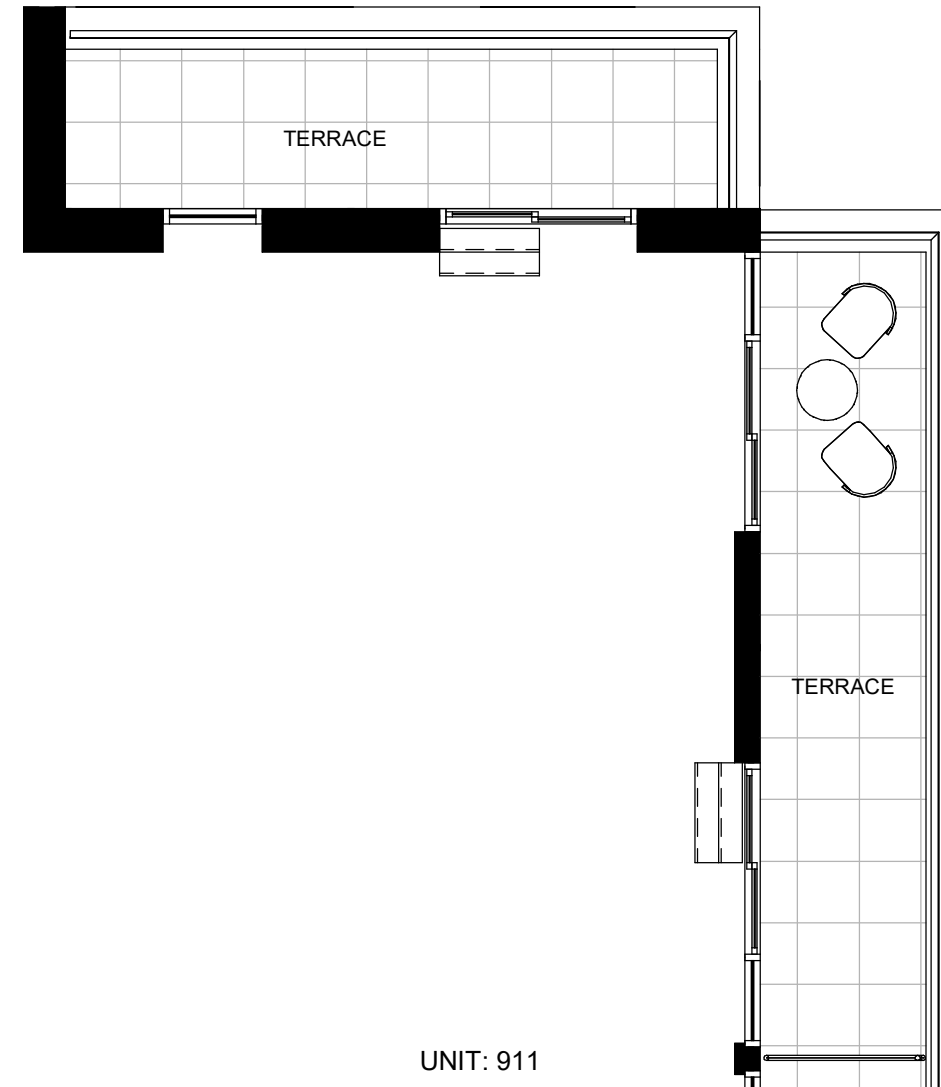

5-8th FLOOR

9th FLOOR

10th FLOOR

Schedule 'A'
652 PRINCESS STREET, KINGSTON, ON.

UNIT: 1011

UNIT: 911

UNIT TYPE 2B18 660.80 SF

1st FLOOR