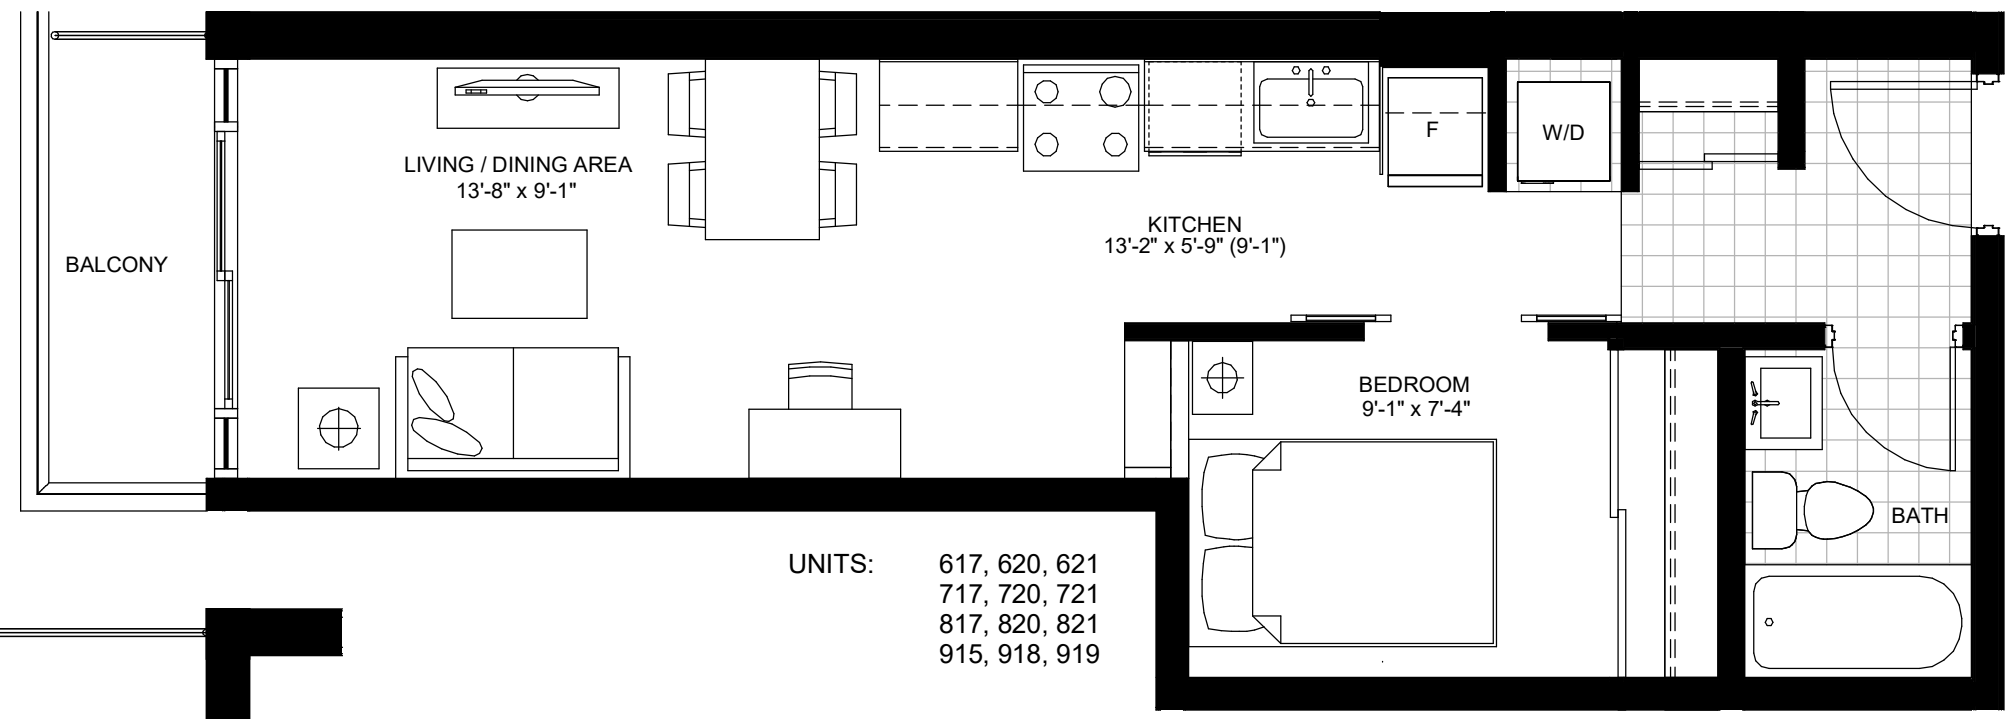

UNIT TYPE 1B4 446.28 SF

Schedule 'A'
652 PRINCESS STREET, KINGSTON, ON.

UNITS: 231, 331,
432

UNIT TYPE 1B6 488.61 SF

UNIT: 105 AREA: 493.92 SF

1st FLOOR

2-3rd FLOOR

4th FLOOR

5-8th FLOOR

9th FLOOR

10th FLOOR

UNITS: 617, 620, 621
717, 720, 721
817, 820, 821
915, 918, 919

1st FLOOR

2-3rd FLOOR

4th FLOOR

5-8th FLOOR