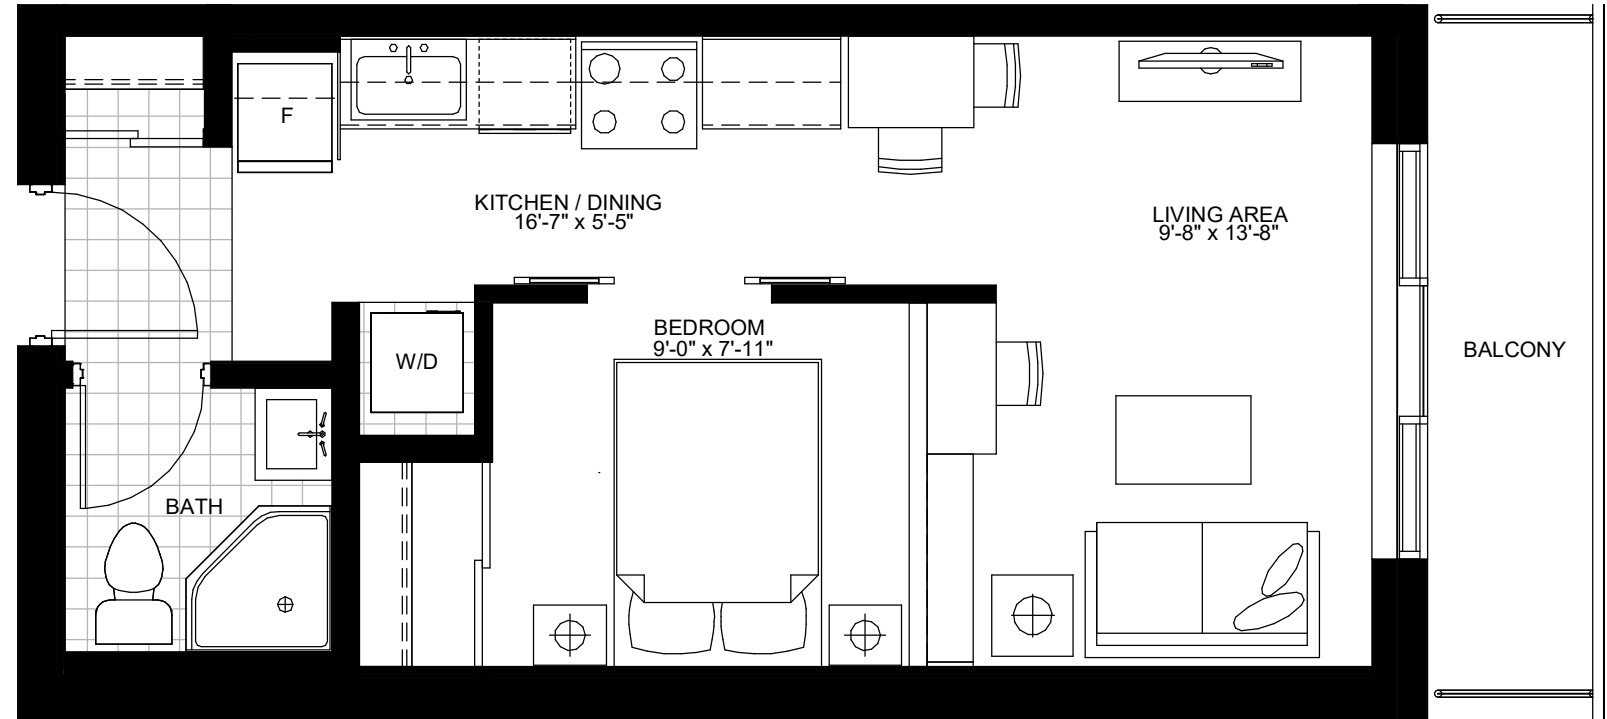

1st FLOOR

2-3rd FLOOR

4th FLOOR

5-8th FLOOR

9th FLOOR

10th FLOOR

UNIT TYPE 1B2

446.28 SF

Schedule 'A'

652 PRINCESS STREET, KINGSTON, ON.

UNITS: 202, 203, 209, 210
302, 303, 309, 310
402, 403, 409, 410

UNITS: 201, 301, 401
AREA: 450.23 SF

UNITS: 501, 502, 503, 504, 505, 506, 509, 510
AREA: 441.35 SF

2-3rd FLOOR

4th FLOOR

5-8th FLOOR

9th FLOOR

10th FLOOR