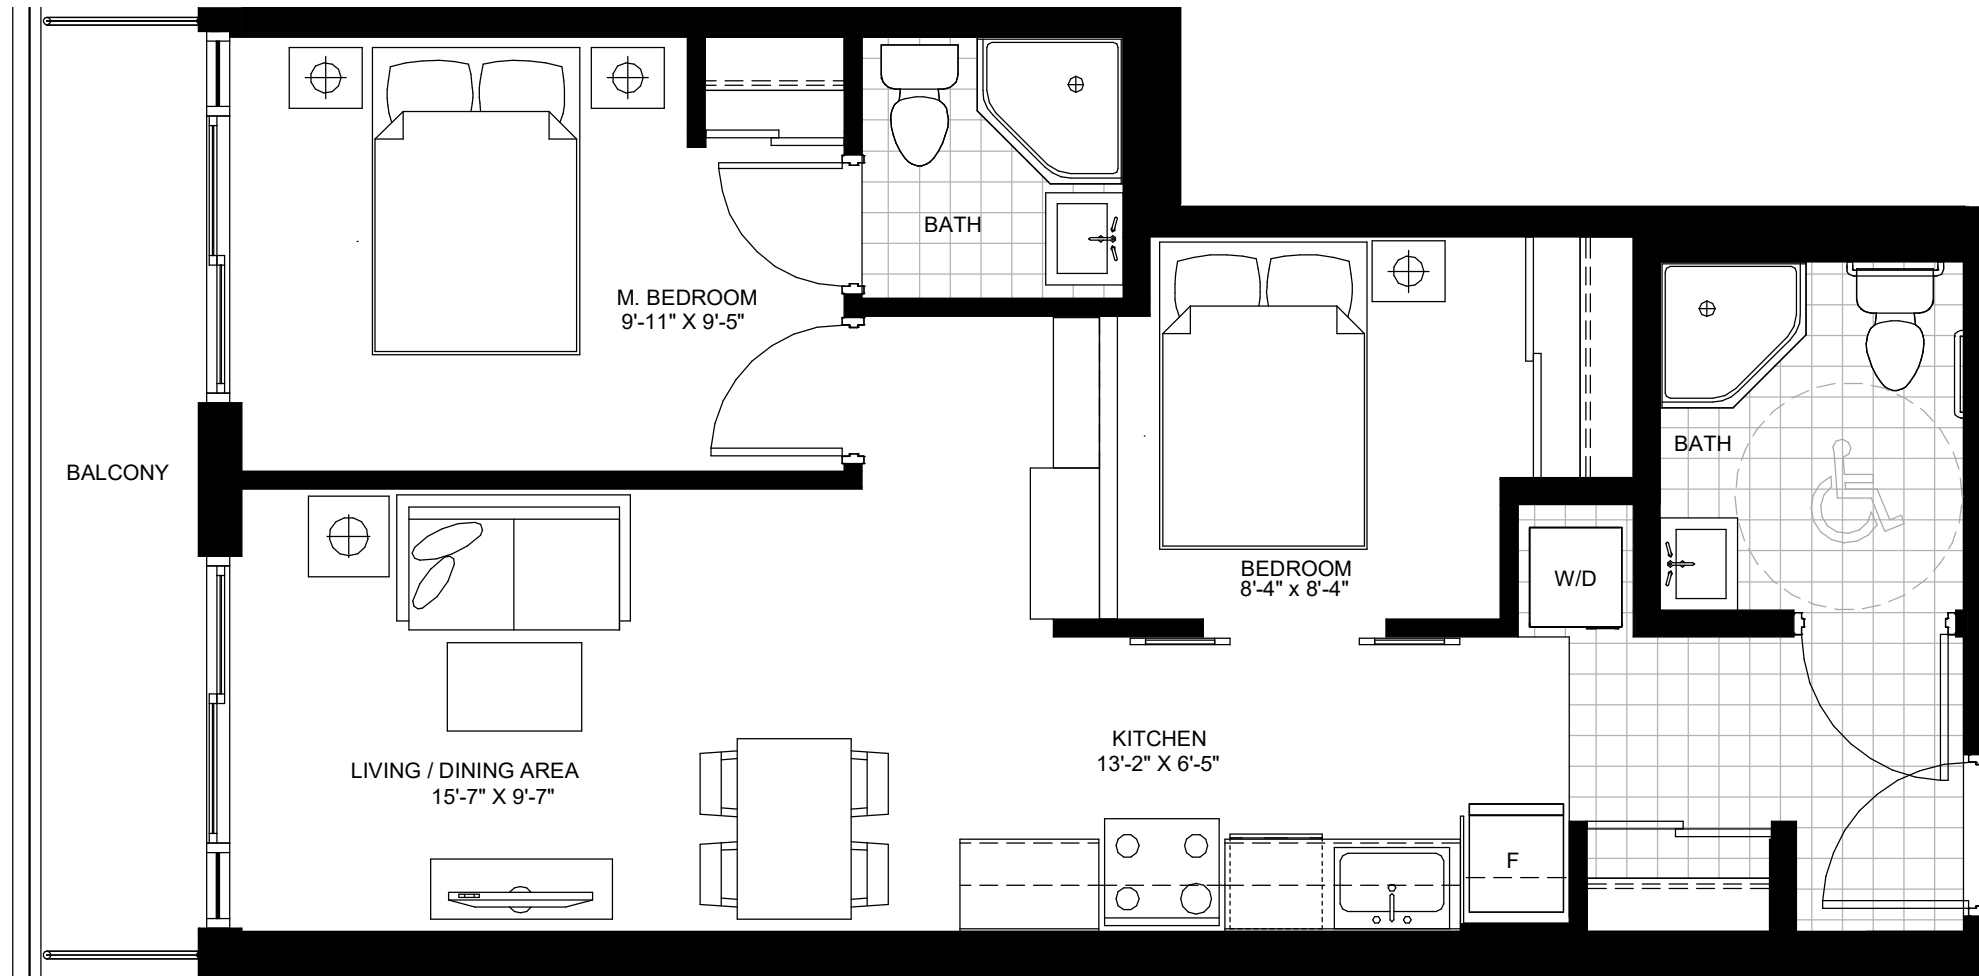

Schedule 'A'
652 PRINCESS STREET, KINGSTON, ON.

1. UNITS:
2. 618
   - 718
   - 818
   - 916
   - 1016

UNIT TYPE 2B7   710.60 SF