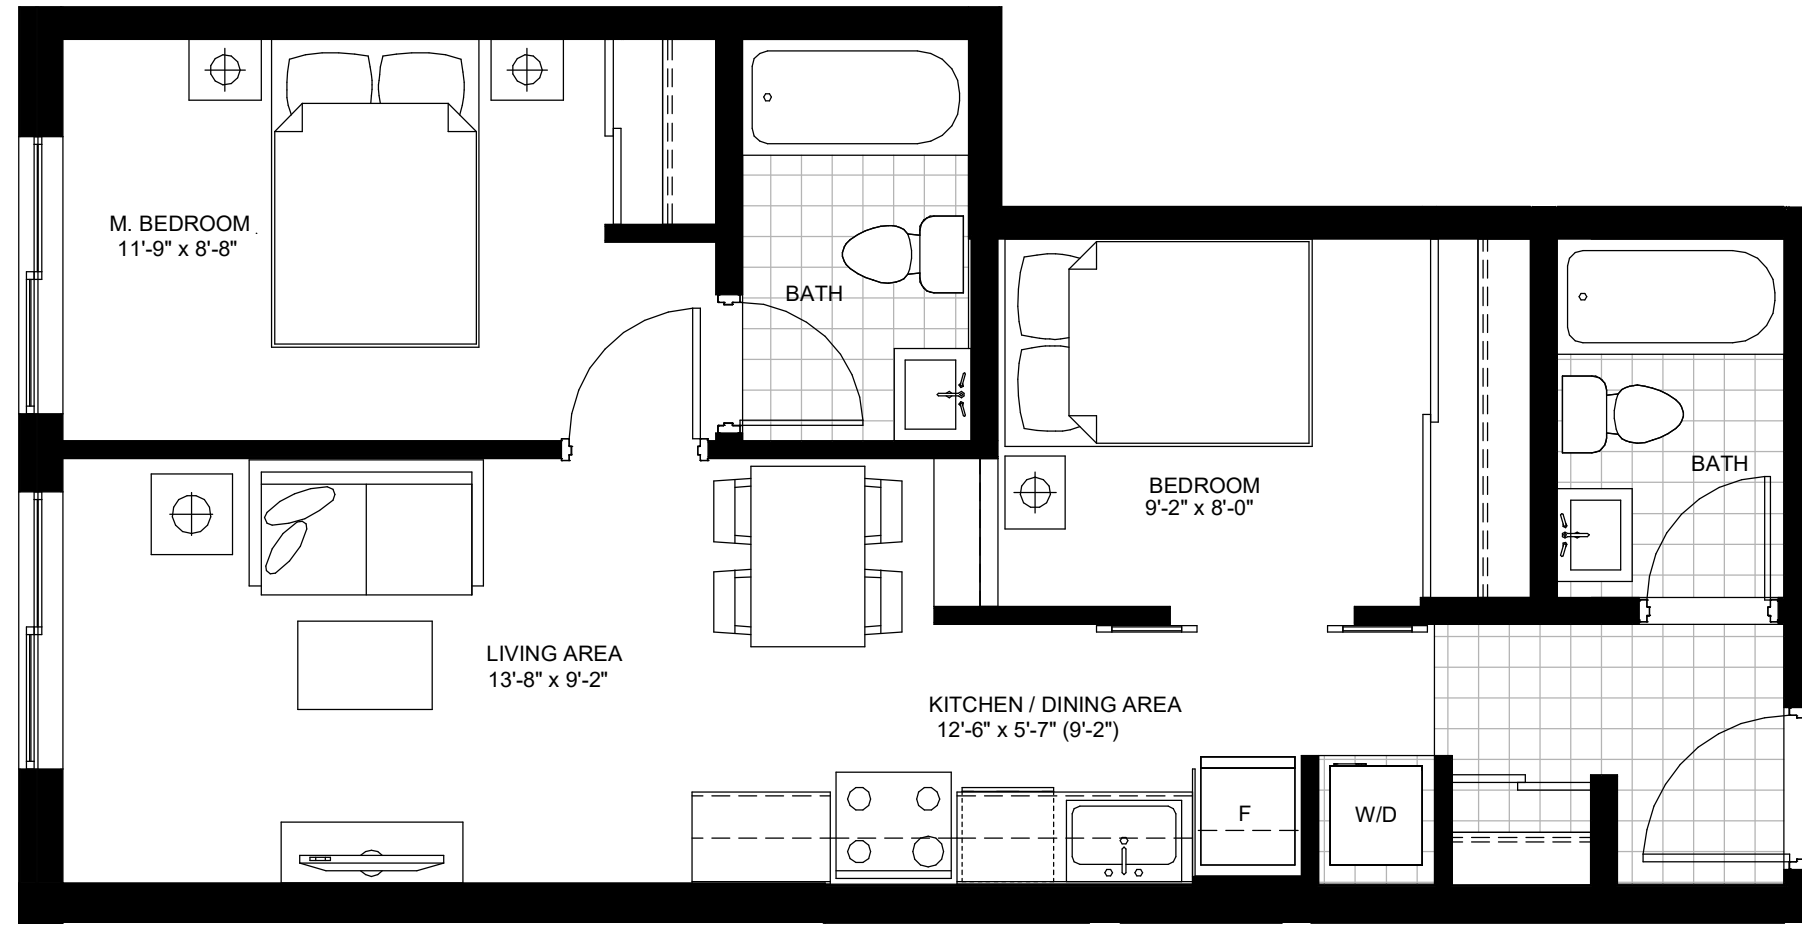

Schedule 'A'
652 PRINCESS STREET, KINGSTON, ON.

1st FLOOR

2-3rd FLOOR

4th FLOOR

5-8th FLOOR

9th FLOOR

10th FLOOR