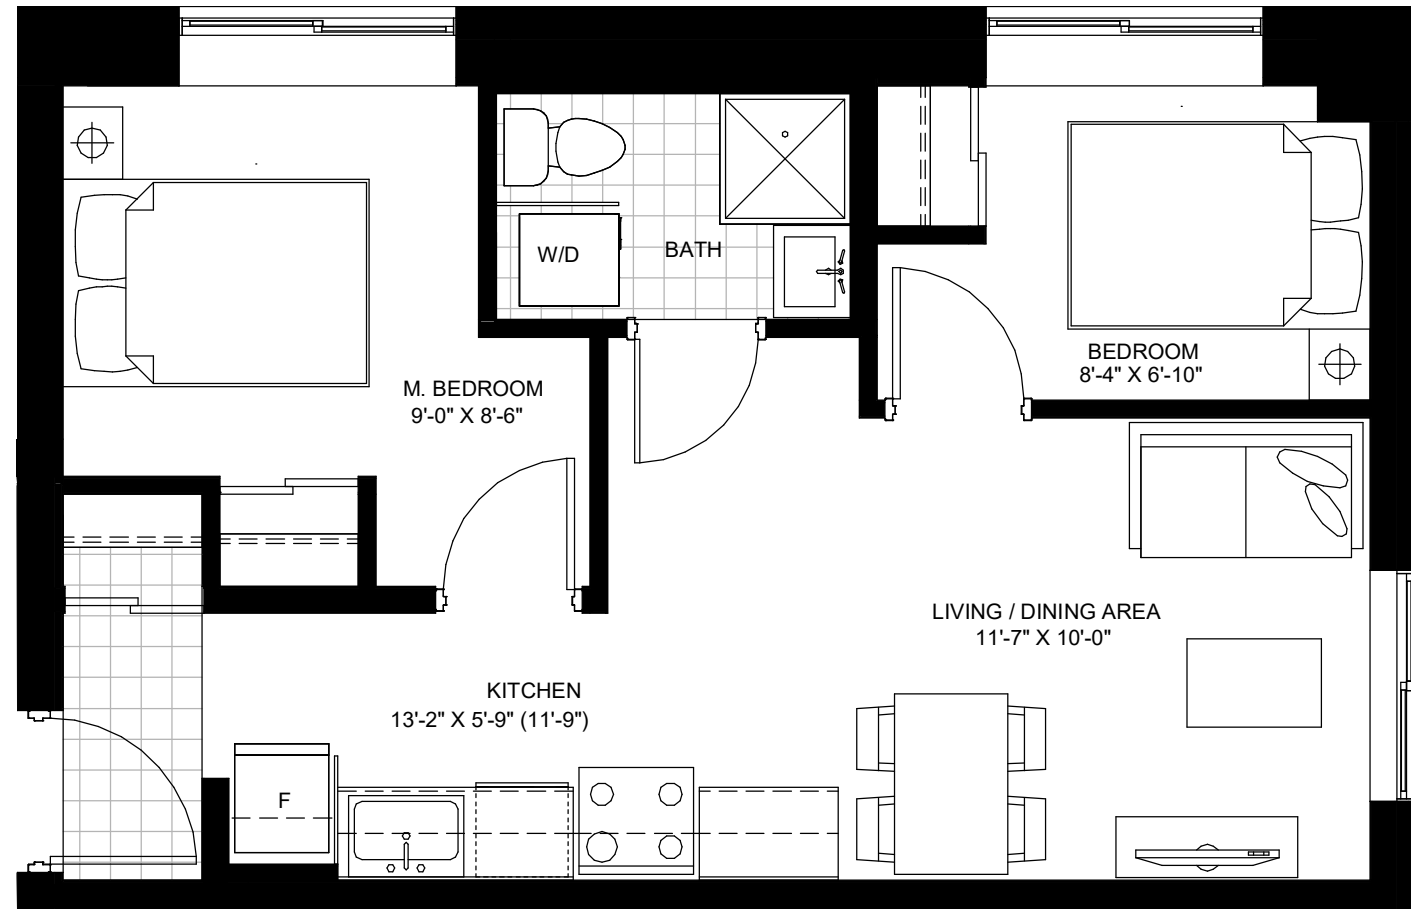

Schedule 'A'
652 PRINCESS STREET, KINGSTON, ON.