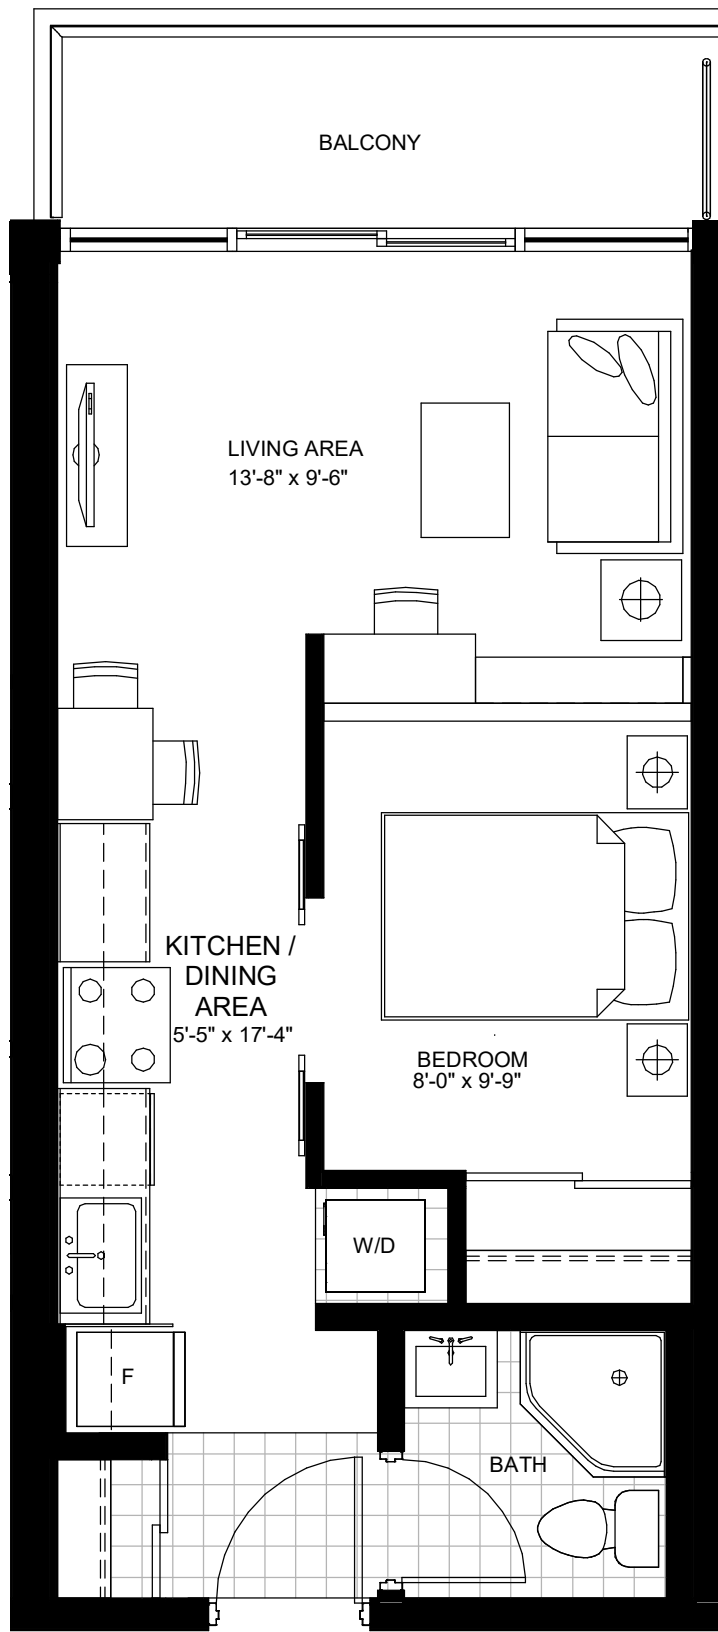

1st FLOOR

2-3rd FLOOR

4th FLOOR

5-8th FLOOR

9th FLOOR

10th FLOOR

UNIT TYPE 1B2

446.28 SF

UNIT TYPE 1B4 446.28 SF

Schedule 'A'
652 PRINCESS STREET, KINGSTON, ON.

UNITS: 231, 331,
432

UNIT TYPE 1B6 488.61 SF

UNIT: 105 AREA: 493.92 SF

1st FLOOR

2-3rd FLOOR

4th FLOOR

5-8th FLOOR

9th FLOOR

10th FLOOR

UNITS: 617, 620, 621
717, 720, 721
817, 820, 821
915, 918, 919

1st FLOOR

2-3rd FLOOR

4th FLOOR

5-8th FLOOR

9th FLOOR

10th FLOOR

UNIT TYPE 1B9 465.35 SF

UNIT TYPE 1B10 446.33 SF

1st FLOOR

2-3rd FLOOR

4th FLOOR

5-8th FLOOR