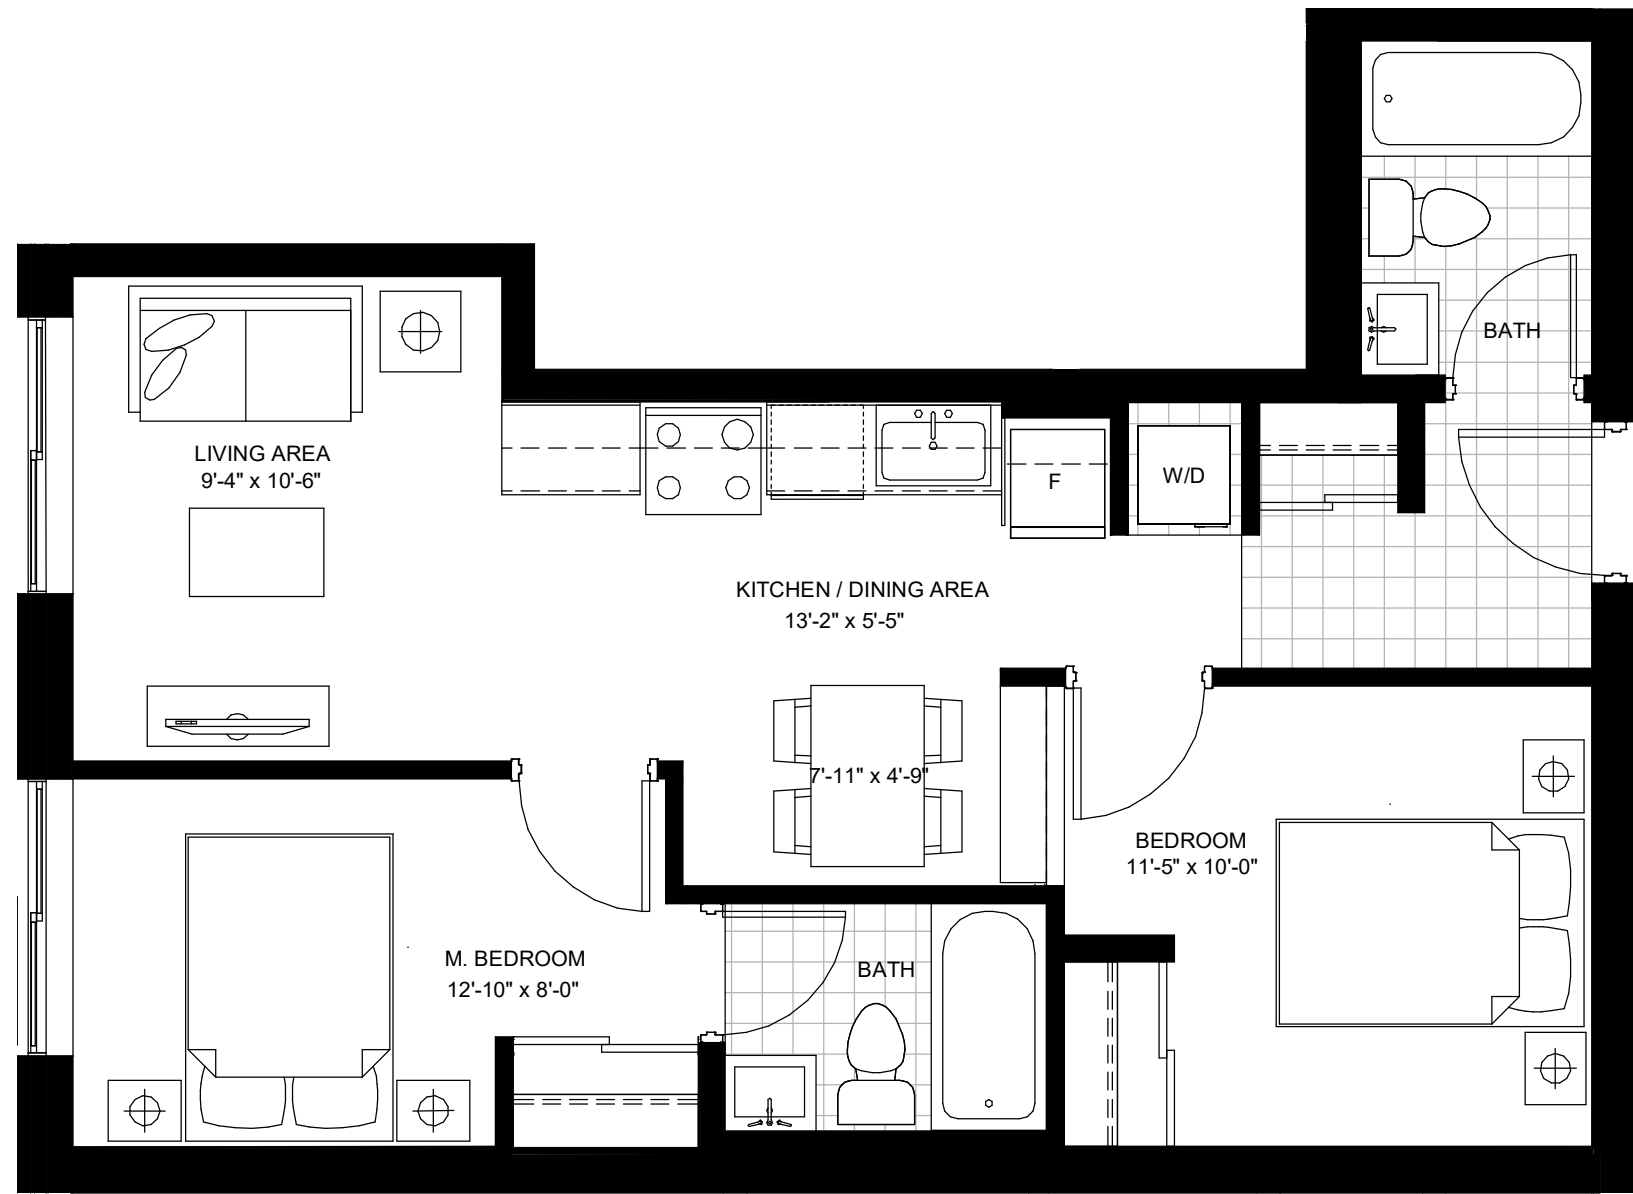

UNIT TYPE 1B13 500.49 SF

1st FLOOR

2-3rd FLOOR

4th FLOOR

5-8th FLOOR

9th FLOOR

10th FLOOR

UNIT TYPE 1B16 438.57 SF

UNIT TYPE 2B1 683.68 SF

1st FLOOR

2-3rd FLOOR

4th FLOOR

5-8th FLOOR

9th FLOOR

10th FLOOR

Schedule 'A'
652 PRINCESS STREET, KINGSTON, ON.