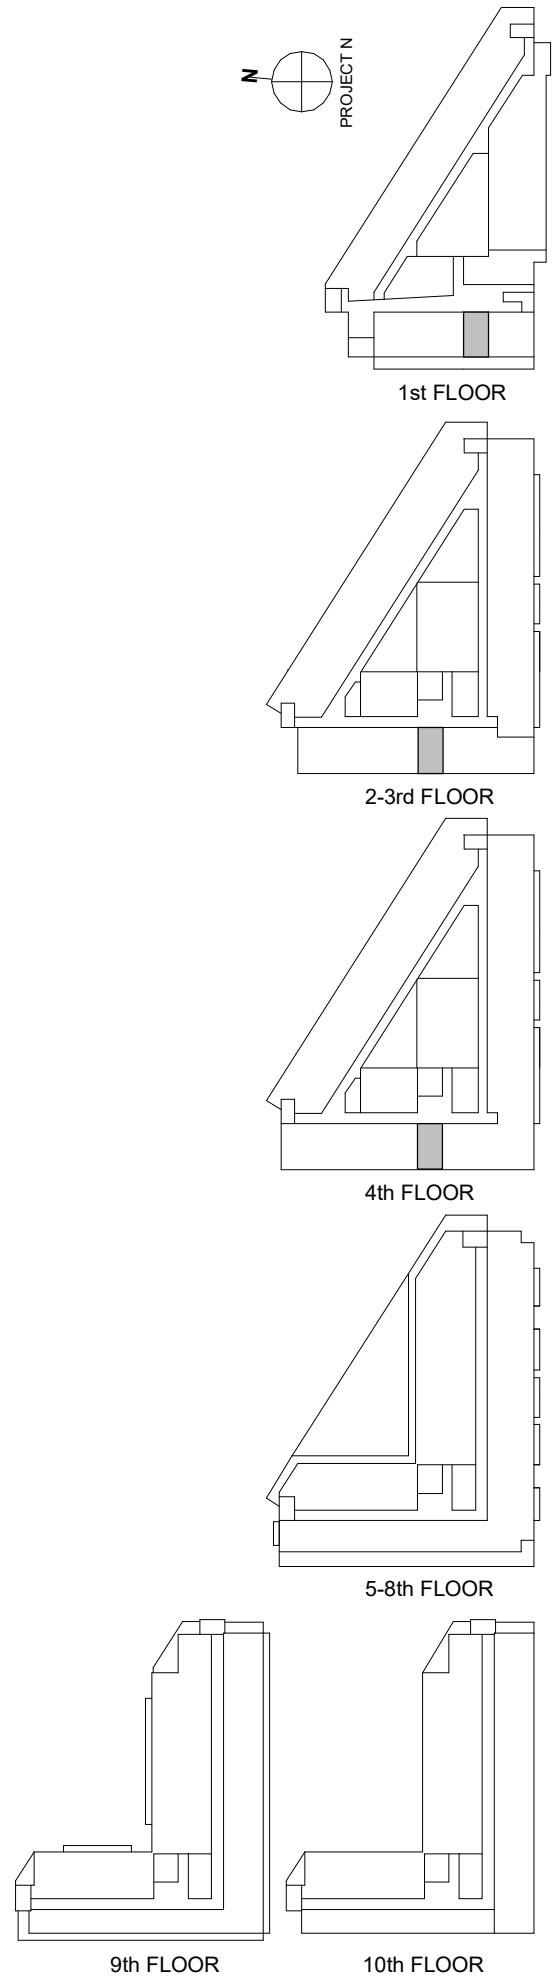

1st FLOOR

2-3rd FLOOR

4th FLOOR

5-8th FLOOR

9th FLOOR

10th FLOOR

UNIT TYPE 1B2

446.28 SF

Schedule 'A'

652 PRINCESS STREET, KINGSTON, ON.

UNITS: 202, 203, 209, 210
302, 303, 309, 310
402, 403, 409, 410

UNITS: 201, 301, 401
AREA: 450.23 SF

UNITS: 501, 502, 503, 504, 505, 506, 509, 510
AREA: 441.35 SF

UNIT TYPE 1B4 446.28 SF

Schedule 'A'
652 PRINCESS STREET, KINGSTON, ON.

UNITS: 231, 331,
432

UNIT TYPE 1B6 488.61 SF

UNIT: 105 AREA: 493.92 SF

1st FLOOR

2-3rd FLOOR

4th FLOOR

5-8th FLOOR

9th FLOOR

10th FLOOR

UNITS: 617, 620, 621
717, 720, 721
817, 820, 821
915, 918, 919

1st FLOOR

2-3rd FLOOR

4th FLOOR

5-8th FLOOR