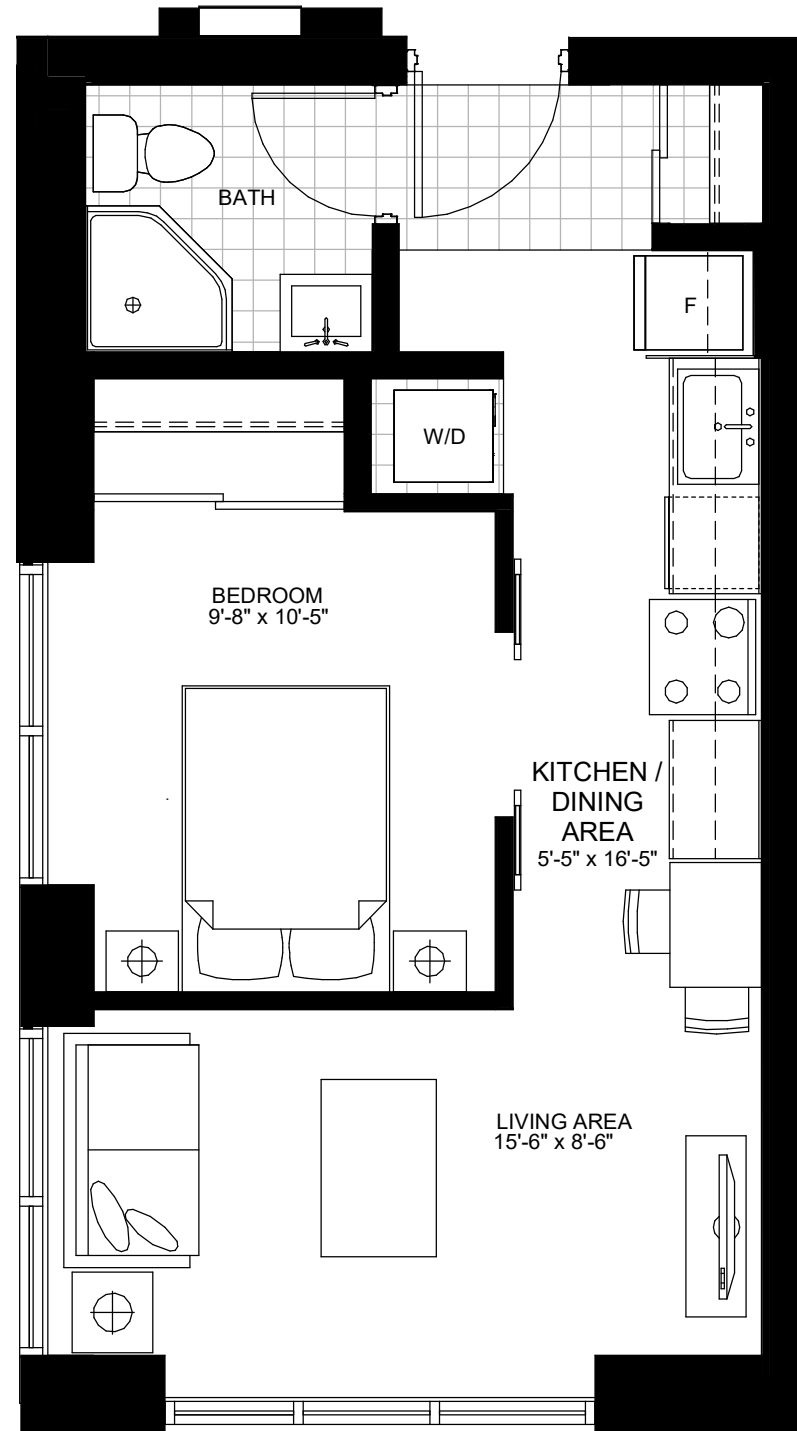

5-8th FLOOR

9th FLOOR

10th FLOOR

UNITS: 617, 620, 621
717, 720, 721
817, 820, 821
915, 918, 919

1st FLOOR

2-3rd FLOOR

4th FLOOR

5-8th FLOOR

9th FLOOR

10th FLOOR

UNIT TYPE 1B9 465.35 SF

UNIT TYPE 1B10 446.33 SF

1st FLOOR

2-3rd FLOOR

4th FLOOR

5-8th FLOOR

9th FLOOR

10th FLOOR

Schedule 'A'
652 PRINCESS STREET, KINGSTON, ON.

UNITS: 927, 928, 930

UNITS: 1027, 1028, 1030

UNIT TYPE 1B12 469.41 SF

Schedule 'A'
652 PRINCESS STREET, KINGSTON, ON.

UNITS: 226,
326,
426 AREA: 502.12 SF

UNIT TYPE 1B13 500.49 SF

1st FLOOR

2-3rd FLOOR

4th FLOOR

5-8th FLOOR

9th FLOOR

10th FLOOR

UNIT TYPE 1B16 438.57 SF