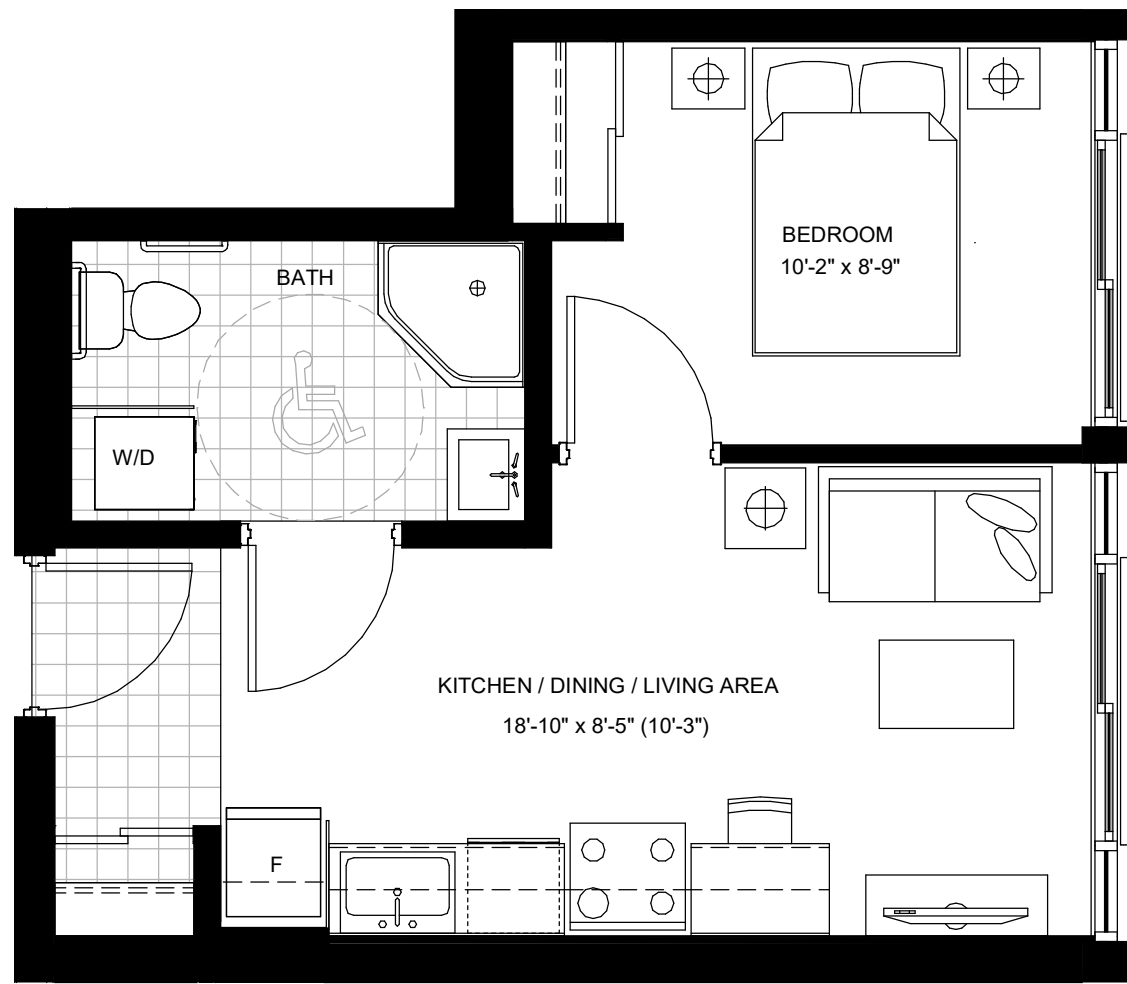

UNIT TYPE 1B13 500.49 SF

1st FLOOR

2-3rd FLOOR

4th FLOOR

5-8th FLOOR

9th FLOOR

10th FLOOR

UNIT TYPE 1B16 438.57 SF

UNIT TYPE 2B1 683.68 SF

1st FLOOR

2-3rd FLOOR

4th FLOOR

5-8th FLOOR

9th FLOOR

10th FLOOR

Schedule 'A'
652 PRINCESS STREET, KINGSTON, ON.