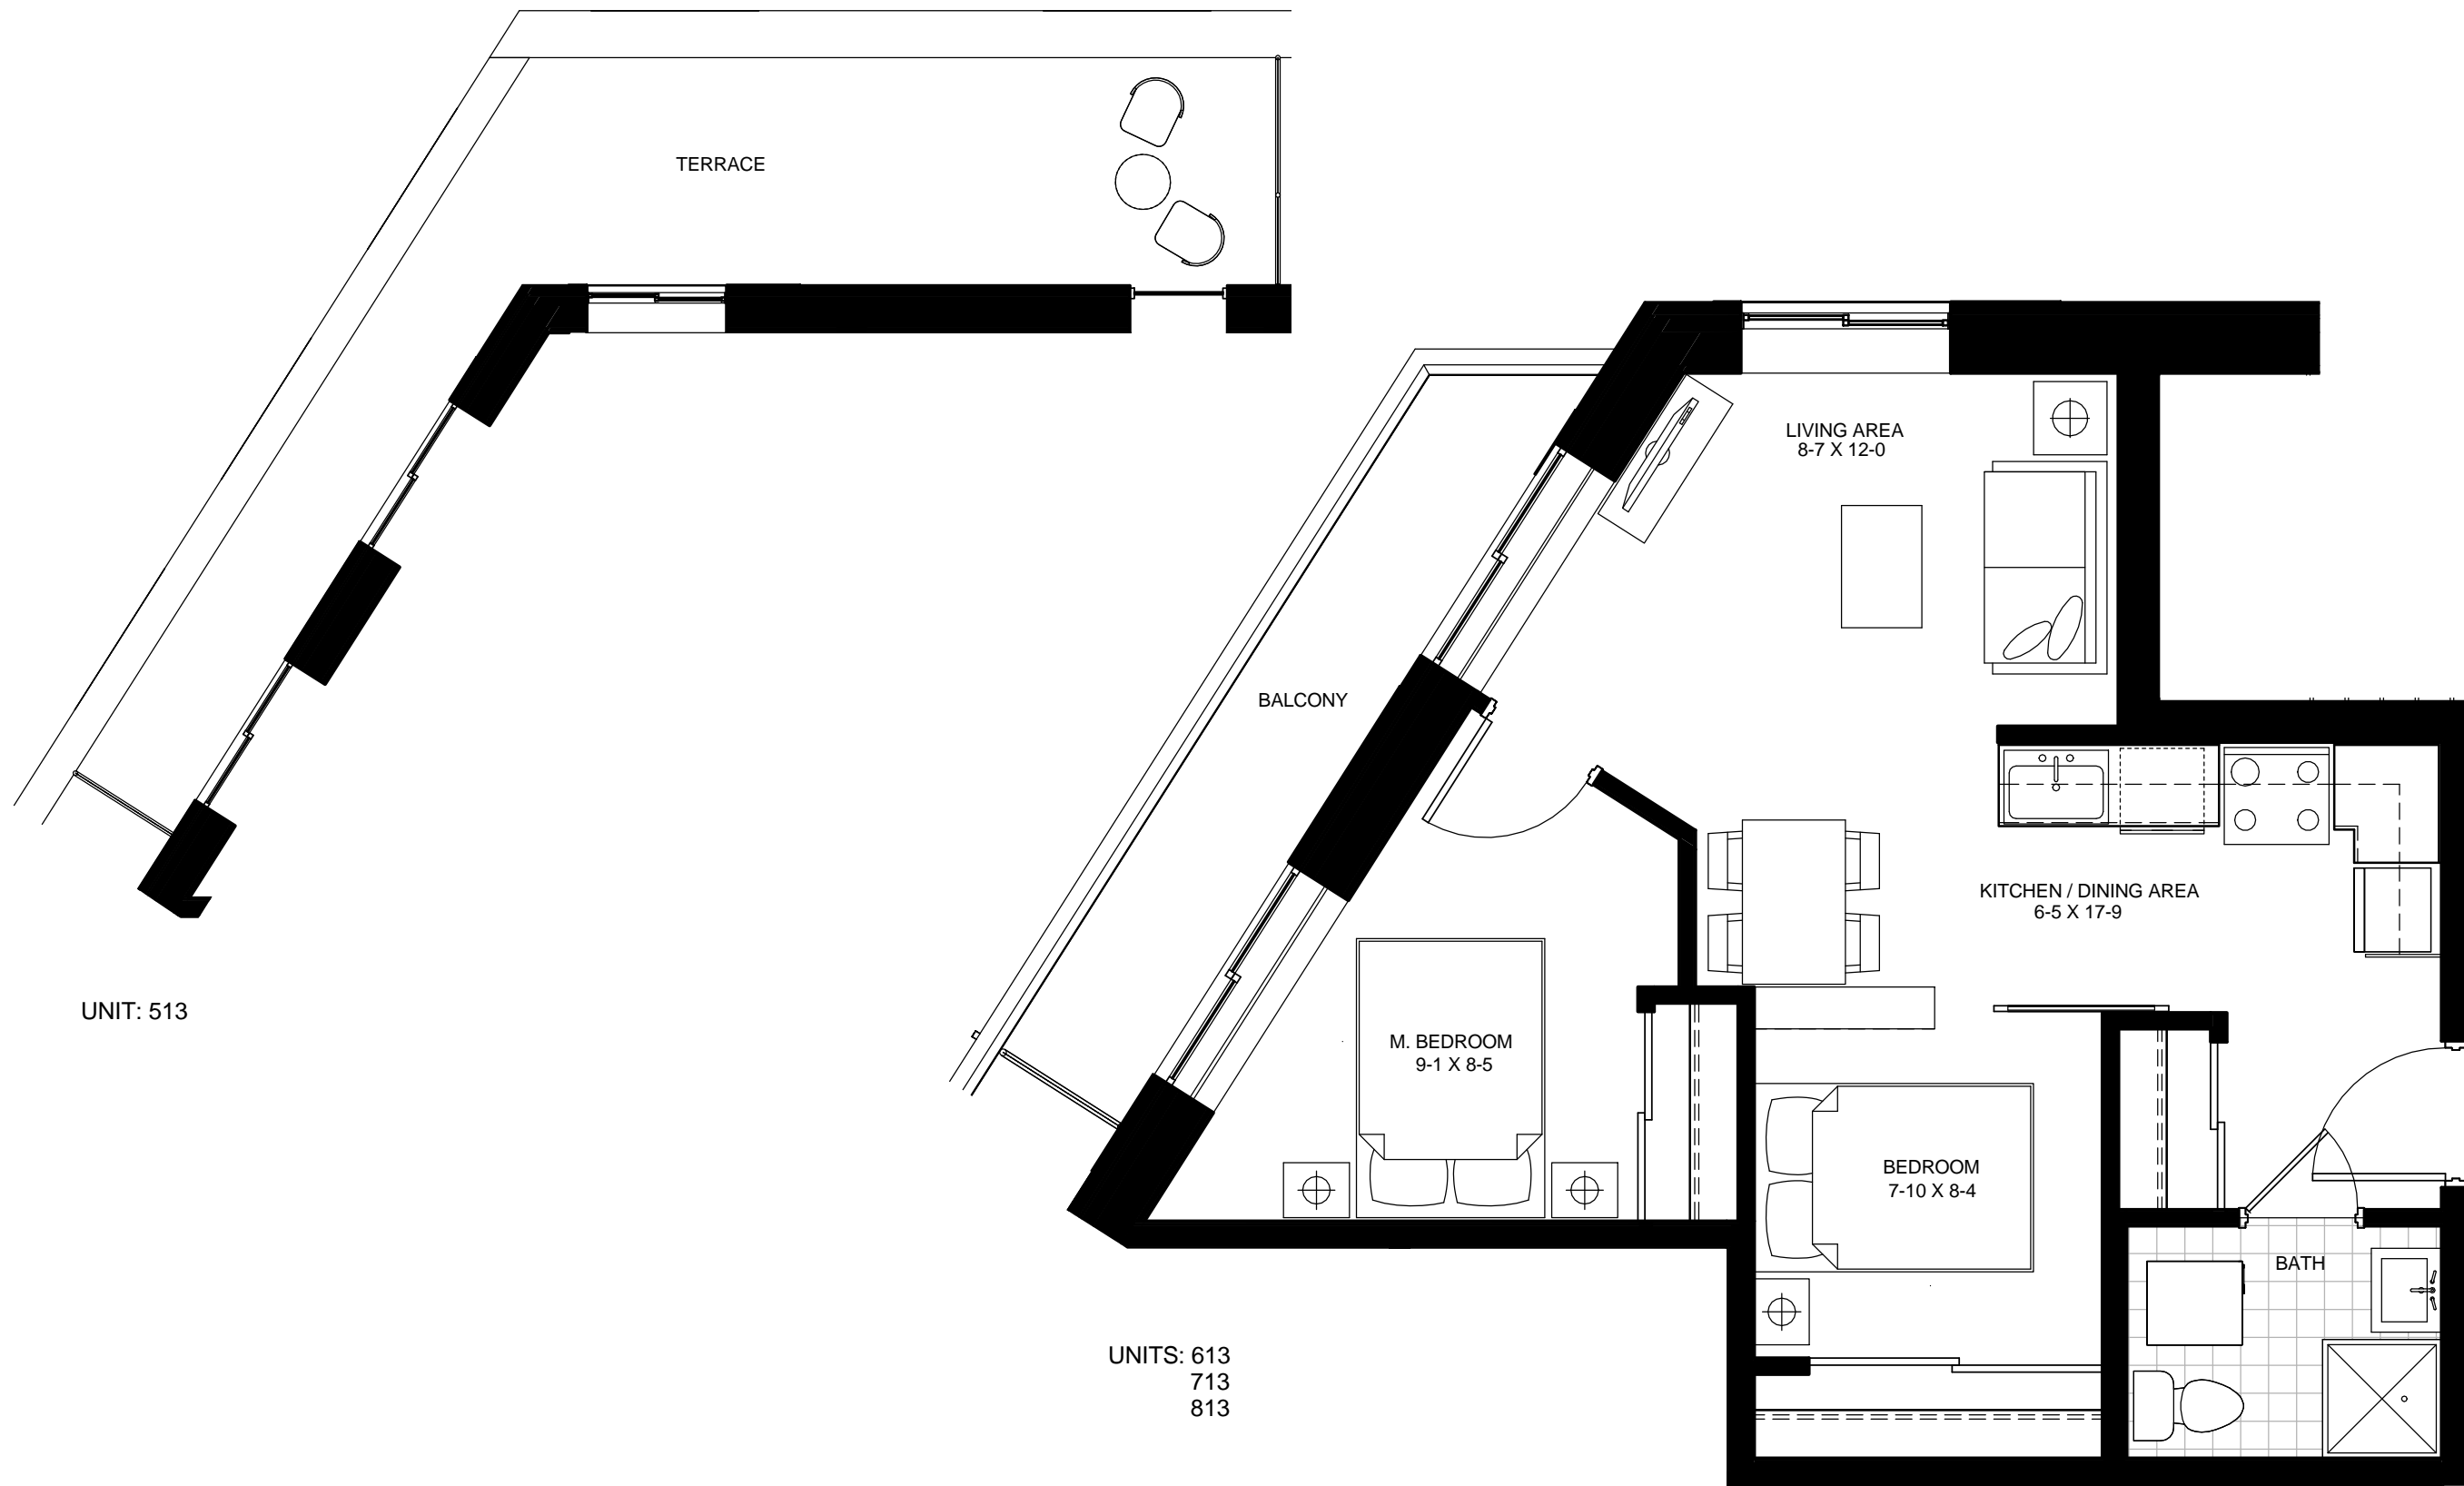

10th FLOOR

UNIT TYPE 2B6

672.26 SF

Schedule 'A'
652 PRINCESS STREET, KINGSTON, ON.

- UNITS:
- 618
 - 718
 - 818
 - 916
 - 1016

UNIT TYPE 2B7 710.60 SF

Schedule 'A'
652 PRINCESS STREET, KINGSTON, ON.

UNIT: 513