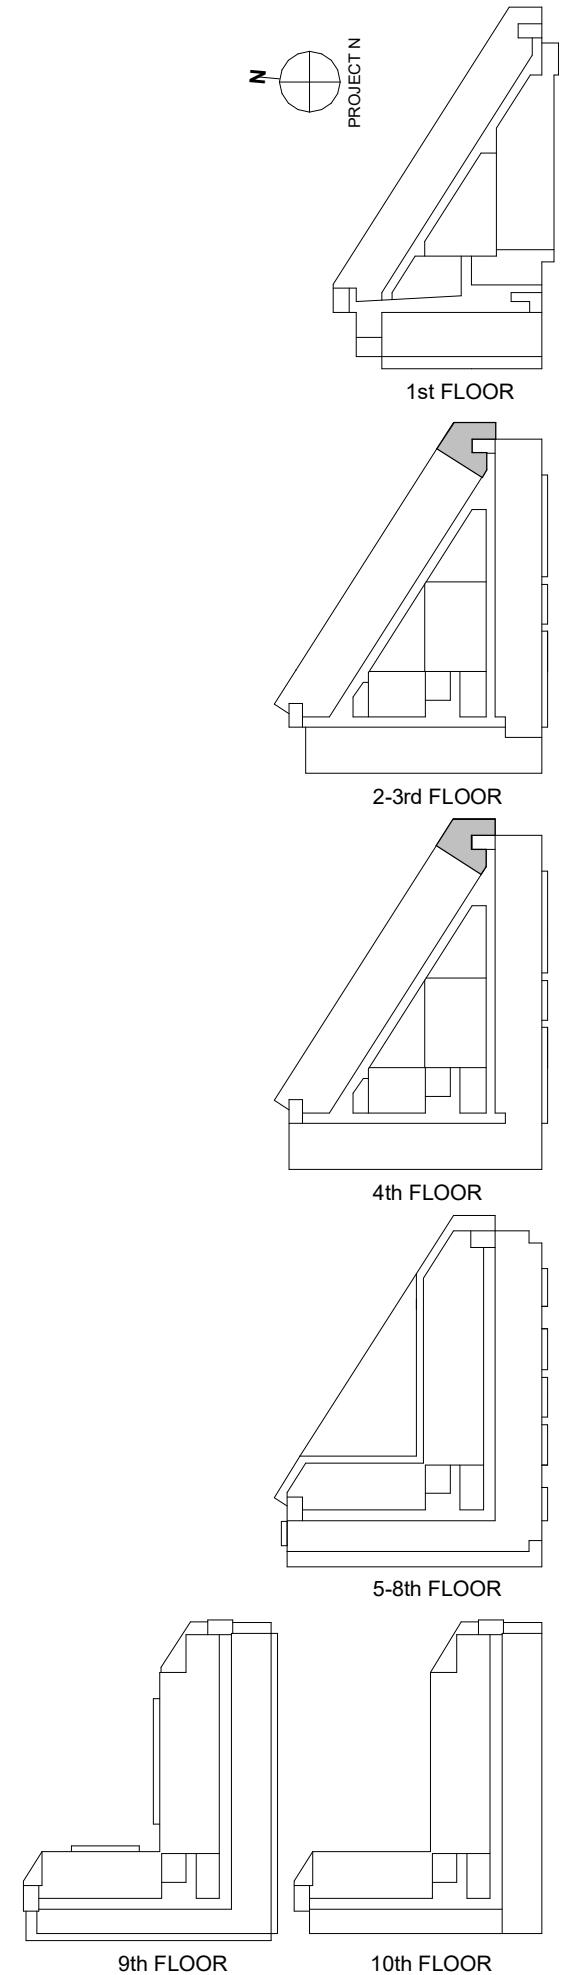

Schedule 'A'
652 PRINCESS STREET, KINGSTON, ON.

UNITS: 213, 313, 413

UNIT TYPE 2B5 778.09 SF