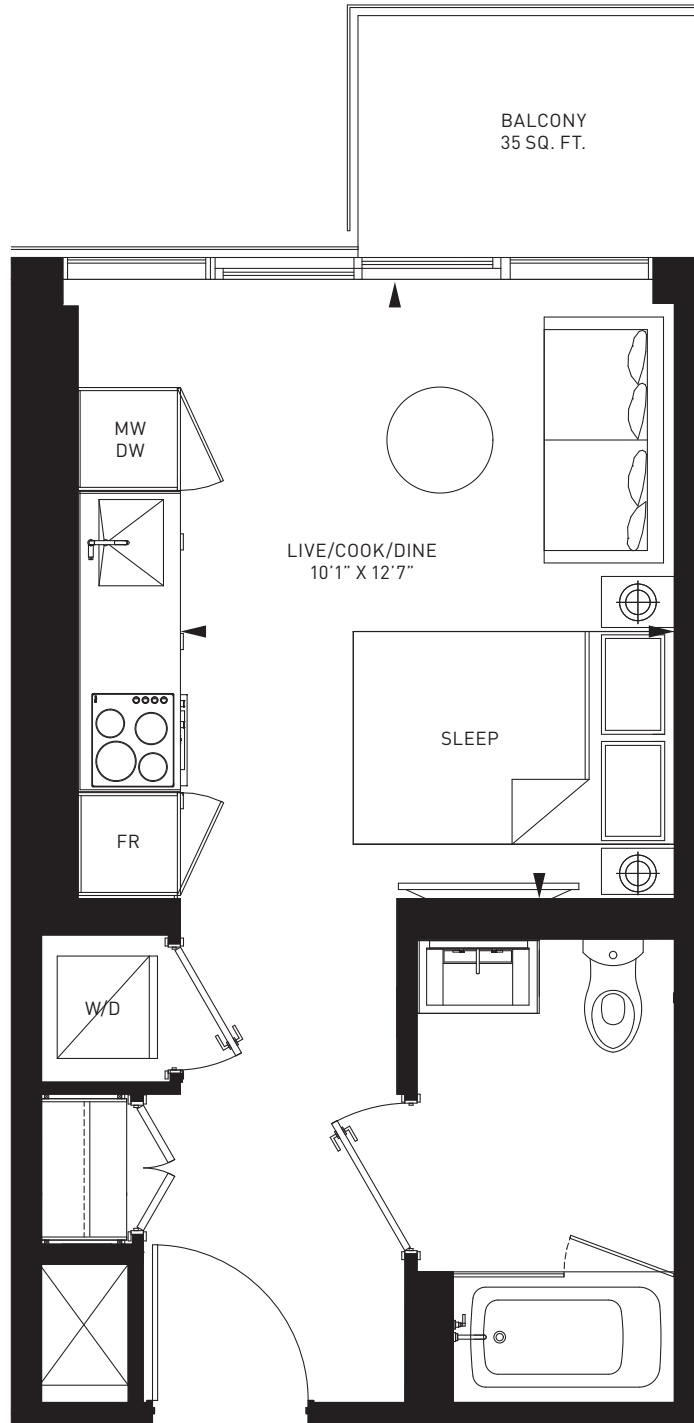

Dimensions, specifications, layouts and materials are approximate only and are subject to change without notice. Tile patterns may vary. Window sizes and locations may vary. Actual useable space may vary from slated floor area. Balcony and terrace area is approximate and not included in net suite area. The purchaser acknowledges that the actual unit size purchased may be a reverse layout to the plan shown. See sales representative for full details. E&OE.