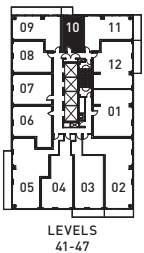

Dimensions, specifications, layouts and materials are approximate only and are subject to change without notice. Tile patterns may vary. Window sizes and locations may vary. Actual useable space may vary from slated floor area. Balcony and terrace area is approximate and not included in net suite area. The purchaser acknowledges that the actual unit size purchased may be a reverse layout to the plan shown. See sales representative for full details. E&OE.