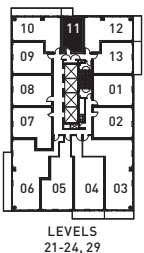

Dimensions, specifications, layouts and materials are approximate only and are subject to change without notice. Tile patterns may vary. Window sizes and locations may vary. Actual useable space may vary from slated floor area. Balcony and terrace area is approximate and not included in net suite area. The purchaser acknowledges that the actual unit size purchased may be a reverse layout to the plan shown. See sales representative for full details. E&OE.