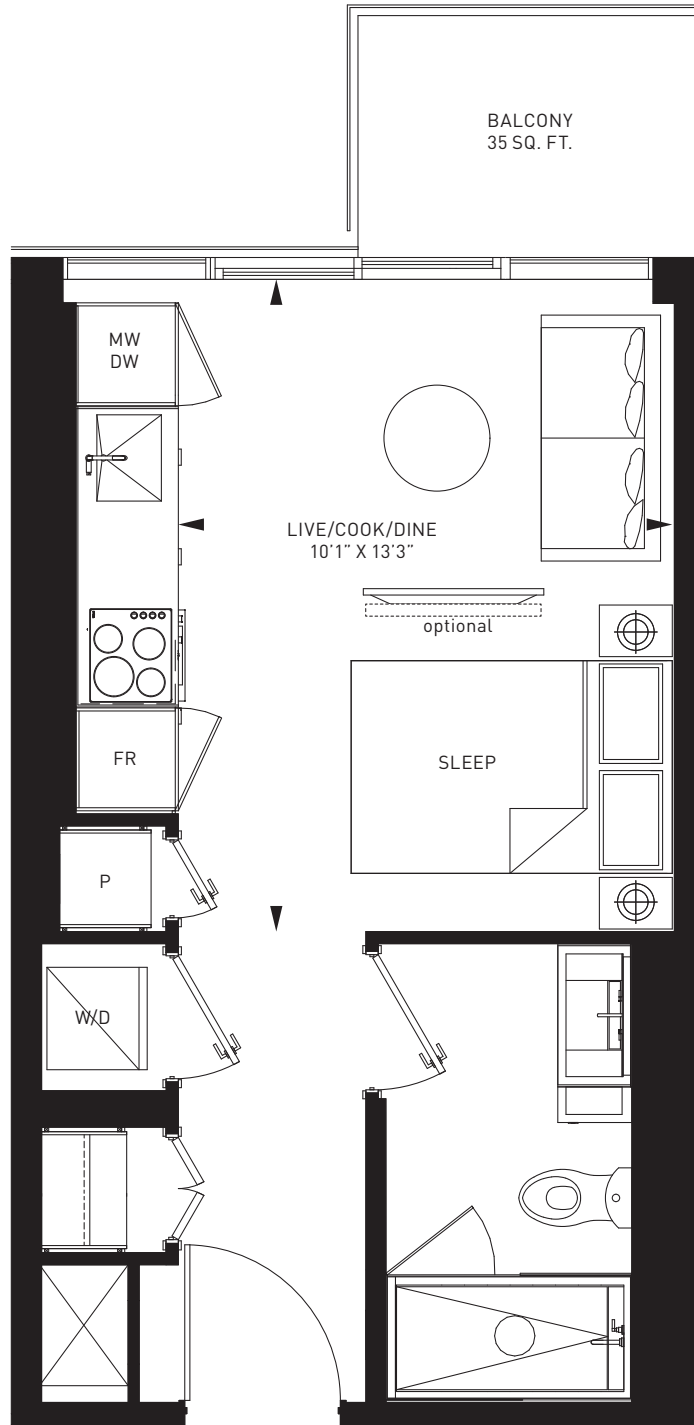

Dimensions, specifications, layouts and materials are approximate only and are subject to change without notice. Tile patterns may vary. Window sizes and locations may vary. Actual useable space may vary from slated floor area. Balcony and terrace area is approximate and not included in net suite area. The purchaser acknowledges that the actual unit size purchased may be a reverse layout to the plan shown. See sales representative for full details. E&OE.