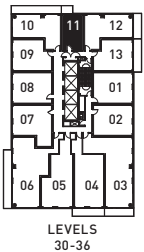

Dimensions, specifications, layouts and materials are approximate only and are subject to change without notice. Tile patterns may vary. Window sizes and locations may vary. Actual useable space may vary from slated floor area. Balcony and terrace area is approximate and not included in net suite area. The purchaser acknowledges that the actual unit size purchased may be a reverse layout to the plan shown. See sales representative for full details. E&OE.