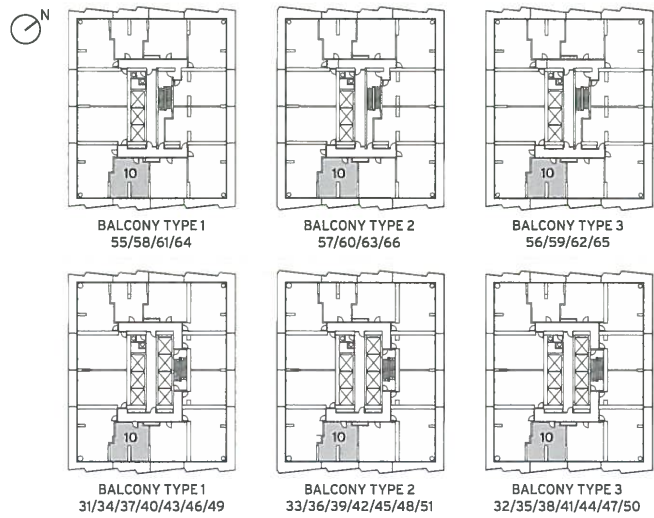

BALCONY TYPE 1
55/58/61/64

BALCONY TYPE 2
57/60/63/66

BALCONY TYPE 3
56/59/62/65

BALCONY TYPE 1
31/34/37/40/43/46/49

BALCONY TYPE 2
33/36/39/42/45/48/51

BALCONY TYPE 3
32/35/38/41/44/47/50

1-M ————— 1 BED + 1 BATH
INTERIOR 475 S.F.
 BALCONY **1** 112 **2** 96 **3** 104 S.F.
 TOTAL ————— 587 571 579 S.F.

Sizes and specifications are subject to change without notice. E. & O.E.

1-A ————— 1 BED + 1 BATH

INTERIOR 522 S.F. —————

BALCONY **1** 118 **2** 100 **3** 107 S.F.

TOTAL ————— 640 622 629 S.F.

Sizes and specifications are subject to change without notice. E. & O.E.