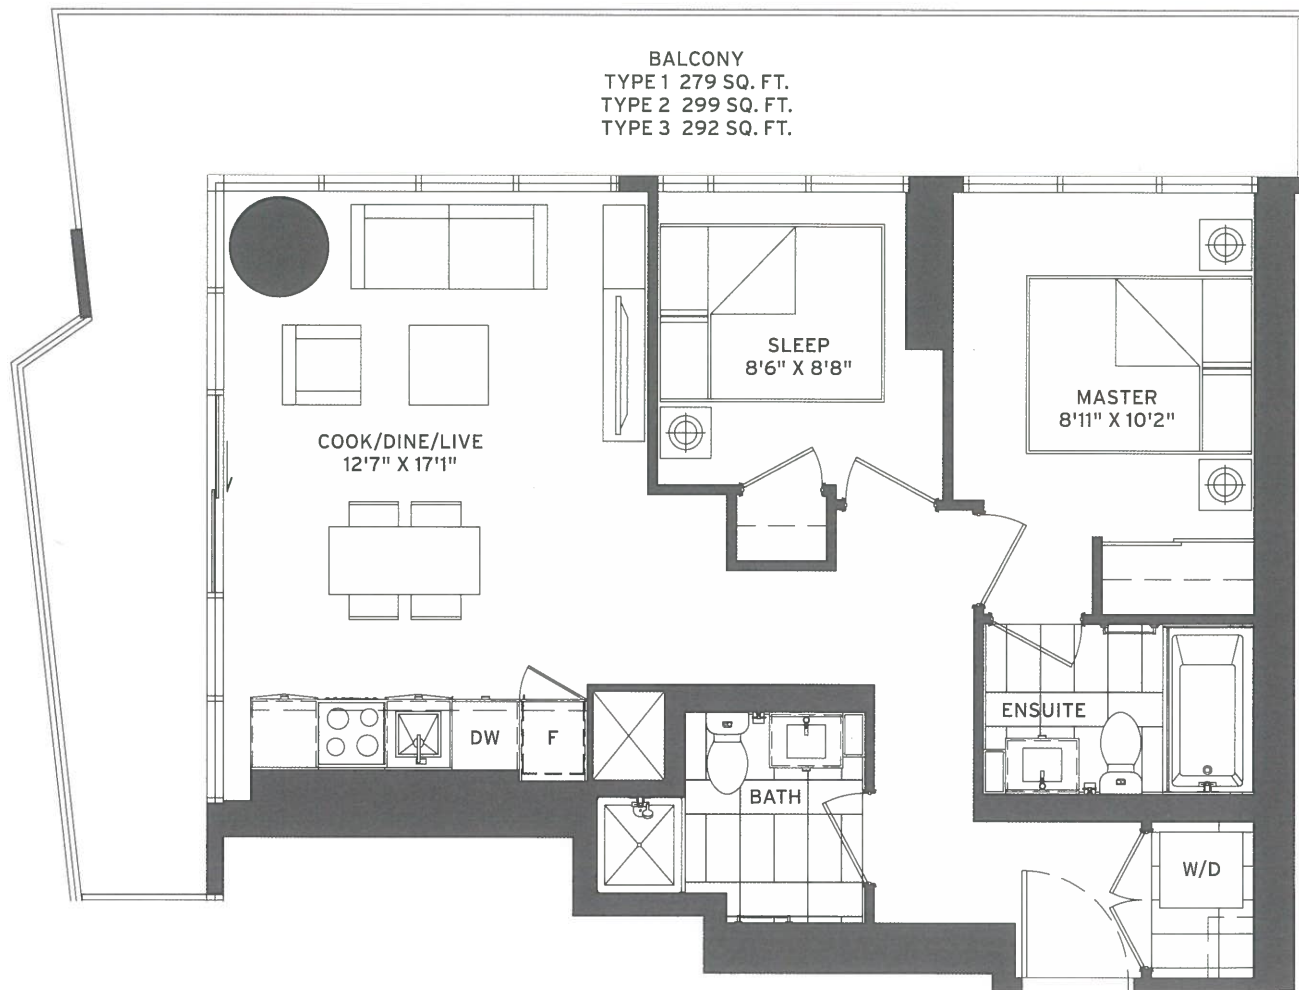

BALCONY TYPE 2
57/60/63/66

BALCONY TYPE 3
56/59/62/65

Sizes and specifications are subject to change without notice. E. & O.E.

2-LL ————— **2 BED + 1 BATH**
INTERIOR 696 S.F. —————
BALCONY 1 293 2 295 3 313 S.F.
TOTAL ————— 989 991 1,009 S.F.

BALCONY TYPE 1
55/58/61/64

BALCONY TYPE 2
57/60/63/66

BALCONY TYPE 3
56/59/62/65

2B-T UPPER ————— 2 BED + 2 BATH
INTERIOR 697 S.F. —————
BALCONY ————— 106 S.F.
TOTAL ————— 803 S.F.

BALCONY TYPE 1
55/58/61/64

BALCONY TYPE 2
57/60/63/66

BALCONY TYPE 3
56/59/62/65

BALCONY
 TYPE 1 279 SQ. FT.
 TYPE 2 299 SQ. FT.
 TYPE 3 292 SQ. FT.

BALCONY TYPE 1
 55/58/61/64

BALCONY TYPE 2
 57/60/63/66

BALCONY TYPE 3
 56/59/62/65