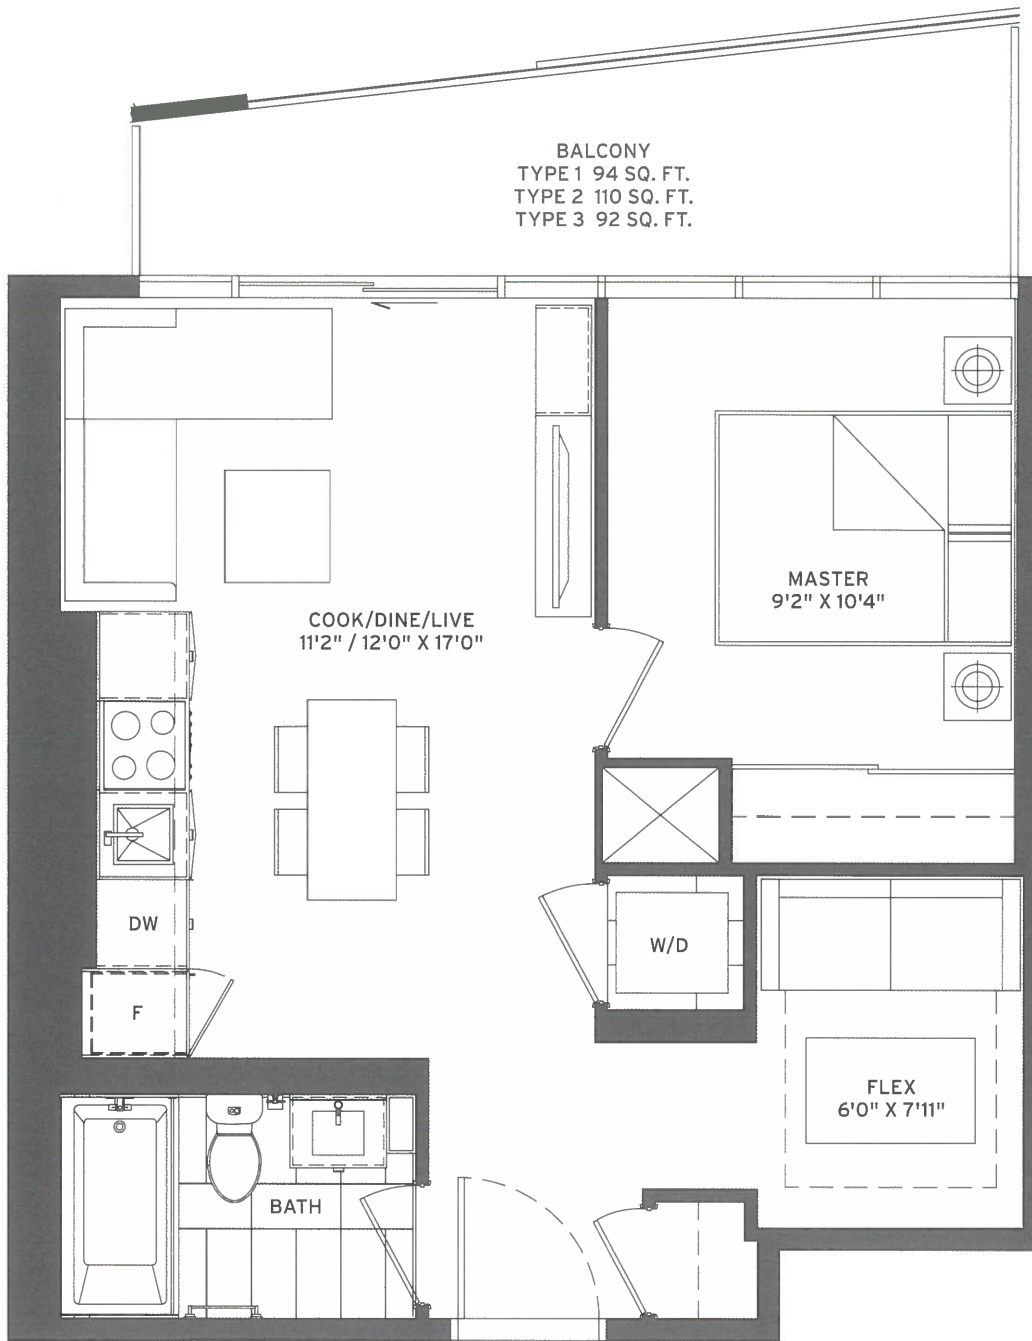

BALCONY TYPE 1
55/58/61/64

BALCONY TYPE 2
57/60/63/66

BALCONY TYPE 3
56/59/62/65

BALCONY TYPE 1
31/34/37/40/43/46/49

BALCONY TYPE 2
33/36/39/42/45/48/51

BALCONY TYPE 3
32/35/38/41/44/47/50

1-M ————— 1 BED + 1 BATH
INTERIOR 475 S.F.
 BALCONY **1** 112 **2** 96 **3** 104 S.F.
 TOTAL ————— 587 571 579 S.F.

Sizes and specifications are subject to change without notice. E. & O.E.

1-A ————— 1 BED + 1 BATH

INTERIOR 522 S.F. —————

BALCONY **1** 118 **2** 100 **3** 107 S.F.

TOTAL ————— 640 622 629 S.F.

Sizes and specifications are subject to change without notice. E. & O.E.

BALCONY
 TYPE 1 94 SQ. FT.
 TYPE 2 110 SQ. FT.
 TYPE 3 92 SQ. FT.

MASTER
 9'2" X 10'4"

COOK/DINE/LIVE
 11'2" / 12'0" X 17'0"

FLEX
 6'0" X 7'11"

W/D

BATH

DW

F

BALCONY TYPE 1
 55/58/61/64

BALCONY TYPE 2
 57/60/63/66

BALCONY TYPE 3
 56/59/62/65

BALCONY TYPE 1
 31/34/37/40/43/46/49

BALCONY TYPE 2
 33/36/39/42/45/48/51

BALCONY TYPE 3
 32/35/38/41/44/47/50

1F-A ————— 1 BED + FLEX + 1 BATH
 INTERIOR 538 S.F.
 BALCONY 1 94 2 110 3 92 S.F.
 TOTAL ————— 632 648 630 S.F.