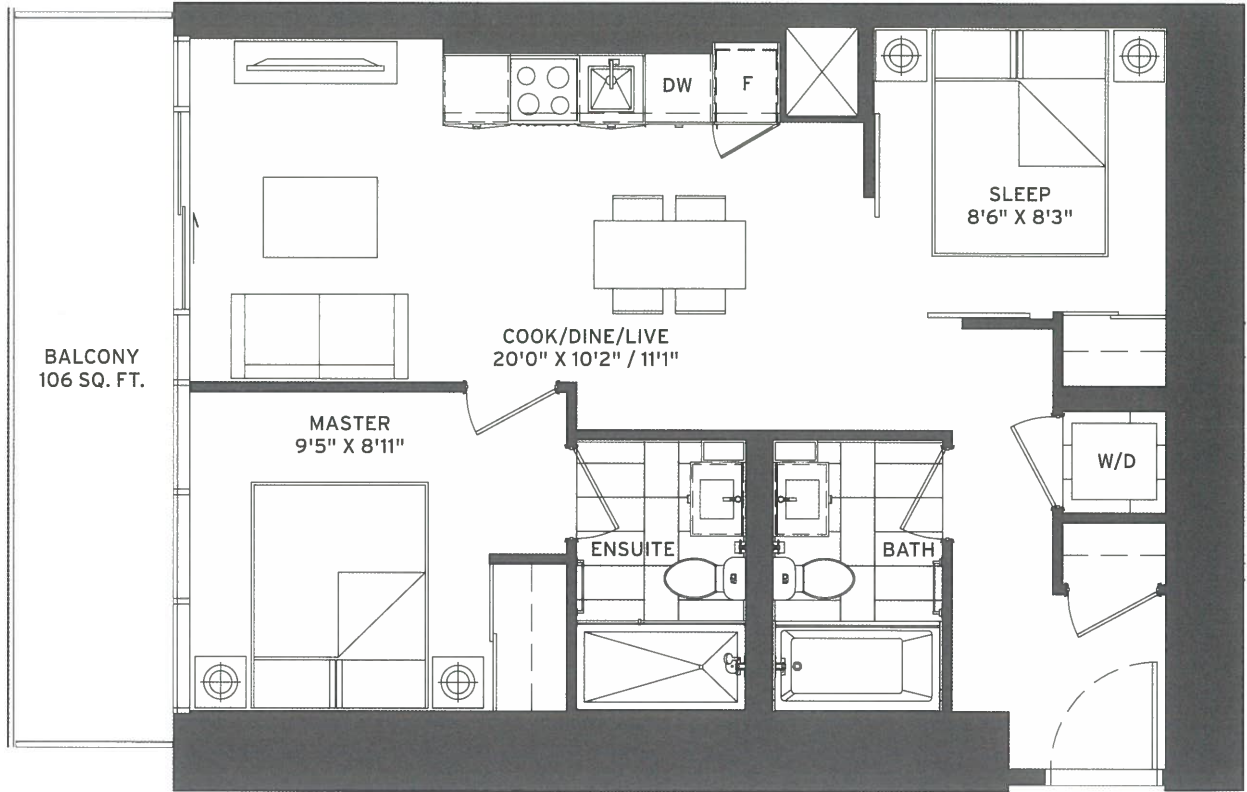

2B-T LOWER ————— 2 BED + 2 BATH
INTERIOR 699 S.F. —————
BALCONY ————— 106 S.F.
TOTAL ————— 805 S.F.

Sizes and specifications are subject to change without notice. E. & O.E.