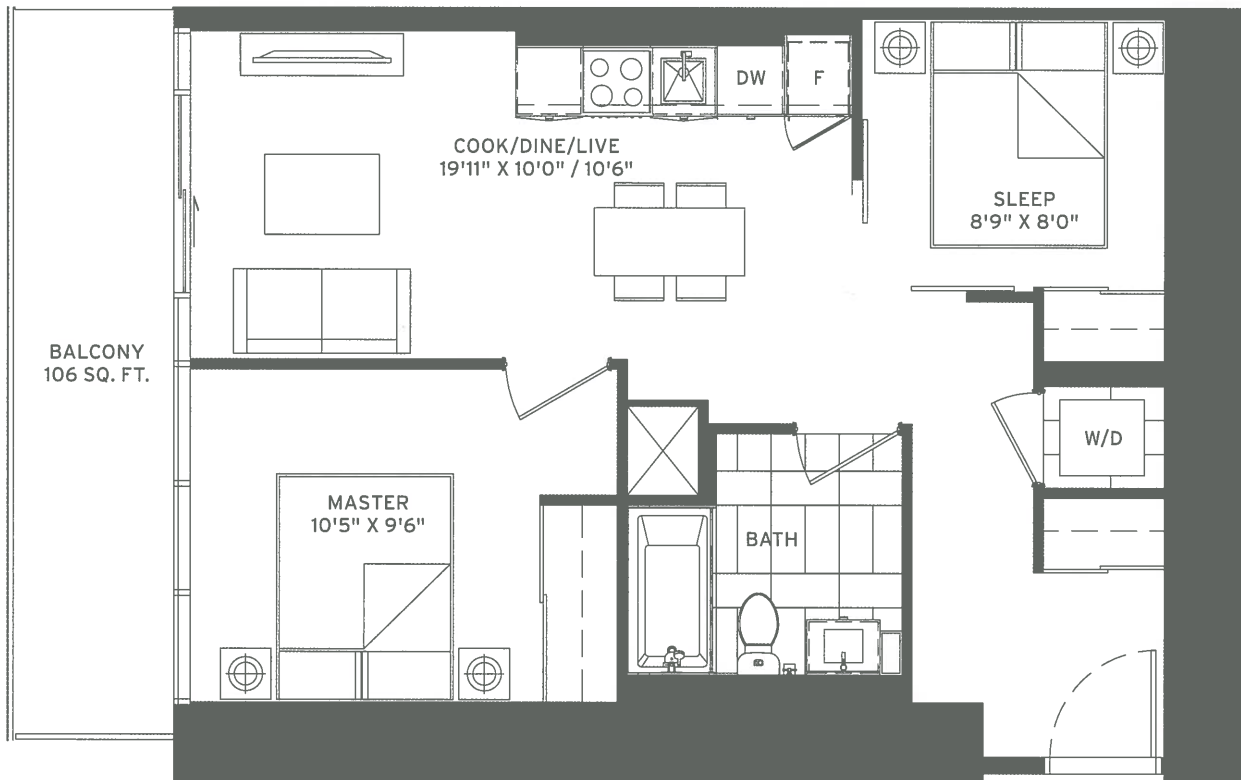

2-CC ————— **2 BED + 1 BATH**
INTERIOR 699 S.F. —————
BALCONY ————— **106 S.F.**
TOTAL ————— **805 S.F.**

Sizes and specifications are subject to change without notice. E. & O.E.