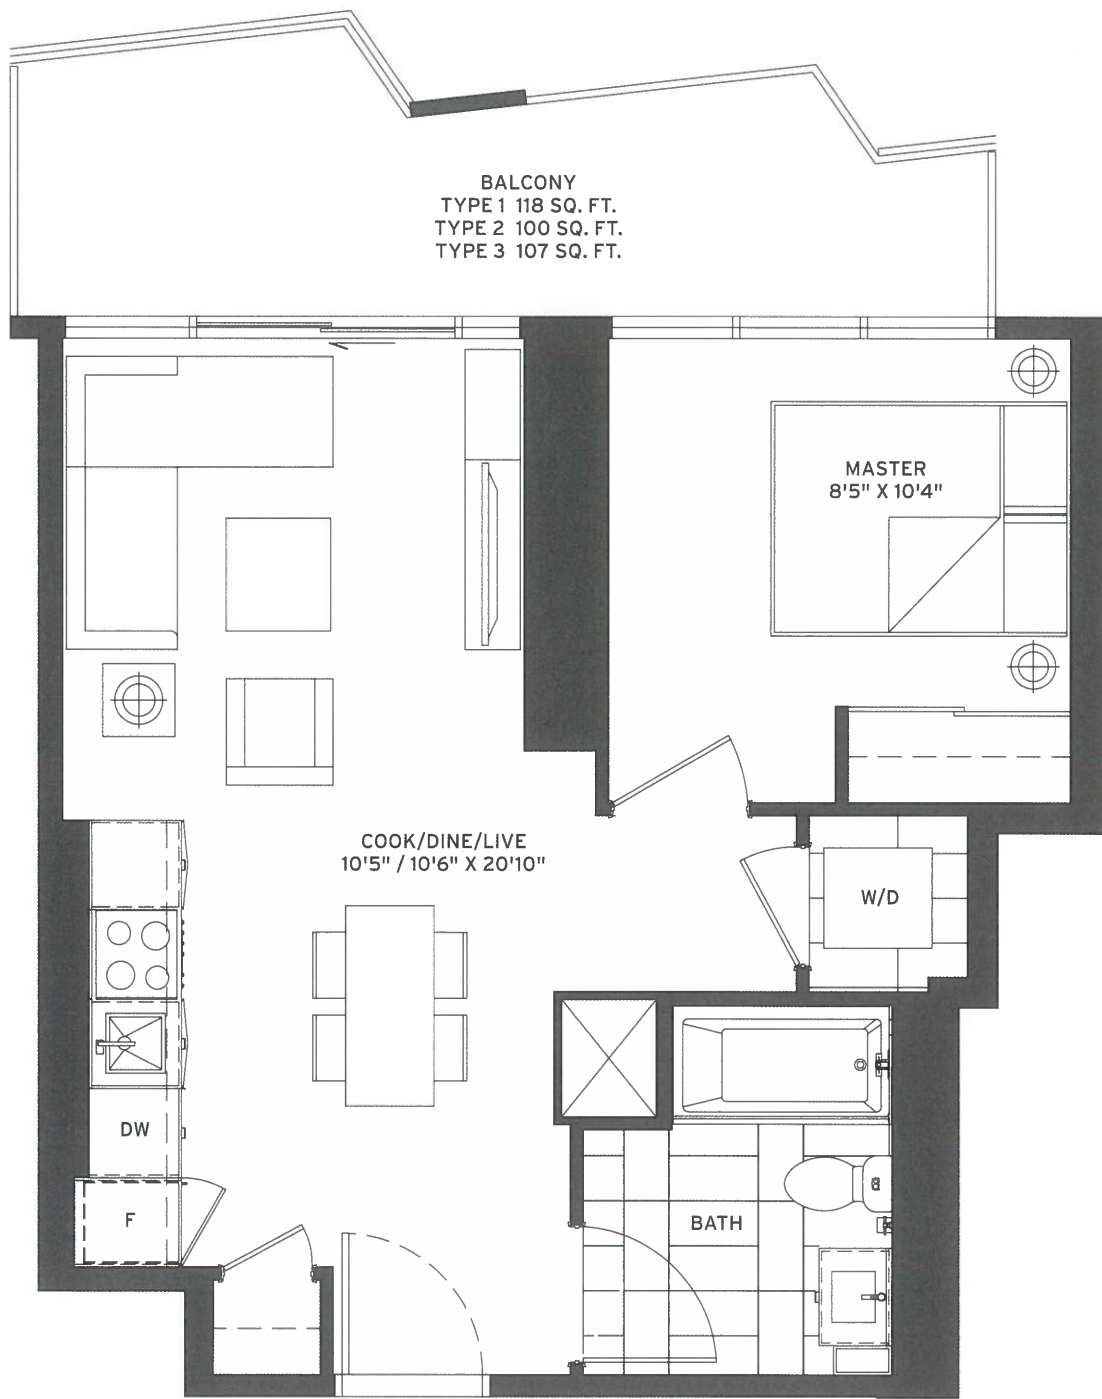

BALCONY TYPE 1
55/58/61/64

BALCONY TYPE 2
57/60/63/66

BALCONY TYPE 3
56/59/62/65

BALCONY TYPE 1
31/34/37/40/43/46/49

BALCONY TYPE 2
33/36/39/42/45/48/51

BALCONY TYPE 3
32/35/38/41/44/47/50

1-M ————— 1 BED + 1 BATH
INTERIOR 475 S.F.
 BALCONY **1** 112 **2** 96 **3** 104 S.F.
 TOTAL ————— 587 571 579 S.F.

Sizes and specifications are subject to change without notice. E. & O.E.

1-A ————— 1 BED + 1 BATH

INTERIOR 522 S.F. —————

BALCONY **1** 118 **2** 100 **3** 107 S.F.

TOTAL ————— 640 622 629 S.F.

Sizes and specifications are subject to change without notice. E. & O.E.

BALCONY
 TYPE 1 94 SQ. FT.
 TYPE 2 110 SQ. FT.
 TYPE 3 92 SQ. FT.

MASTER
 9'2" X 10'4"

COOK/DINE/LIVE
 11'2" / 12'0" X 17'0"

FLEX
 6'0" X 7'11"

W/D

BATH

DW

F

BALCONY TYPE 1
 55/58/61/64

BALCONY TYPE 2
 57/60/63/66

BALCONY TYPE 3
 56/59/62/65

BALCONY TYPE 1
 31/34/37/40/43/46/49

BALCONY TYPE 2
 33/36/39/42/45/48/51

BALCONY TYPE 3
 32/35/38/41/44/47/50

1F-A ————— 1 BED + FLEX + 1 BATH
 INTERIOR 538 S.F.
 BALCONY 1 94 2 110 3 92 S.F.
 TOTAL ————— 632 648 630 S.F.