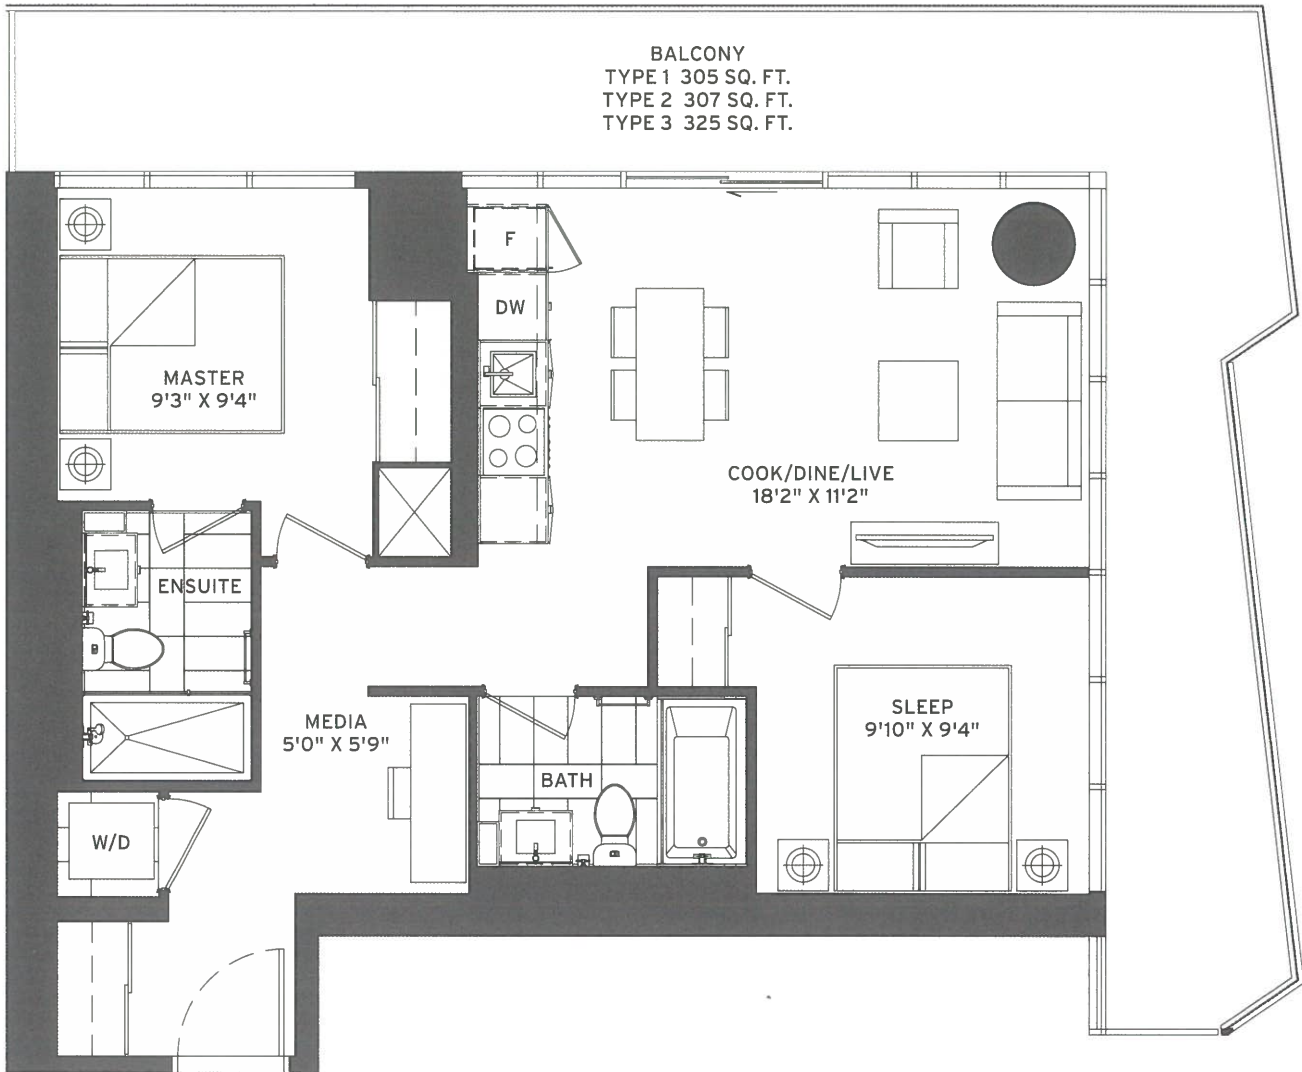

2BD-FF — 2 BED + MEDIA + 2 BATH
INTERIOR 764 S.F.
BALCONY 1 305 2 307 3 325 S.F.
TOTAL — 1,069 1,071 1,089 S.F.