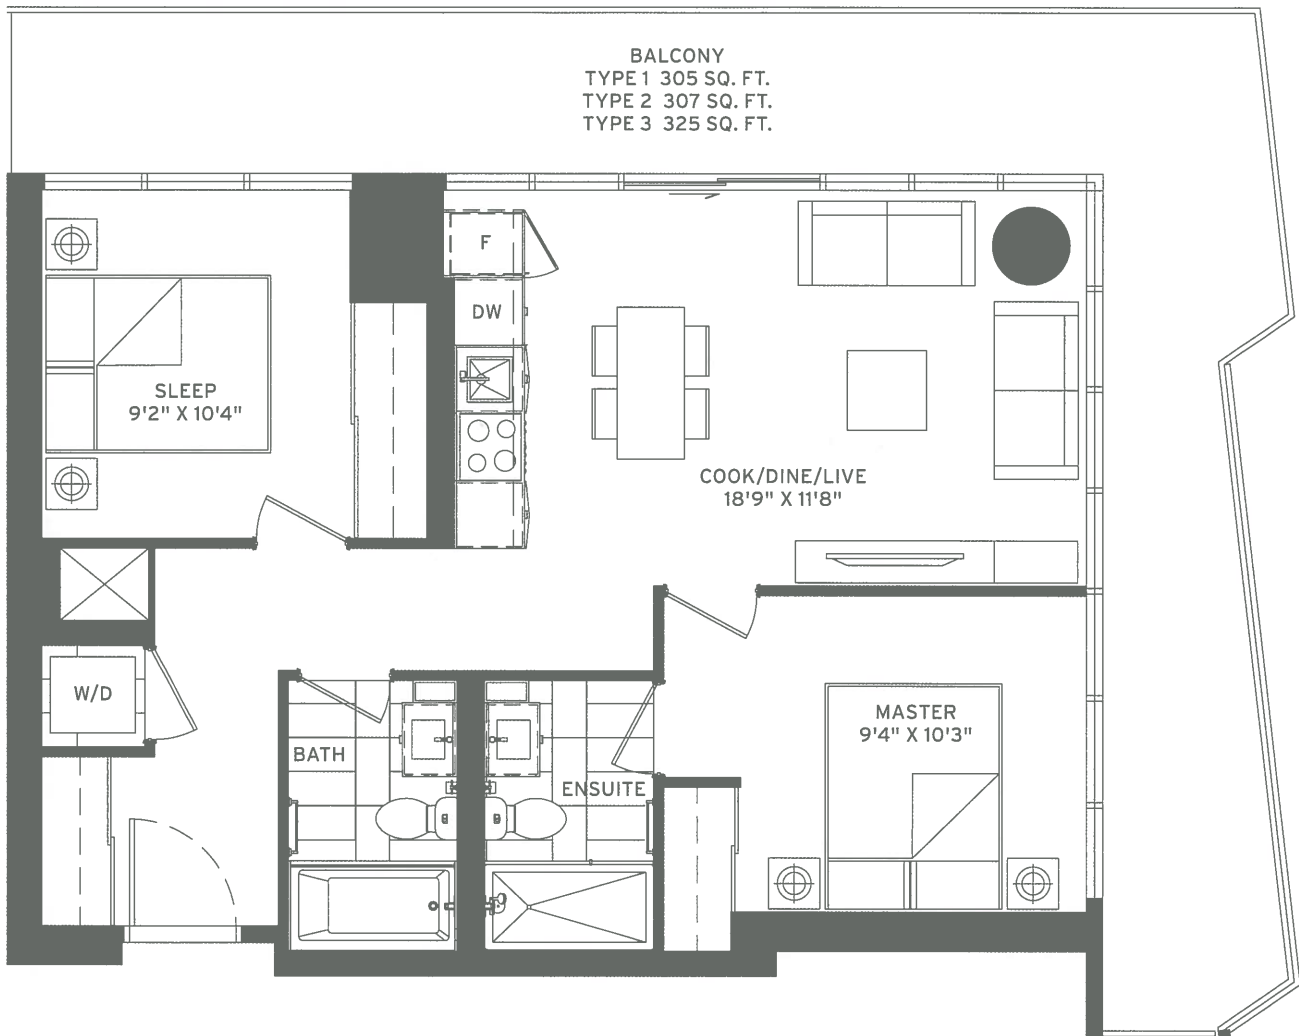

BALCONY
TYPE 1 305 SQ. FT.
TYPE 2 307 SQ. FT.
TYPE 3 325 SQ. FT.

2B-U ————— 2 BED + 2 BATH
INTERIOR 749 S.F.
BALCONY 1 305 2 307 3 325 S.F.
TOTAL ————— 1,054 1,056 1,074 S.F.

Sizes and specifications are subject to change without notice. E. & O.E.