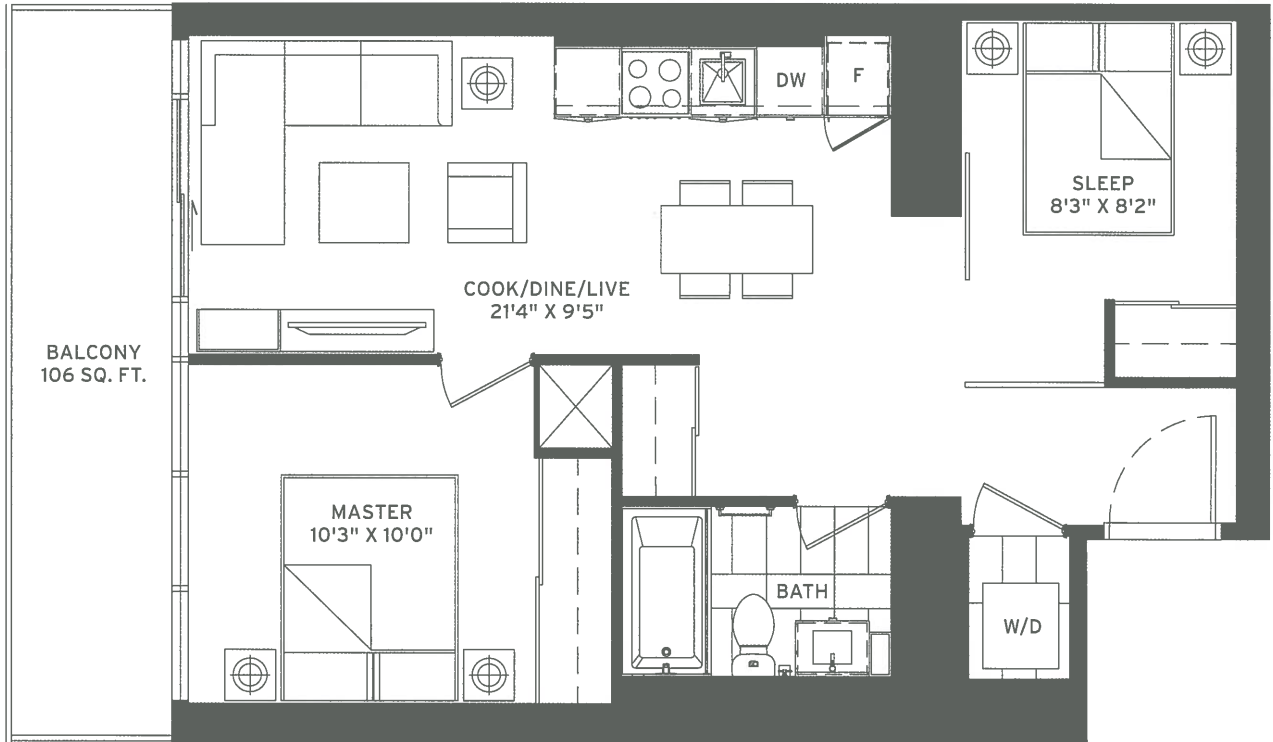

2-MM ————— **2 BED + 1 BATH**
INTERIOR 674 S.F. —————
BALCONY ————— **106 S.F.**
TOTAL ————— **780 S.F.**

Sizes and specifications are subject to change without notice. E. & O.E.