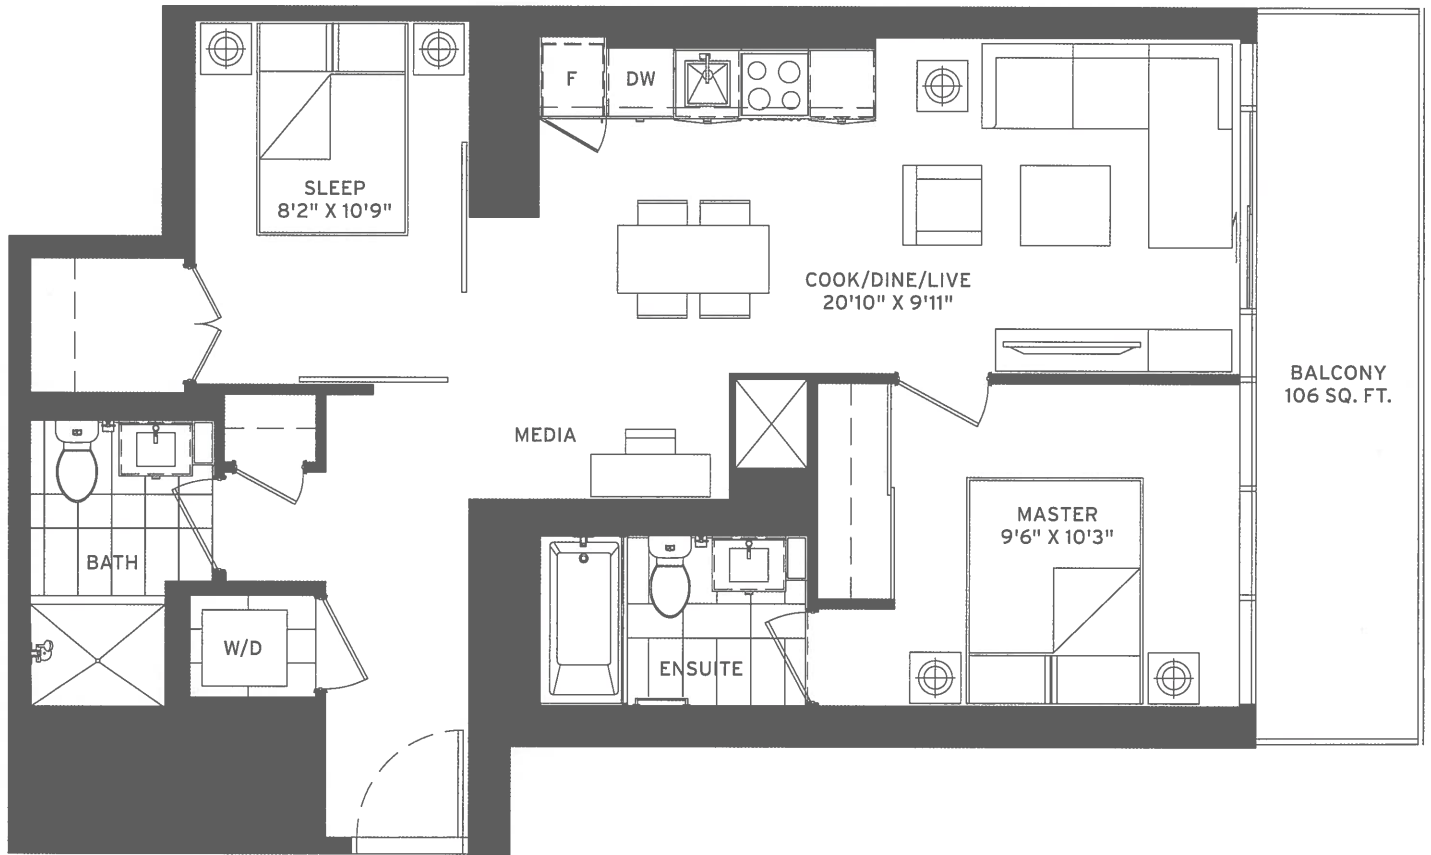

2B-V ————— 2 BED + MEDIA + 2 BATH
INTERIOR 796 S.F. —————
BALCONY ————— 106 S.F.
TOTAL ————— 902 S.F.

M CITY CONDOMINIUMS

Sizes and specifications are subject to change without notice. E. & O.E.