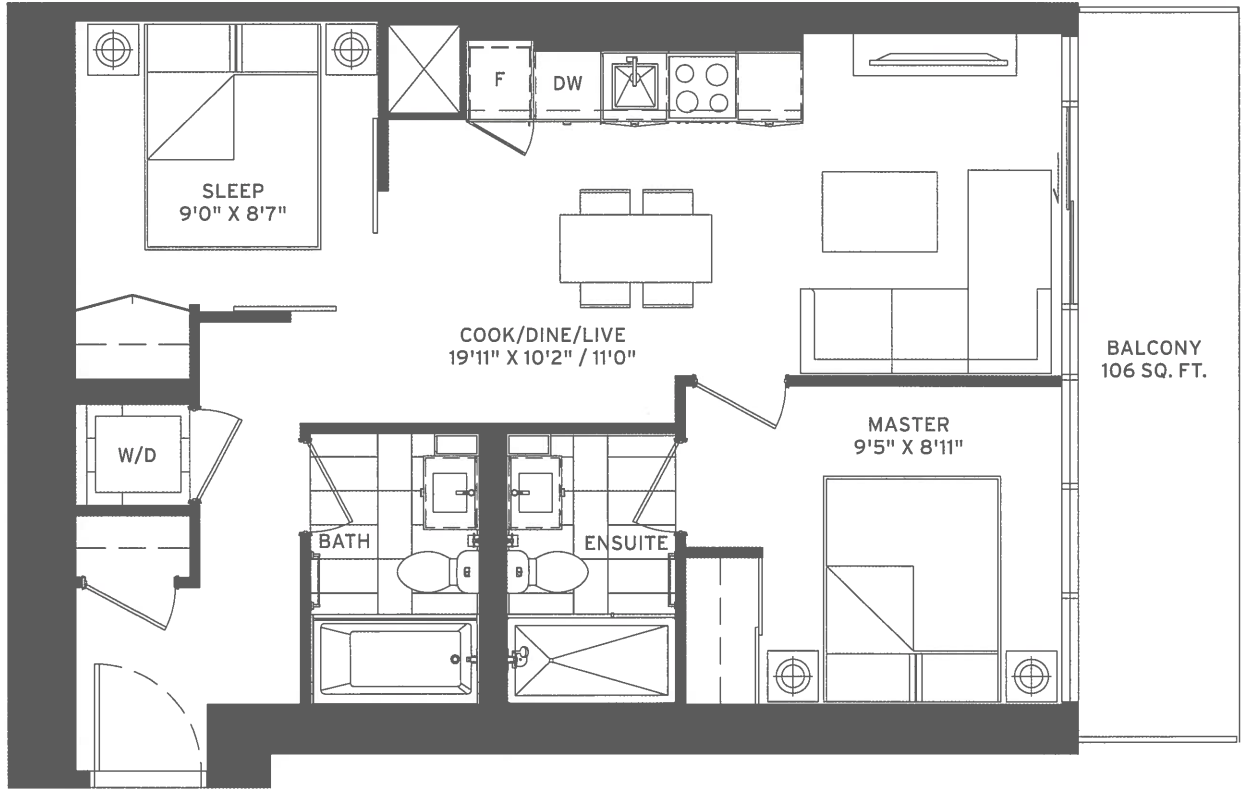

BALCONY TYPE 1
55/58/61/64

BALCONY TYPE 2
57/60/63/66

BALCONY TYPE 3
56/59/62/65

2B-T UPPER ————— 2 BED + 2 BATH
INTERIOR 697 S.F. —————
BALCONY ————— 106 S.F.
TOTAL ————— 803 S.F.

BALCONY TYPE 1
55/58/61/64

BALCONY TYPE 2
57/60/63/66

BALCONY TYPE 3
56/59/62/65

BALCONY
 TYPE 1 279 SQ. FT.
 TYPE 2 299 SQ. FT.
 TYPE 3 292 SQ. FT.

BALCONY TYPE 1
 55/58/61/64

BALCONY TYPE 2
 57/60/63/66

BALCONY TYPE 3
 56/59/62/65