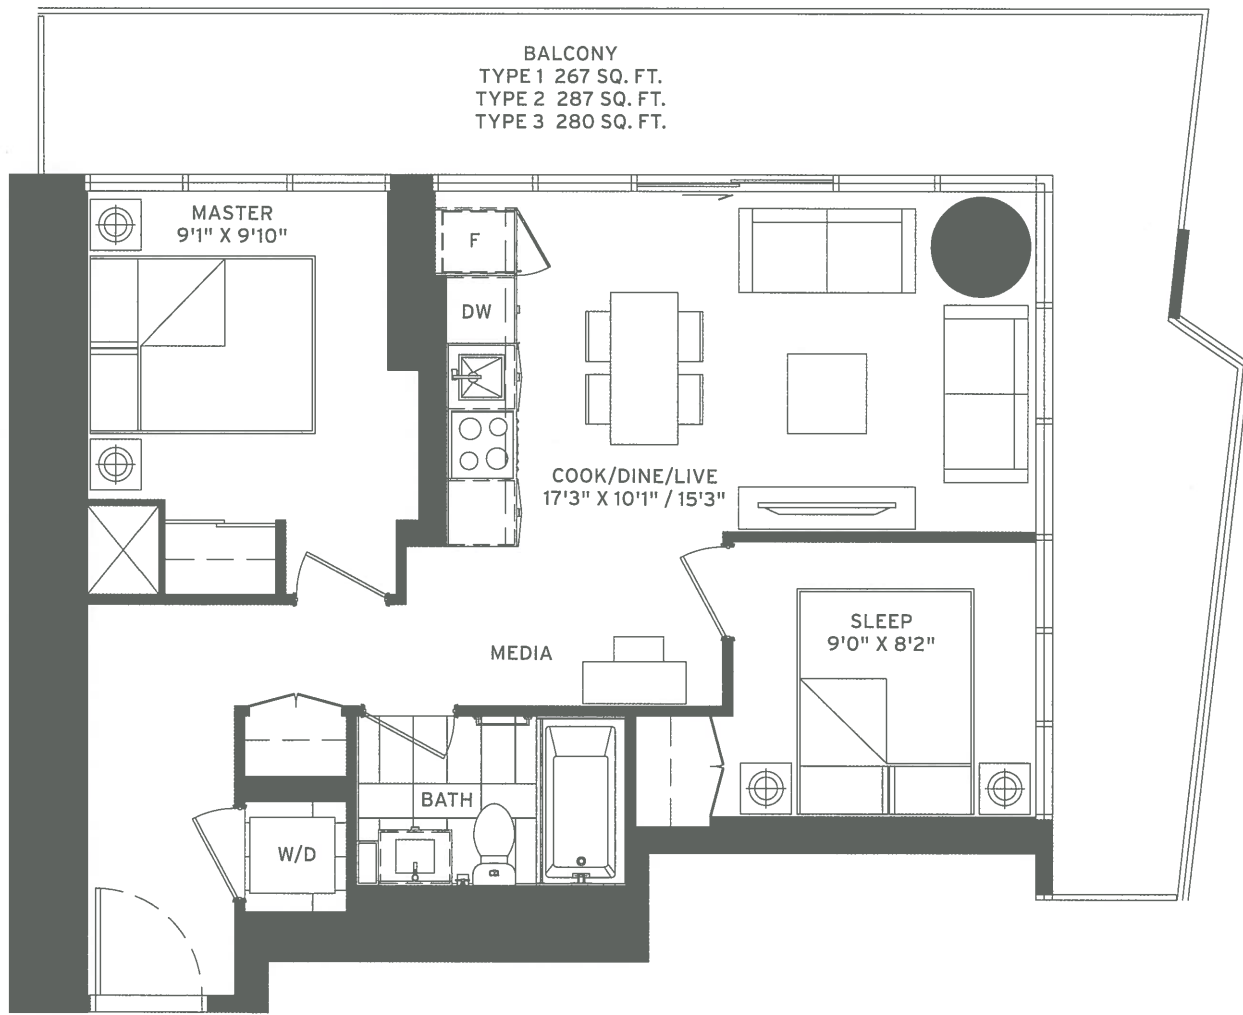

BALCONY
 TYPE 1 94 SQ. FT.
 TYPE 2 110 SQ. FT.
 TYPE 3 92 SQ. FT.

MASTER
 9'2" X 10'4"

COOK/DINE/LIVE
 11'2" / 12'0" X 17'0"

FLEX
 6'0" X 7'11"

W/D

BATH

DW

F

BALCONY TYPE 1
 55/58/61/64

BALCONY TYPE 2
 57/60/63/66

BALCONY TYPE 3
 56/59/62/65

BALCONY TYPE 1
 31/34/37/40/43/46/49

BALCONY TYPE 2
 33/36/39/42/45/48/51

BALCONY TYPE 3
 32/35/38/41/44/47/50

1F-A ————— 1 BED + FLEX + 1 BATH
 INTERIOR 538 S.F.
 BALCONY 1 94 2 110 3 92 S.F.
 TOTAL ————— 632 648 630 S.F.

Sizes and specifications are subject to change without notice. E. & O.E.

1-X ————— 1 BED + 1 BATH
INTERIOR 544 S.F. —————
BALCONY ————— 106 S.F.
TOTAL ————— 650 S.F.

BALCONY TYPE 1
 31/34/37/40/43/46/49

BALCONY TYPE 2
 33/36/39/42/45/48/51

BALCONY TYPE 3
 32/35/38/41/44/47/50

Sizes and specifications are subject to change without notice. E. & O.E.

BALCONY TYPE 1
55/58/61/64

BALCONY TYPE 2
57/60/63/66

BALCONY TYPE 3
56/59/62/65