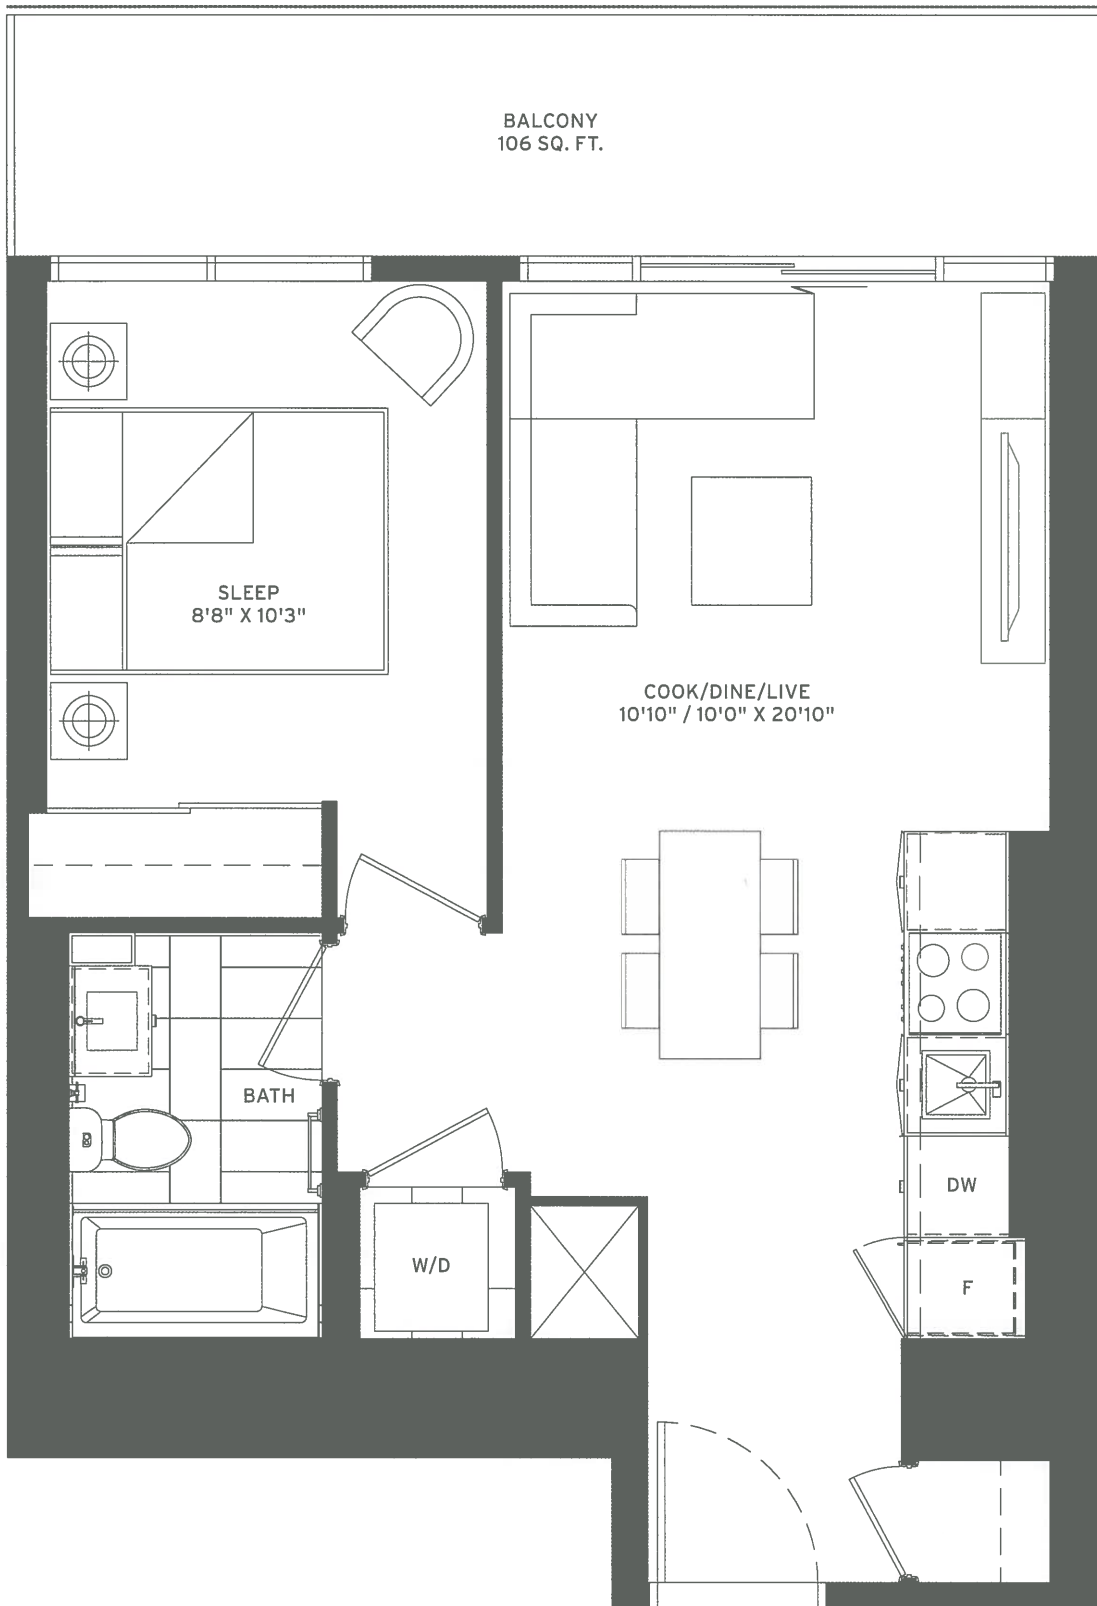

BALCONY
 TYPE 1 94 SQ. FT.
 TYPE 2 110 SQ. FT.
 TYPE 3 92 SQ. FT.

MASTER
 9'2" X 10'4"

COOK/DINE/LIVE
 11'2" / 12'0" X 17'0"

FLEX
 6'0" X 7'11"

W/D

BATH

DW

F

BALCONY TYPE 1
 55/58/61/64

BALCONY TYPE 2
 57/60/63/66

BALCONY TYPE 3
 56/59/62/65

BALCONY TYPE 1
 31/34/37/40/43/46/49

BALCONY TYPE 2
 33/36/39/42/45/48/51

BALCONY TYPE 3
 32/35/38/41/44/47/50

1F-A ————— 1 BED + FLEX + 1 BATH
 INTERIOR 538 S.F.
 BALCONY 1 94 2 110 3 92 S.F.
 TOTAL ————— 632 648 630 S.F.

Sizes and specifications are subject to change without notice. E. & O.E.

1-X ————— 1 BED + 1 BATH
INTERIOR 544 S.F. —————
BALCONY ————— 106 S.F.
TOTAL ————— 650 S.F.

BALCONY TYPE 1
 31/34/37/40/43/46/49

BALCONY TYPE 2
 33/36/39/42/45/48/51

BALCONY TYPE 3
 32/35/38/41/44/47/50

Sizes and specifications are subject to change without notice. E. & O.E.

BALCONY TYPE 1
55/58/61/64

BALCONY TYPE 2
57/60/63/66

BALCONY TYPE 3
56/59/62/65