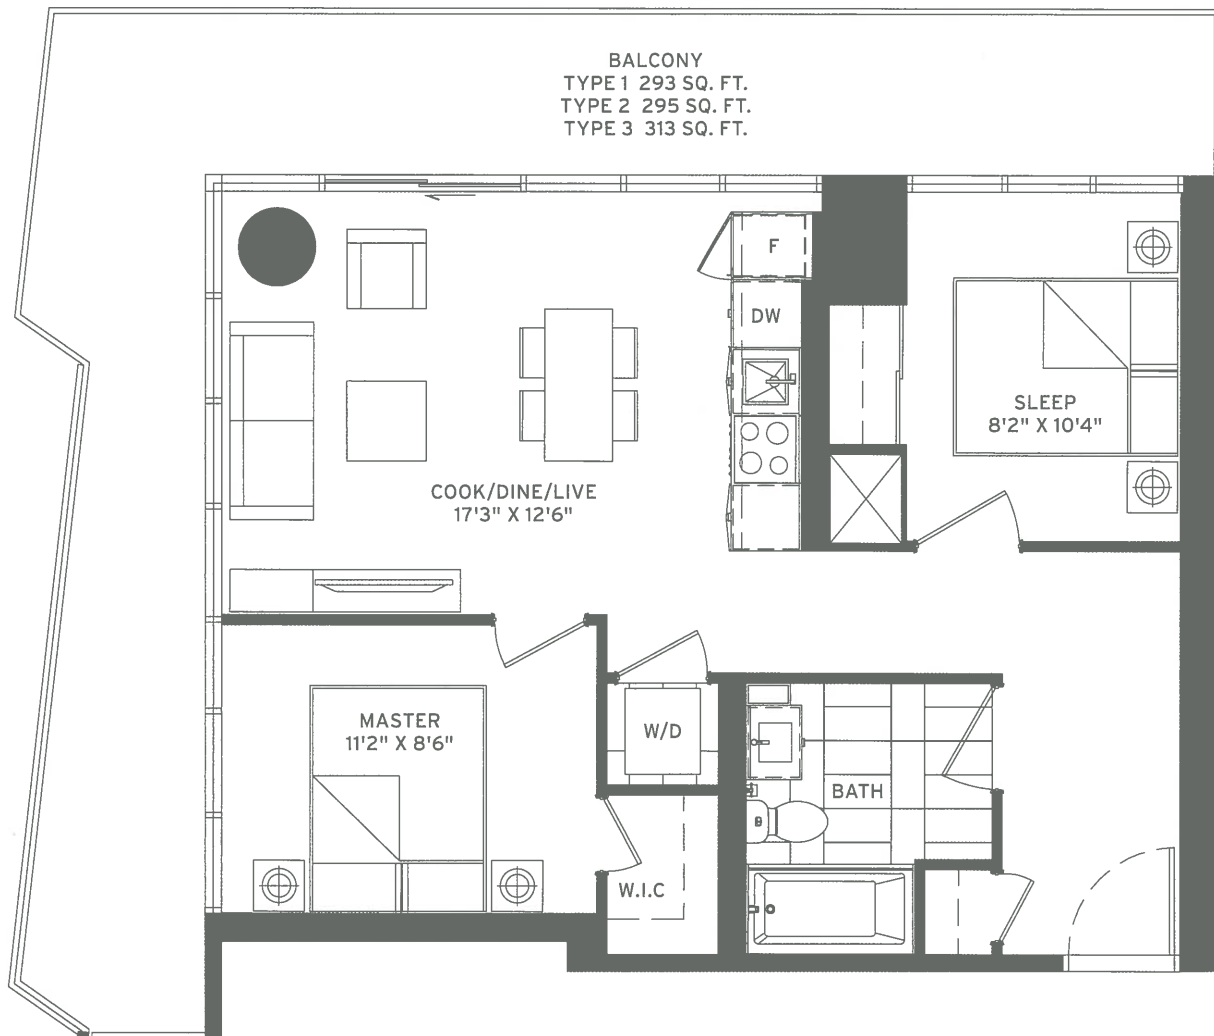

BALCONY TYPE 2
 33/36/39/42/45/48/51

BALCONY TYPE 3
 32/35/38/41/44/47/50

Sizes and specifications are subject to change without notice. E. & O.E.

BALCONY TYPE 1
55/58/61/64

BALCONY TYPE 2
57/60/63/66

BALCONY TYPE 3
56/59/62/65

BALCONY TYPE 1
31/34/37/40/43/46/49

BALCONY TYPE 2
33/36/39/42/45/48/51

BALCONY TYPE 3
32/35/38/41/44/47/50

2-JJ ————— 2 BED + MEDIA + 1 BATH
INTERIOR 648 S.F.
 BALCONY **1** 267 **2** 287 **3** 280 S.F.
 TOTAL ————— 915 935 928 S.F.

Sizes and specifications are subject to change without notice. E. & O.E.

2-MM ————— **2 BED + 1 BATH**
INTERIOR 674 S.F. —————
BALCONY ————— **106 S.F.**
TOTAL ————— **780 S.F.**

BALCONY TYPE 1
55/58/61/64

BALCONY TYPE 2
57/60/63/66

BALCONY TYPE 3
56/59/62/65

Sizes and specifications are subject to change without notice. E. & O.E.

2-LL ————— **2 BED + 1 BATH**
INTERIOR 696 S.F. —————
BALCONY 1 293 2 295 3 313 S.F.
TOTAL ————— 989 991 1,009 S.F.