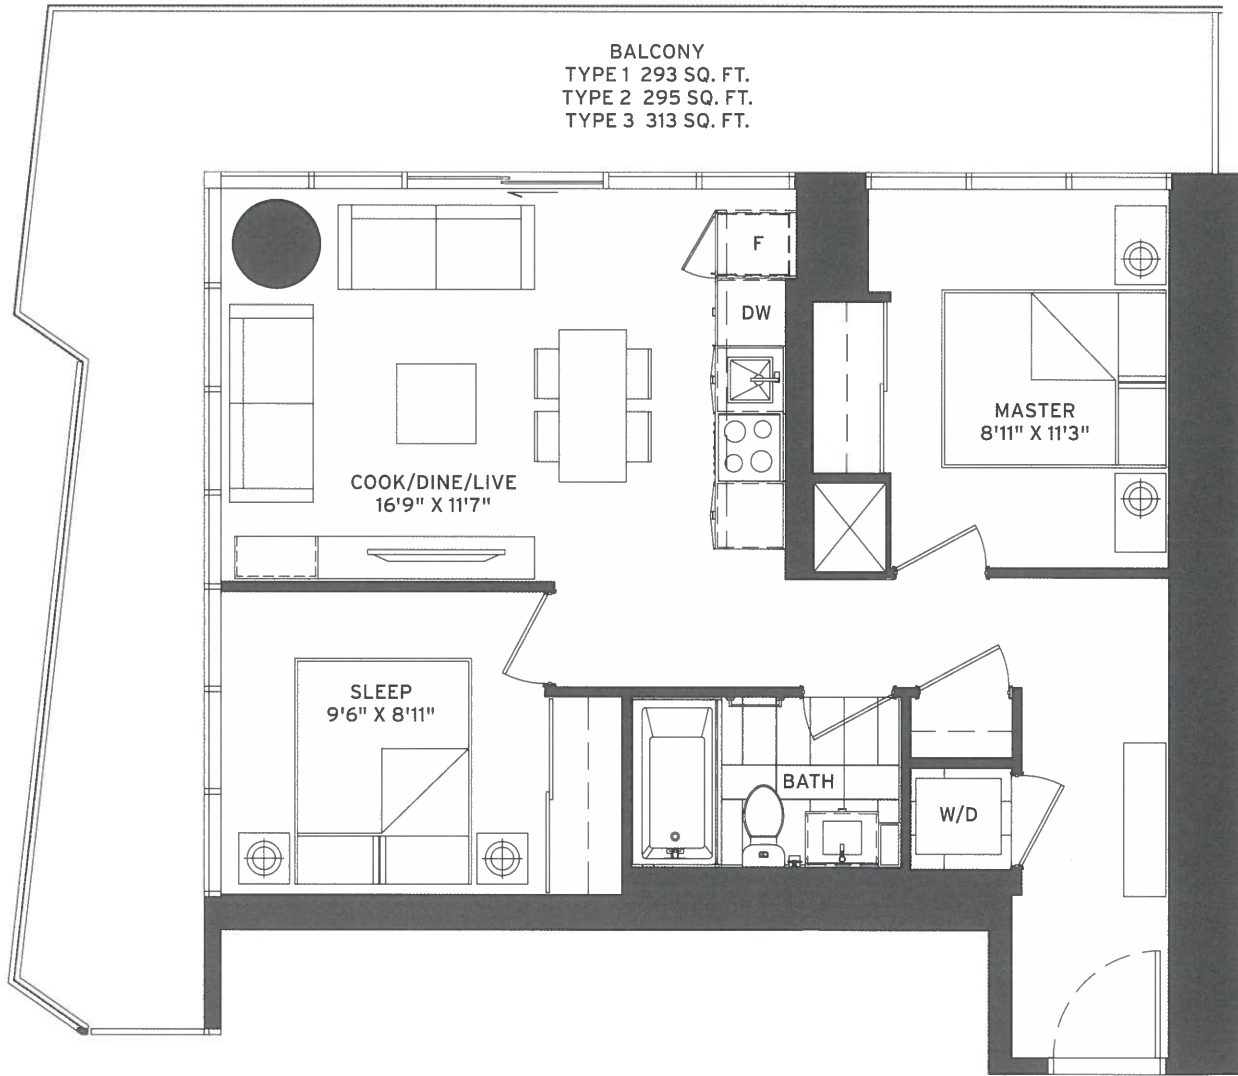

BALCONY TYPE 1
55/58/61/64

BALCONY TYPE 2
57/60/63/66

BALCONY TYPE 3
56/59/62/65

BALCONY TYPE 1
31/34/37/40/43/46/49

BALCONY TYPE 2
33/36/39/42/45/48/51

BALCONY TYPE 3
32/35/38/41/44/47/50

1-M ————— 1 BED + 1 BATH
INTERIOR 475 S.F.
 BALCONY **1** 112 **2** 96 **3** 104 S.F.
 TOTAL ————— 587 571 579 S.F.

BALCONY
 TYPE 1 94 SQ. FT.
 TYPE 2 110 SQ. FT.
 TYPE 3 92 SQ. FT.

MASTER
 9'2" X 10'4"

COOK/DINE/LIVE
 11'2" / 12'0" X 17'0"

FLEX
 6'0" X 7'11"

W/D

BATH

DW

F

BALCONY TYPE 2
 33/36/39/42/45/48/51

BALCONY TYPE 3
 32/35/38/41/44/47/50

Sizes and specifications are subject to change without notice. E. & O.E.

BALCONY TYPE 1
55/58/61/64

BALCONY TYPE 2
57/60/63/66

BALCONY TYPE 3
56/59/62/65

BALCONY TYPE 1
31/34/37/40/43/46/49

BALCONY TYPE 2
33/36/39/42/45/48/51

BALCONY TYPE 3
32/35/38/41/44/47/50

Sizes and specifications are subject to change without notice. E. & O.E.

BALCONY
 TYPE 1 293 SQ. FT.
 TYPE 2 295 SQ. FT.
 TYPE 3 313 SQ. FT.