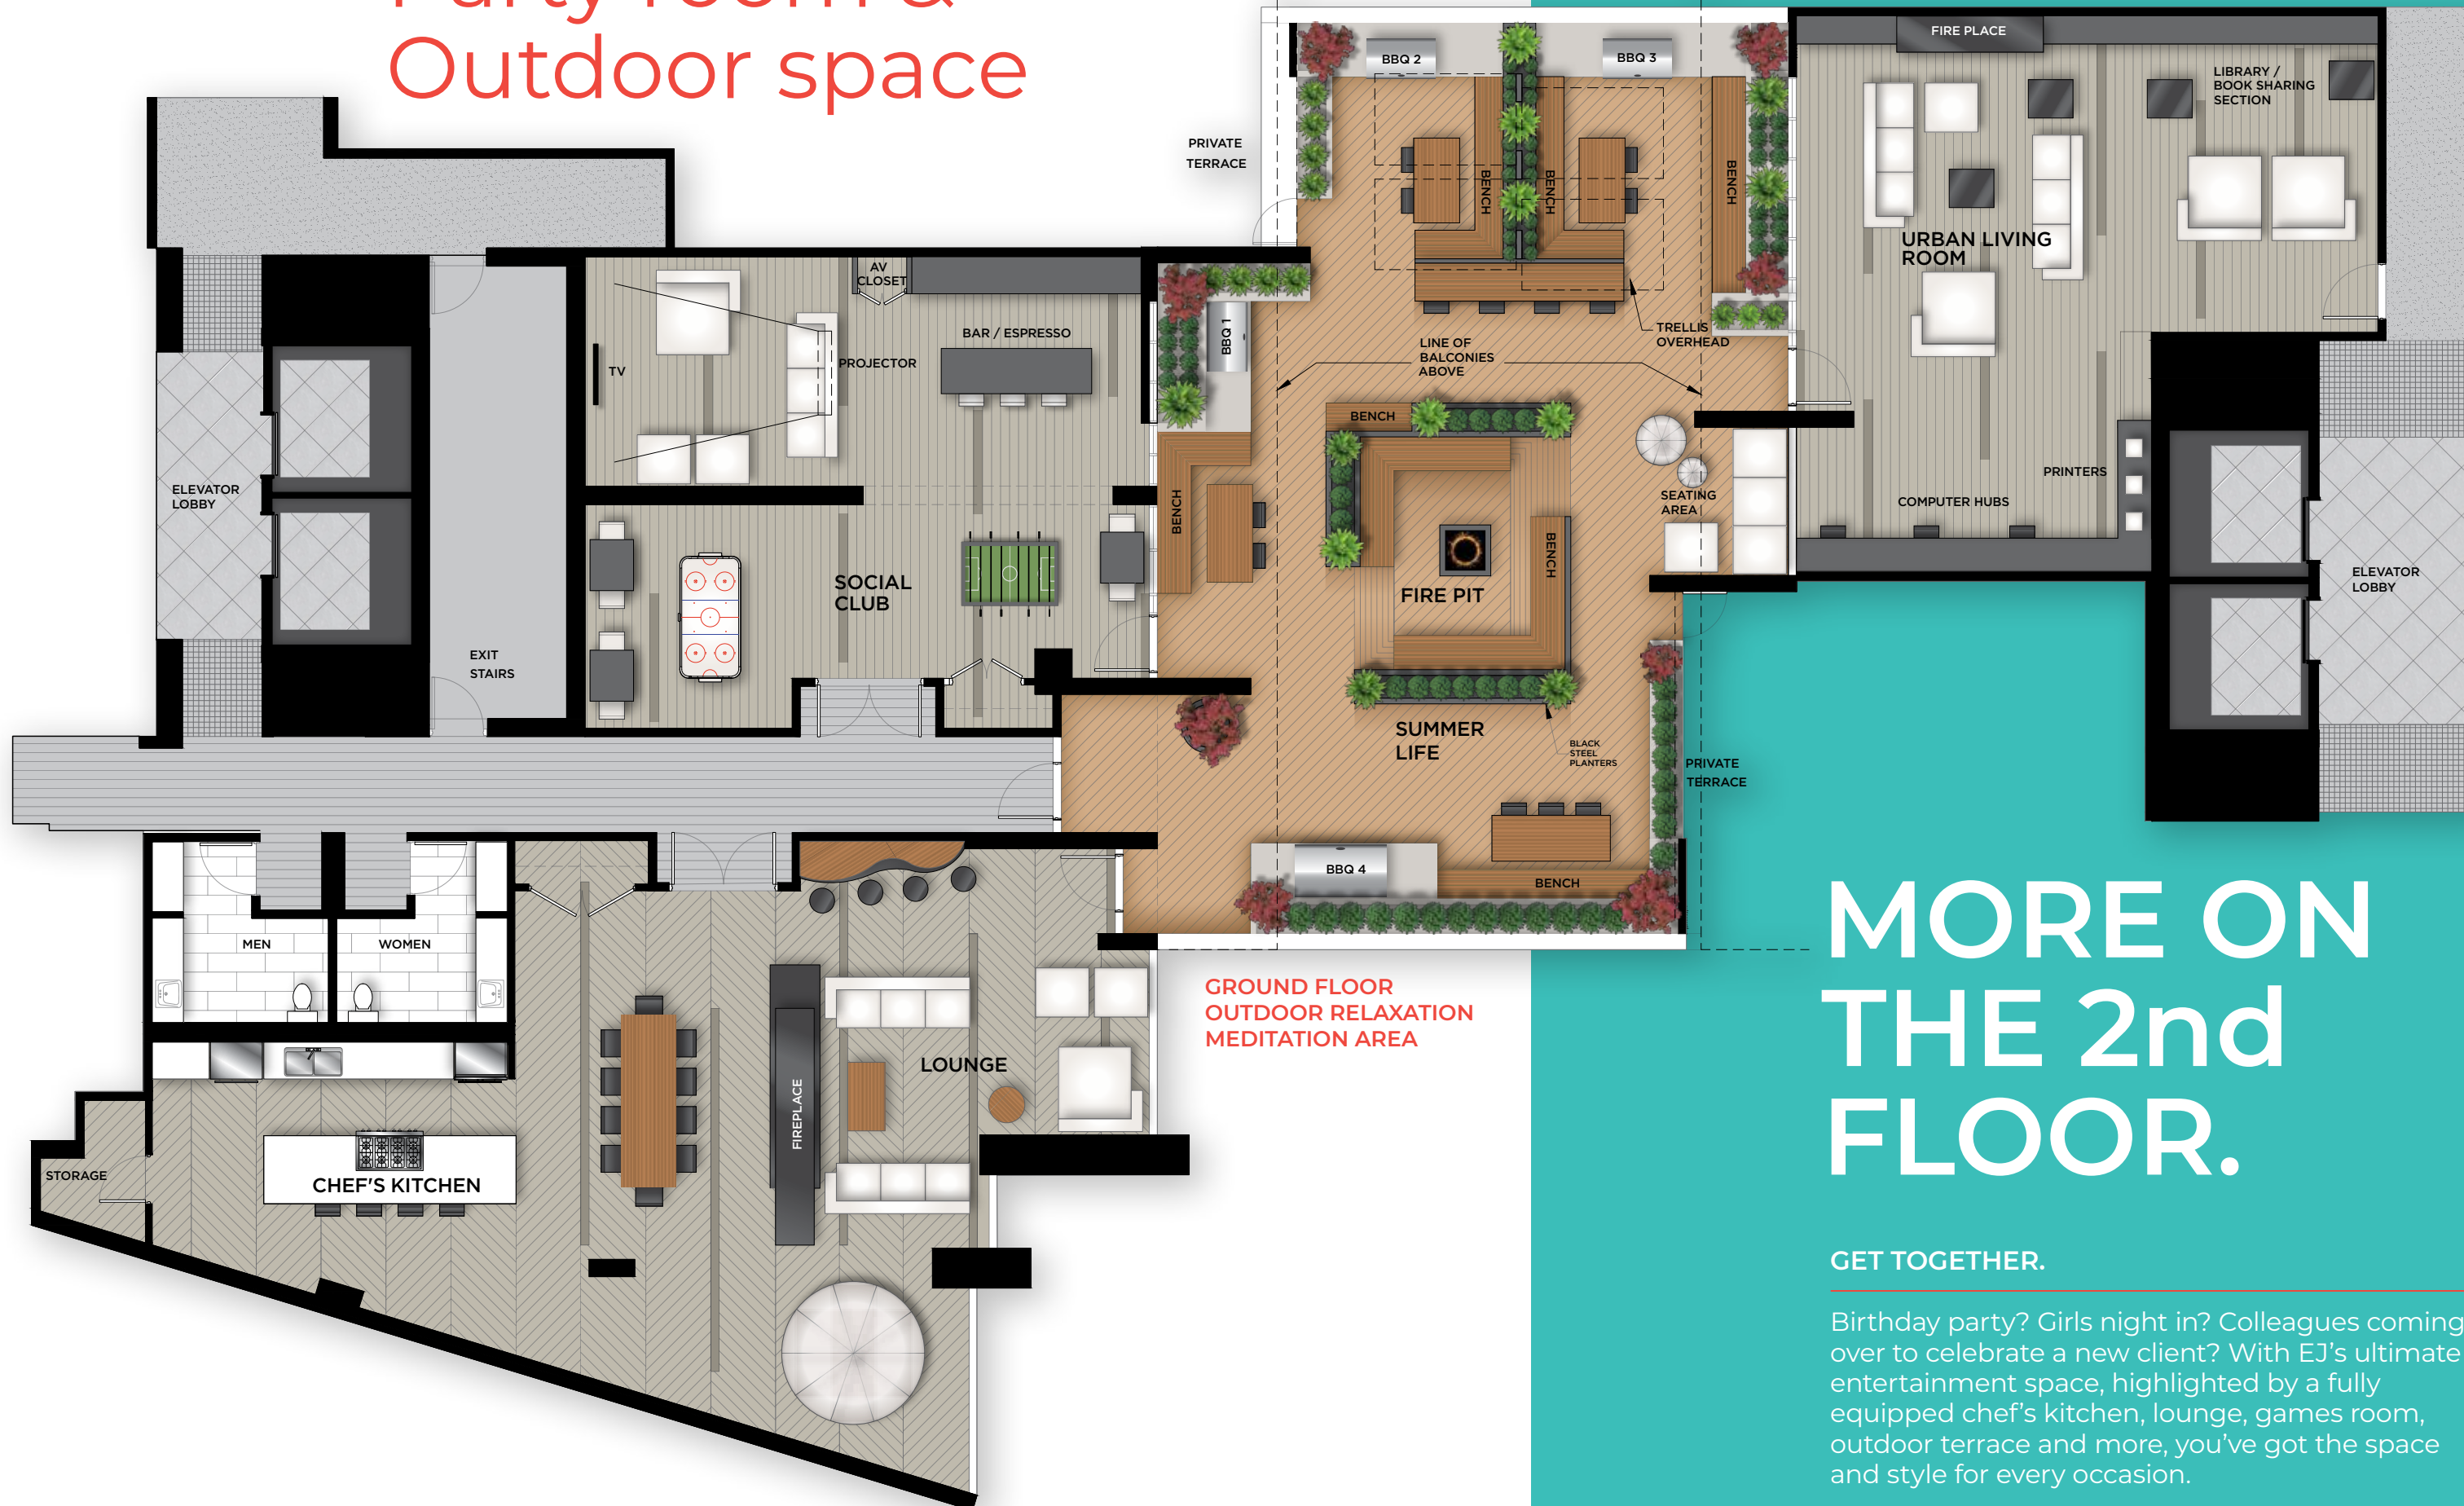

Specifications subject to change without notice. Renderings are artist's concept. Architectural elements may vary from renderings shown. E. & O. E.

1st FLOOR AMENITY SPACE.

Indoor/Outdoor Amenity

LIFT, RUN, PLANK, ZEN, REPEAT.

CHANGE ROOMS BELOW CARDIO LOFT

Party room & Outdoor space

GROUND FLOOR
OUTDOOR RELAXATION
MEDITATION AREA

MORE ON THE 2nd FLOOR.

GET TOGETHER.

Birthday party? Girls night in? Colleagues coming over to celebrate a new client? With EJ's ultimate entertainment space, highlighted by a fully equipped chef's kitchen, lounge, games room, outdoor terrace and more, you've got the space and style for every occasion.