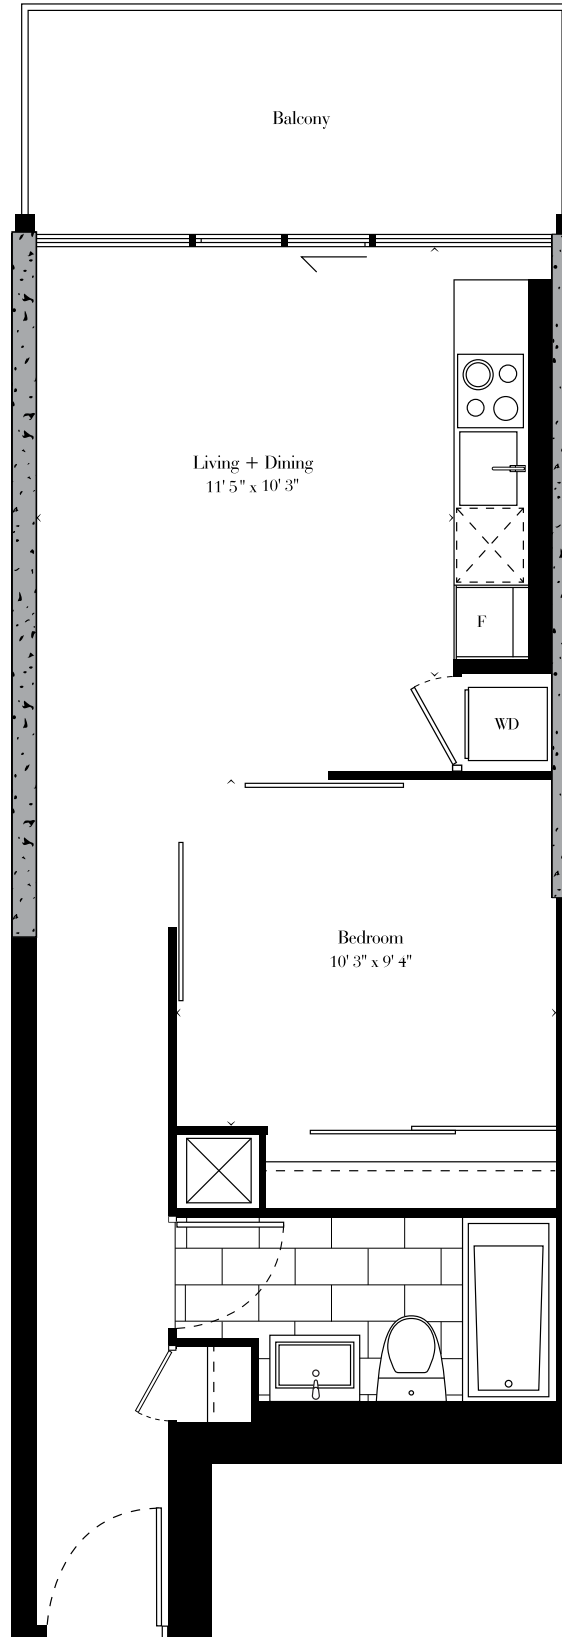

B

junior one bedroom

442 sf
plus 49 sf terrace

ceiling height 9ft.

floor 16

floor 13-15

floor 12

Window(s), balcony and balcony door may shift in size and/or location. Actual floor area may differ from stated floor area. All prices, sizes and specifications are subject to change without notice. E.&O.E.

E

junior
one bedroom
511 sf

ceiling height 9ft.

shown: unit 03

floors 2-11

Windows, balcony and balcony door may shift in size and/or location. Actual floor area may differ from stated floor area. All prices, sizes and specifications are subject to change without notice. E.&O.E.

junior
one bedroom
519 sf
plus 88 sf balcony

ceiling height 9ft.

floor 16

floor 13-15

floor 12

floors 2-11
guest suite 208

G

one bedroom

526 sf

plus 88 sf balcony

ceiling height 9ft.

floors 2-11

Window(s), balcony and balcony door may shift in size and/or location. Actual floor area may differ from stated floor area. All prices, sizes and specifications are subject to change without notice. E.&O.E.