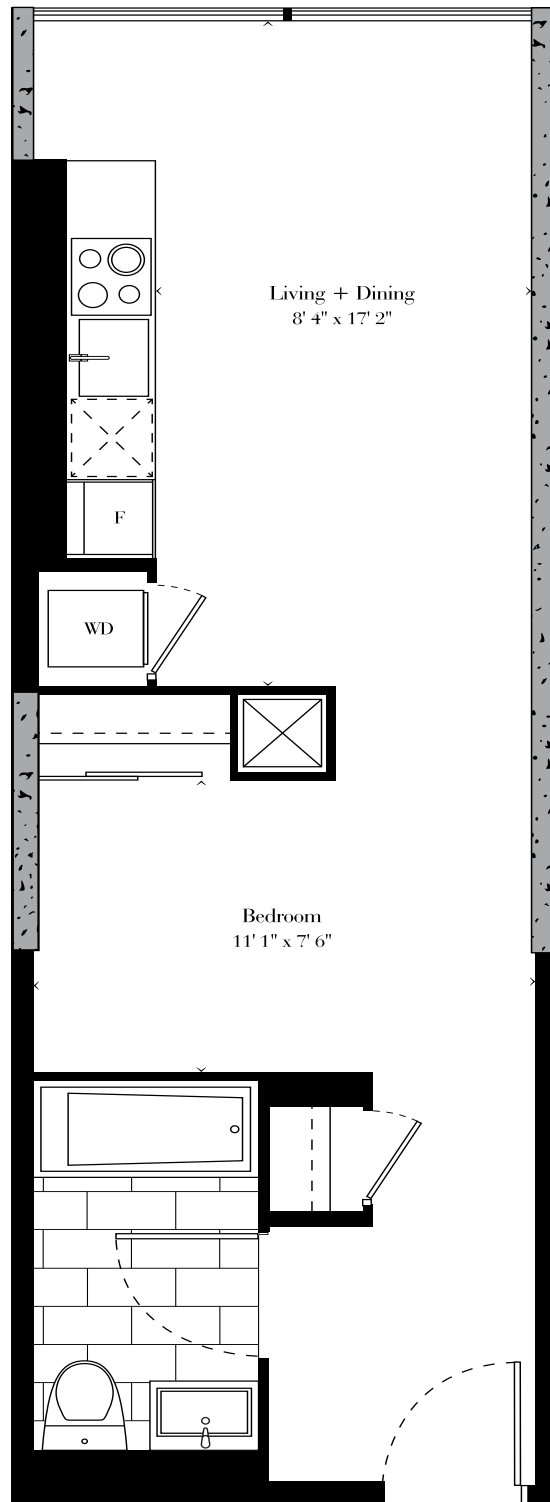

B

junior one bedroom

442 sf
plus 49 sf terrace

ceiling height 9ft.

floor 16

floor 13-15

floor 12

Window(s), balcony and balcony door may shift in size and/or location. Actual floor area may differ from stated floor area. All prices, sizes and specifications are subject to change without notice. E.&O.E.

C

junior
one bedroom
471 sf

ceiling height 9ft.

floors 2-11

Window(s), balcony and balcony door may shift in size and/or location. Actual floor area may differ from stated floor area. All prices, sizes and specifications are subject to change without notice. E.&O.E.