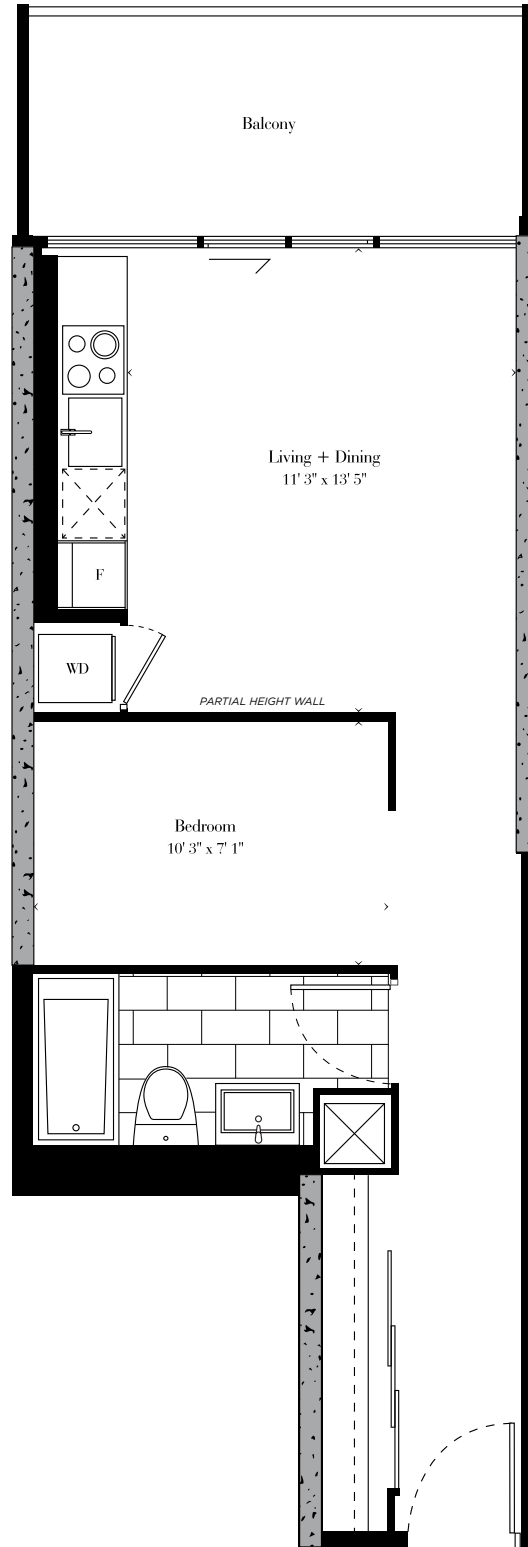

junior
one bedroom
519 sf
plus 88 sf balcony

ceiling height 9ft.