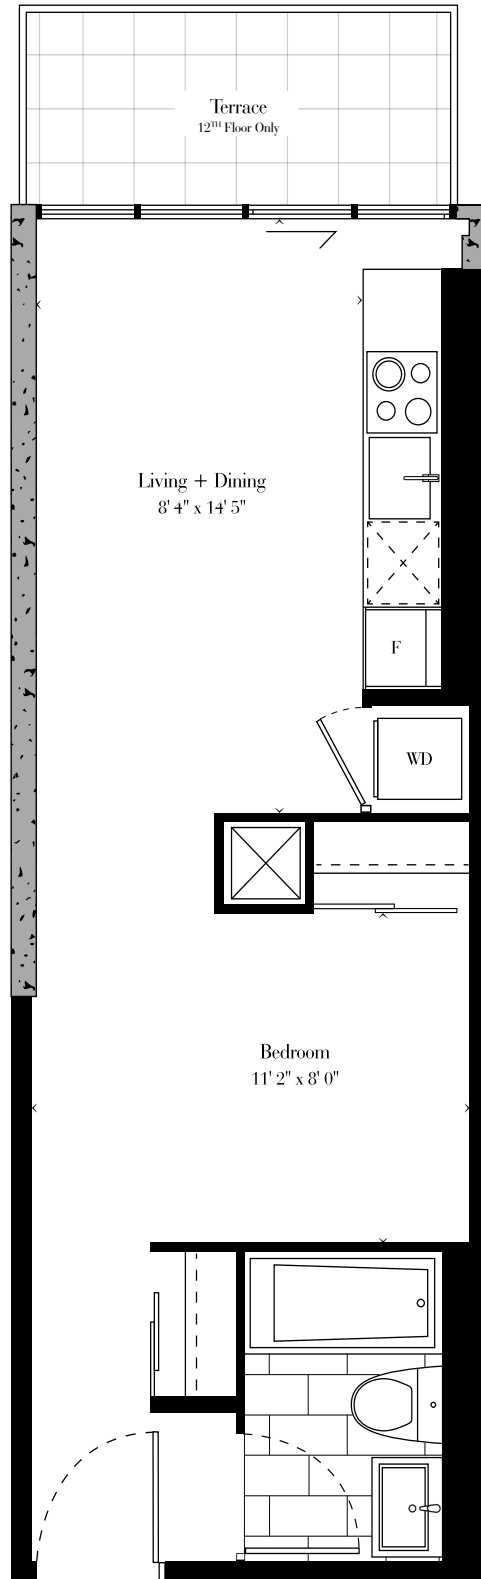

B

junior one bedroom

442 sf
plus 49 sf terrace

ceiling height 9ft.

floor 16

floor 13-15

floor 12

Window(s), balcony and balcony door may shift in size and/or location. Actual floor area may differ from stated floor area. All prices, sizes and specifications are subject to change without notice. E.&O.E.

C

junior
one bedroom
471 sf

ceiling height 9ft.

floors 2-11

Window(s), balcony and balcony door may shift in size and/or location. Actual floor area may differ from stated floor area. All prices, sizes and specifications are subject to change without notice. E.&O.E.

junior
one bedroom
474 sf

ceiling height 9ft.

shown: unit 05
04 units - 471sf

floors 2-11

Window(s), balcony and balcony door may shift in size and/or location. Actual floor area may differ from stated floor area.
All prices, sizes and specifications are subject to change without notice. E.&O.E.