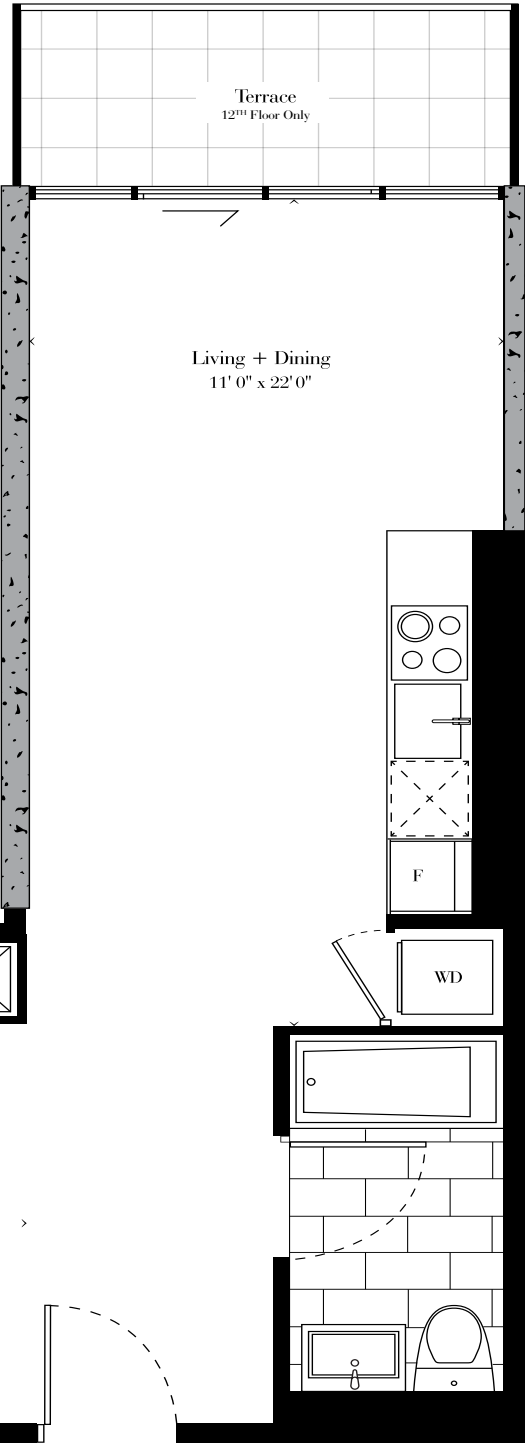

B

junior one bedroom

442 sf
plus 49 sf terrace

ceiling height 9ft.

floor 16

floor 13-15

floor 12

Window(s), balcony and balcony door may shift in size and/or location. Actual floor area may differ from stated floor area. All prices, sizes and specifications are subject to change without notice. E.&O.E.

junior
one bedroom
519 sf
plus 88 sf balcony

ceiling height 9ft.

floor 16

floor 13-15

floor 12

floors 2-11
guest suite 208

G

one bedroom

526 sf

plus 88 sf balcony

ceiling height 9ft.

floors 2-11

Window(s), balcony and balcony door may shift in size and/or location. Actual floor area may differ from stated floor area. All prices, sizes and specifications are subject to change without notice. E.&O.E.

junior one bedroom

537 sf
plus 53 sf terrace

ceiling height 9ft.

floor 16

floor 13-15

floor 12

Window(s), balcony and balcony door may shift in size and/or location. Actual floor area may differ from stated floor area. All prices, sizes and specifications are subject to change without notice. E & O.E.