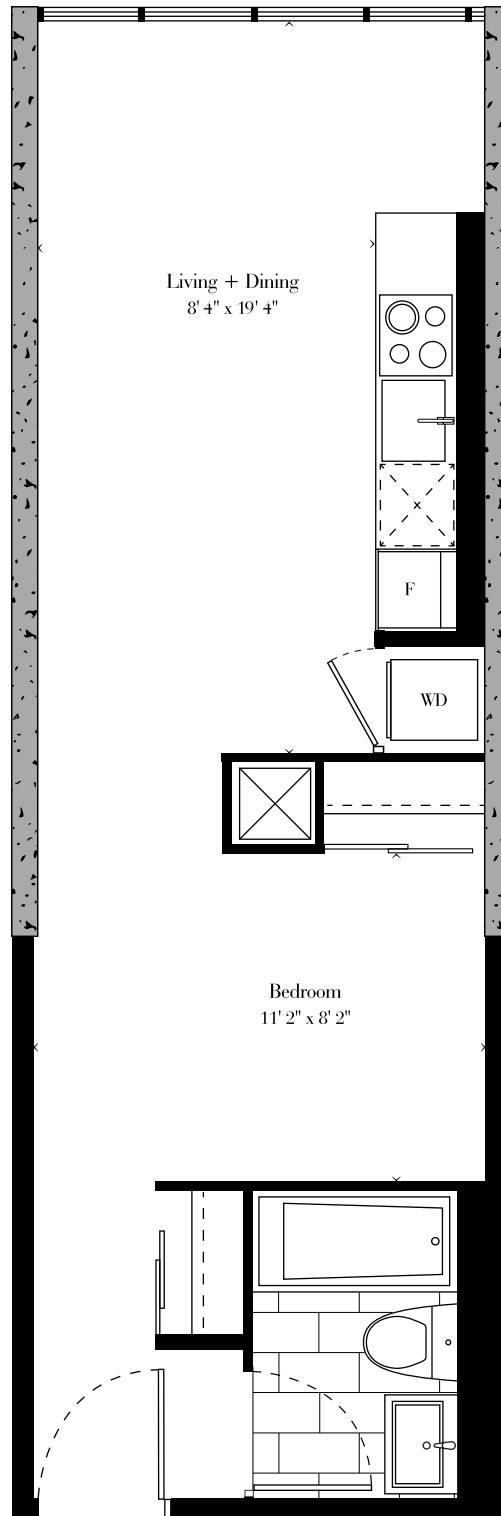

B

junior one bedroom

442 sf
plus 49 sf terrace

ceiling height 9ft.

floor 16

floor 13-15

floor 12

Window(s), balcony and balcony door may shift in size and/or location. Actual floor area may differ from stated floor area. All prices, sizes and specifications are subject to change without notice. E.&O.E.

C

junior
one bedroom
471 sf

ceiling height 9ft.

floors 2-11

Window(s), balcony and balcony door may shift in size and/or location. Actual floor area may differ from stated floor area. All prices, sizes and specifications are subject to change without notice. E.&O.E.

junior
one bedroom
474 sf

ceiling height 9ft.

shown: unit 05
04 units - 471sf

floors 2-11

Window(s), balcony and balcony door may shift in size and/or location. Actual floor area may differ from stated floor area.
All prices, sizes and specifications are subject to change without notice. E.&O.E.