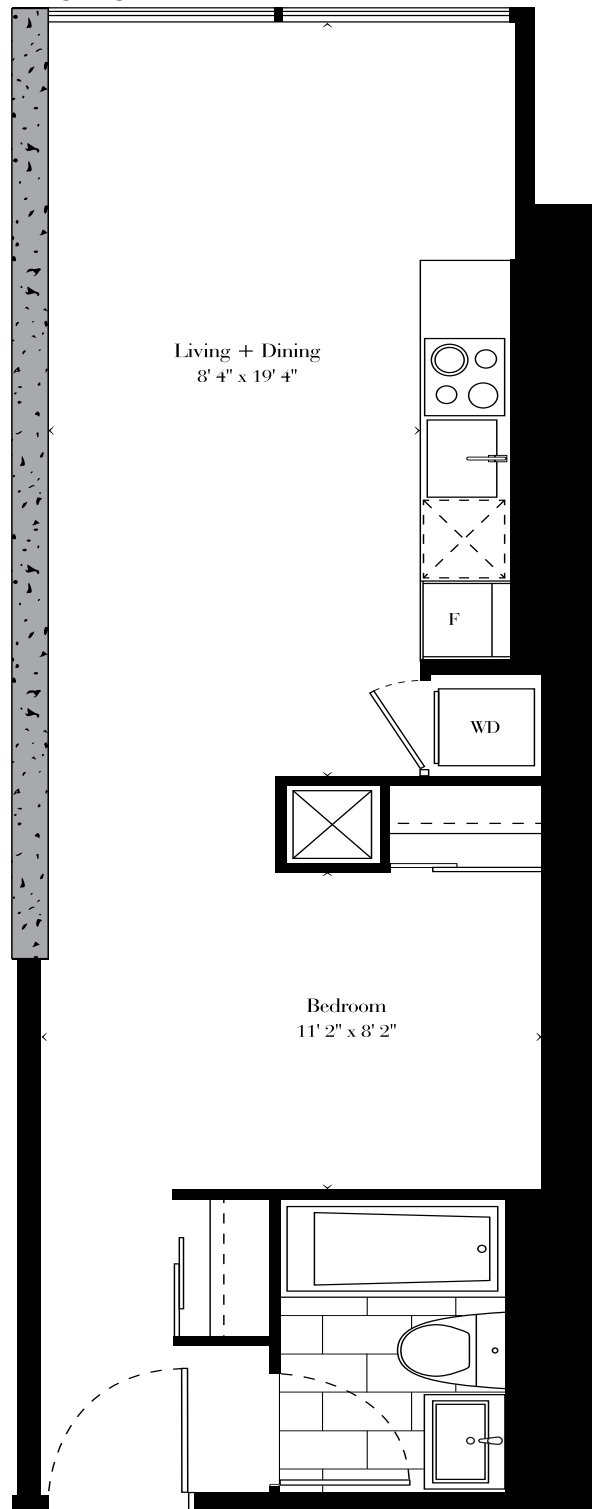

B

junior one bedroom

442 sf
plus 49 sf terrace

ceiling height 9ft.

floor 16

floor 13-15

floor 12

Window(s), balcony and balcony door may shift in size and/or location. Actual floor area may differ from stated floor area. All prices, sizes and specifications are subject to change without notice. E.&O.E.

C

junior
one bedroom
471 sf

ceiling height 9ft.

floors 2-11

Window(s), balcony and balcony door may shift in size and/or location. Actual floor area may differ from stated floor area. All prices, sizes and specifications are subject to change without notice. E.&O.E.

junior
one bedroom
474 sf

ceiling height 9ft.

shown: unit 05
04 units - 471sf

floors 2-11

Window(s), balcony and balcony door may shift in size and/or location. Actual floor area may differ from stated floor area.
All prices, sizes and specifications are subject to change without notice. E.&O.E.

E

junior
one bedroom
511 sf

ceiling height 9ft.

shown: unit 03

floors 2-11

Windows, balcony and balcony door may shift in size and/or location. Actual floor area may differ from stated floor area. All prices, sizes and specifications are subject to change without notice. E.&O.E.