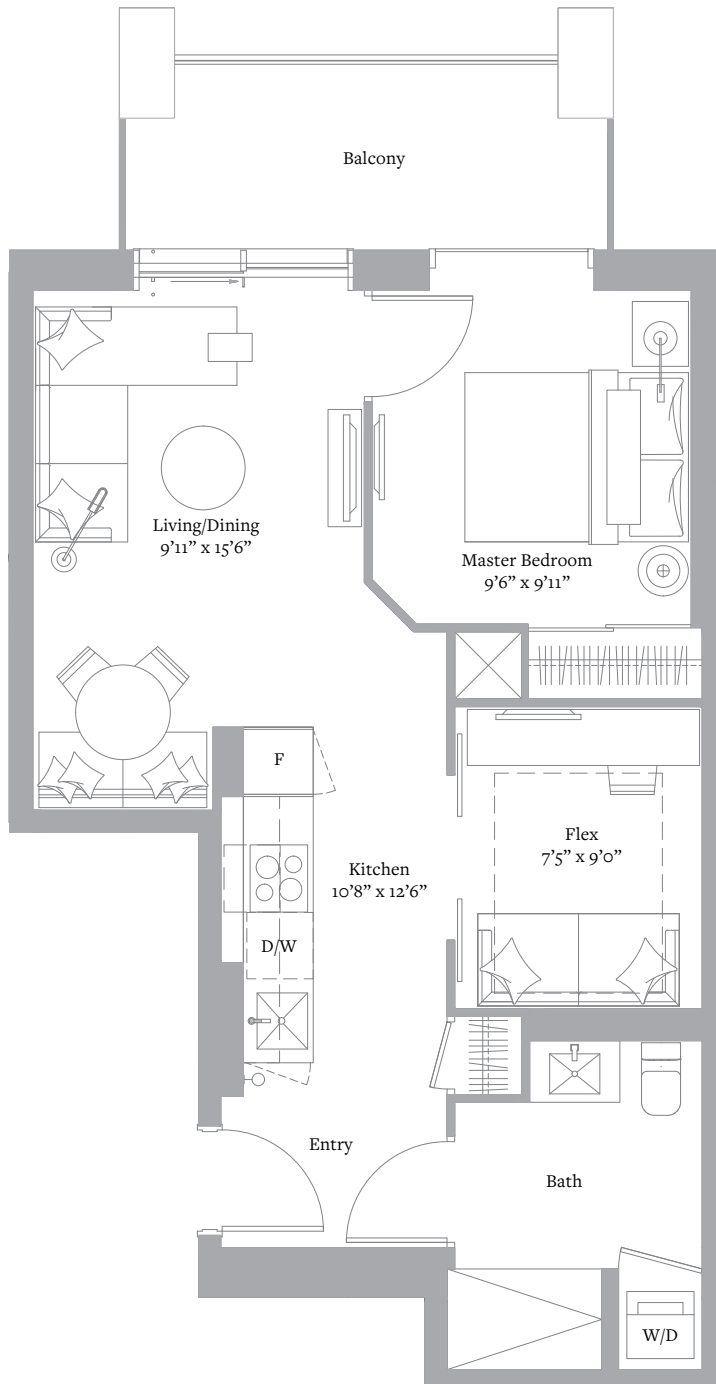

INTERIOR: 306 SF

VIEW: WEST

Level 25-50

Sizes and specifications are subject to change without notice. E. & O.E.

THE CITY COLLECTION
L25-50 N^o12

1 BEDROOM & 1 BATH

INTERIOR: 457 SF

VIEW: WEST

THE CITY COLLECTION
L25-50 N⁰9

1 BEDROOM & 1 BATH

INTERIOR: 522 SF

VIEW: SOUTH

Level 25-50

Sizes and specifications are subject to change without notice. E. & O.E.

THE CITY COLLECTION
L25-50 N^o16

1 BEDROOM & 1 BATH

INTERIOR: 535 SF

VIEW: NORTH

Level 25-50

Sizes and specifications are subject to change without notice. E. & O.E.

THE CITY COLLECTION
L25-50 N⁰¹⁵

1 BEDROOM + FLEX & 1 BATH

INTERIOR: 605 SF

VIEW: NORTH

Level 25-50

Sizes and specifications are subject to change without notice. E. & O.E.

THE CITY COLLECTION
L25-50 N^o10

2 BEDROOM & 2 BATH

INTERIOR: 642 SF

VIEW: SOUTH

Level 25-50

Sizes and specifications are subject to change without notice. E. & O.E.