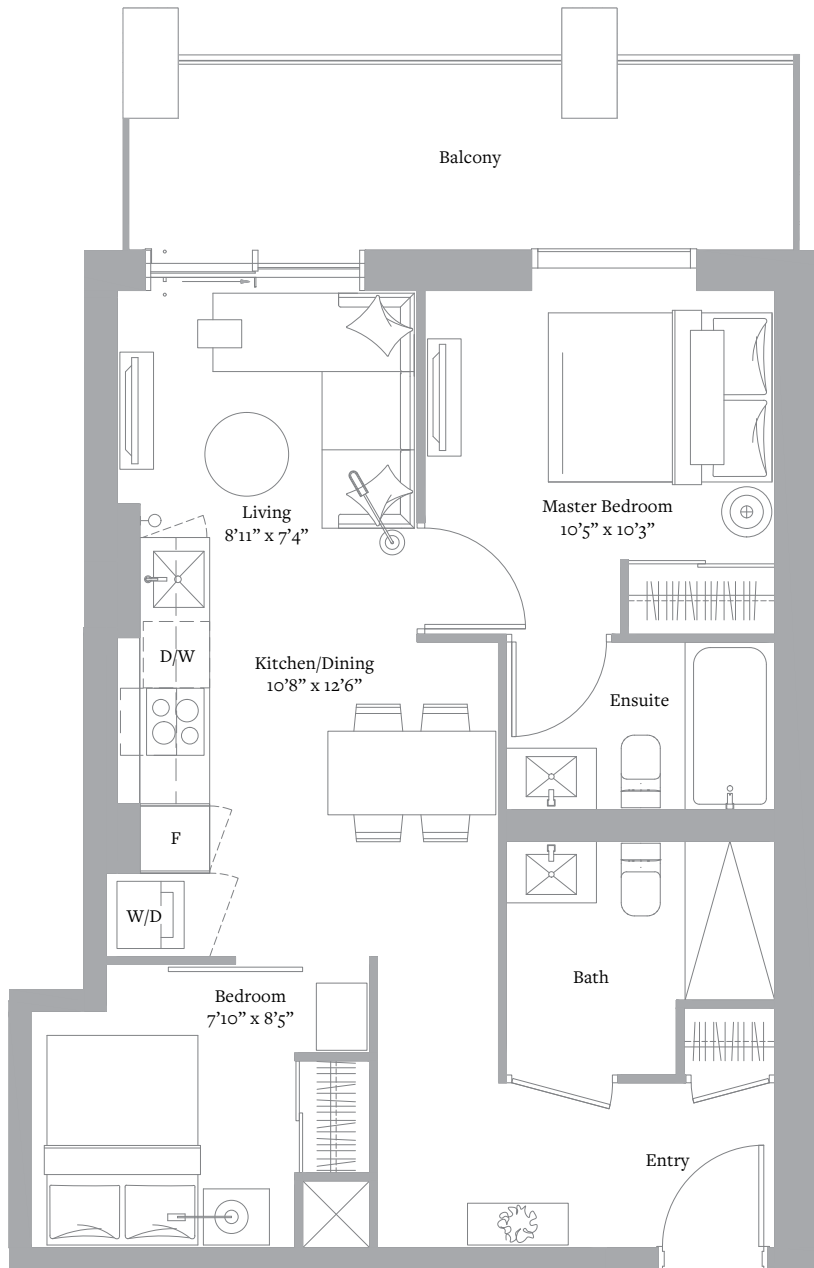

THE CITY COLLECTION
L25-50 N⁰2

2 BEDROOM & 2 BATH

INTERIOR: 651 SF

VIEW: NORTH

Level 25-50

Sizes and specifications are subject to change without notice. E. & O.E.

THE CITY COLLECTION
L25-50 N°1

2 BEDROOM & 2 BATH

INTERIOR: 692 SF

VIEW: NORTH

Level 25-50

Sizes and specifications are subject to change without notice. E. & O.E.

THE CITY COLLECTION
L25-50 N⁰⁸

2 BEDROOM & 2 BATH

INTERIOR: 698 SF

VIEW: SOUTH

Level 25-50

Sizes and specifications are subject to change without notice. E. & O.E.

THE CITY COLLECTION
L25-50 N⁰¹⁷

2 BEDROOM & 2 BATH

INTERIOR: 716 SF

VIEW: NORTH

Level 25-50

Sizes and specifications are subject to change without notice. E. & O.E.

THE CITY COLLECTION
L25-50 N^o7

2 BEDROOM & 2 BATH

INTERIOR: 735 SF

VIEW: SOUTH

Level 25-50

Sizes and specifications are subject to change without notice. E. & O.E.