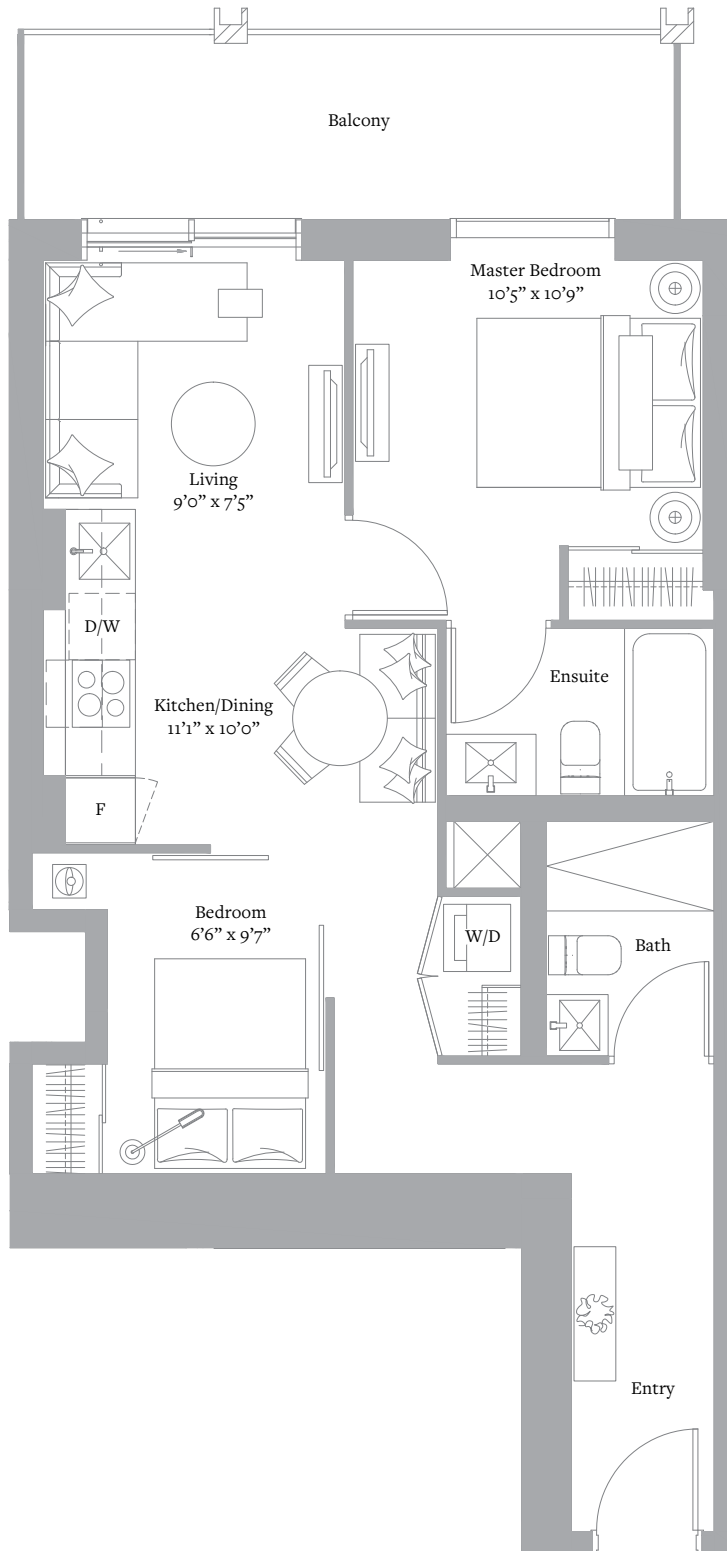

THE CITY COLLECTION
L25-50 N⁰2

2 BEDROOM & 2 BATH

INTERIOR: 651 SF

VIEW: NORTH

Level 25-50

Sizes and specifications are subject to change without notice. E. & O.E.

THE CITY COLLECTION
L25-50 N°1

2 BEDROOM & 2 BATH

INTERIOR: 692 SF

VIEW: NORTH

Level 25-50

Sizes and specifications are subject to change without notice. E. & O.E.

THE CITY COLLECTION
L25-50 N⁰⁸

2 BEDROOM & 2 BATH

INTERIOR: 698 SF

VIEW: SOUTH

Level 25-50

Sizes and specifications are subject to change without notice. E. & O.E.

THE CITY COLLECTION
L25-50 N⁰¹⁷

2 BEDROOM & 2 BATH

INTERIOR: 716 SF

VIEW: NORTH

Level 25-50

Sizes and specifications are subject to change without notice. E. & O.E.

THE CITY COLLECTION
L25-50 N^o7

2 BEDROOM & 2 BATH

INTERIOR: 735 SF

VIEW: SOUTH

Level 25-50

Sizes and specifications are subject to change without notice. E. & O.E.