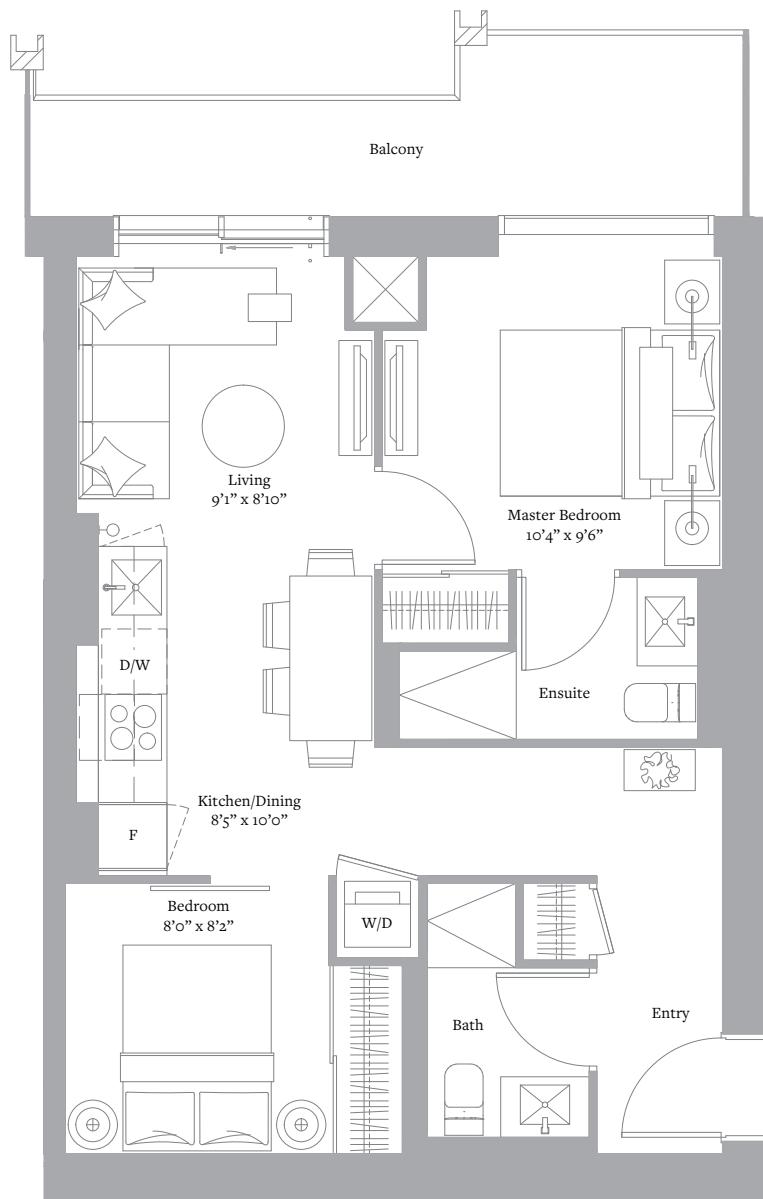

INTERIOR: 535 SF

VIEW: NORTH

Level 25-50

Sizes and specifications are subject to change without notice. E. & O.E.

THE CITY COLLECTION
L25-50 N⁰¹⁵

1 BEDROOM + FLEX & 1 BATH

INTERIOR: 605 SF

VIEW: NORTH

Level 25-50

Sizes and specifications are subject to change without notice. E. & O.E.

THE CITY COLLECTION
L25-50 N^o10

2 BEDROOM & 2 BATH

INTERIOR: 642 SF

VIEW: SOUTH

Level 25-50

Sizes and specifications are subject to change without notice. E. & O.E.

THE CITY COLLECTION
L25-50 N⁰2

2 BEDROOM & 2 BATH

INTERIOR: 651 SF

VIEW: NORTH

Level 25-50

Sizes and specifications are subject to change without notice. E. & O.E.

THE CITY COLLECTION
L25-50 N°1

2 BEDROOM & 2 BATH

INTERIOR: 692 SF

VIEW: NORTH

Level 25-50

Sizes and specifications are subject to change without notice. E. & O.E.

THE CITY COLLECTION
L25-50 N⁰⁸

2 BEDROOM & 2 BATH

INTERIOR: 698 SF

VIEW: SOUTH