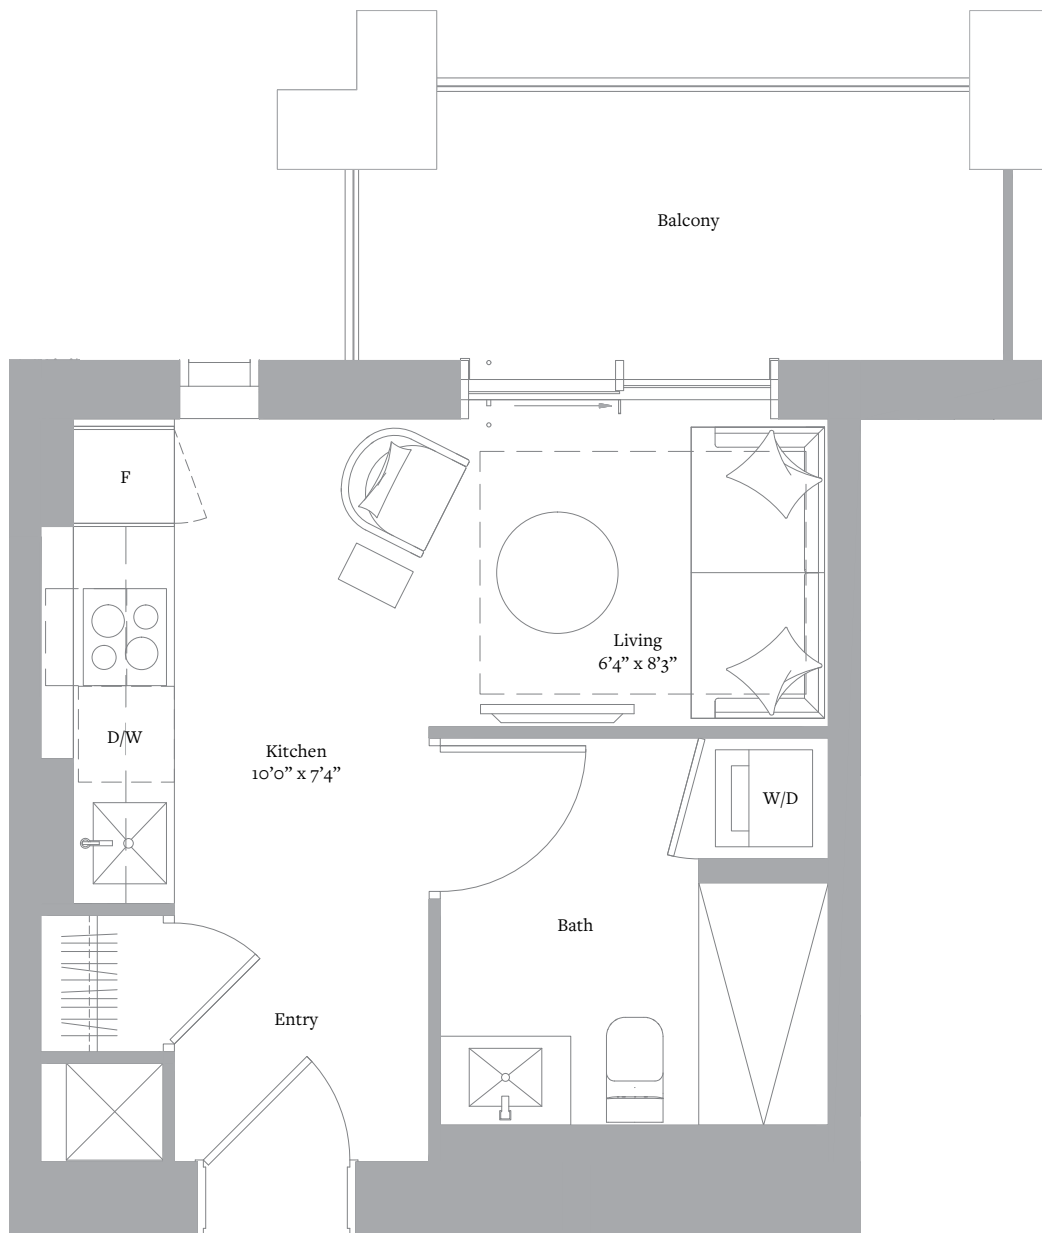

THE CITY COLLECTION
L25-50 N°5

STUDIO & 1 BATH

INTERIOR: 279 SF

VIEW: EAST

Level 25-50

Sizes and specifications are subject to change without notice. E. & O.E.

THE CITY COLLECTION
L25-50 N⁰13

STUDIO & 1 BATH

INTERIOR: 306 SF

VIEW: WEST

Level 25-50

Sizes and specifications are subject to change without notice. E. & O.E.

THE CITY COLLECTION
L25-50 N^o12

1 BEDROOM & 1 BATH

INTERIOR: 457 SF

VIEW: WEST

Level 25-50

Sizes and specifications are subject to change without notice. E. & O.E.

THE CITY COLLECTION
L25-50 N^o14

1 BEDROOM & 1 BATH

INTERIOR: 461 SF

VIEW: NORTHWEST

Level 25-50

Sizes and specifications are subject to change without notice. E. & O.E.

THE CITY COLLECTION
L25-50 N⁰9

1 BEDROOM & 1 BATH

INTERIOR: 522 SF

VIEW: SOUTH

Level 25-50

Sizes and specifications are subject to change without notice. E. & O.E.

THE CITY COLLECTION
L25-50 N^o16

1 BEDROOM & 1 BATH