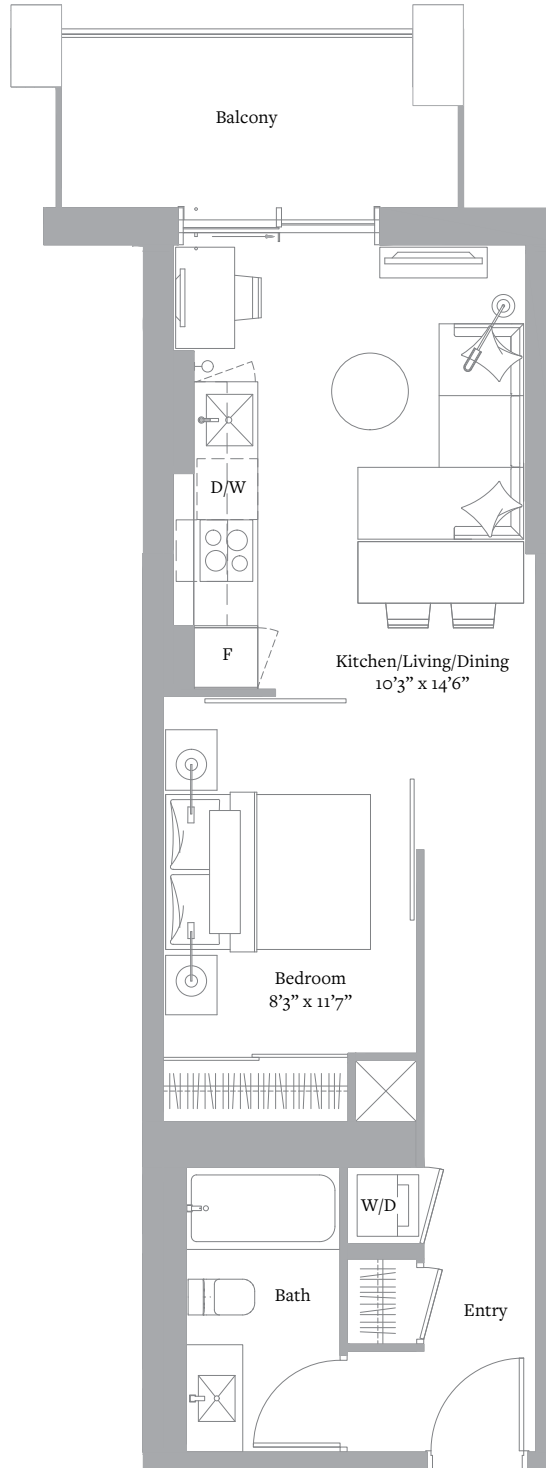

INTERIOR: 306 SF

VIEW: WEST

Level 25-50

Sizes and specifications are subject to change without notice. E. & O.E.

THE CITY COLLECTION
L25-50 N^o12

1 BEDROOM & 1 BATH

INTERIOR: 457 SF

VIEW: WEST

THE CITY COLLECTION
L25-50 N⁰9

1 BEDROOM & 1 BATH

INTERIOR: 522 SF

VIEW: SOUTH

Level 25-50

Sizes and specifications are subject to change without notice. E. & O.E.

THE CITY COLLECTION
L25-50 N^o16

1 BEDROOM & 1 BATH

INTERIOR: 535 SF

VIEW: NORTH

Level 25-50

Sizes and specifications are subject to change without notice. E. & O.E.

THE CITY COLLECTION
L25-50 N⁰¹⁵

1 BEDROOM + FLEX & 1 BATH

INTERIOR: 605 SF

VIEW: NORTH

Level 25-50

Sizes and specifications are subject to change without notice. E. & O.E.

THE CITY COLLECTION
L25-50 N^o10

2 BEDROOM & 2 BATH

INTERIOR: 642 SF

VIEW: SOUTH

Level 25-50

Sizes and specifications are subject to change without notice. E. & O.E.