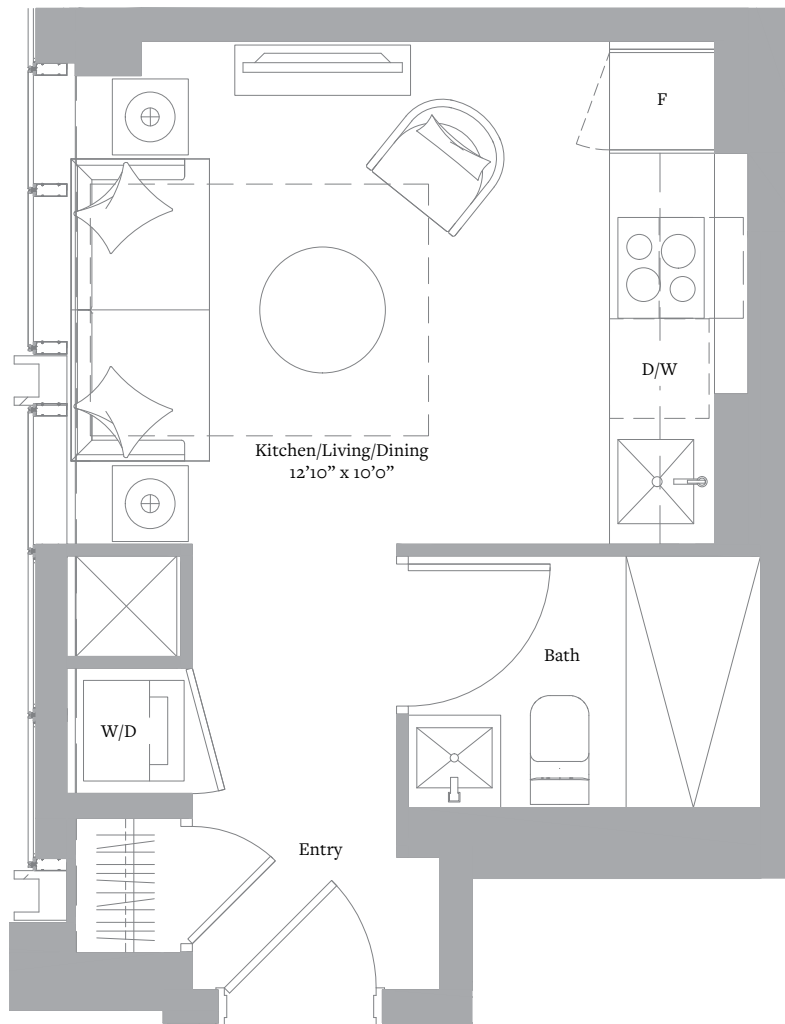

THE CITY COLLECTION
L25-50 N°5

STUDIO & 1 BATH

INTERIOR: 279 SF

VIEW: EAST

Level 25-50

Sizes and specifications are subject to change without notice. E. & O.E.

THE CITY COLLECTION
L25-50 N⁰13

STUDIO & 1 BATH

INTERIOR: 306 SF

VIEW: WEST

Level 25-50

Sizes and specifications are subject to change without notice. E. & O.E.

THE CITY COLLECTION
L25-50 N^o12

1 BEDROOM & 1 BATH

INTERIOR: 457 SF

VIEW: WEST

Level 25-50

Sizes and specifications are subject to change without notice. E. & O.E.

THE CITY COLLECTION
L25-50 N^o14

1 BEDROOM & 1 BATH

INTERIOR: 461 SF

VIEW: NORTHWEST

Level 25-50

Sizes and specifications are subject to change without notice. E. & O.E.

THE CITY COLLECTION
L25-50 N⁰9

1 BEDROOM & 1 BATH

INTERIOR: 522 SF

VIEW: SOUTH

Level 25-50

Sizes and specifications are subject to change without notice. E. & O.E.

THE CITY COLLECTION
L25-50 N^o16

1 BEDROOM & 1 BATH