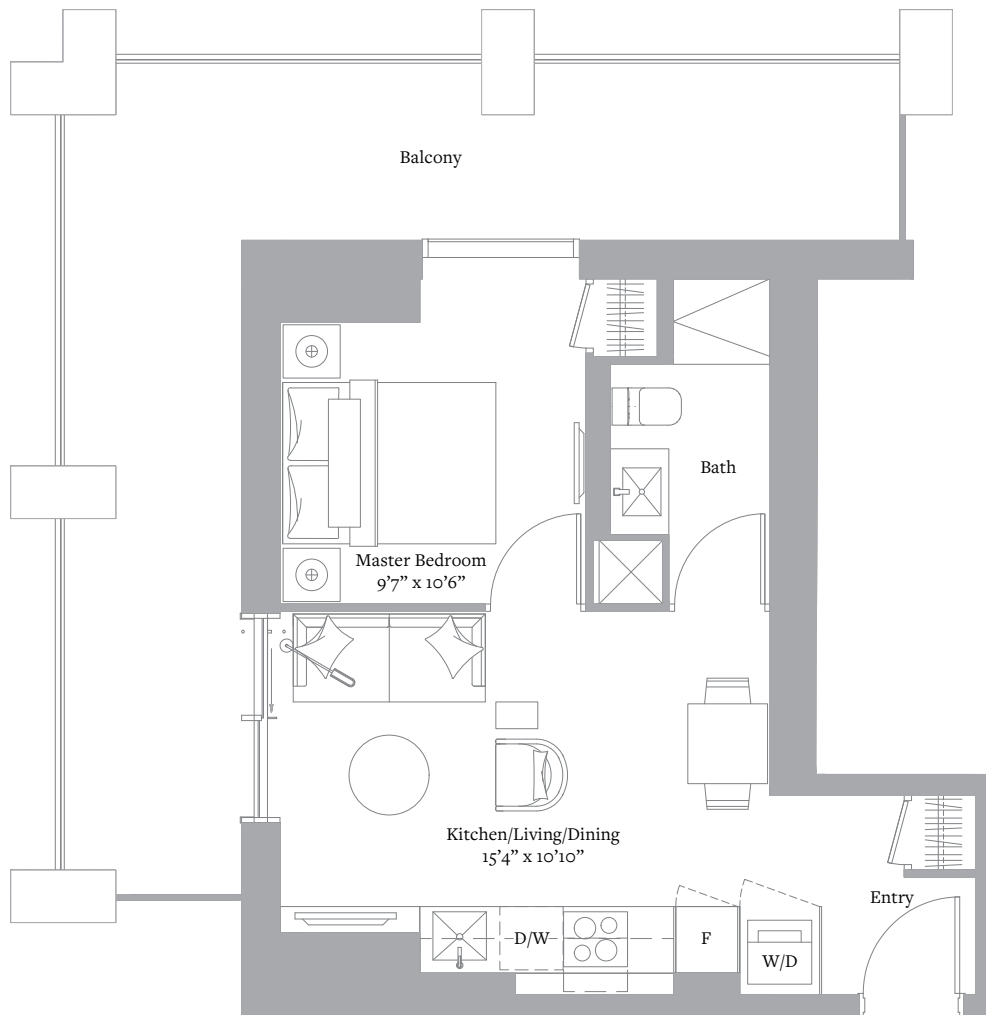

INTERIOR: 306 SF

VIEW: WEST

Level 25-50

Sizes and specifications are subject to change without notice. E. & O.E.

THE CITY COLLECTION
L25-50 N^o12

1 BEDROOM & 1 BATH

INTERIOR: 457 SF

VIEW: WEST

Level 25-50

Sizes and specifications are subject to change without notice. E. & O.E.

THE CITY COLLECTION
L25-50 N^o14

1 BEDROOM & 1 BATH

INTERIOR: 461 SF

VIEW: NORTHWEST

Level 25-50

Sizes and specifications are subject to change without notice. E. & O.E.

THE CITY COLLECTION
L25-50 N⁰9

1 BEDROOM & 1 BATH

INTERIOR: 522 SF

VIEW: SOUTH

Level 25-50

Sizes and specifications are subject to change without notice. E. & O.E.

THE CITY COLLECTION
L25-50 N^o16

1 BEDROOM & 1 BATH

INTERIOR: 535 SF

VIEW: NORTH

Level 25-50

Sizes and specifications are subject to change without notice. E. & O.E.

THE CITY COLLECTION
L25-50 N⁰¹⁵

1 BEDROOM + FLEX & 1 BATH

INTERIOR: 605 SF

VIEW: NORTH