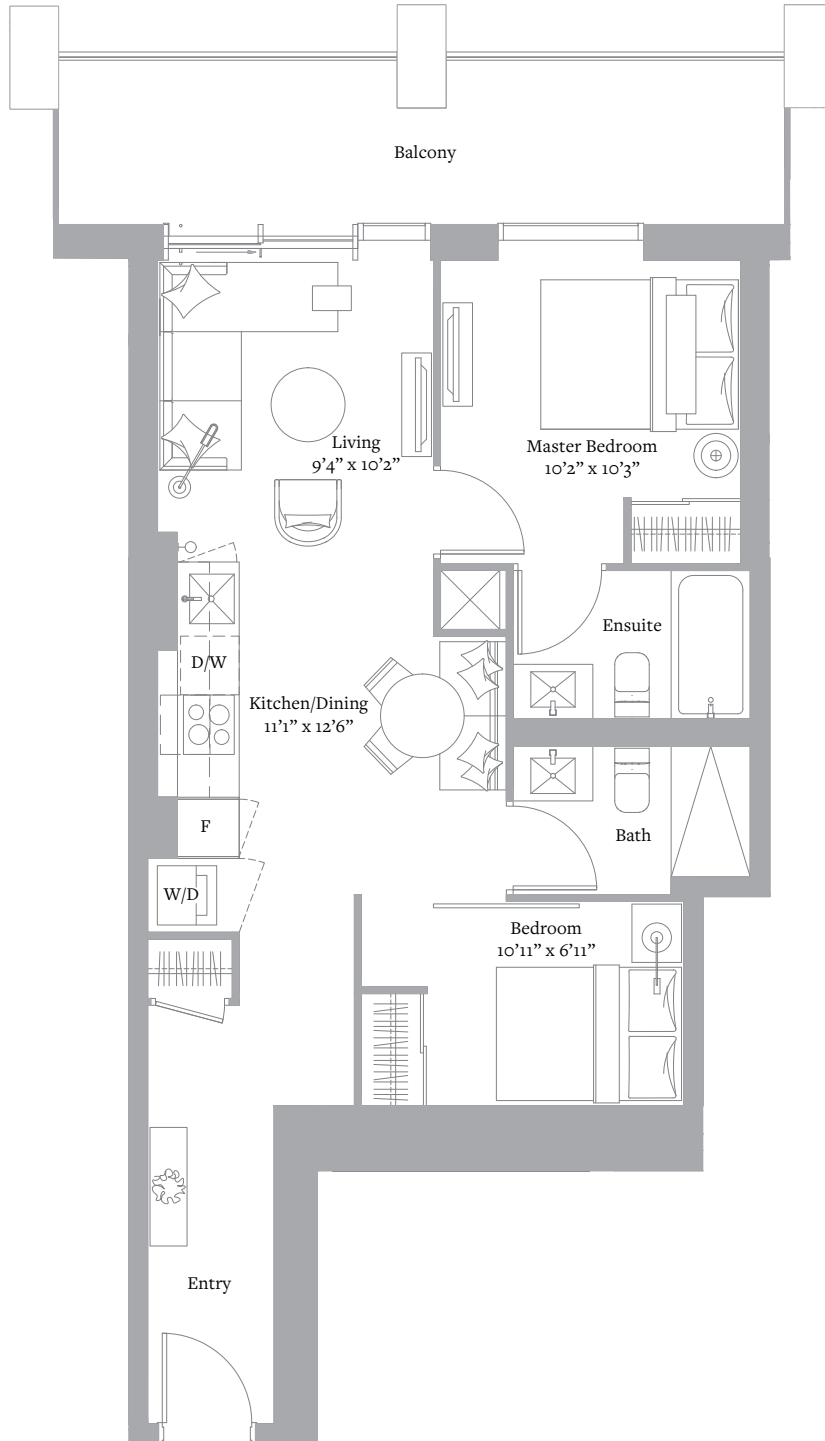

INTERIOR: 306 SF

VIEW: WEST

Level 25-50

Sizes and specifications are subject to change without notice. E. & O.E.

THE CITY COLLECTION
L25-50 N^o12

1 BEDROOM & 1 BATH

INTERIOR: 457 SF

VIEW: WEST

INTERIOR: 692 SF

VIEW: NORTH

Level 25-50

Sizes and specifications are subject to change without notice. E. & O.E.

THE CITY COLLECTION
L25-50 N⁰⁸

2 BEDROOM & 2 BATH

INTERIOR: 698 SF

VIEW: SOUTH

Level 25-50

Sizes and specifications are subject to change without notice. E. & O.E.

THE CITY COLLECTION
L25-50 N⁰¹⁷

2 BEDROOM & 2 BATH

INTERIOR: 716 SF

VIEW: NORTH

Level 25-50

Sizes and specifications are subject to change without notice. E. & O.E.

THE CITY COLLECTION
L25-50 N^o7

2 BEDROOM & 2 BATH

INTERIOR: 735 SF

VIEW: SOUTH

Level 25-50

Sizes and specifications are subject to change without notice. E. & O.E.