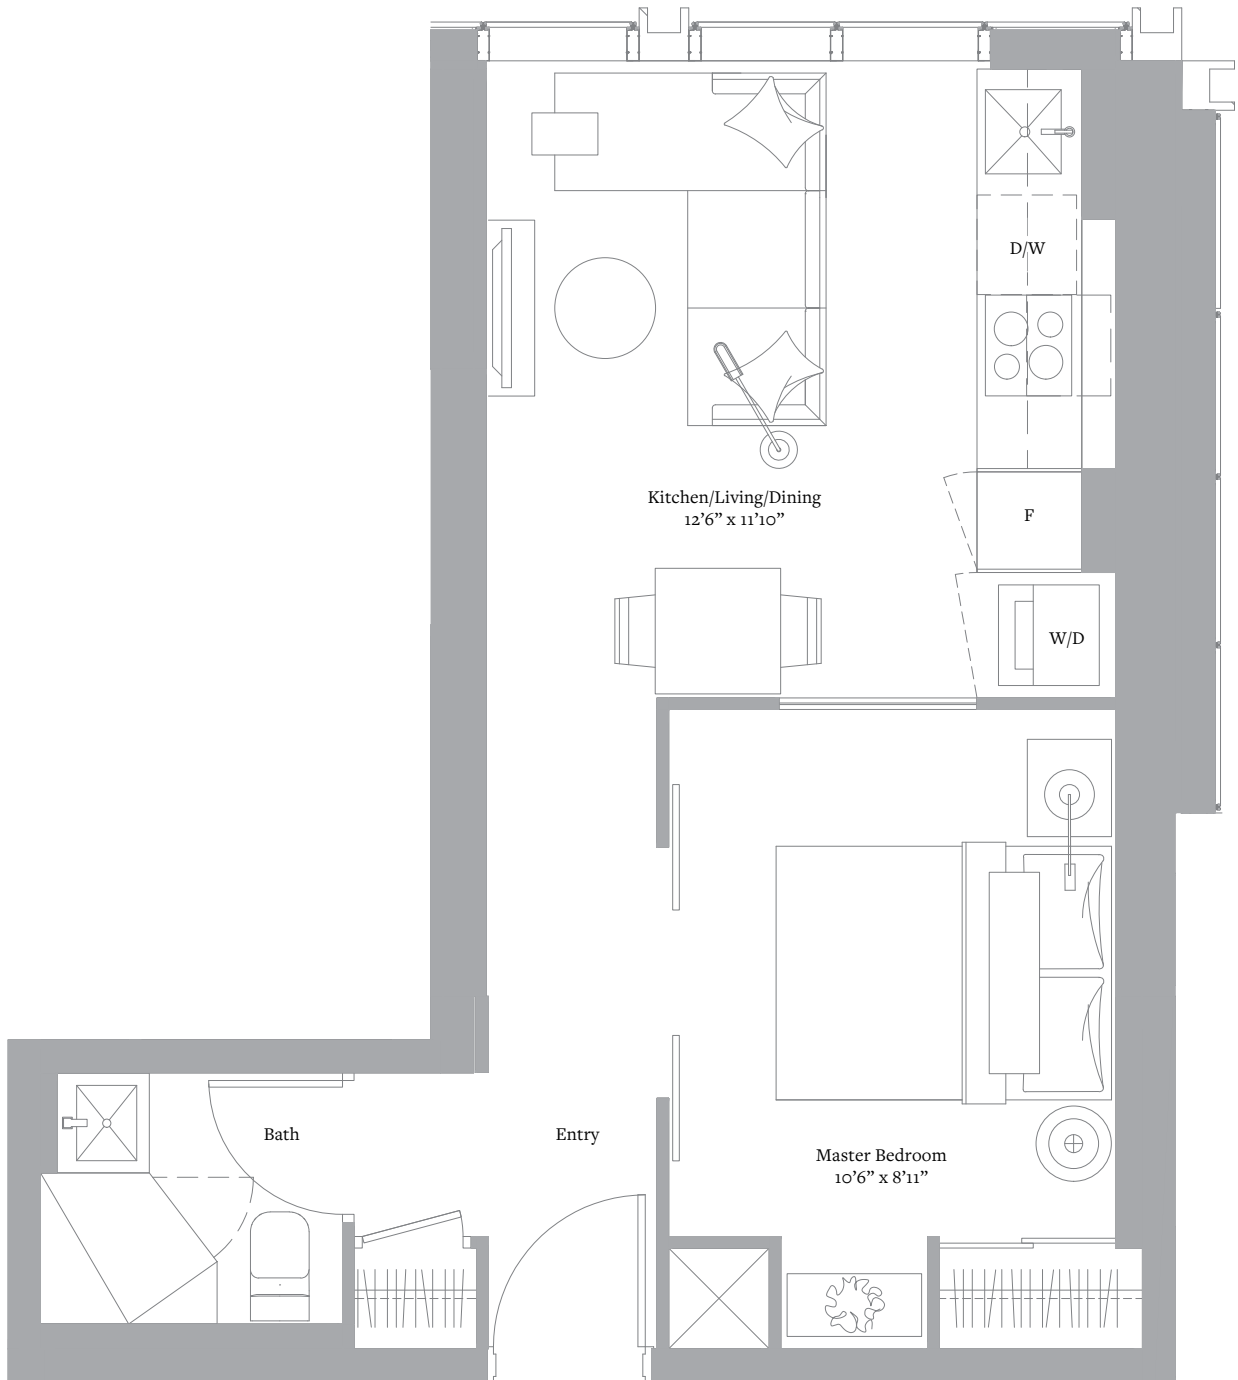

INTERIOR: 306 SF

VIEW: WEST

Level 25-50

Sizes and specifications are subject to change without notice. E. & O.E.

THE CITY COLLECTION
L25-50 N^o12

1 BEDROOM & 1 BATH

INTERIOR: 457 SF

VIEW: WEST

Level 25-50

Sizes and specifications are subject to change without notice. E. & O.E.

THE CITY COLLECTION
L25-50 N^o14

1 BEDROOM & 1 BATH

INTERIOR: 461 SF

VIEW: NORTHWEST

Level 25-50

Sizes and specifications are subject to change without notice. E. & O.E.

THE CITY COLLECTION
L25-50 N⁰9

1 BEDROOM & 1 BATH

INTERIOR: 522 SF

VIEW: SOUTH

Level 25-50

Sizes and specifications are subject to change without notice. E. & O.E.

THE CITY COLLECTION
L25-50 N^o16

1 BEDROOM & 1 BATH

INTERIOR: 535 SF

VIEW: NORTH

Level 25-50

Sizes and specifications are subject to change without notice. E. & O.E.

THE CITY COLLECTION
L25-50 N⁰¹⁵

1 BEDROOM + FLEX & 1 BATH

INTERIOR: 605 SF

VIEW: NORTH