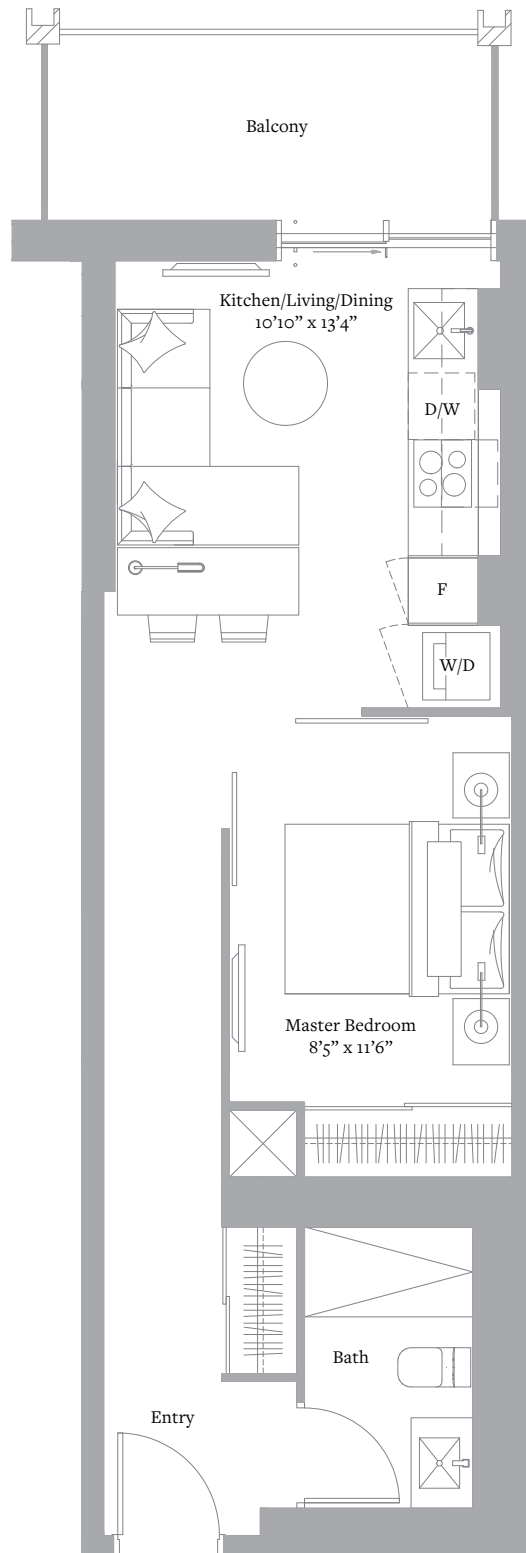

THE CITY COLLECTION
L25-50 N°5

STUDIO & 1 BATH

INTERIOR: 279 SF

VIEW: EAST

Level 25-50

Sizes and specifications are subject to change without notice. E. & O.E.

THE CITY COLLECTION
L25-50 N⁰13

STUDIO & 1 BATH

INTERIOR: 306 SF

VIEW: WEST

Level 25-50

Sizes and specifications are subject to change without notice. E. & O.E.

THE CITY COLLECTION
L25-50 N^o12

1 BEDROOM & 1 BATH

INTERIOR: 457 SF

VIEW: WEST

THE CITY COLLECTION
L25-50 N⁰9

1 BEDROOM & 1 BATH

INTERIOR: 522 SF

VIEW: SOUTH

Level 25-50

Sizes and specifications are subject to change without notice. E. & O.E.

THE CITY COLLECTION
L25-50 N^o16

1 BEDROOM & 1 BATH

INTERIOR: 535 SF

VIEW: NORTH

Level 25-50

Sizes and specifications are subject to change without notice. E. & O.E.

THE CITY COLLECTION
L25-50 N⁰¹⁵

1 BEDROOM + FLEX & 1 BATH

INTERIOR: 605 SF

VIEW: NORTH