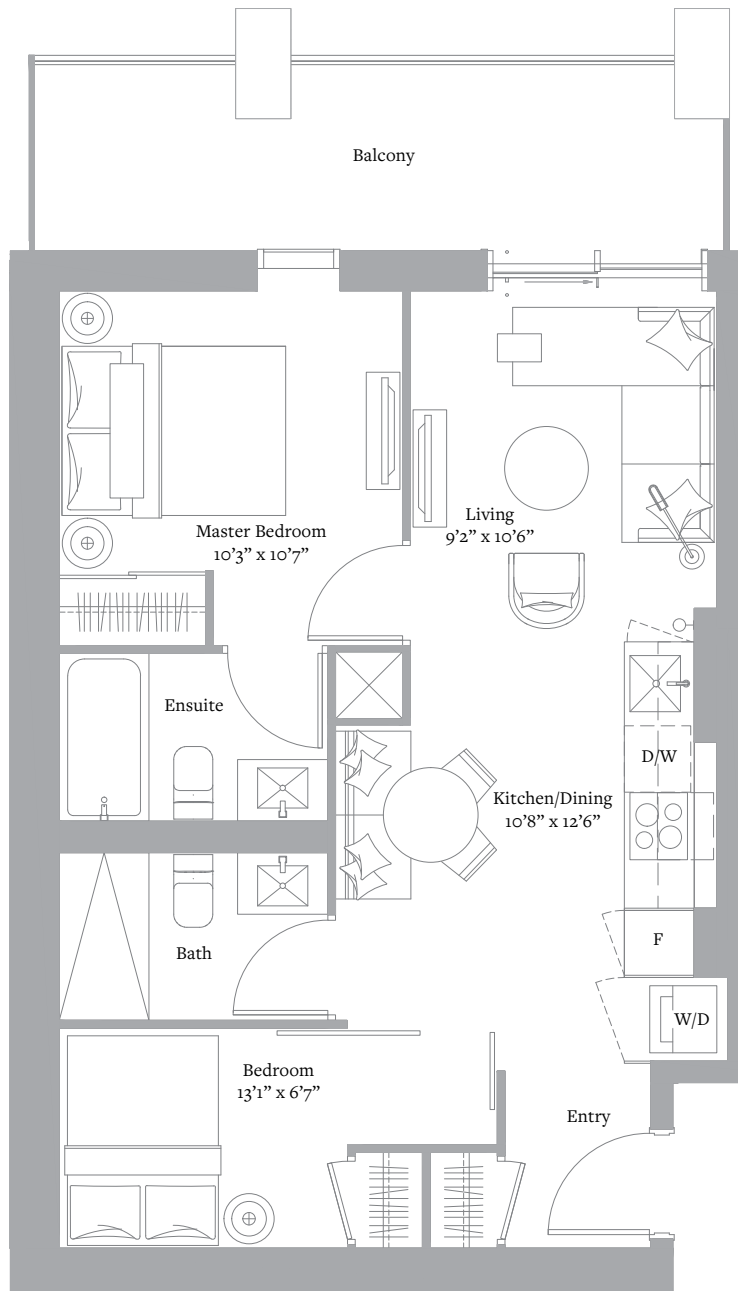

INTERIOR: 535 SF

VIEW: NORTH

Level 25-50

Sizes and specifications are subject to change without notice. E. & O.E.

THE CITY COLLECTION
L25-50 N⁰¹⁵

1 BEDROOM + FLEX & 1 BATH

INTERIOR: 605 SF

VIEW: NORTH

THE CITY COLLECTION
L25-50 N⁰2

2 BEDROOM & 2 BATH

INTERIOR: 651 SF

VIEW: NORTH

Level 25-50

Sizes and specifications are subject to change without notice. E. & O.E.

THE CITY COLLECTION
L25-50 N°1

2 BEDROOM & 2 BATH

INTERIOR: 692 SF

VIEW: NORTH

Level 25-50

Sizes and specifications are subject to change without notice. E. & O.E.

THE CITY COLLECTION
L25-50 N⁰⁸

2 BEDROOM & 2 BATH

INTERIOR: 698 SF

VIEW: SOUTH

Level 25-50

Sizes and specifications are subject to change without notice. E. & O.E.

THE CITY COLLECTION
L25-50 N⁰¹⁷

2 BEDROOM & 2 BATH

INTERIOR: 716 SF

VIEW: NORTH

Level 25-50

Sizes and specifications are subject to change without notice. E. & O.E.