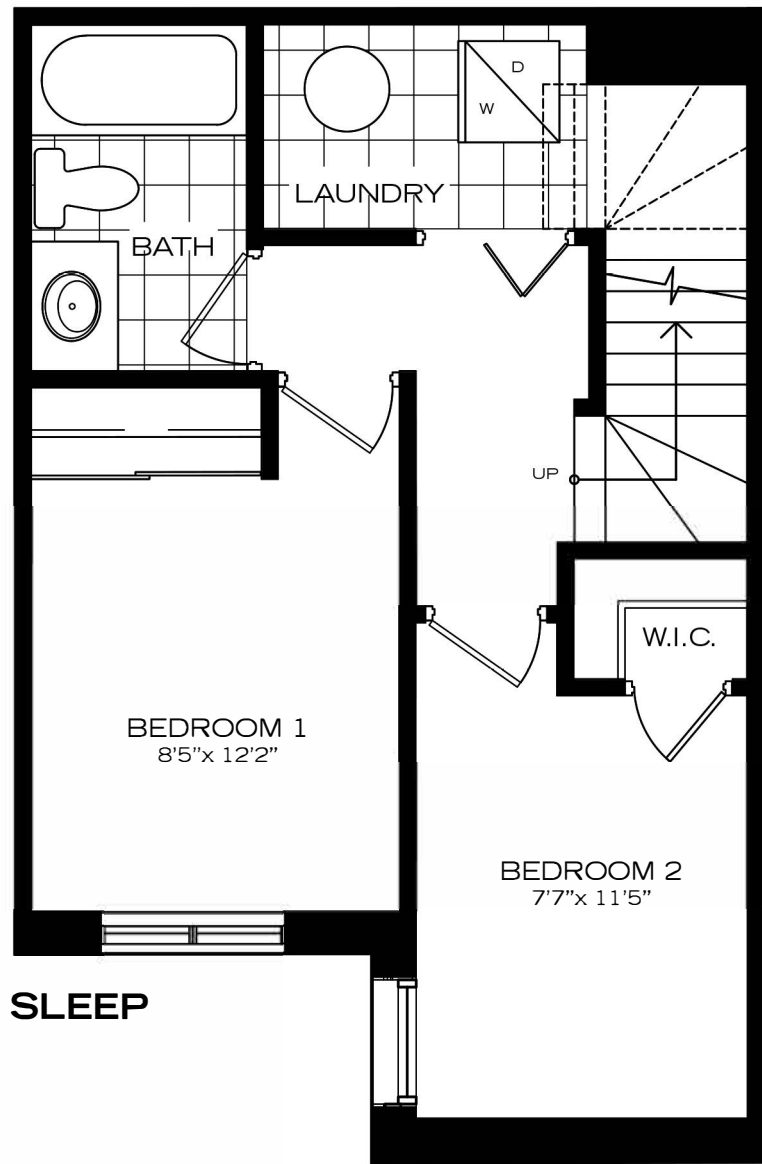

29L TYPE K, BLOCK D: **\$434,900.00**

TYPE K - UNITS 28L, 29L
 1 BEDROOM
 598 sq.ft.

Sizes and specifications subject to change without notice. Drawings not to scale. E & O. E.

SLEEP

LIVE

25L TYPE I, BLOCK D: **\$449,900.00**

TYPE I - UNITS 9L, 25L
1 BEDROOM
611 sq.ft.

Sizes and specifications subject to change without notice. Drawings not to scale. E & O. E.

41L TYPE T, BLOCK E: **\$449,900.00**

TYPE T - UNITS 34L, 41L
1 BEDROOM
605 sq.ft.

Sizes and specifications subject to change without notice. Drawings not to scale. E & O. E.

2L TYPE D, BLOCK A:
 18L TYPE D, BLOCK C: **\$539,900.00**

TYPE D - UNITS 2L, 3L, 6L, 7L, 10L, 11L, 14L,
 15L, 18L, 19L, 22L, 23L

Sizes and specifications subject to change without notice. Drawings not to scale. E & O. E.

SLEEP

LIVE

8L, 17L TYPE A, BLOCK C: **\$589,900.00**

TYPE A - UNITS 1L, 8L, 17L, 24L
 2 BEDROOM
 778 sq.ft.

Sizes and specifications subject to change without notice. Drawings not to scale. E & O. E.