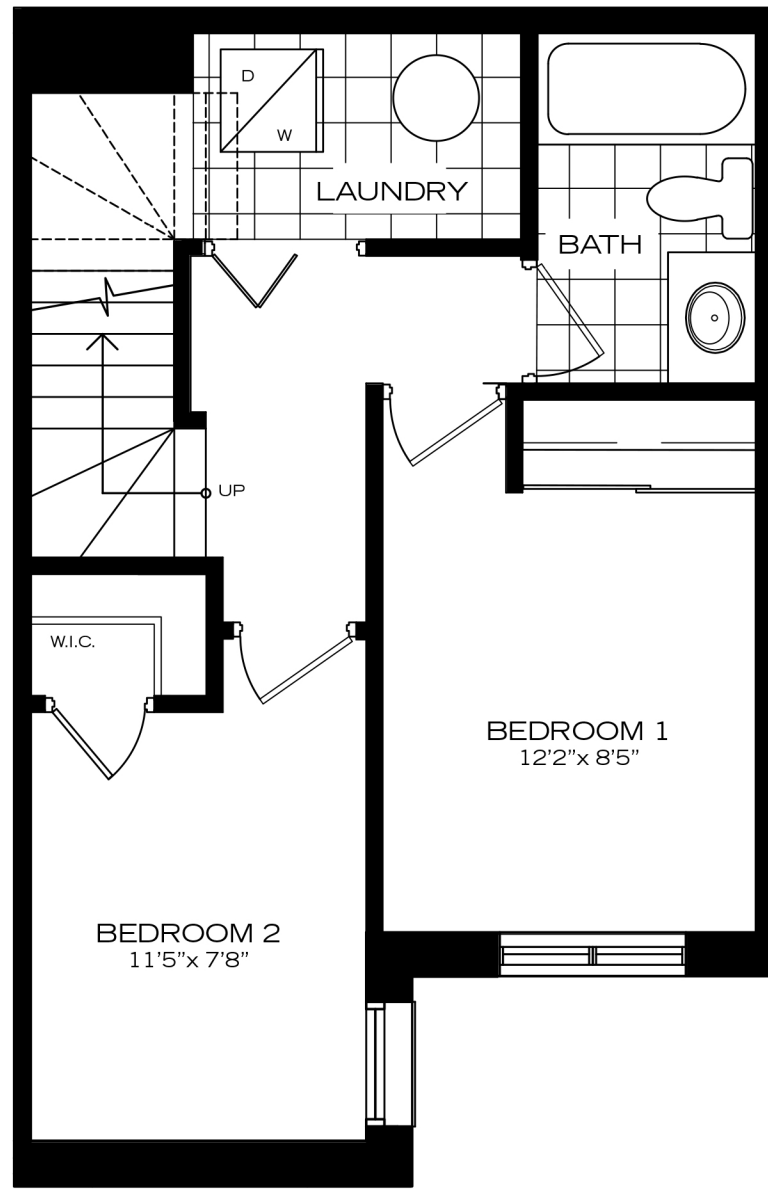

SLEEP

LIVE

39L, 40L TYPE R, BLOCK E: $569,900.00

TYPE R - UNITS 36L, 39L, 40L
2 BEDROOM
742 sq.ft.

Sizes and specifications subject to change without notice. Drawings not to scale. E & O. E.