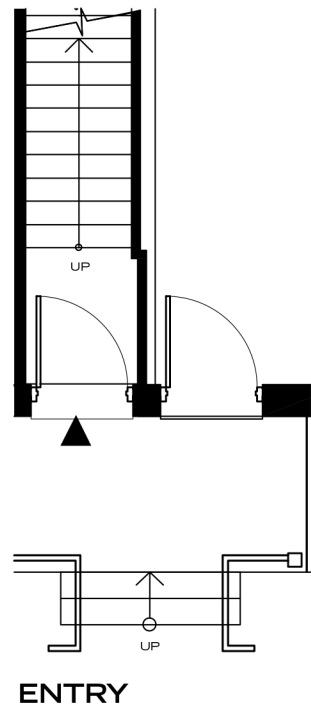

9U TYPE J, BLOCK B: **$729,900.00**

TYPE J - UNIT 9U
2 BEDROOM
1061 sq.ft. (includes 121 sq.ft. of indoor penthouse
plus 229 sq. ft. of outdoor rooftop terrace)

Sizes and specifications subject to change without notice. Drawings not to scale. E & O. E.