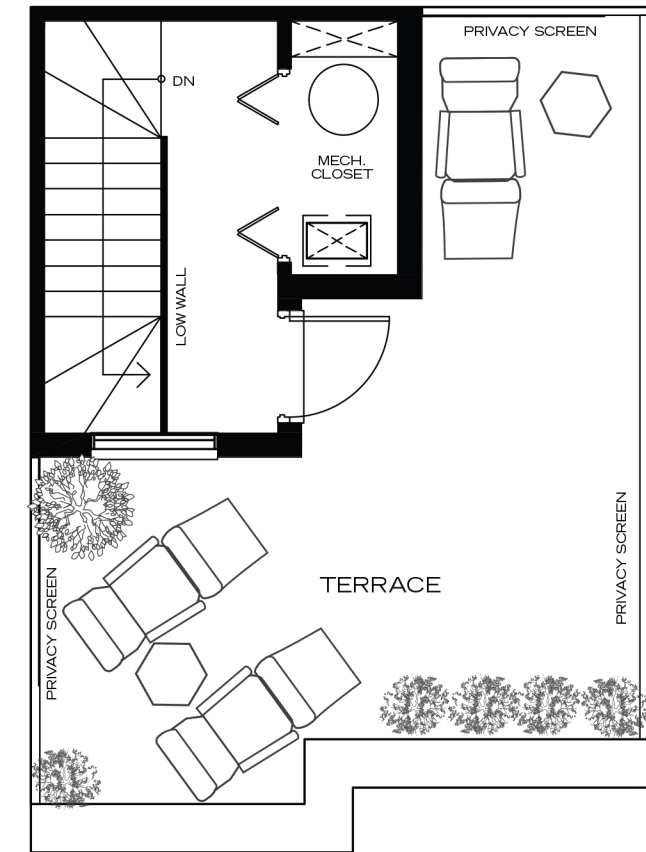

7U TYPE C, BLOCKA:
31U TYPE C, BLOCKD: \$689,900.00

TYPE C - UNITS 7U, 11U, 15U, 23U, 31U
 2 BEDROOM
 984 sq.ft. (includes 121 sq.ft. of indoor penthouse plus 229 sq. ft. of outdoor rooftop terrace)

Sizes and specifications subject to change without notice. Drawings not to scale. E & O. E.

36U TYPE Y, BLOCK E: **\$689,900.00**

TYPE Y - UNITS 36U, 40U
2 BEDROOM
988 sq.ft. (includes 121 sq.ft. of indoor penthouse
 plus 229 sq. ft. of outdoor rooftop terrace)

Sizes and specifications subject to change without notice. Drawings not to scale. E & O. E.

LIVE

SLEEP

OUTDOOR ROOFTOP TERRACE

2U TYPE F, BLOCK A: **\$709,900.00**

TYPE F - UNITS 2U, 3U, 6U, 10U, 14U, 18U, 19U,
22U, 26U, 30U
2 BEDROOM
974 sq.ft. (includes 121 sq.ft. of indoor penthouse
plus 229 sq.ft. of outdoor rooftop terrace)

Sizes and specifications subject to change without notice. Drawings not to scale. E & O. E.

9U TYPE J, BLOCK B: **\$729,900.00**

TYPE J - UNIT 9U
 2 BEDROOM
 1061 sq.ft. (includes 121 sq.ft. of indoor penthouse
 plus 229 sq. ft. of outdoor rooftop terrace)