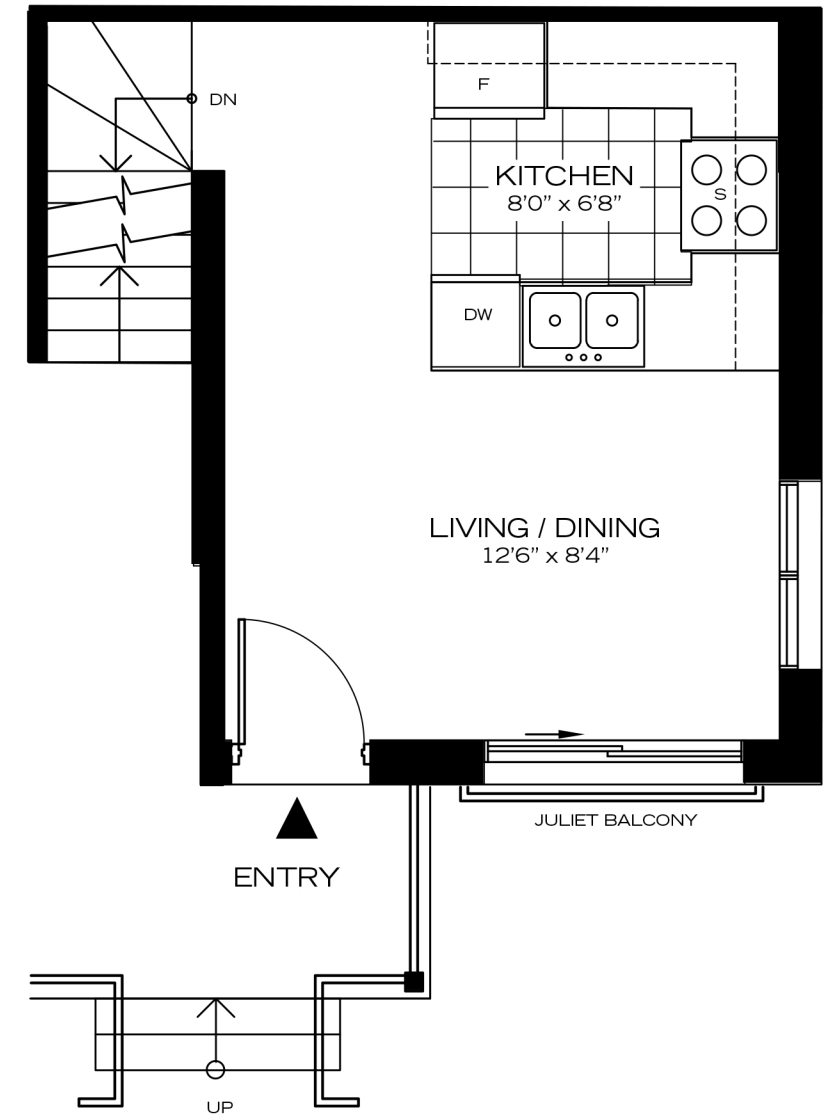

29L TYPE K, BLOCK D: **\$434,900.00**

TYPE K - UNITS 28L, 29L
 1 BEDROOM
 598 sq.ft.

Sizes and specifications subject to change without notice. Drawings not to scale. E & O. E.

SLEEP

LIVE

25L TYPE I, BLOCK D: **\$449,900.00**

TYPE I - UNITS 9L, 25L
1 BEDROOM
611 sq.ft.

Sizes and specifications subject to change without notice. Drawings not to scale. E & O. E.

41L TYPE T, BLOCK E: **\$449,900.00**

TYPE T - UNITS 34L, 41L
1 BEDROOM
605 sq.ft.

Sizes and specifications subject to change without notice. Drawings not to scale. E & O. E.

2L TYPE D, BLOCK A:
 18L TYPE D, BLOCK C: **\$539,900.00**

TYPE D - UNITS 2L, 3L, 6L, 7L, 10L, 11L, 14L,
 15L, 18L, 19L, 22L, 23L