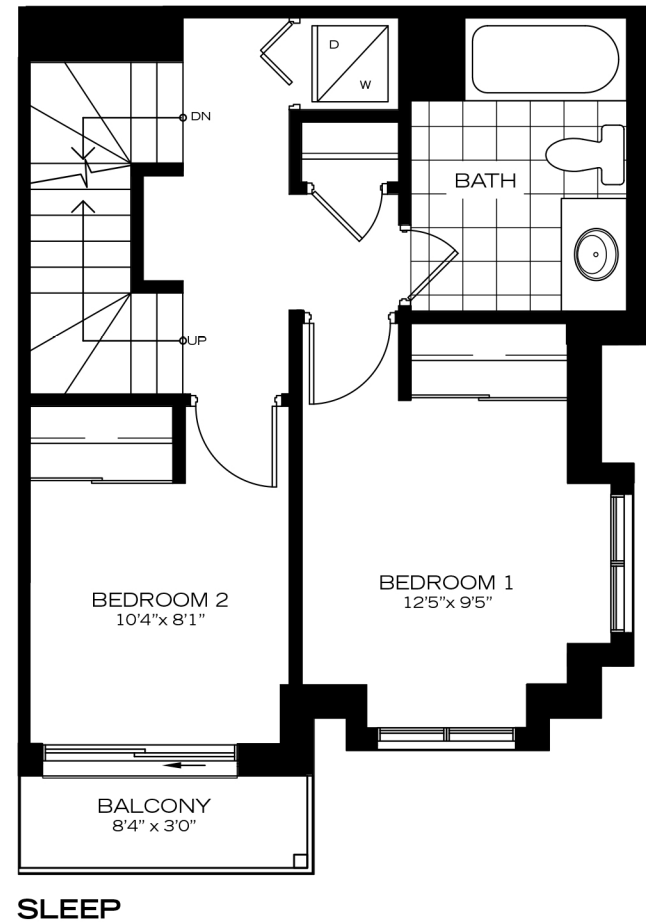

29L TYPE K, BLOCK D: **\$434,900.00**

TYPE K - UNITS 28L, 29L
 1 BEDROOM
 598 sq.ft.

Sizes and specifications subject to change without notice. Drawings not to scale. E & O. E.

SLEEP

LIVE

25L TYPE I, BLOCK D: **\$449,900.00**

36U TYPE Y, BLOCK E: **\$689,900.00**

TYPE Y - UNITS 36U, 40U
2 BEDROOM
988 sq.ft. (includes 121 sq.ft. of indoor penthouse
 plus 229 sq. ft. of outdoor rooftop terrace)

Sizes and specifications subject to change without notice. Drawings not to scale. E & O. E.

LIVE

SLEEP

OUTDOOR ROOFTOP TERRACE

2U TYPE F, BLOCK A: **\$709,900.00**

TYPE F - UNITS 2U, 3U, 6U, 10U, 14U, 18U, 19U,
22U, 26U, 30U
2 BEDROOM
974 sq.ft. (includes 121 sq.ft. of indoor penthouse
plus 229 sq.ft. of outdoor rooftop terrace)

Sizes and specifications subject to change without notice. Drawings not to scale. E & O. E.

9U TYPE J, BLOCK B: **\$729,900.00**

TYPE J - UNIT 9U
 2 BEDROOM
 1061 sq.ft. (includes 121 sq.ft. of indoor penthouse
 plus 229 sq. ft. of outdoor rooftop terrace)