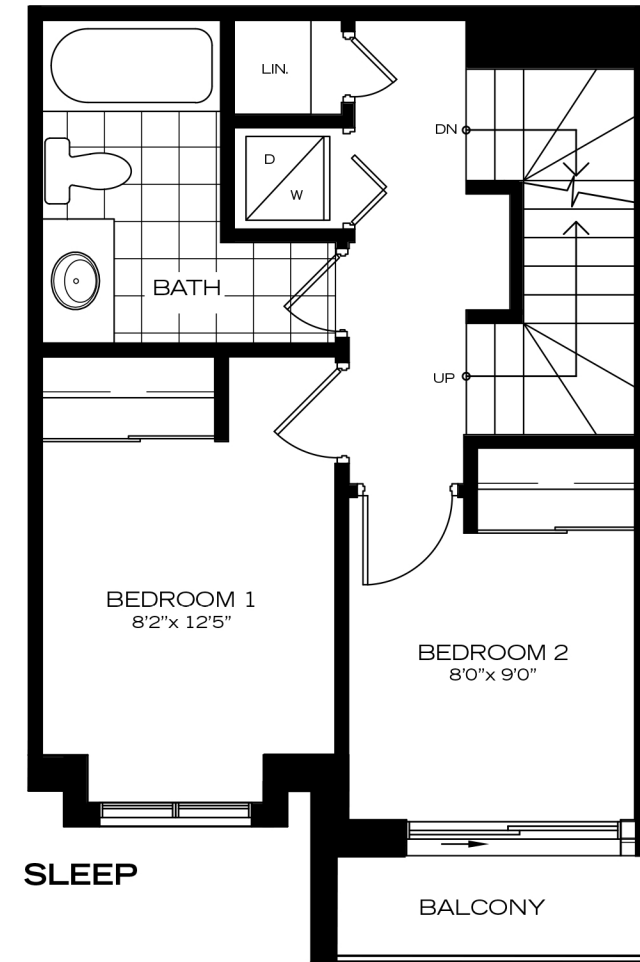

29L TYPE K, BLOCK D: **\$434,900.00**

TYPE K - UNITS 28L, 29L
 1 BEDROOM
 598 sq.ft.

Sizes and specifications subject to change without notice. Drawings not to scale. E & O. E.

SLEEP

LIVE

25L TYPE I, BLOCK D: **\$449,900.00**

Sizes and specifications subject to change without notice. Drawings not to scale. E & O. E.

SLEEP

LIVE

8L, 17L TYPE A, BLOCK C: **\$589,900.00**

TYPE A - UNITS 1L, 8L, 17L, 24L
 2 BEDROOM
 778 sq.ft.

Sizes and specifications subject to change without notice. Drawings not to scale. E & O. E.

ENTRY

LIVE

BALCONY

PRIVACY SCREEN

SLEEP

BALCONY

PRIVACY SCREEN

OUTDOOR ROOFTOP TERRACE

7U TYPE C, BLOCKA:
31U TYPE C, BLOCKD: \$689,900.00

TYPE C - UNITS 7U, 11U, 15U, 23U, 31U
 2 BEDROOM
 984 sq.ft. (includes 121 sq.ft. of indoor penthouse plus 229 sq. ft. of outdoor rooftop terrace)

Sizes and specifications subject to change without notice. Drawings not to scale. E & O. E.