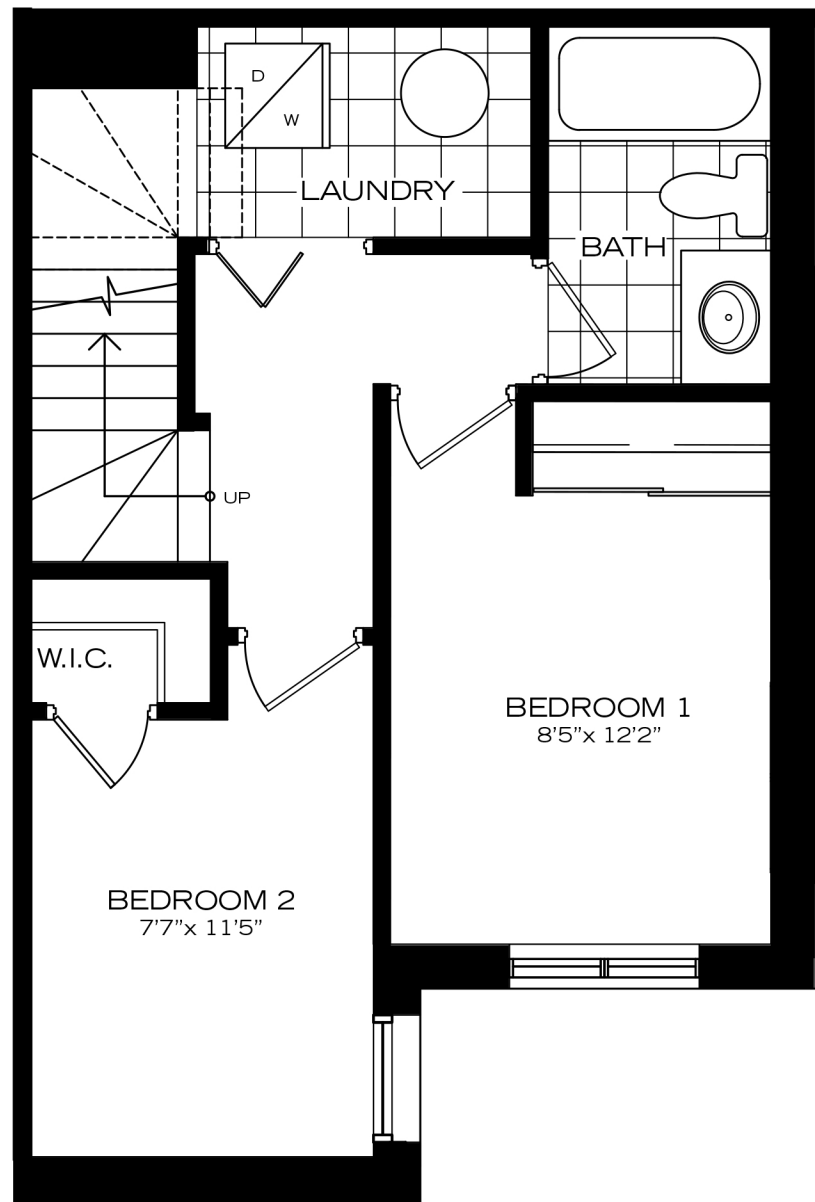

29L TYPE K, BLOCK D: **\$434,900.00**

TYPE K - UNITS 28L, 29L
 1 BEDROOM
 598 sq.ft.

Sizes and specifications subject to change without notice. Drawings not to scale. E & O. E.

SLEEP

LIVE

25L TYPE I, BLOCK D: **\$449,900.00**

Sizes and specifications subject to change without notice. Drawings not to scale. E & O. E.

2L TYPE D, BLOCK A:
 18L TYPE D, BLOCK C: **\$539,900.00**

TYPE D - UNITS 2L, 3L, 6L, 7L, 10L, 11L, 14L,
 15L, 18L, 19L, 22L, 23L

2 BEDROOM
 738 sq.ft.

Sizes and specifications subject to change without notice. Drawings not to scale. E & O. E.

SLEEP

LIVE

39L, 40L TYPE R, BLOCK E: \$569,900.00

TYPE R - UNITS 36L, 39L, 40L
 2 BEDROOM
 742 sq.ft.

Sizes and specifications subject to change without notice. Drawings not to scale. E & O. E.

SLEEP

LIVE

8L, 17L TYPE A, BLOCK C: **\$589,900.00**

TYPE A - UNITS 1L, 8L, 17L, 24L
 2 BEDROOM
 778 sq.ft.

Sizes and specifications subject to change without notice. Drawings not to scale. E & O. E.