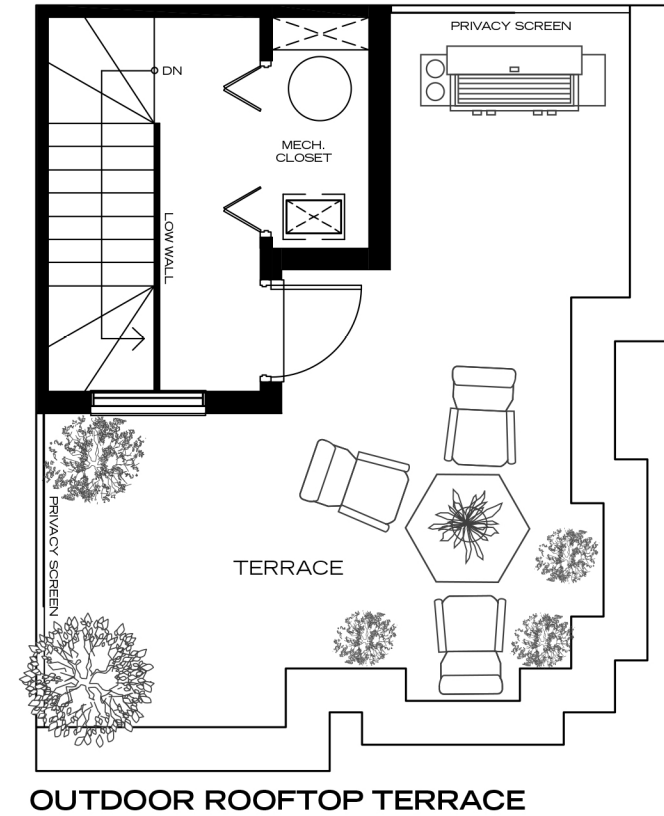

36U TYPE Y, BLOCK E: **\$689,900.00**

TYPE Y - UNITS 36U, 40U
2 BEDROOM
988 sq.ft. (includes 121 sq.ft. of indoor penthouse
 plus 229 sq. ft. of outdoor rooftop terrace)

Sizes and specifications subject to change without notice. Drawings not to scale. E & O. E.

LIVE

SLEEP

OUTDOOR ROOFTOP TERRACE

2U TYPE F, BLOCK A: **\$709,900.00**

TYPE F - UNITS 2U, 3U, 6U, 10U, 14U, 18U, 19U,
22U, 26U, 30U
2 BEDROOM
974 sq.ft. (includes 121 sq.ft. of indoor penthouse
plus 229 sq.ft. of outdoor rooftop terrace)

Sizes and specifications subject to change without notice. Drawings not to scale. E & O. E.

9U TYPE J, BLOCK B: **\$729,900.00**

TYPE J - UNIT 9U
 2 BEDROOM
 1061 sq.ft. (includes 121 sq.ft. of indoor penthouse
 plus 229 sq. ft. of outdoor rooftop terrace)