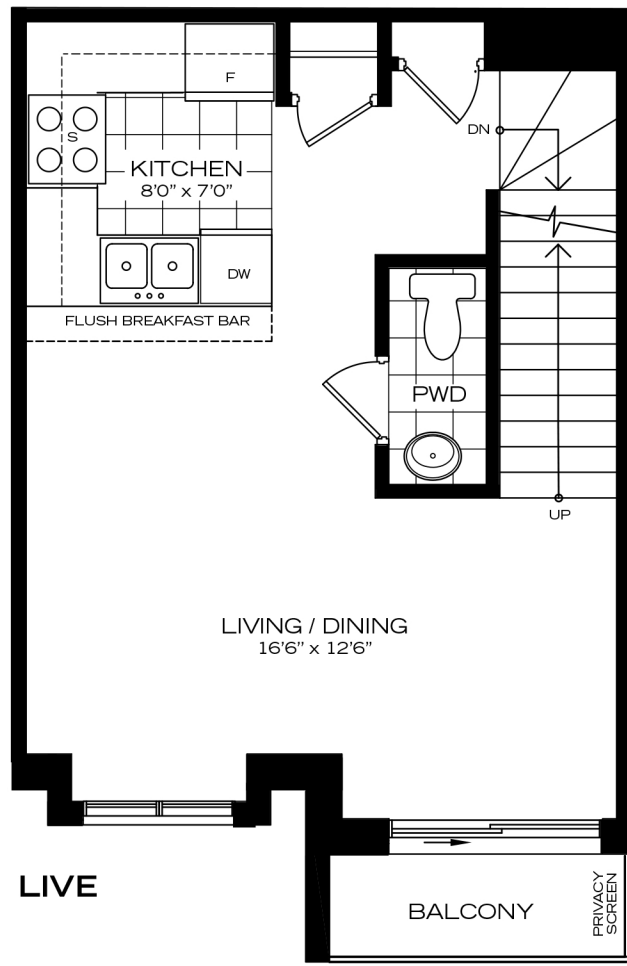

Sizes and specifications subject to change without notice. Drawings not to scale. E & O. E.

SLEEP

LIVE

8L, 17L TYPE A, BLOCK C: **\$589,900.00**

TYPE A - UNITS 1L, 8L, 17L, 24L
 2 BEDROOM
 778 sq.ft.

Sizes and specifications subject to change without notice. Drawings not to scale. E & O. E.

ENTRY

LIVE

BALCONY

PRIVACY SCREEN

SLEEP

BALCONY

PRIVACY SCREEN

OUTDOOR ROOFTOP TERRACE