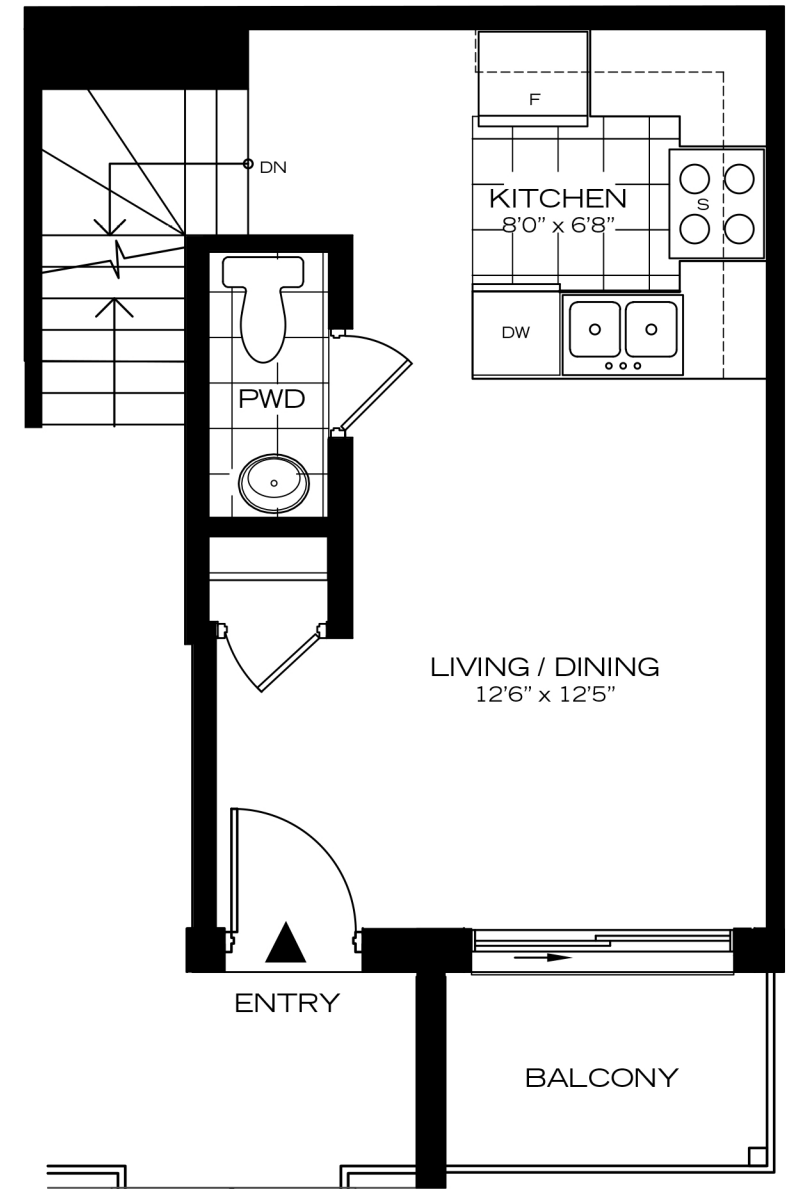

LIVE

39L, 40L TYPE R, BLOCK E: $569,900.00

TYPE R - UNITS 36L, 39L, 40L
2 BEDROOM
742 sq.ft.

Sizes and specifications subject to change without notice. Drawings not to scale. E & O. E.