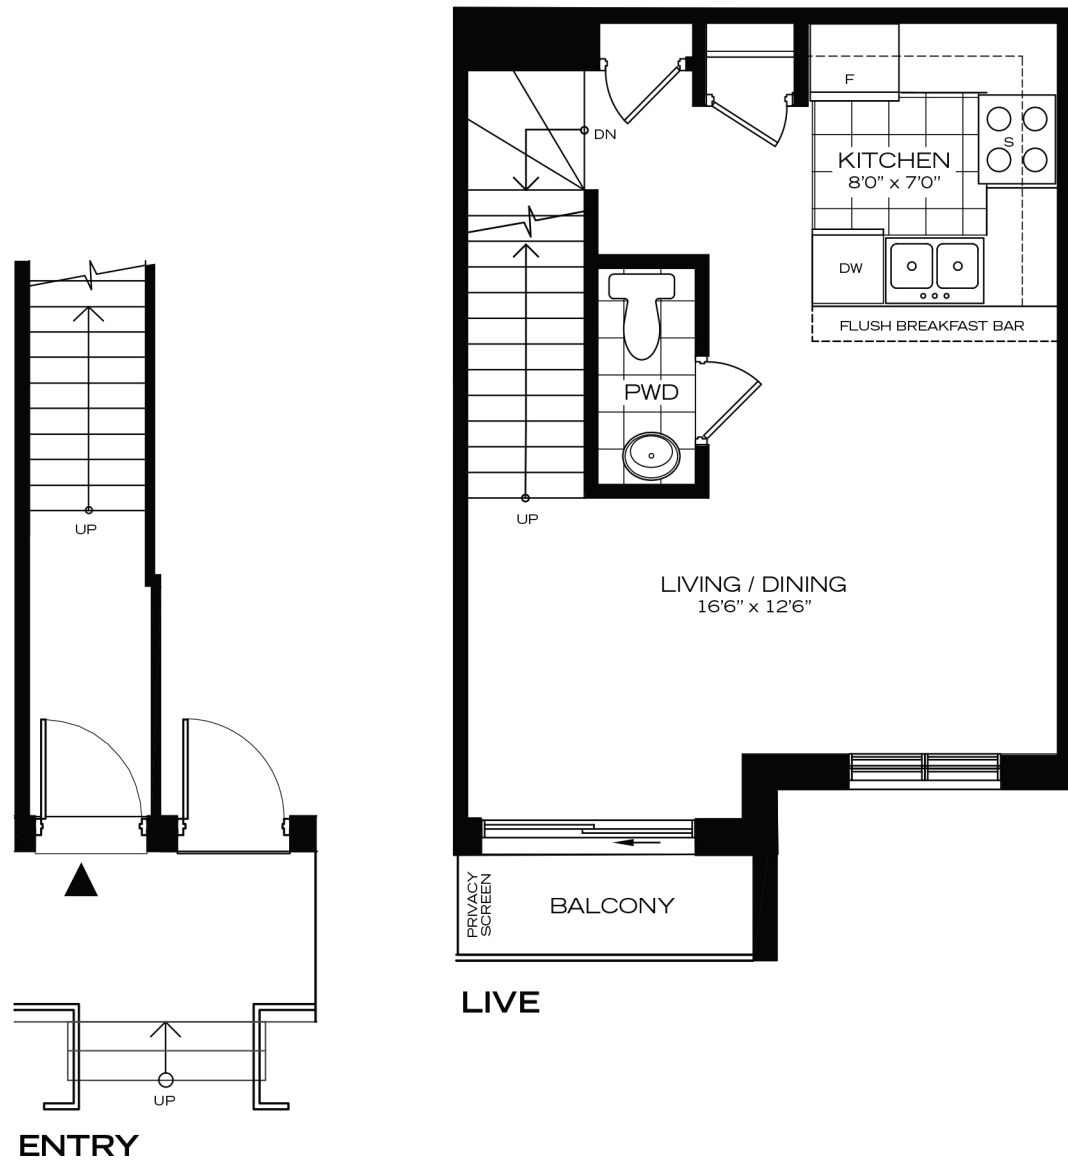

ENTRY

LIVE

BALCONY

PRIVACY SCREEN

SLEEP

BALCONY

PRIVACY SCREEN

OUTDOOR ROOFTOP TERRACE

7U TYPE C, BLOCKA:
31U TYPE C, BLOCKD: \$689,900.00

TYPE C - UNITS 7U, 11U, 15U, 23U, 31U
 2 BEDROOM
 984 sq.ft. (includes 121 sq.ft. of indoor penthouse plus 229 sq. ft. of outdoor rooftop terrace)

Sizes and specifications subject to change without notice. Drawings not to scale. E & O. E.

36U TYPE Y, BLOCK E: **\$689,900.00**

TYPE Y - UNITS 36U, 40U
2 BEDROOM
988 sq.ft. (includes 121 sq.ft. of indoor penthouse
 plus 229 sq. ft. of outdoor rooftop terrace)

Sizes and specifications subject to change without notice. Drawings not to scale. E & O. E.

LIVE

SLEEP

OUTDOOR ROOFTOP TERRACE

2U TYPE F, BLOCK A: **\$709,900.00**

TYPE F - UNITS 2U, 3U, 6U, 10U, 14U, 18U, 19U,
22U, 26U, 30U
2 BEDROOM
974 sq.ft. (includes 121 sq.ft. of indoor penthouse
plus 229 sq.ft. of outdoor rooftop terrace)