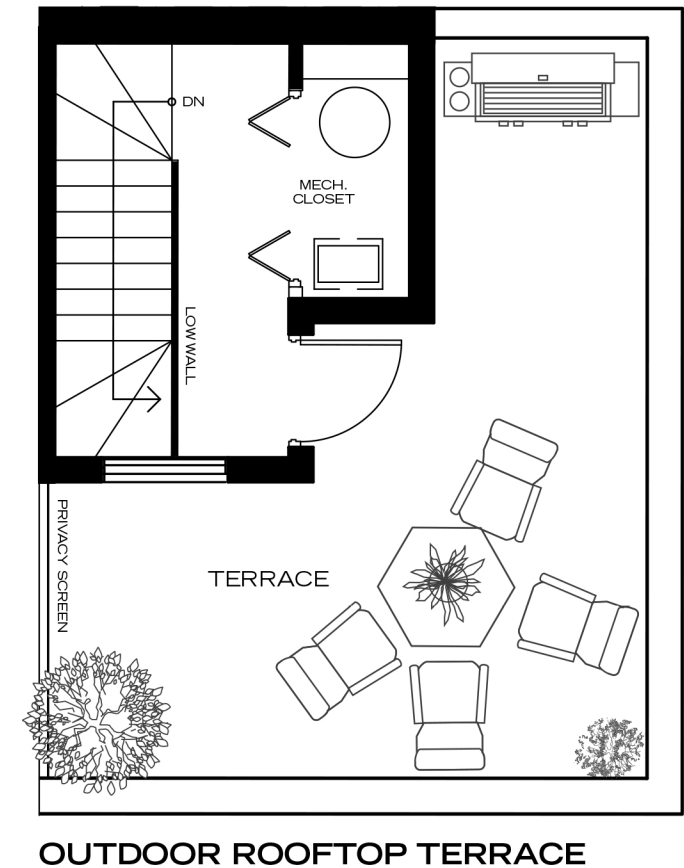

ENTRY

LIVE

BALCONY

PRIVACY SCREEN

SLEEP

BALCONY

PRIVACY SCREEN

OUTDOOR ROOFTOP TERRACE

7U TYPE C, BLOCKA:
31U TYPE C, BLOCKD: \$689,900.00

TYPE C - UNITS 7U, 11U, 15U, 23U, 31U
 2 BEDROOM
 984 sq.ft. (includes 121 sq.ft. of indoor penthouse plus 229 sq. ft. of outdoor rooftop terrace)

Sizes and specifications subject to change without notice. Drawings not to scale. E & O. E.

36U TYPE Y, BLOCK E: **\$689,900.00**

TYPE Y - UNITS 36U, 40U
2 BEDROOM
988 sq.ft. (includes 121 sq.ft. of indoor penthouse
 plus 229 sq. ft. of outdoor rooftop terrace)

Sizes and specifications subject to change without notice. Drawings not to scale. E & O. E.