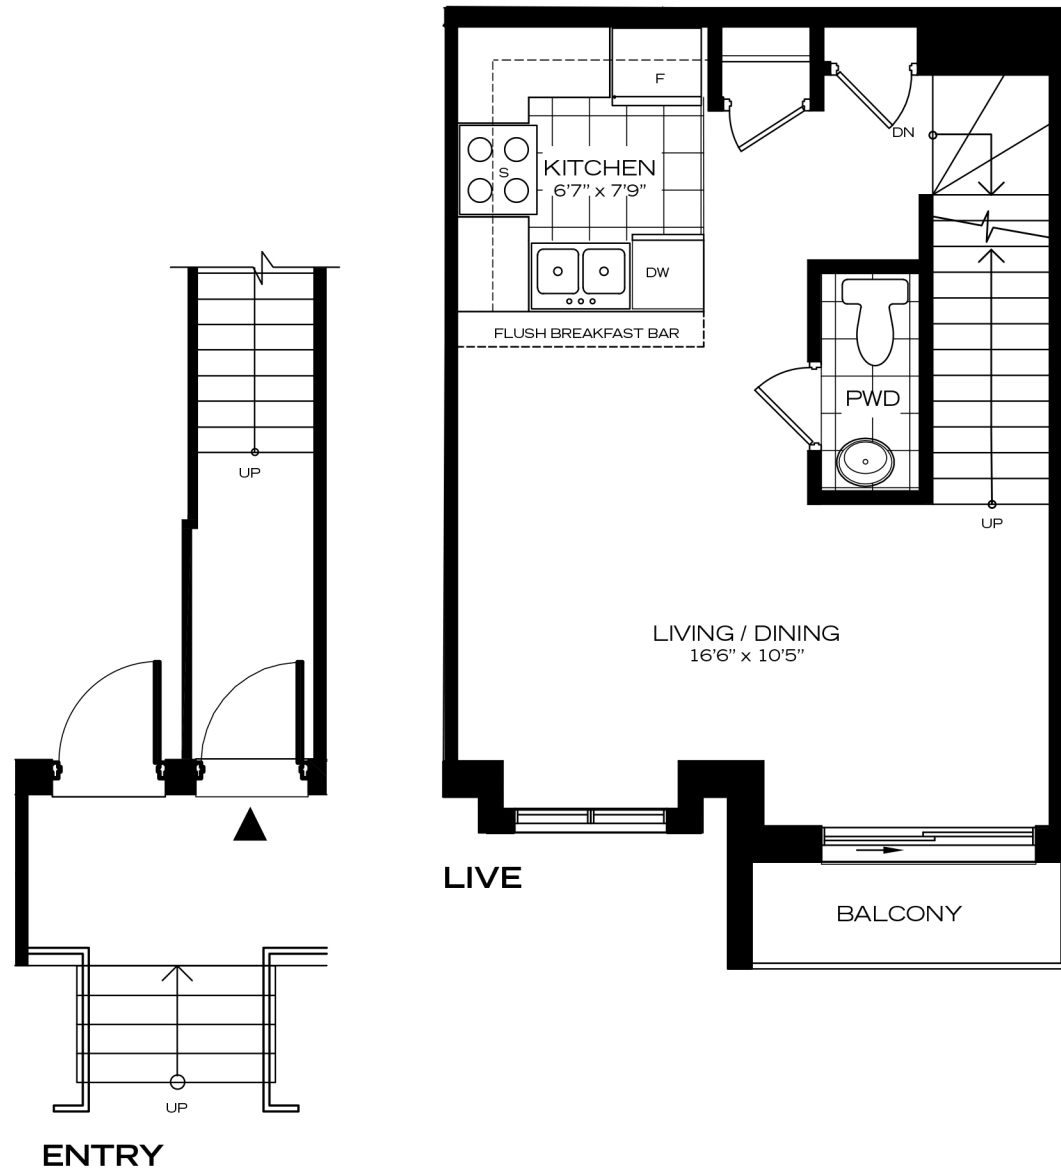

ENTRY

LIVE

BALCONY

PRIVACY SCREEN

SLEEP

BALCONY

PRIVACY SCREEN

OUTDOOR ROOFTOP TERRACE

7U TYPE C, BLOCKA:
31U TYPE C, BLOCKD: \$689,900.00

TYPE C - UNITS 7U, 11U, 15U, 23U, 31U
 2 BEDROOM
 984 sq.ft. (includes 121 sq.ft. of indoor penthouse plus 229 sq. ft. of outdoor rooftop terrace)

Sizes and specifications subject to change without notice. Drawings not to scale. E & O. E.

36U TYPE Y, BLOCK E: **\$689,900.00**

TYPE Y - UNITS 36U, 40U
2 BEDROOM
988 sq.ft. (includes 121 sq.ft. of indoor penthouse
 plus 229 sq. ft. of outdoor rooftop terrace)

Sizes and specifications subject to change without notice. Drawings not to scale. E & O. E.

LIVE

SLEEP

OUTDOOR ROOFTOP TERRACE

2U TYPE F, BLOCK A: **\$709,900.00**

TYPE F - UNITS 2U, 3U, 6U, 10U, 14U, 18U, 19U,
22U, 26U, 30U
2 BEDROOM
974 sq.ft. (includes 121 sq.ft. of indoor penthouse
plus 229 sq.ft. of outdoor rooftop terrace)