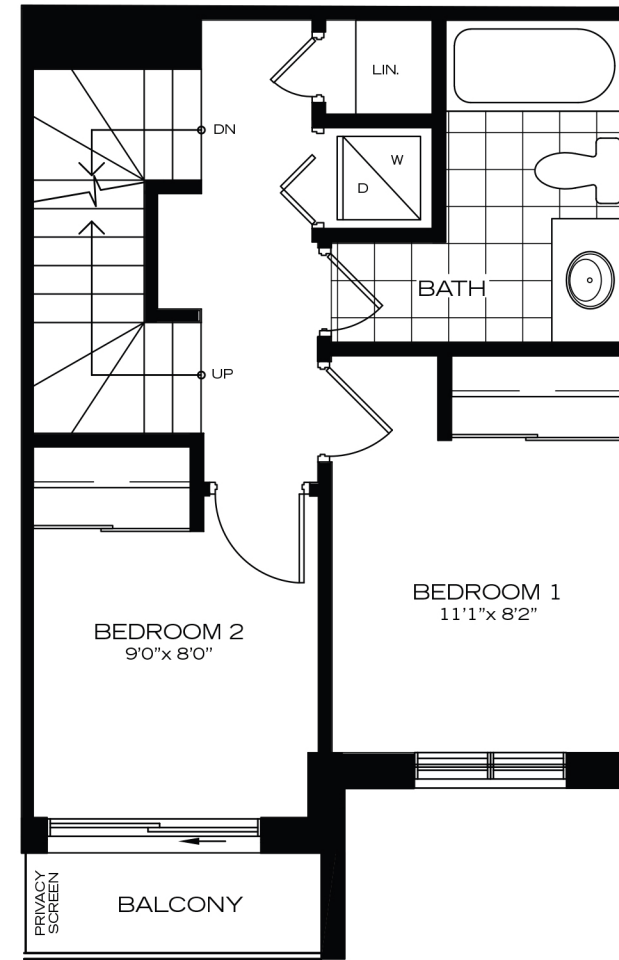

29L TYPE K, BLOCK D: **\$434,900.00**

TYPE K - UNITS 28L, 29L
 1 BEDROOM
 598 sq.ft.

Sizes and specifications subject to change without notice. Drawings not to scale. E & O. E.

SLEEP

LIVE

25L TYPE I, BLOCK D: **\$449,900.00**

36U TYPE Y, BLOCK E: **\$689,900.00**

TYPE Y - UNITS 36U, 40U
2 BEDROOM
988 sq.ft. (includes 121 sq.ft. of indoor penthouse
 plus 229 sq. ft. of outdoor rooftop terrace)

Sizes and specifications subject to change without notice. Drawings not to scale. E & O. E.

LIVE

SLEEP

OUTDOOR ROOFTOP TERRACE

2U TYPE F, BLOCK A: **\$709,900.00**

TYPE F - UNITS 2U, 3U, 6U, 10U, 14U, 18U, 19U,
22U, 26U, 30U
2 BEDROOM
974 sq.ft. (includes 121 sq.ft. of indoor penthouse
plus 229 sq.ft. of outdoor rooftop terrace)

Sizes and specifications subject to change without notice. Drawings not to scale. E & O. E.

9U TYPE J, BLOCK B: **\$729,900.00**

TYPE J - UNIT 9U
 2 BEDROOM
 1061 sq.ft. (includes 121 sq.ft. of indoor penthouse
 plus 229 sq. ft. of outdoor rooftop terrace)