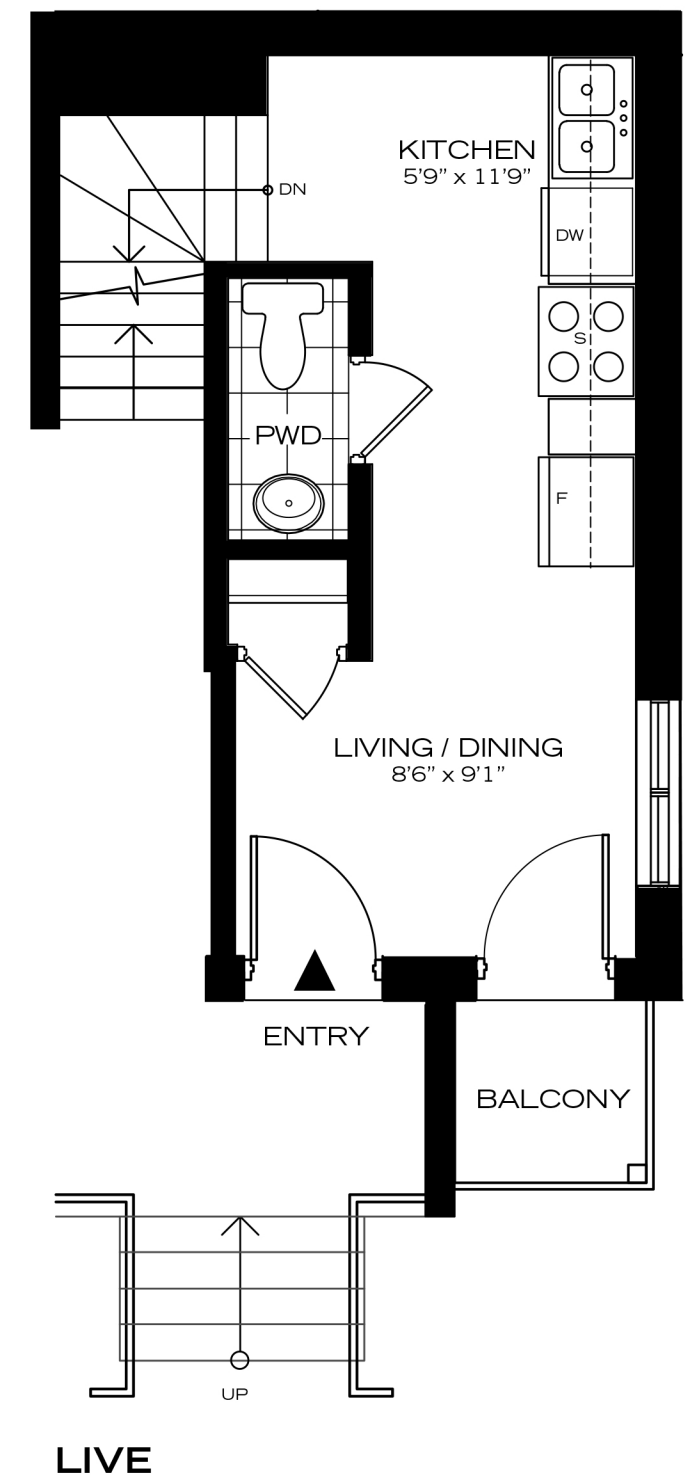

29L TYPE K, BLOCK D: **\$434,900.00**

TYPE K - UNITS 28L, 29L
 1 BEDROOM
 598 sq.ft.

Sizes and specifications subject to change without notice. Drawings not to scale. E & O. E.

SLEEP

LIVE

25L TYPE I, BLOCK D: **\$449,900.00**

TYPE I - UNITS 9L, 25L
1 BEDROOM
611 sq.ft.

Sizes and specifications subject to change without notice. Drawings not to scale. E & O. E.

41L TYPE T, BLOCK E: **\$449,900.00**

TYPE T - UNITS 34L, 41L
1 BEDROOM
605 sq.ft.

Sizes and specifications subject to change without notice. Drawings not to scale. E & O. E.

2L TYPE D, BLOCK A:
 18L TYPE D, BLOCK C: **\$539,900.00**

TYPE D - UNITS 2L, 3L, 6L, 7L, 10L, 11L, 14L,
 15L, 18L, 19L, 22L, 23L