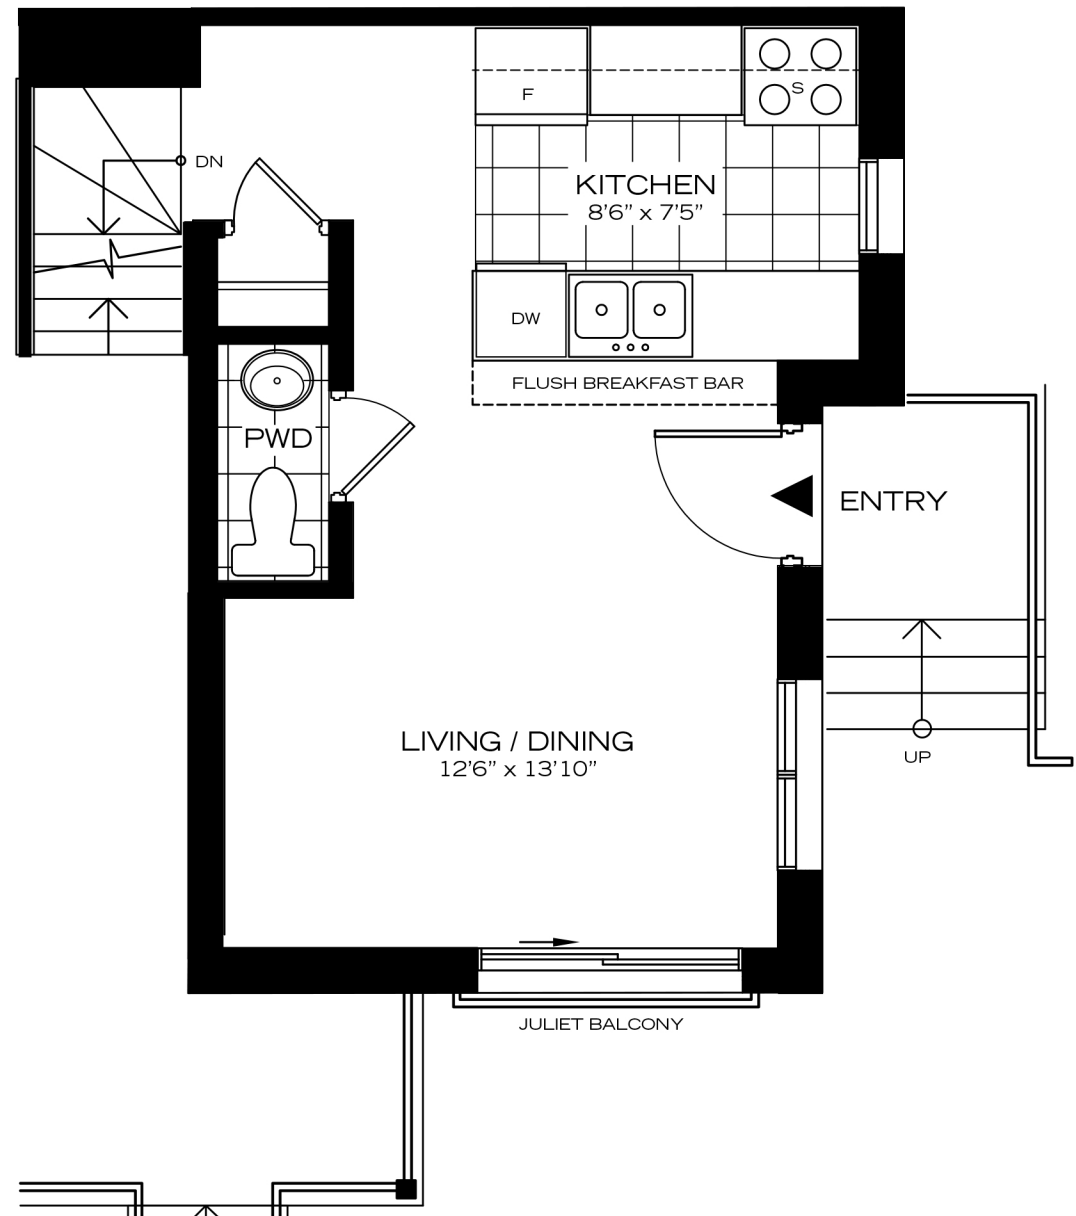

29L TYPE K, BLOCK D: **\$434,900.00**

TYPE K - UNITS 28L, 29L
 1 BEDROOM
 598 sq.ft.

Sizes and specifications subject to change without notice. Drawings not to scale. E & O. E.

SLEEP

LIVE

25L TYPE I, BLOCK D: **\$449,900.00**

Sizes and specifications subject to change without notice. Drawings not to scale. E & O. E.

2L TYPE D, BLOCK A:
 18L TYPE D, BLOCK C: **\$539,900.00**

TYPE D - UNITS 2L, 3L, 6L, 7L, 10L, 11L, 14L,
 15L, 18L, 19L, 22L, 23L

Sizes and specifications subject to change without notice. Drawings not to scale. E & O. E.

SLEEP

LIVE

8L, 17L TYPE A, BLOCK C: **\$589,900.00**

TYPE A - UNITS 1L, 8L, 17L, 24L
 2 BEDROOM
 778 sq.ft.

Sizes and specifications subject to change without notice. Drawings not to scale. E & O. E.

ENTRY

LIVE

BALCONY

PRIVACY SCREEN

SLEEP

BALCONY

PRIVACY SCREEN

OUTDOOR ROOFTOP TERRACE