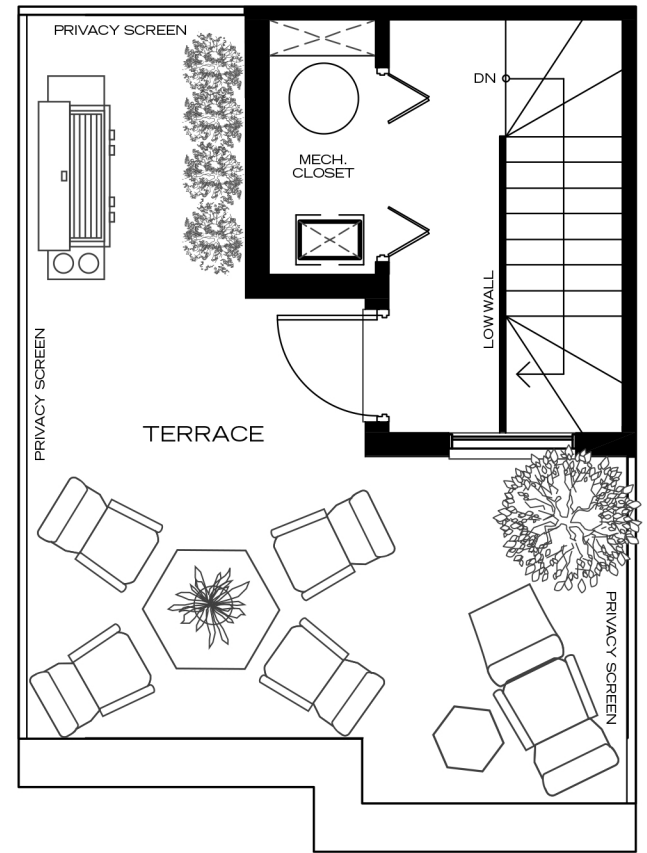

Sizes and specifications subject to change without notice. Drawings not to scale. E & O. E.

SLEEP

LIVE

8L, 17L TYPE A, BLOCK C: **\$589,900.00**

TYPE A - UNITS 1L, 8L, 17L, 24L
 2 BEDROOM
 778 sq.ft.

Sizes and specifications subject to change without notice. Drawings not to scale. E & O. E.

ENTRY

LIVE

BALCONY

PRIVACY SCREEN

SLEEP

BALCONY

PRIVACY SCREEN

OUTDOOR ROOFTOP TERRACE

7U TYPE C, BLOCKA:
31U TYPE C, BLOCKD: \$689,900.00

TYPE C - UNITS 7U, 11U, 15U, 23U, 31U
 2 BEDROOM
 984 sq.ft. (includes 121 sq.ft. of indoor penthouse plus 229 sq. ft. of outdoor rooftop terrace)

Sizes and specifications subject to change without notice. Drawings not to scale. E & O. E.

36U TYPE Y, BLOCK E: **\$689,900.00**

TYPE Y - UNITS 36U, 40U
2 BEDROOM
988 sq.ft. (includes 121 sq.ft. of indoor penthouse
 plus 229 sq. ft. of outdoor rooftop terrace)

Sizes and specifications subject to change without notice. Drawings not to scale. E & O. E.