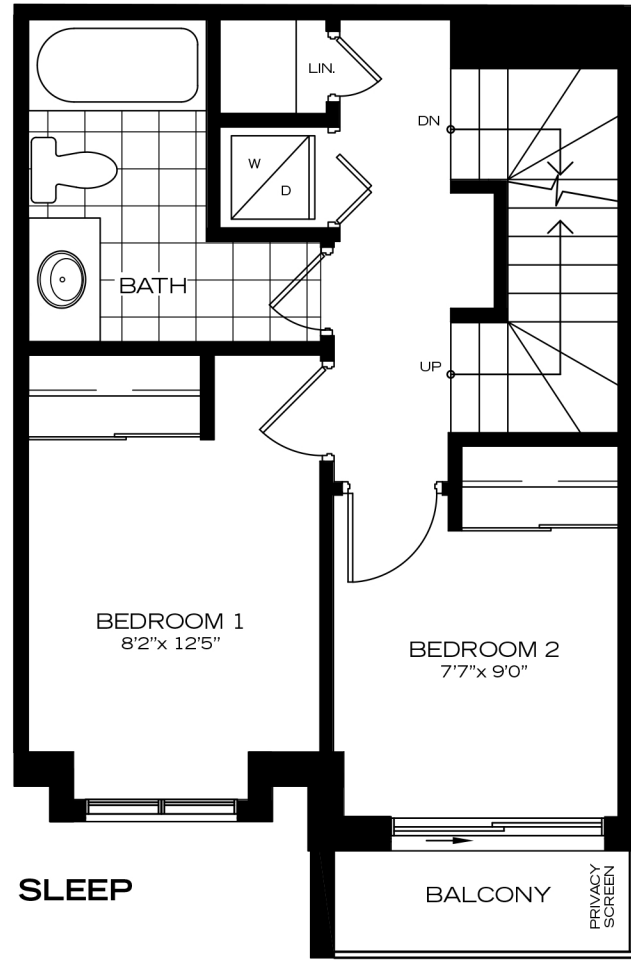

29L TYPE K, BLOCK D: **\$434,900.00**

TYPE K - UNITS 28L, 29L
 1 BEDROOM
 598 sq.ft.

Sizes and specifications subject to change without notice. Drawings not to scale. E & O. E.

SLEEP

LIVE

25L TYPE I, BLOCK D: **\$449,900.00**

Sizes and specifications subject to change without notice. Drawings not to scale. E & O. E.

SLEEP

LIVE

8L, 17L TYPE A, BLOCK C: **\$589,900.00**

TYPE A - UNITS 1L, 8L, 17L, 24L
 2 BEDROOM
 778 sq.ft.

Sizes and specifications subject to change without notice. Drawings not to scale. E & O. E.

ENTRY

LIVE

BALCONY

PRIVACY SCREEN

SLEEP

BALCONY

PRIVACY SCREEN

OUTDOOR ROOFTOP TERRACE

7U TYPE C, BLOCKA:
31U TYPE C, BLOCKD: \$689,900.00

TYPE C - UNITS 7U, 11U, 15U, 23U, 31U
 2 BEDROOM
 984 sq.ft. (includes 121 sq.ft. of indoor penthouse plus 229 sq. ft. of outdoor rooftop terrace)

Sizes and specifications subject to change without notice. Drawings not to scale. E & O. E.