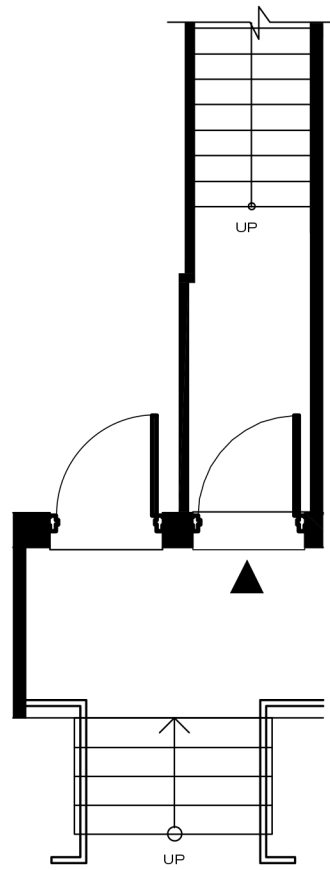

Sizes and specifications subject to change without notice. Drawings not to scale. E & O. E.

SLEEP

LIVE

8L, 17L TYPE A, BLOCK C: **\$589,900.00**

TYPE A - UNITS 1L, 8L, 17L, 24L
 2 BEDROOM
 778 sq.ft.

Sizes and specifications subject to change without notice. Drawings not to scale. E & O. E.

ENTRY

LIVE

BALCONY

PRIVACY SCREEN

SLEEP

BALCONY

PRIVACY SCREEN

OUTDOOR ROOFTOP TERRACE