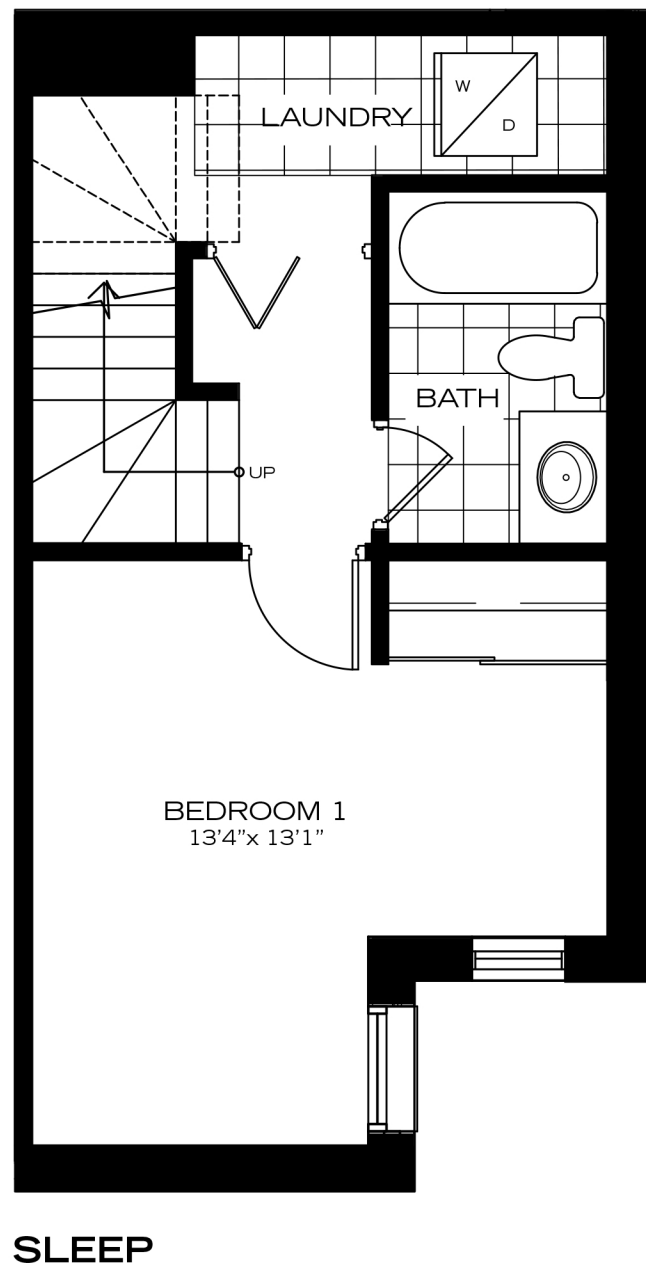

29L TYPE K, BLOCK D: **\$434,900.00**

TYPE K - UNITS 28L, 29L
 1 BEDROOM
 598 sq.ft.

Sizes and specifications subject to change without notice. Drawings not to scale. E & O. E.

SLEEP

LIVE

25L TYPE I, BLOCK D: **\$449,900.00**

TYPE I - UNITS 9L, 25L
1 BEDROOM
611 sq.ft.

Sizes and specifications subject to change without notice. Drawings not to scale. E & O. E.

41L TYPE T, BLOCK E: **\$449,900.00**

TYPE T - UNITS 34L, 41L
1 BEDROOM
605 sq.ft.

Sizes and specifications subject to change without notice. Drawings not to scale. E & O. E.

2L TYPE D, BLOCK A:
 18L TYPE D, BLOCK C: **\$539,900.00**

TYPE D - UNITS 2L, 3L, 6L, 7L, 10L, 11L, 14L,
 15L, 18L, 19L, 22L, 23L