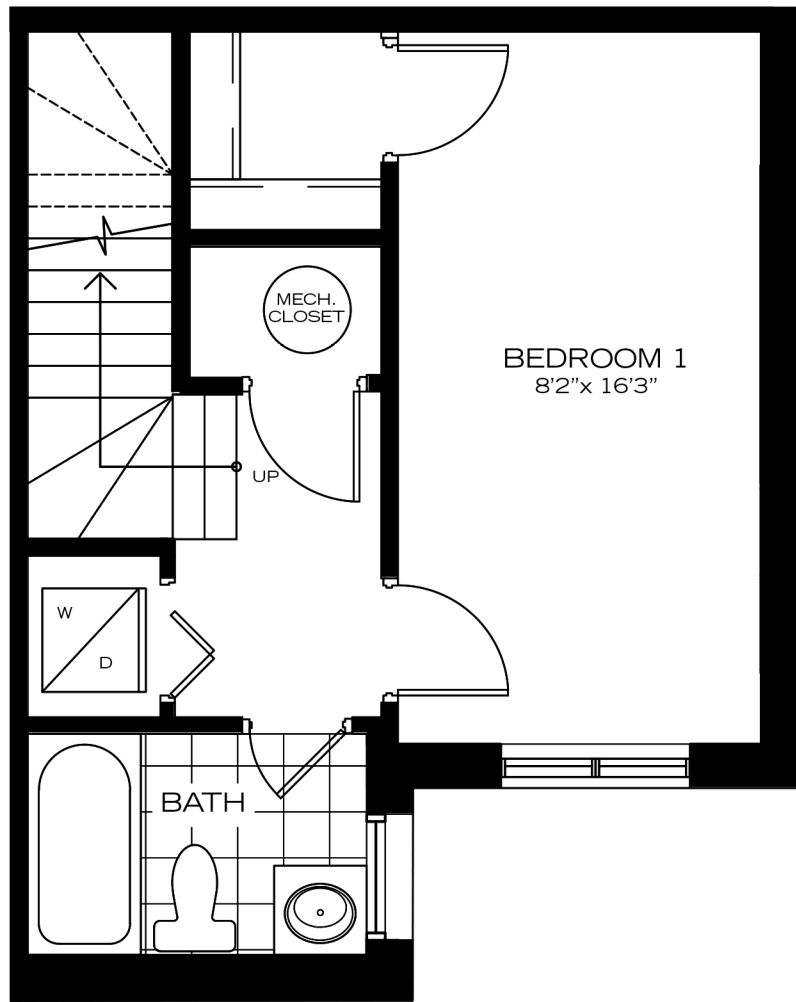

29L TYPE K, BLOCK D: **\$434,900.00**

TYPE K - UNITS 28L, 29L
 1 BEDROOM
 598 sq.ft.

Sizes and specifications subject to change without notice. Drawings not to scale. E & O. E.

SLEEP

LIVE

25L TYPE I, BLOCK D: **\$449,900.00**

TYPE I - UNITS 9L, 25L
1 BEDROOM
611 sq.ft.

Sizes and specifications subject to change without notice. Drawings not to scale. E & O. E.

41L TYPE T, BLOCK E: **\$449,900.00**

TYPE T - UNITS 34L, 41L
1 BEDROOM
605 sq.ft.

Sizes and specifications subject to change without notice. Drawings not to scale. E & O. E.

2L TYPE D, BLOCK A:
 18L TYPE D, BLOCK C: **\$539,900.00**

TYPE D - UNITS 2L, 3L, 6L, 7L, 10L, 11L, 14L,
 15L, 18L, 19L, 22L, 23L

Sizes and specifications subject to change without notice. Drawings not to scale. E & O. E.

SLEEP

LIVE

8L, 17L TYPE A, BLOCK C: **\$589,900.00**

TYPE A - UNITS 1L, 8L, 17L, 24L
 2 BEDROOM
 778 sq.ft.

Sizes and specifications subject to change without notice. Drawings not to scale. E & O. E.