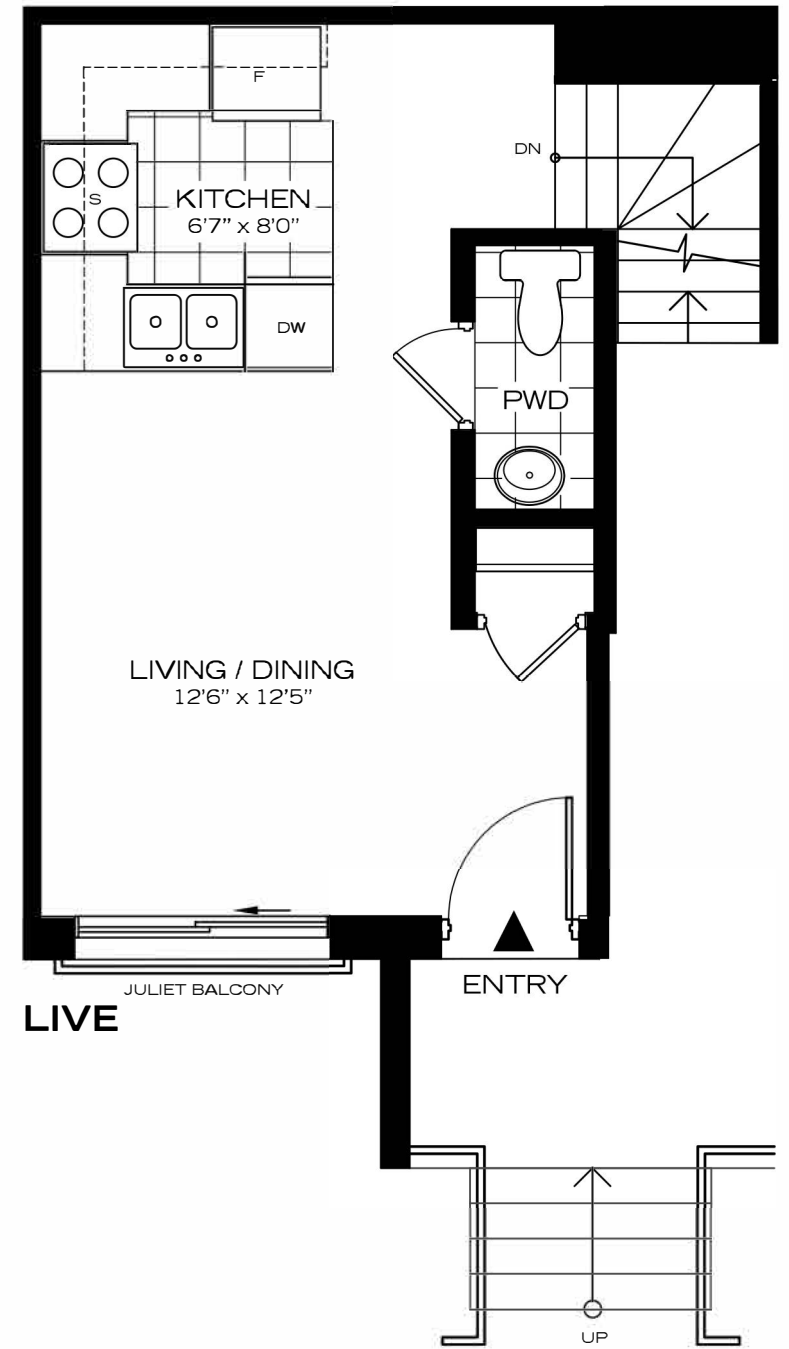

29L TYPE K, BLOCK D: **\$434,900.00**

TYPE K - UNITS 28L, 29L
 1 BEDROOM
 598 sq.ft.

Sizes and specifications subject to change without notice. Drawings not to scale. E & O. E.

SLEEP

LIVE

25L TYPE I, BLOCK D: **\$449,900.00**

TYPE I - UNITS 9L, 25L
1 BEDROOM
611 sq.ft.

Sizes and specifications subject to change without notice. Drawings not to scale. E & O. E.

41L TYPE T, BLOCK E: **\$449,900.00**

TYPE T - UNITS 34L, 41L
1 BEDROOM
605 sq.ft.

Sizes and specifications subject to change without notice. Drawings not to scale. E & O. E.

2L TYPE D, BLOCK A:
 18L TYPE D, BLOCK C: **\$539,900.00**

TYPE D - UNITS 2L, 3L, 6L, 7L, 10L, 11L, 14L,
 15L, 18L, 19L, 22L, 23L