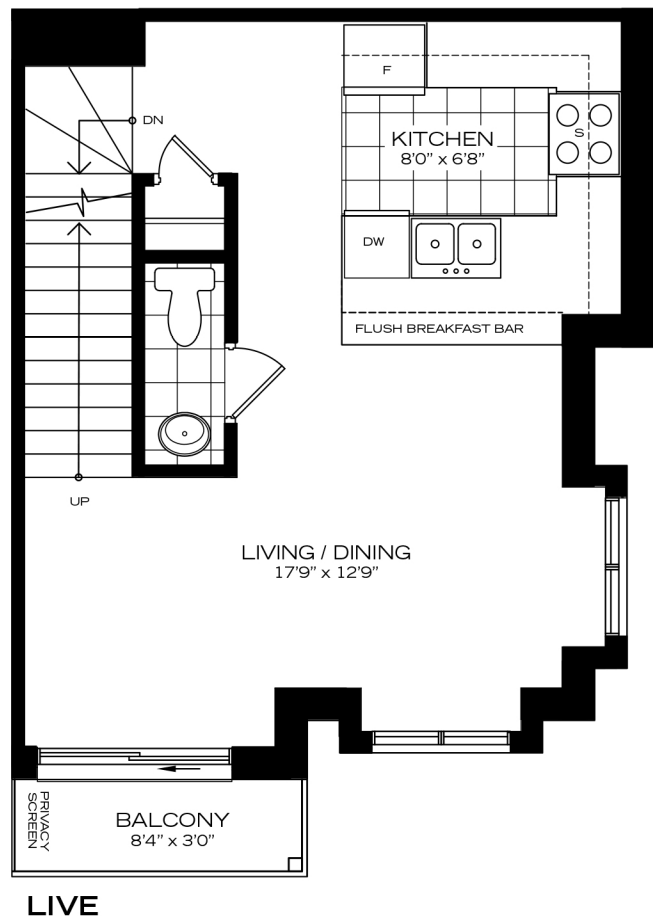

29L TYPE K, BLOCK D: **\$434,900.00**

TYPE K - UNITS 28L, 29L
 1 BEDROOM
 598 sq.ft.

Sizes and specifications subject to change without notice. Drawings not to scale. E & O. E.

SLEEP

LIVE

25L TYPE I, BLOCK D: **\$449,900.00**

36U TYPE Y, BLOCK E: **\$689,900.00**

TYPE Y - UNITS 36U, 40U
2 BEDROOM
988 sq.ft. (includes 121 sq.ft. of indoor penthouse
 plus 229 sq. ft. of outdoor rooftop terrace)

Sizes and specifications subject to change without notice. Drawings not to scale. E & O. E.

LIVE

SLEEP

OUTDOOR ROOFTOP TERRACE

2U TYPE F, BLOCK A: **\$709,900.00**

TYPE F - UNITS 2U, 3U, 6U, 10U, 14U, 18U, 19U,
22U, 26U, 30U
2 BEDROOM
974 sq.ft. (includes 121 sq.ft. of indoor penthouse
plus 229 sq.ft. of outdoor rooftop terrace)

Sizes and specifications subject to change without notice. Drawings not to scale. E & O. E.

9U TYPE J, BLOCK B: **\$729,900.00**

TYPE J - UNIT 9U
 2 BEDROOM
 1061 sq.ft. (includes 121 sq.ft. of indoor penthouse
 plus 229 sq. ft. of outdoor rooftop terrace)