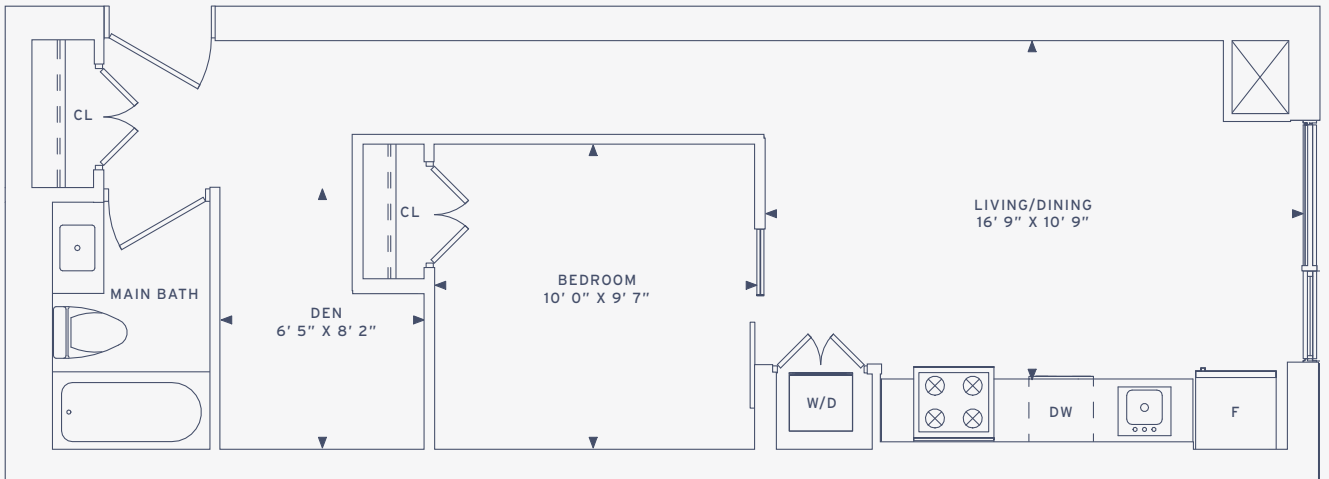

_05/06

1 BEDROOM + DEN
583 SF

RESIDENCE 04/07_521 SF

RESIDENCE 05/06_583 SF

FLOORS 12 - 41