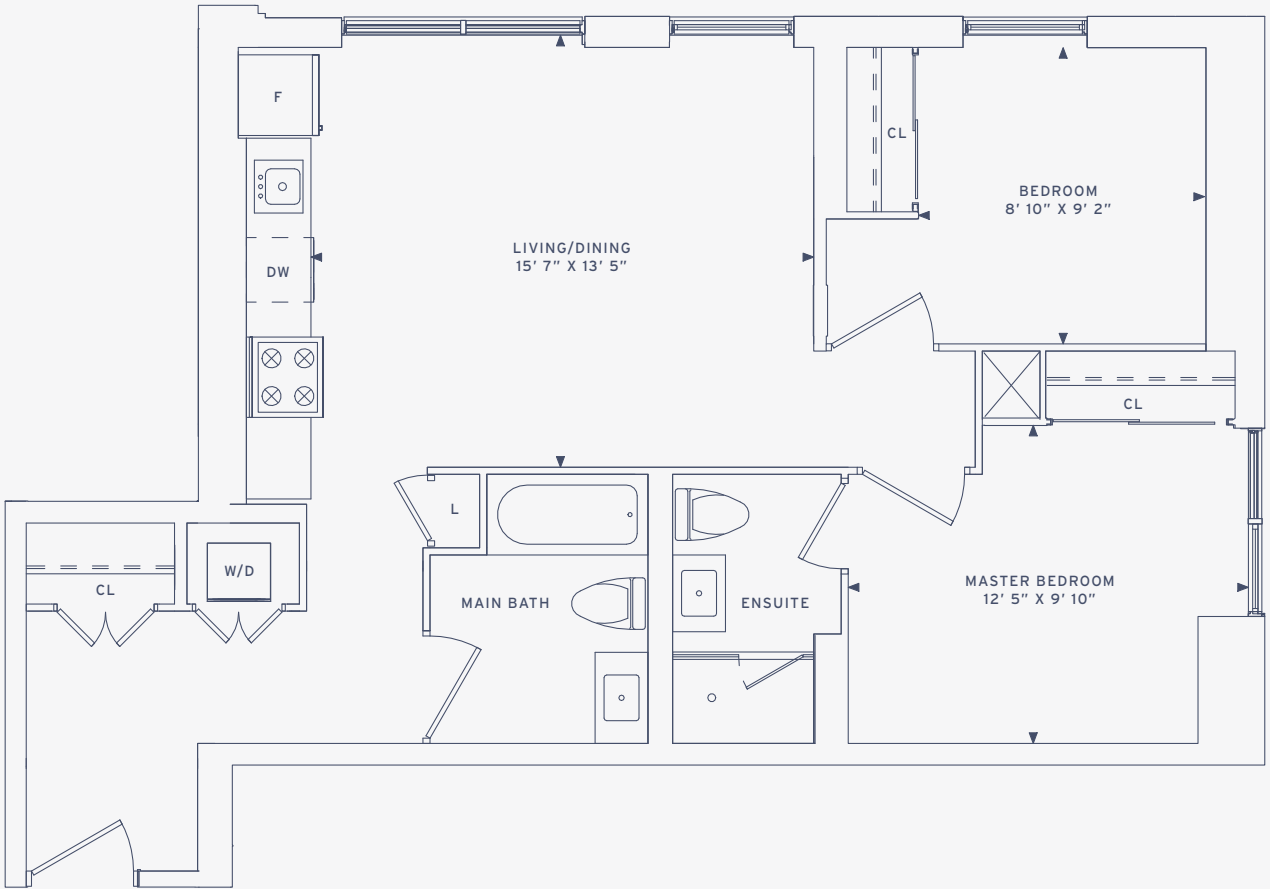

_03

2 BEDROOM
818 SF

RESIDENCE 02_569 SF

RESIDENCE 03_818 SF

FLOORS 12 - 41