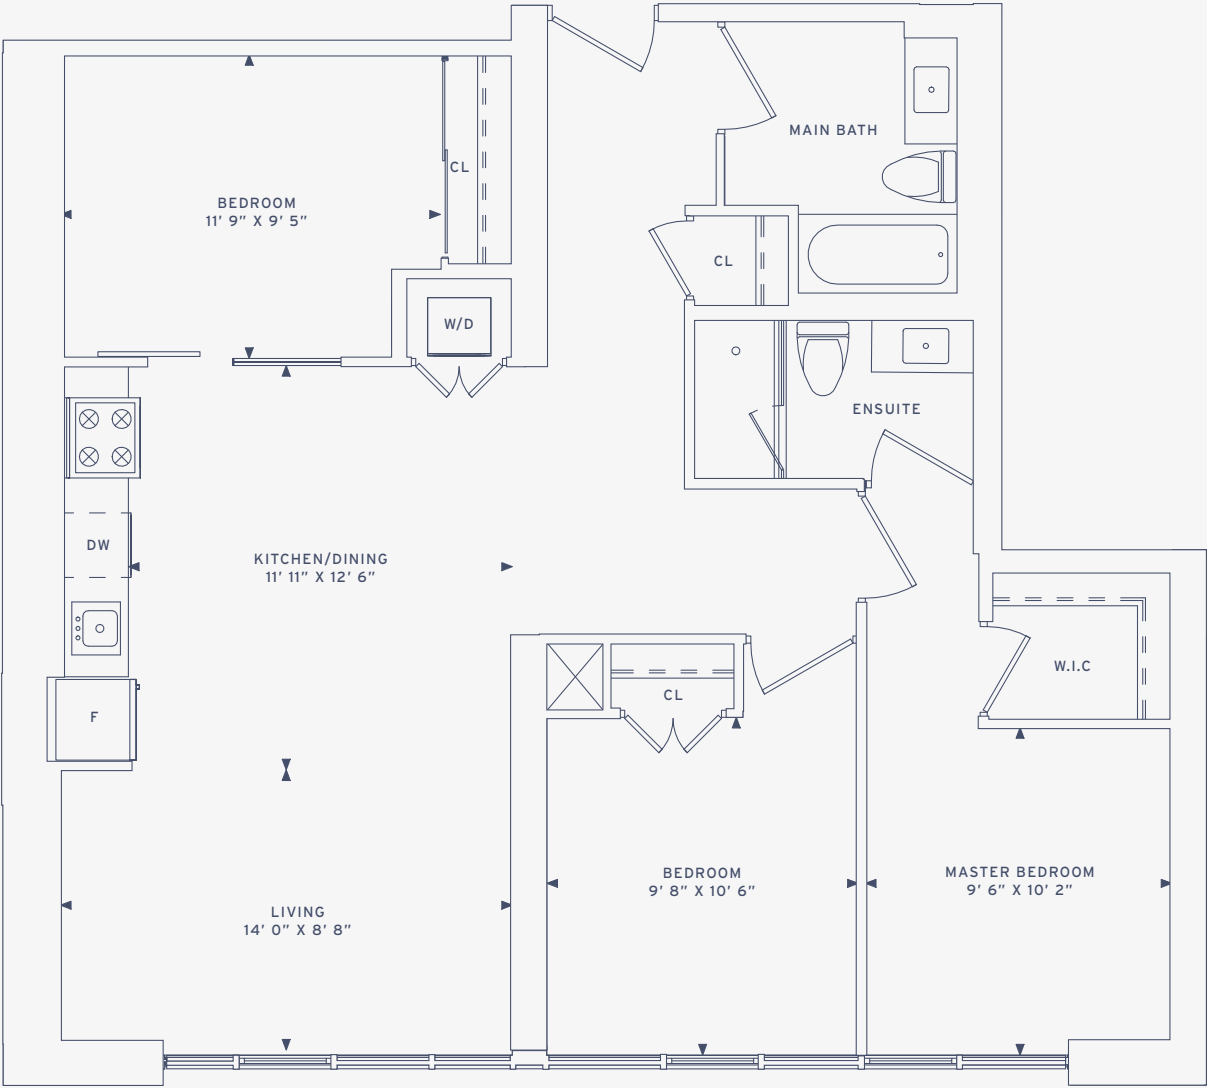

_09

3 BEDROOM
1095 SF

RESIDENCE 08 _818 SF

RESIDENCE 09 _1095 SF