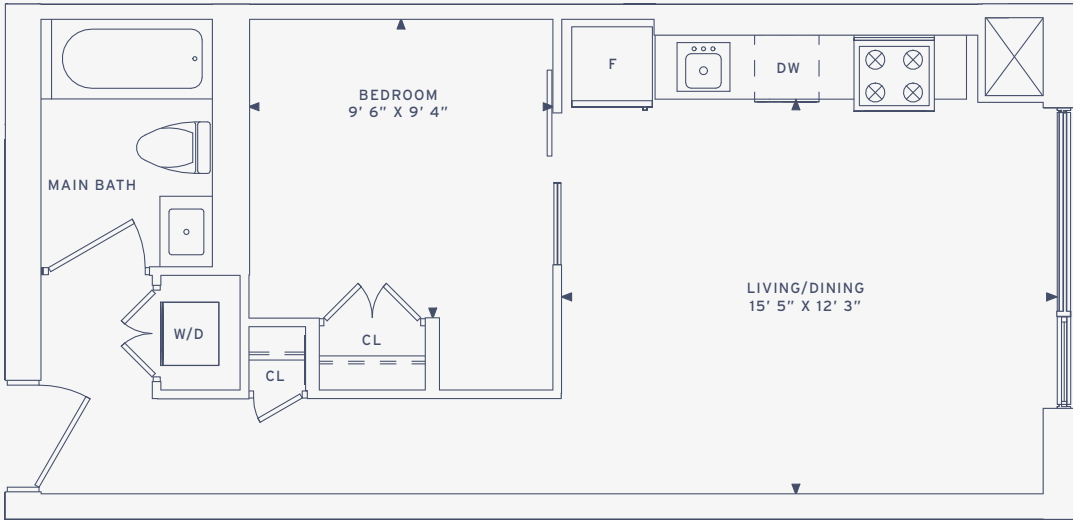

_01

1 BEDROOM
523 SF

Actual usable floor space varies from stated floor area. All furniture is for illustrative purpose only. All dimensions are approximate. Sizes and specifications are subject to change without notice. E. & O. E.

_03

2 BEDROOM
818 SF

RESIDENCE 02_569 SF

RESIDENCE 03_818 SF

FLOORS 12 - 41

Actual usable floor space varies from stated floor area. All furniture is for illustrative purpose only. All dimensions are approximate. Sizes and specifications are subject to change without notice. E. & O. E.

_04/07

1 BEDROOM
521 SF

_05/06

1 BEDROOM + DEN
583 SF

RESIDENCE 04/07_521 SF

RESIDENCE 05/06_583 SF

FLOORS 12 - 41

Actual usable floor space varies from stated floor area. All furniture is for illustrative purpose only. All dimensions are approximate. Sizes and specifications are subject to change without notice. E. & O. E.

_08

2 BEDROOM
818 SF

Actual usable floor space varies from stated floor area. All furniture is for illustrative purpose only. All dimensions are approximate. Sizes and specifications are subject to change without notice. E. & O. E.