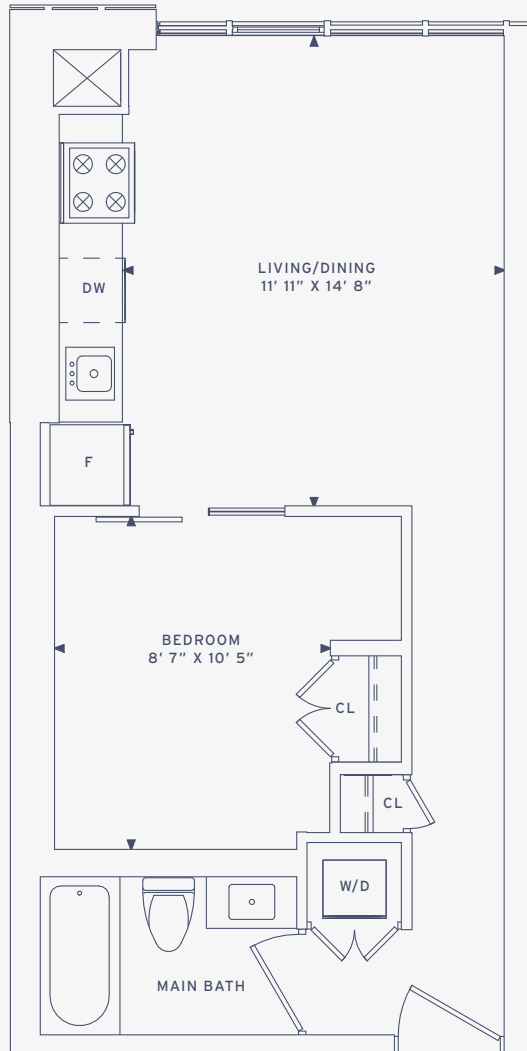

_01

1 BEDROOM
523 SF