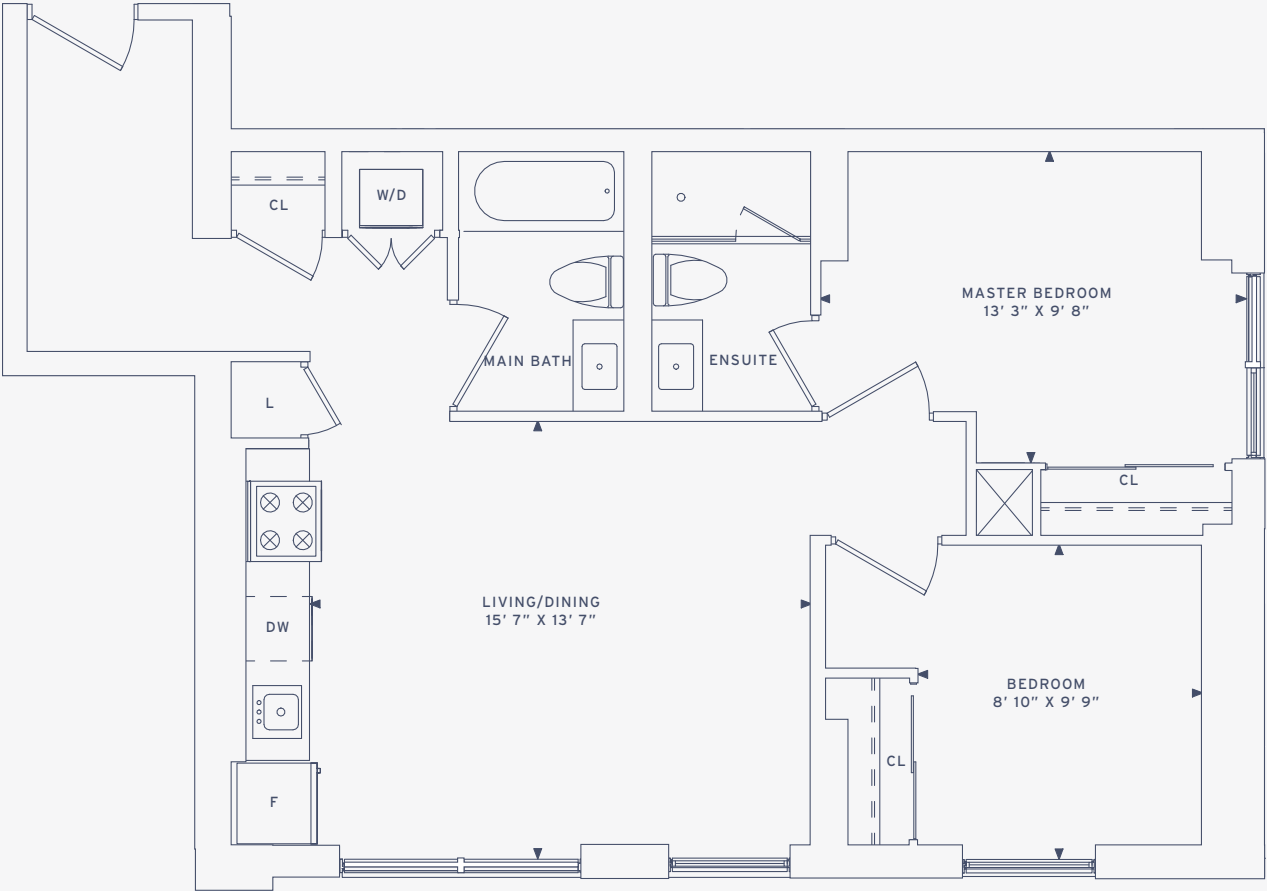

_08

2 BEDROOM
818 SF