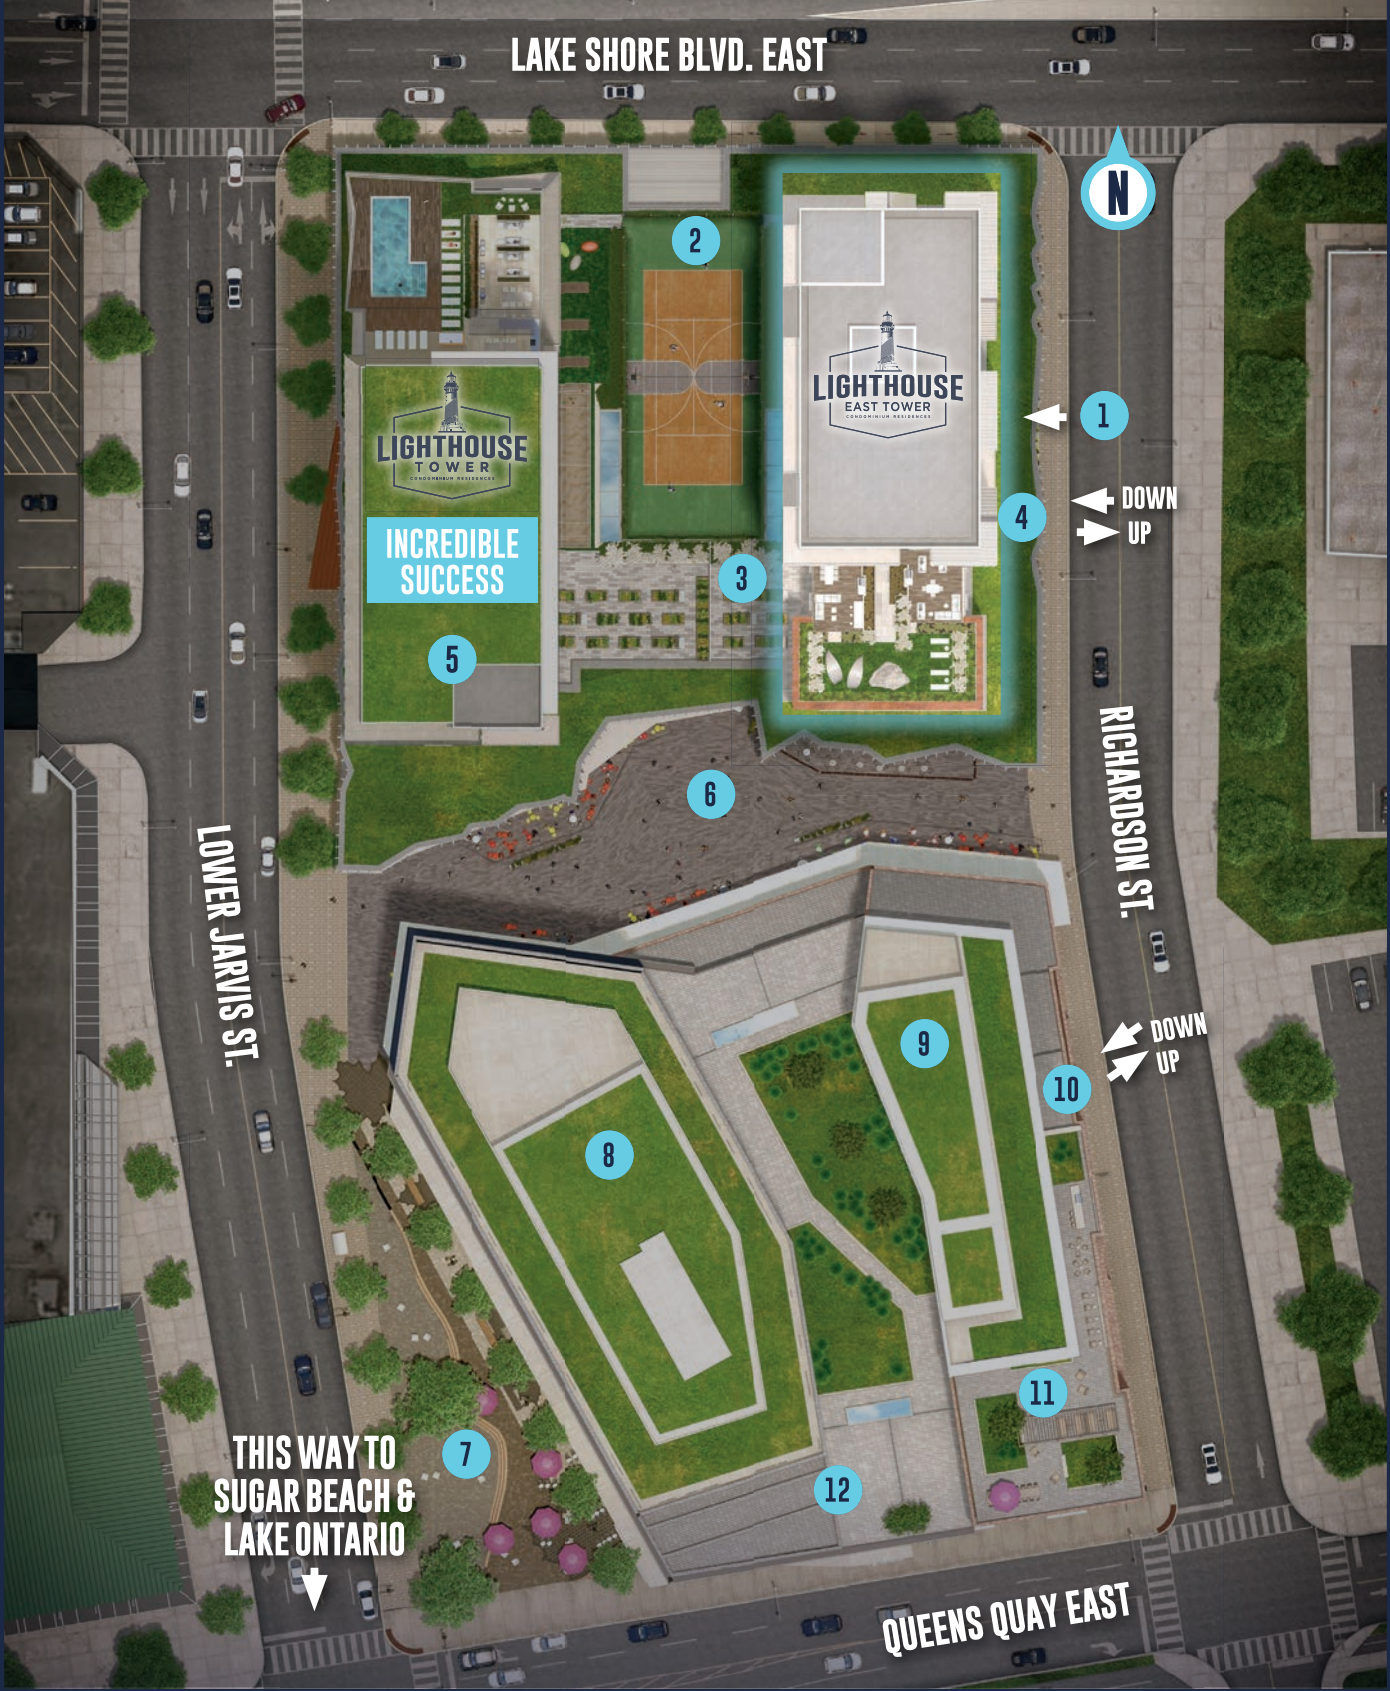

**LIGHTHOUSE**  
EAST TOWER  
CONDOMINIUM RESIDENCES

**Daniels**  
**love where you live™**  
In Partnership with WJ Properties

Illustration is artist's concept. E. & O.E.

LAKE SHORE BLVD. EAST

LOWER JARVIS ST.

RICHARDSON ST.

THIS WAY TO SUGAR BEACH & LAKE ONTARIO

QUEENS QUAY EAST

## Lighthouse Tower Condo Residences

1. East Tower Lobby Entrance
2. 3<sup>rd</sup> Floor Shared Terrace
3. 3<sup>rd</sup> Floor Gardening Plots
4. Residential Parking Entrance
5. Lighthouse West Tower

## Community Amenities

6. The Yard
7. Sugar Beach North